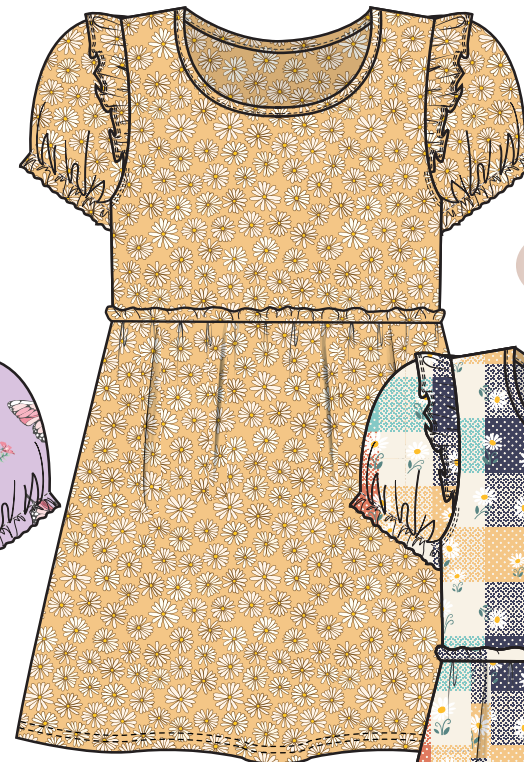

2PK Puff Sleeve Skater w Femme Ruffled Edges

2pk

PRINT # BW492
Celestial Butterfly

2pk

PRINT # BW506
Rainbow Check

2pk

PRINT # BW523
Field of Daisies

2pk

PRINT # BW489
Watercolor butterfly

PRINT # BW491
Floral Butterfly

PRINT # BW531
Multi Patch Plaid + Daisy

PRINT # BW498
Large Check + Foil Daisy

PRINT # BW497 + foil(TBD)
Plaid w Foil Daisy

BLUSH/IVORY
STYLE #BGD2PK709-C__
#LGD2PK709-C__

PINK/PASTEL LILAC
STYLE #BGD2PK709-C__
#LGD2PK709-C__

BANANA CREME/NAVY/IVORY
STYLE #BGD2PK709-C__
#LGD2PK709-C__

PINK/PALE LILAC
STYLE #BGD2PK709-C__
#LGD2PK709-C__

Fabric: (Brushed Poly Jersey w Span- 95/5%)