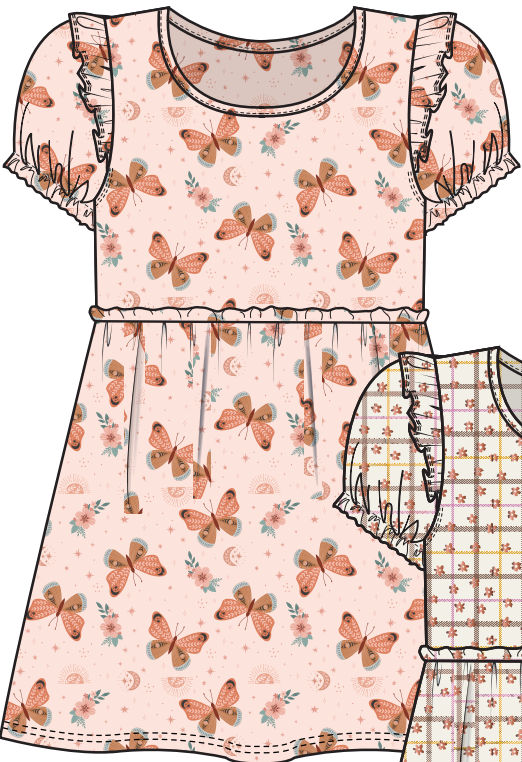

2PK Puff Sleeve Skater w Femme Ruffled Edges

2pk

PRINT # BW492
Celestial Butterfly

2pk

PRINT # BW506
Rainbow Check

2pk

PRINT # BW523
Field of Daisies

2pk

PRINT # BW489
Watercolor butterfly

PRINT # BW491
Floral Butterfly

PRINT # BW531
Multi Patch Plaid + Daisy

PRINT # BW498
Large Check + Foil Daisy

PRINT # BW497 + foil(TBD)
Plaid w Foil Daisy

BLUSH/IVORY
STYLE #BGD2PK709-C__
#LGD2PK709-C__

PINK/PASTEL LILAC
STYLE #BGD2PK709-C__
#LGD2PK709-C__

BANANA CREME/NAVY/IVORY
STYLE #BGD2PK709-C__
#LGD2PK709-C__

PINK/PALE LILAC
STYLE #BGD2PK709-C__
#LGD2PK709-C__

Fabric: (Brushed Poly Jersey w Span- 95/5%)