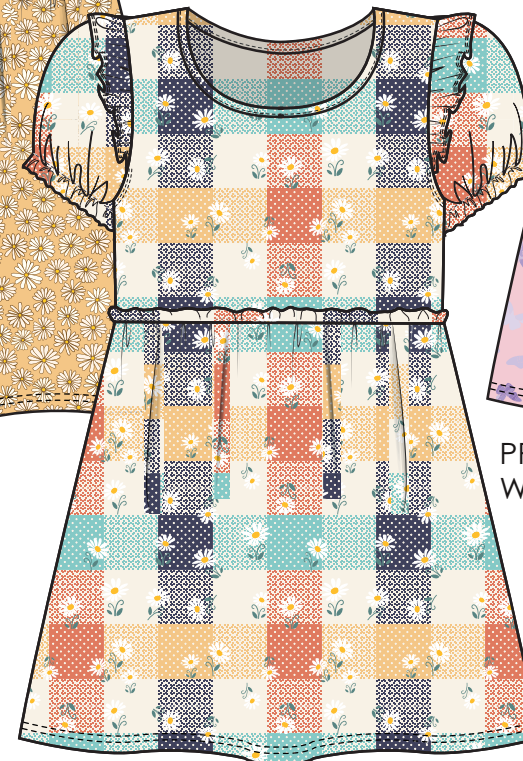

2PK Puff Sleeve Skater w Femme Ruffled Edges

2pk

PRINT # BW492
Celestial Butterfly

2pk

PRINT # BW506
Rainbow Check

2pk

PRINT # BW523
Field of Daisies

2pk

PRINT # BW489
Watercolor butterfly

PRINT # BW491
Floral Butterfly

PRINT # BW531
Multi Patch Plaid + Daisy

PRINT # BW498
Large Check + Foil Daisy

PRINT # BW497 + foil(TBD)
Plaid w Foil Daisy

BLUSH/IVORY
STYLE #BGD2PK709-C__
#LGD2PK709-C__

PINK/PASTEL LILAC
STYLE #BGD2PK709-C__
#LGD2PK709-C__

BANANA CREME/NAVY/IVORY
STYLE #BGD2PK709-C__
#LGD2PK709-C__

PINK/PALE LILAC
STYLE #BGD2PK709-C__
#LGD2PK709-C__

Fabric: (Brushed Poly Jersey w Span- 95/5%)