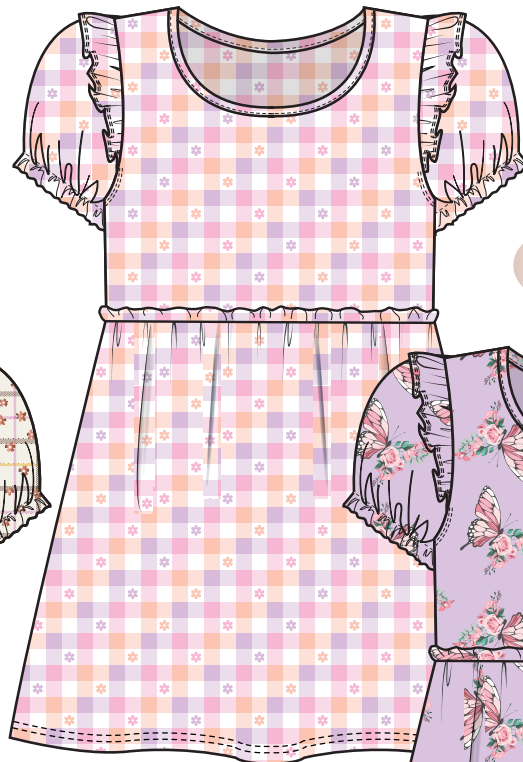

2PK Puff Sleeve Skater w Femme Ruffled Edges

2pk

PRINT # BW492
Celestial Butterfly

2pk

PRINT # BW506
Rainbow Check

2pk

PRINT # BW523
Field of Daisies

2pk

PRINT # BW489
Watercolor butterfly

PRINT # BW491
Floral Butterfly

PRINT # BW531
Multi Patch Plaid + Daisy

PRINT # BW498
Large Check + Foil Daisy

PRINT # BW497 + foil(TBD)
Plaid w Foil Daisy

BLUSH/IVORY
STYLE #BGD2PK709-C__
#LGD2PK709-C__

PINK/PASTEL LILAC
STYLE #BGD2PK709-C__
#LGD2PK709-C__

BANANA CREME/NAVY/IVORY
STYLE #BGD2PK709-C__
#LGD2PK709-C__

PINK/PALE LILAC
STYLE #BGD2PK709-C__
#LGD2PK709-C__

Fabric: (Brushed Poly Jersey w Span- 95/5%)