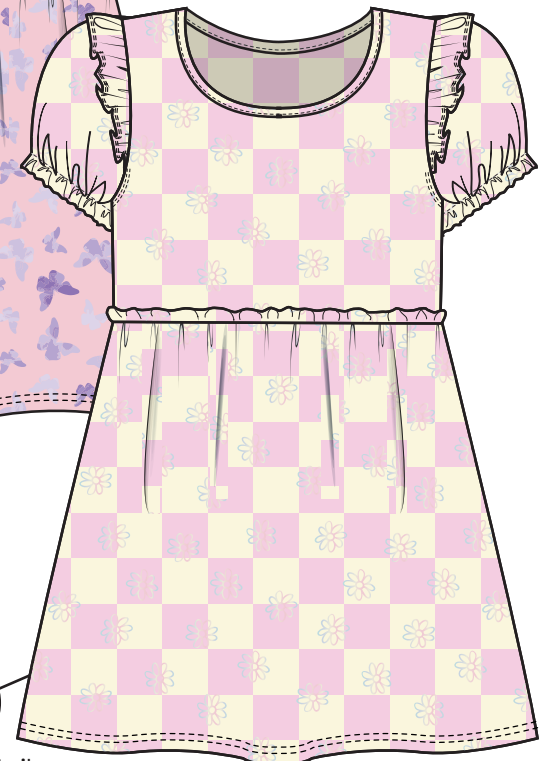

2PK Puff Sleeve Skater w Femme Ruffled Edges

2pk

PRINT # BW492
Celestial Butterfly

2pk

PRINT # BW506
Rainbow Check

2pk

PRINT # BW523
Field of Daisies

2pk

PRINT # BW489
Watercolor butterfly

PRINT # BW491
Floral Butterfly

PRINT # BW531
Multi Patch Plaid + Daisy

PRINT # BW498
Large Check + Foil Daisy

PRINT # BW497 + foil(TBD)
Plaid w Foil Daisy

BLUSH/IVORY
STYLE #BGD2PK709-C__
#LGD2PK709-C__

PINK/PASTEL LILAC
STYLE #BGD2PK709-C__
#LGD2PK709-C__

BANANA CREME/NAVY/IVORY
STYLE #BGD2PK709-C__
#LGD2PK709-C__

PINK/PALE LILAC
STYLE #BGD2PK709-C__
#LGD2PK709-C__

Fabric: (Brushed Poly Jersey w Span- 95/5%)