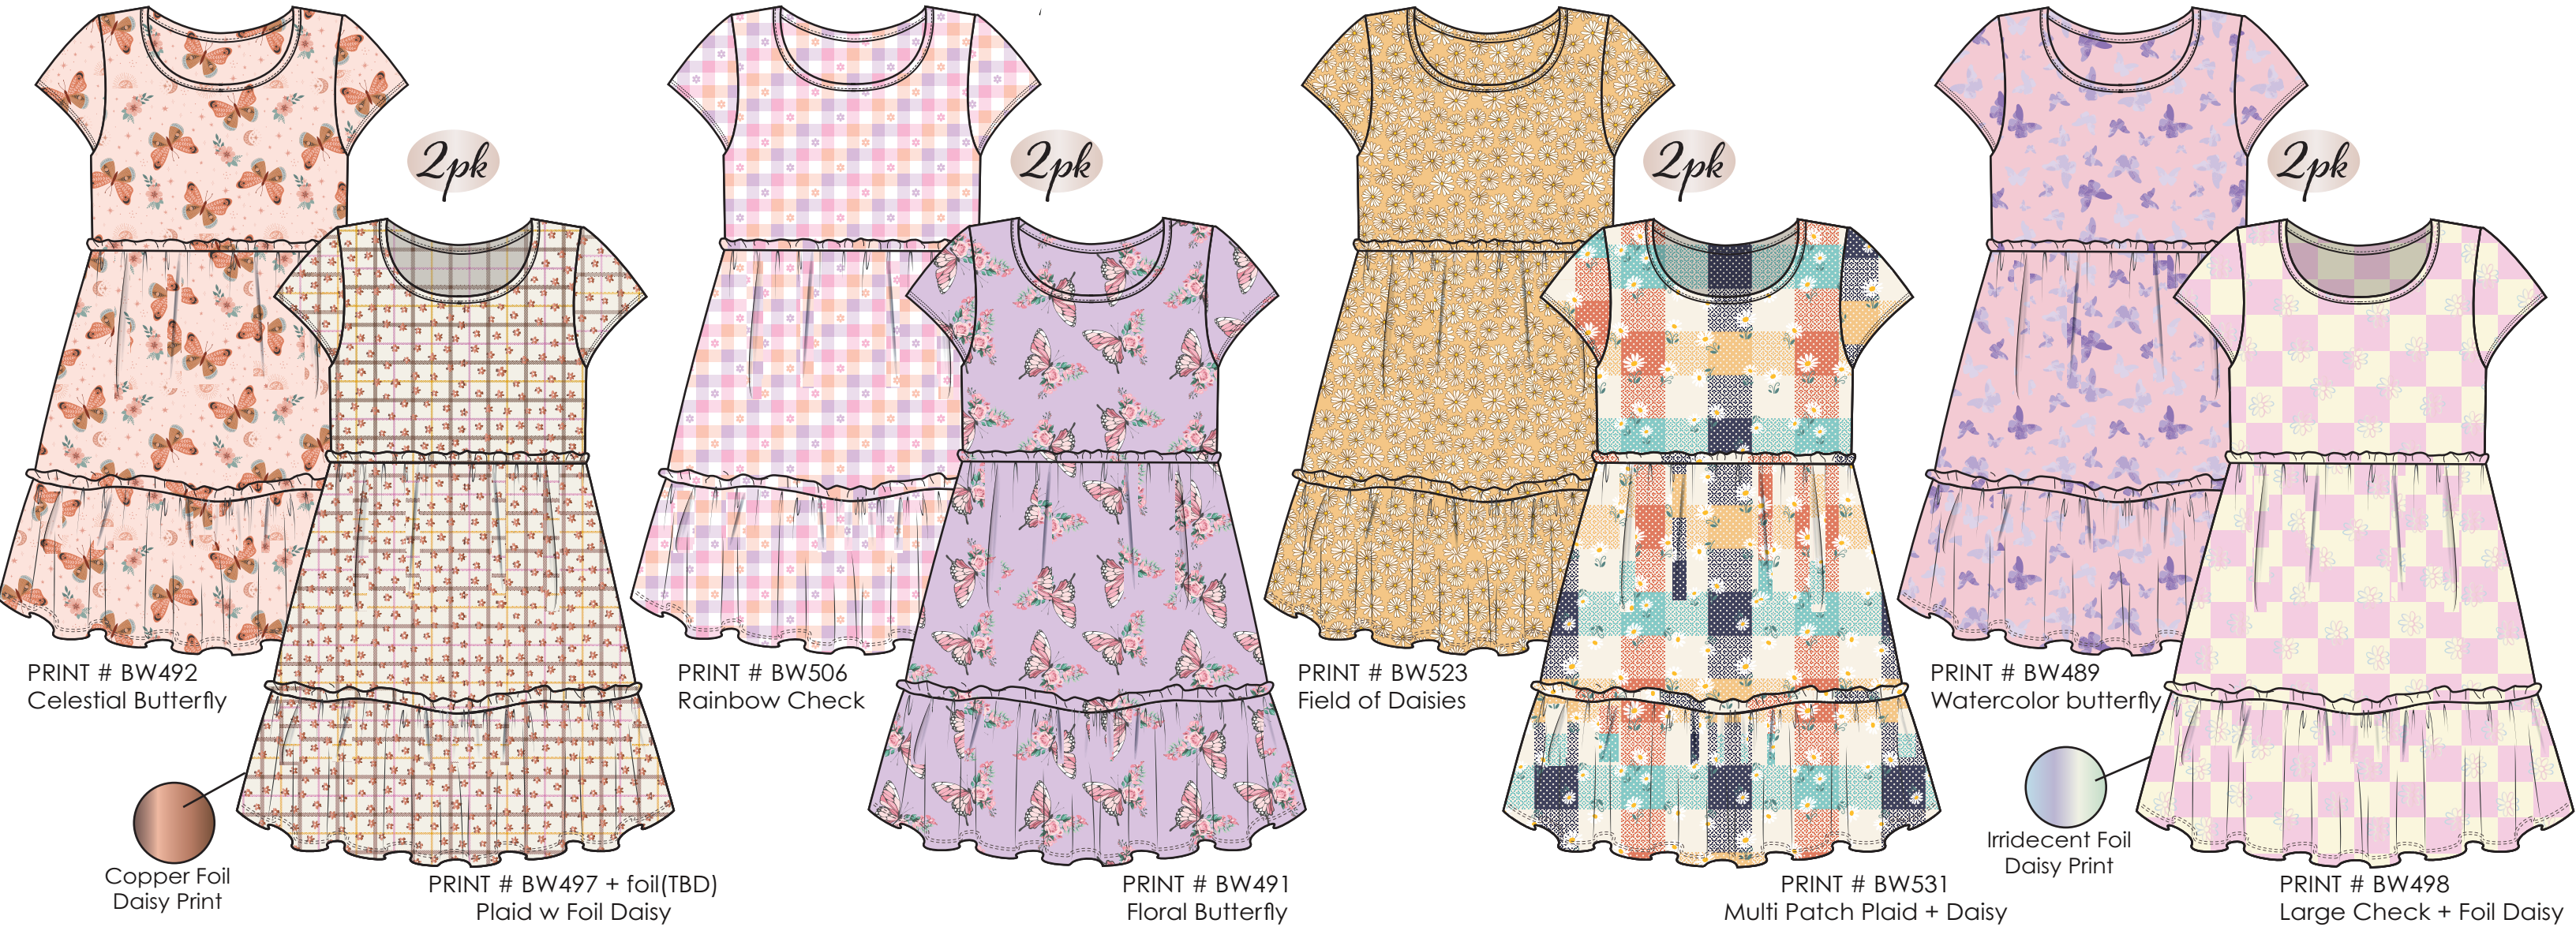

2PK Scoop Neck Tiered Dress w Ruffle Edge detail

STYLE #BGD2PK094-C\_\_  
#LGD2PK094-C\_\_  
**BLUSH/IVORY**

STYLE #BGD2PK094-C\_\_  
#LGD2PK094-C\_\_  
**PINK/PASTEL LILAC**

STYLE #BGD2PK094-C\_\_  
#LGD2PK094-C\_\_  
**BANANA CREME/IVORY/NAVY**

STYLE #BGD2PK094-C\_\_  
#LGD2PK094-C\_\_  
**PINK/PALE LILAC**

**Fabric:** (Brushed Poly Jersey w Span- 95/5%)