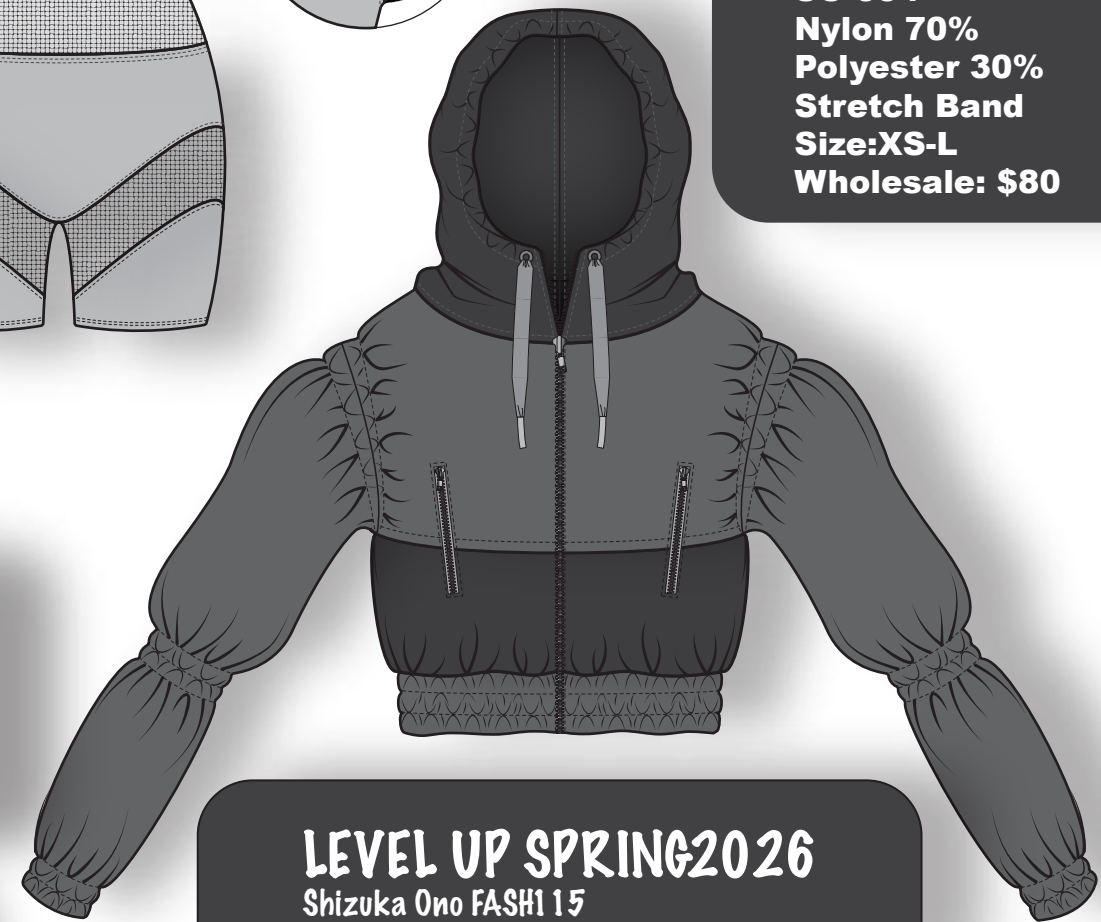

**Open Back Mini Dress Skirt
SO-003**
Nylon 70%
Spandex 30%
Size:\XS-XL
Wholesale: \$75

**Honeycomb Scuba top
SO-001**
Polyamide 70%
Elastane 20%
Spandex 10%
Size:XXS-XL
Wholesale: \$50

**Croptop Jacket
SO-004**
Nylon 70%
Polyester 30%
Stretch Band
Size:XS-L
Wholesale: \$80

**Honeycomb Bike Shorts
SO-002**
Polyamide 70%
Elastane 20%
Spandex 10%
Size:XXS-XL
Wholesale: \$40

LEVEL UP SPRING2026
Shizuka Ono FASH115
Spring2026