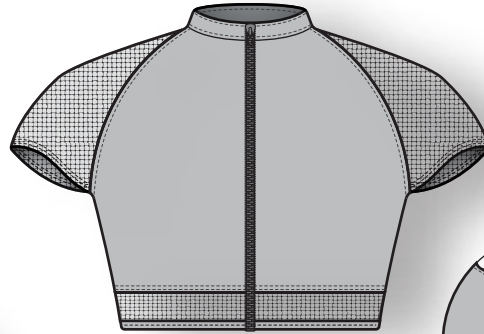

**Open Back Mini Dress Skirt
SO-003**
Nylon 70%
Spandex 30%
Size:\XS-XL
Wholesale: \$75

**Honeycomb Scuba top
SO-001**
Polyamide 70%
Elastane 20%
Spandex 10%
Size:XXS-XL
Wholesale: \$50

**Croptop Jacket
SO-004**
Nylon 70%
Polyester 30%
Stretch Band
Size:XS-L
Wholesale: \$80

**Honeycomb Bike Shorts
SO-002**
Polyamide 70%
Elastane 20%
Spandex 10%
Size:XXS-XL
Wholesale: \$40

LEVEL UP SPRING2026
Shizuka Ono FASH115
Spring2026