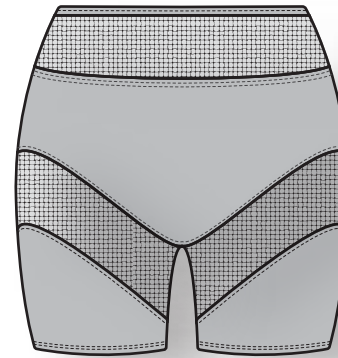

**Open Back Mini Dress Skirt
SO-003**
Nylon 70%
Spandex 30%
Size:\XS-XL
Wholesale: \$75

**Honeycomb Scuba top
SO-001**
Polyamide 70%
Elastane 20%
Spandex 10%
Size:XXS-XL
Wholesale: \$50

**Croptop Jacket
SO-004**
Nylon 70%
Polyester 30%
Stretch Band
Size:XS-L
Wholesale: \$80

**Honeycomb Bike Shorts
SO-002**
Polyamide 70%
Elastane 20%
Spandex 10%
Size:XXS-XL
Wholesale: \$40

LEVEL UP SPRING2026
Shizuka Ono FASH115
Spring2026