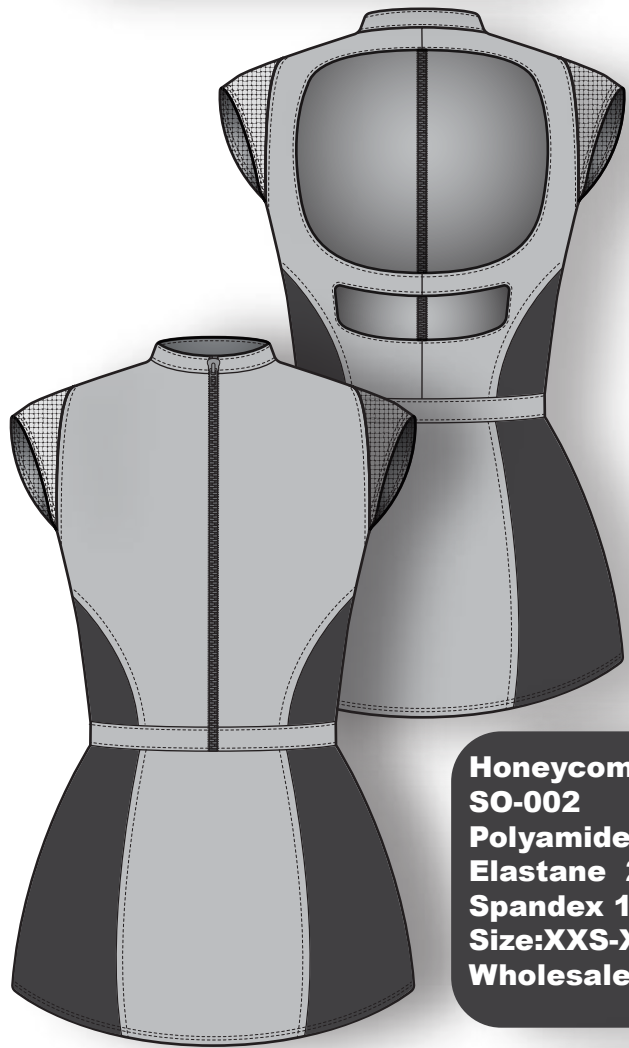

**Open Back Mini Dress Skirt
SO-003**
Nylon 70%
Spandex 30%
Size:\XS-XL
Wholesale: \$75

**Honeycomb Scuba top
SO-001**
Polyamide 70%
Elastane 20%
Spandex 10%
Size:XXS-XL
Wholesale: \$50

**Croptop Jacket
SO-004**
Nylon 70%
Polyester 30%
Stretch Band
Size:XS-L
Wholesale: \$80

**Honeycomb Bike Shorts
SO-002**
Polyamide 70%
Elastane 20%
Spandex 10%
Size:XXS-XL
Wholesale: \$40

LEVEL UP SPRING2026
Shizuka Ono FASH115
Spring2026