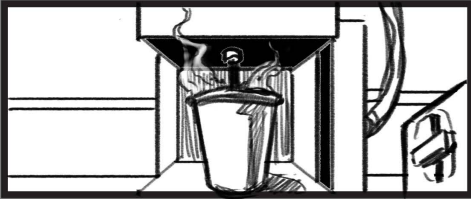

Steaming
cup of
coffee
dispensed