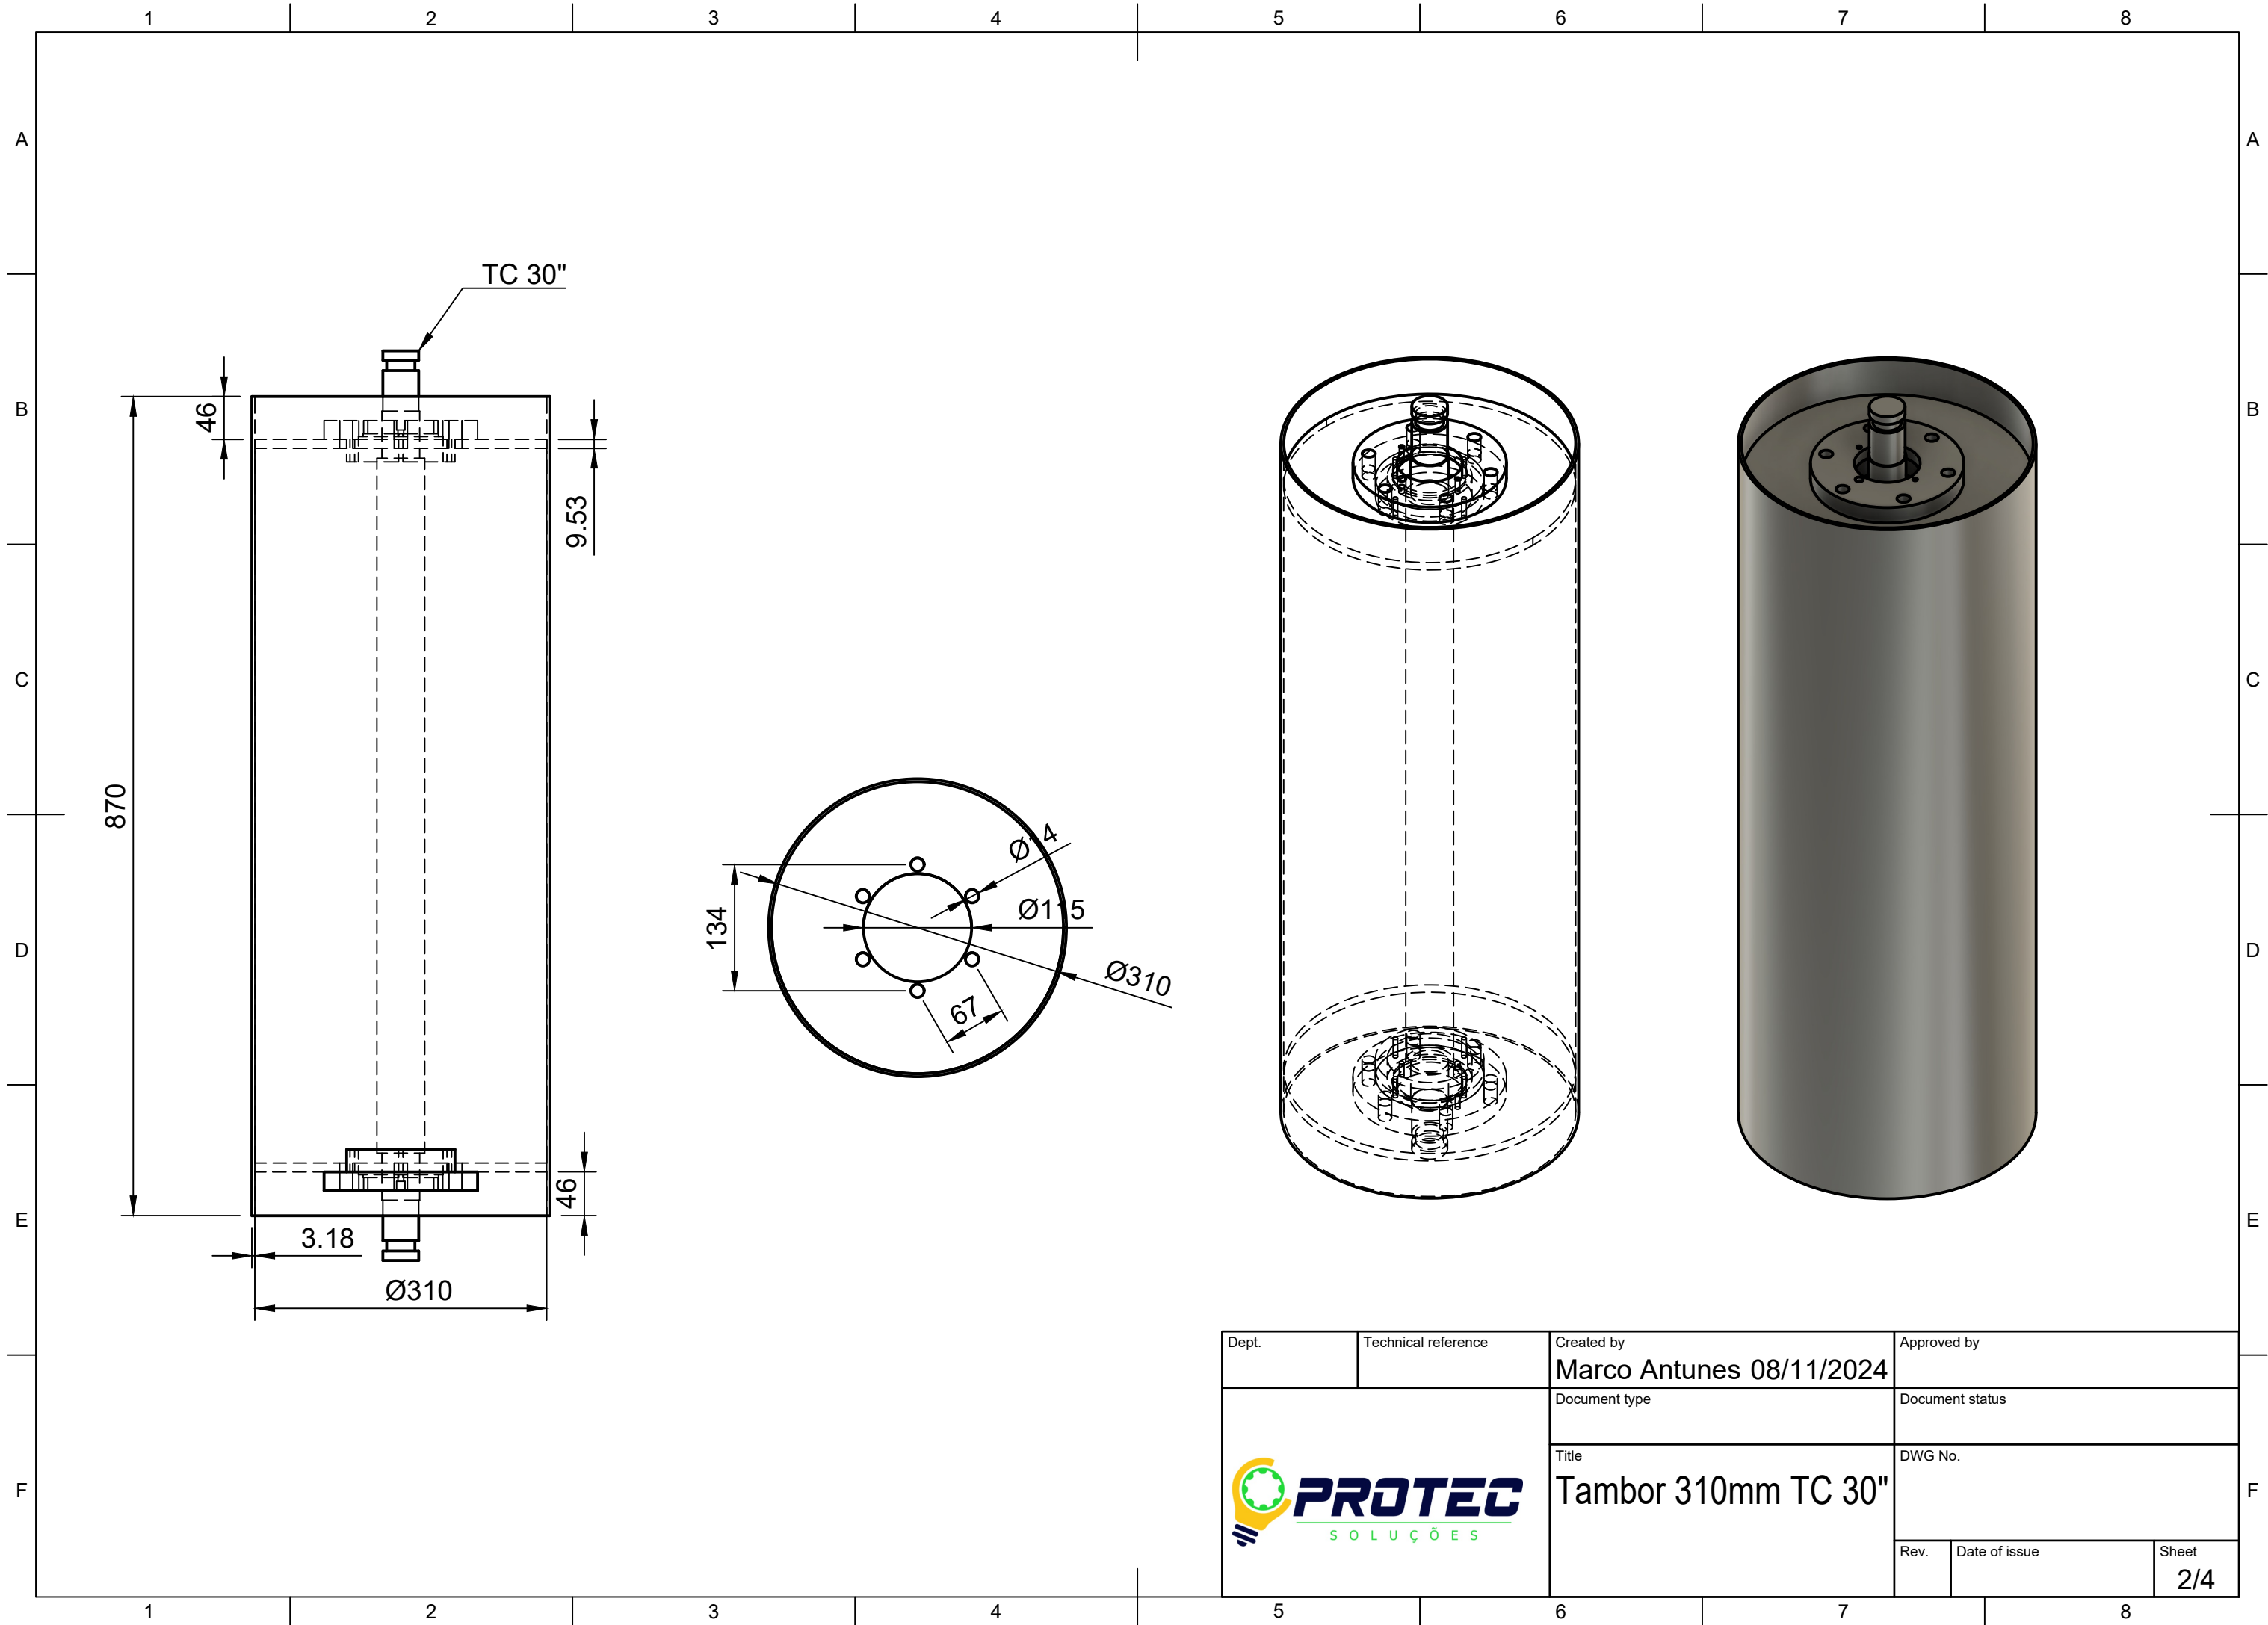

Dept.	Technical reference	Created by <b>Marco Antunes 08/11/2024</b>	Approved by
		Document type	Document status
		Title <b>Tambor 310mm TC 36"</b>	
Rev.	Date of issue	Sheet <b>1/4</b>	

Dept.	Technical reference	Created by <b>Marco Antunes 08/11/2024</b>	Approved by
		Document type	Document status
		Title <b>Tambor 310mm TC 30"</b>	
		Rev.	Date of issue
		Sheet <b>2/4</b>	

Dept.	Technical reference	Created by <b>Marco Antunes 08/11/2024</b>	Approved by
		Document type	Document status
		Title <b>Tambor 310mm TC 24"</b>	
Rev.	Date of issue	Sheet <b>3/4</b>	

Dept.	Technical reference	Created by <b>Marco Antunes 08/11/2024</b>	Approved by
		Document type	Document status
		Title <b>Tambor 310mm TC 20"</b>	
Rev.	Date of issue	Sheet <b>4/4</b>	