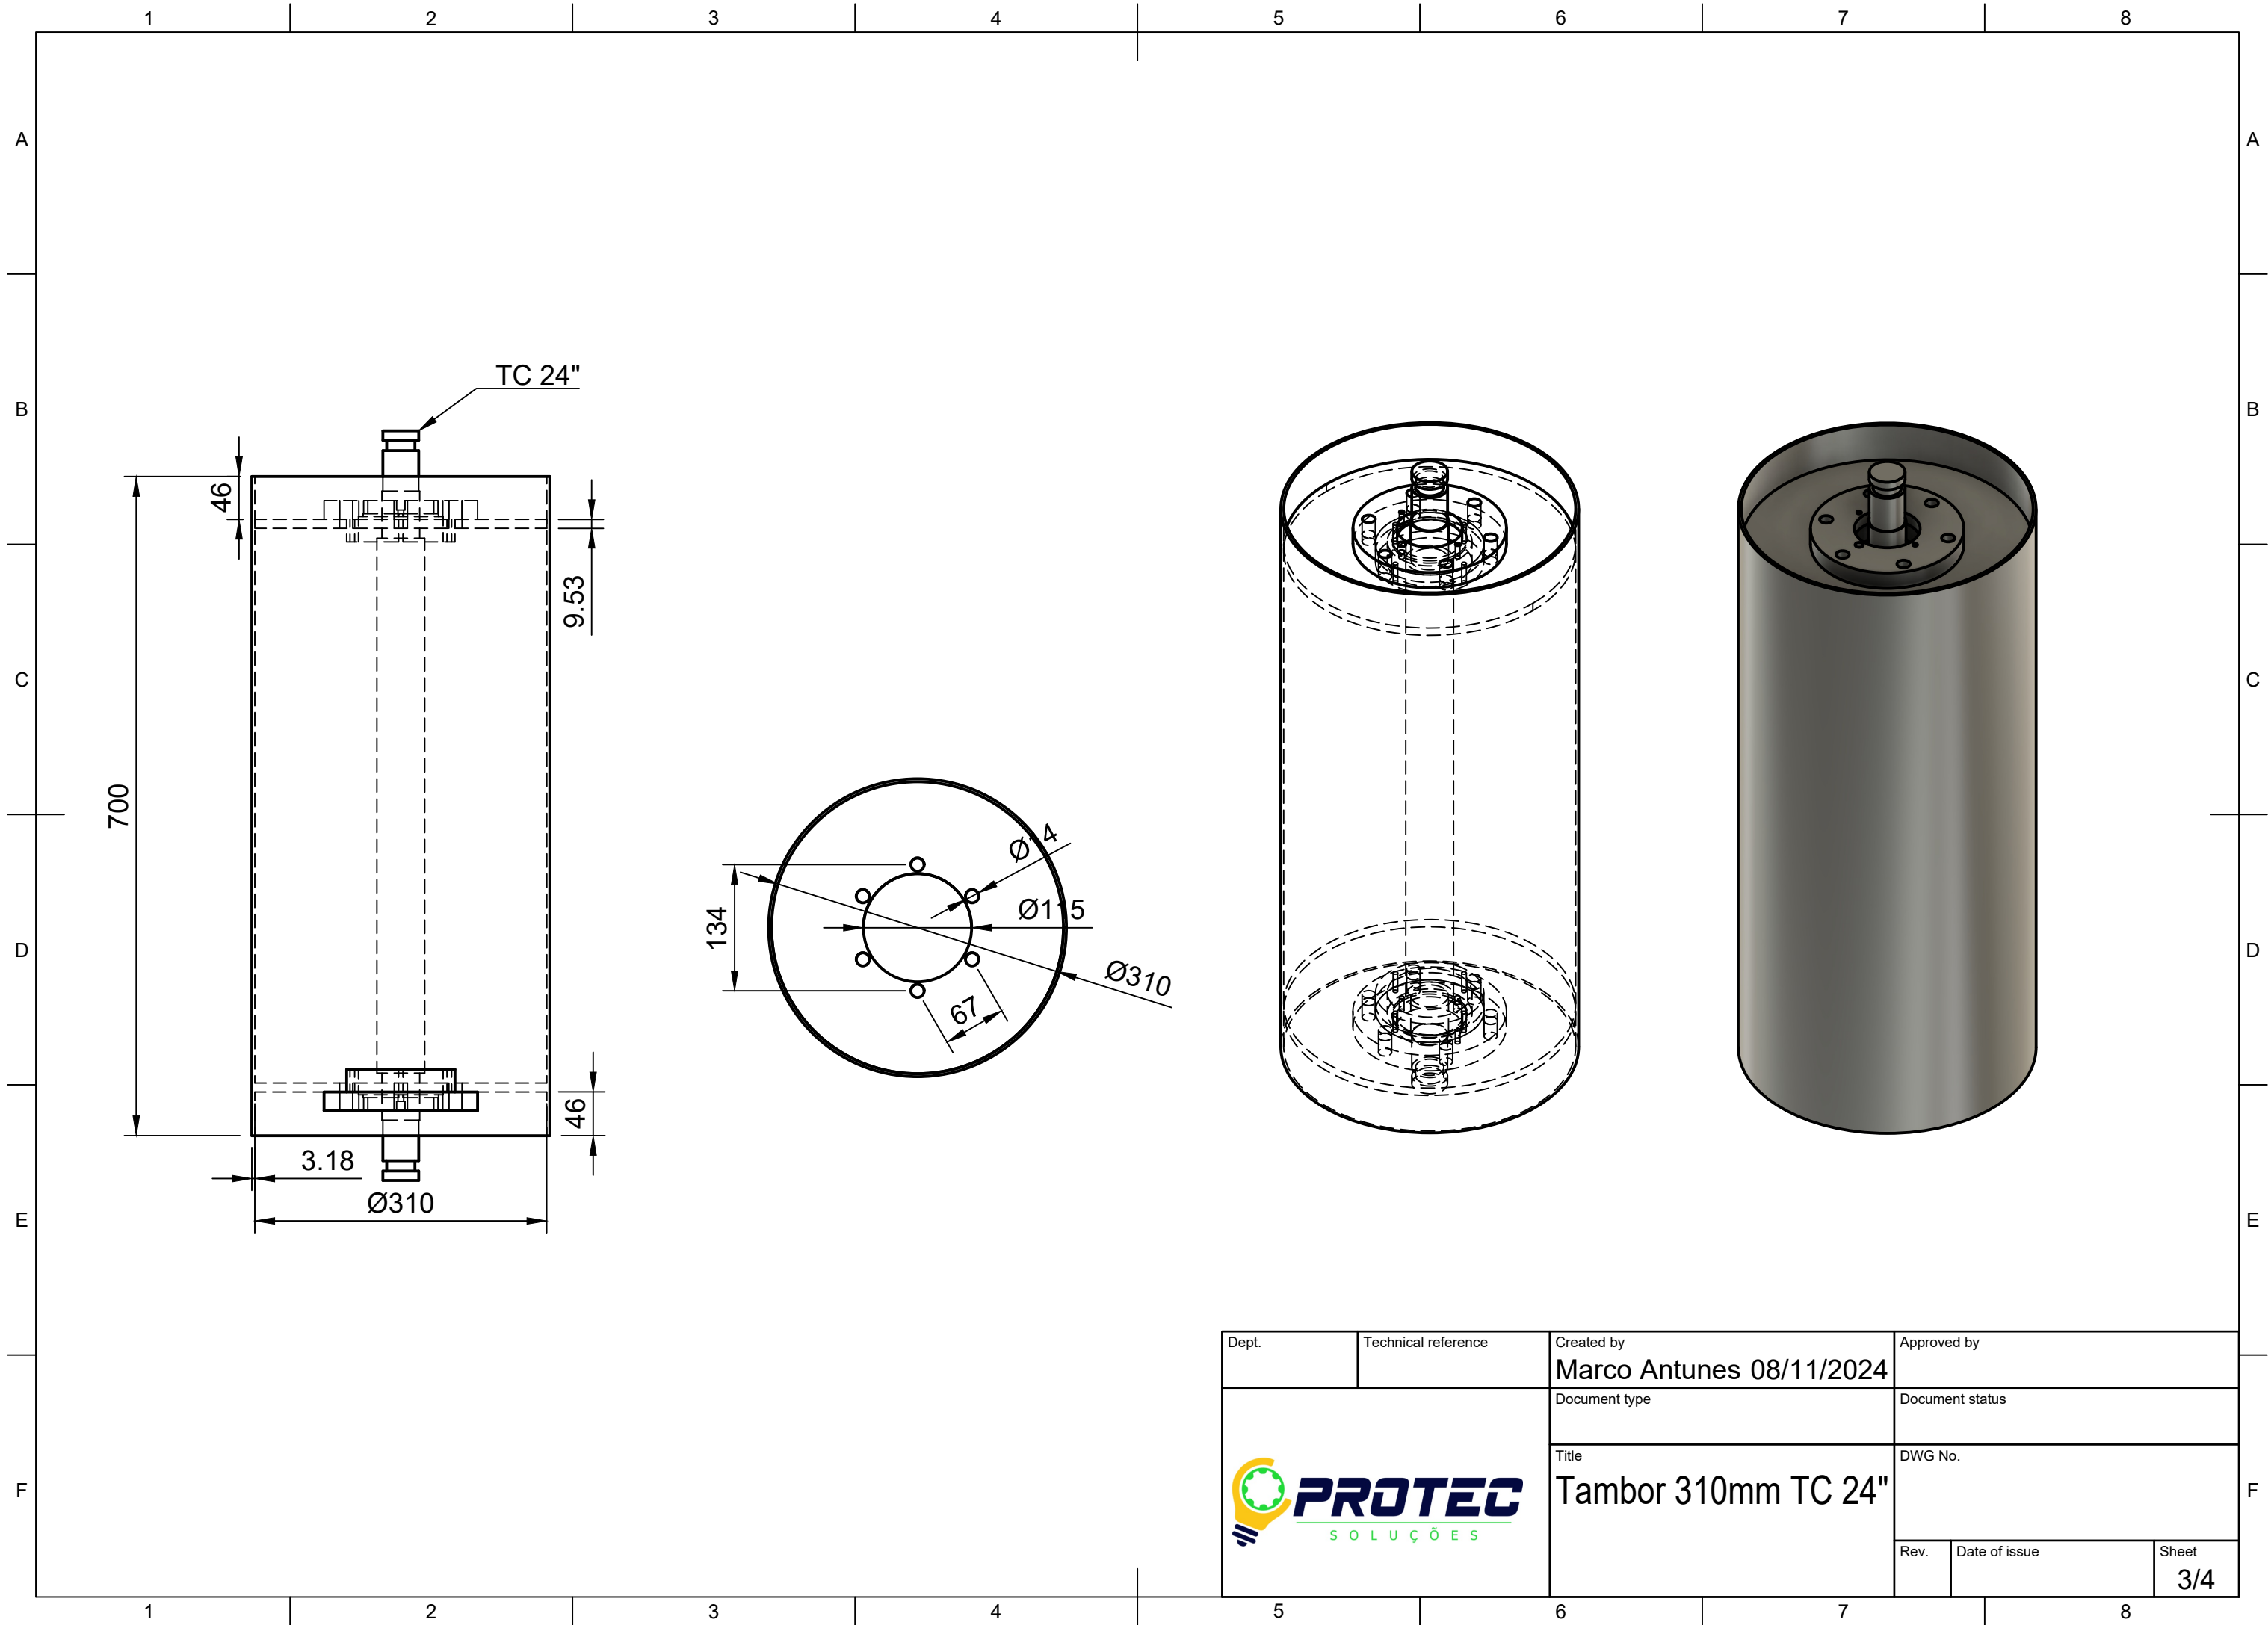

Dept.	Technical reference	Created by <b>Marco Antunes 08/11/2024</b>	Approved by
		Document type	Document status
		Title <b>Tambor 310mm TC 36"</b>	
Rev.	Date of issue	Sheet <b>1/4</b>	

Dept.	Technical reference	Created by <b>Marco Antunes 08/11/2024</b>	Approved by
		Document type	Document status
		Title <b>Tambor 310mm TC 30"</b>	
		Rev.	Date of issue
		Sheet <b>2/4</b>	

Dept.	Technical reference	Created by <b>Marco Antunes 08/11/2024</b>	Approved by
		Document type	Document status
		Title <b>Tambor 310mm TC 24"</b>	
Rev.	Date of issue	Sheet <b>3/4</b>	

Dept.	Technical reference	Created by <b>Marco Antunes 08/11/2024</b>	Approved by
		Document type	Document status
		Title <b>Tambor 310mm TC 20"</b>	
Rev.	Date of issue	Sheet <b>4/4</b>	