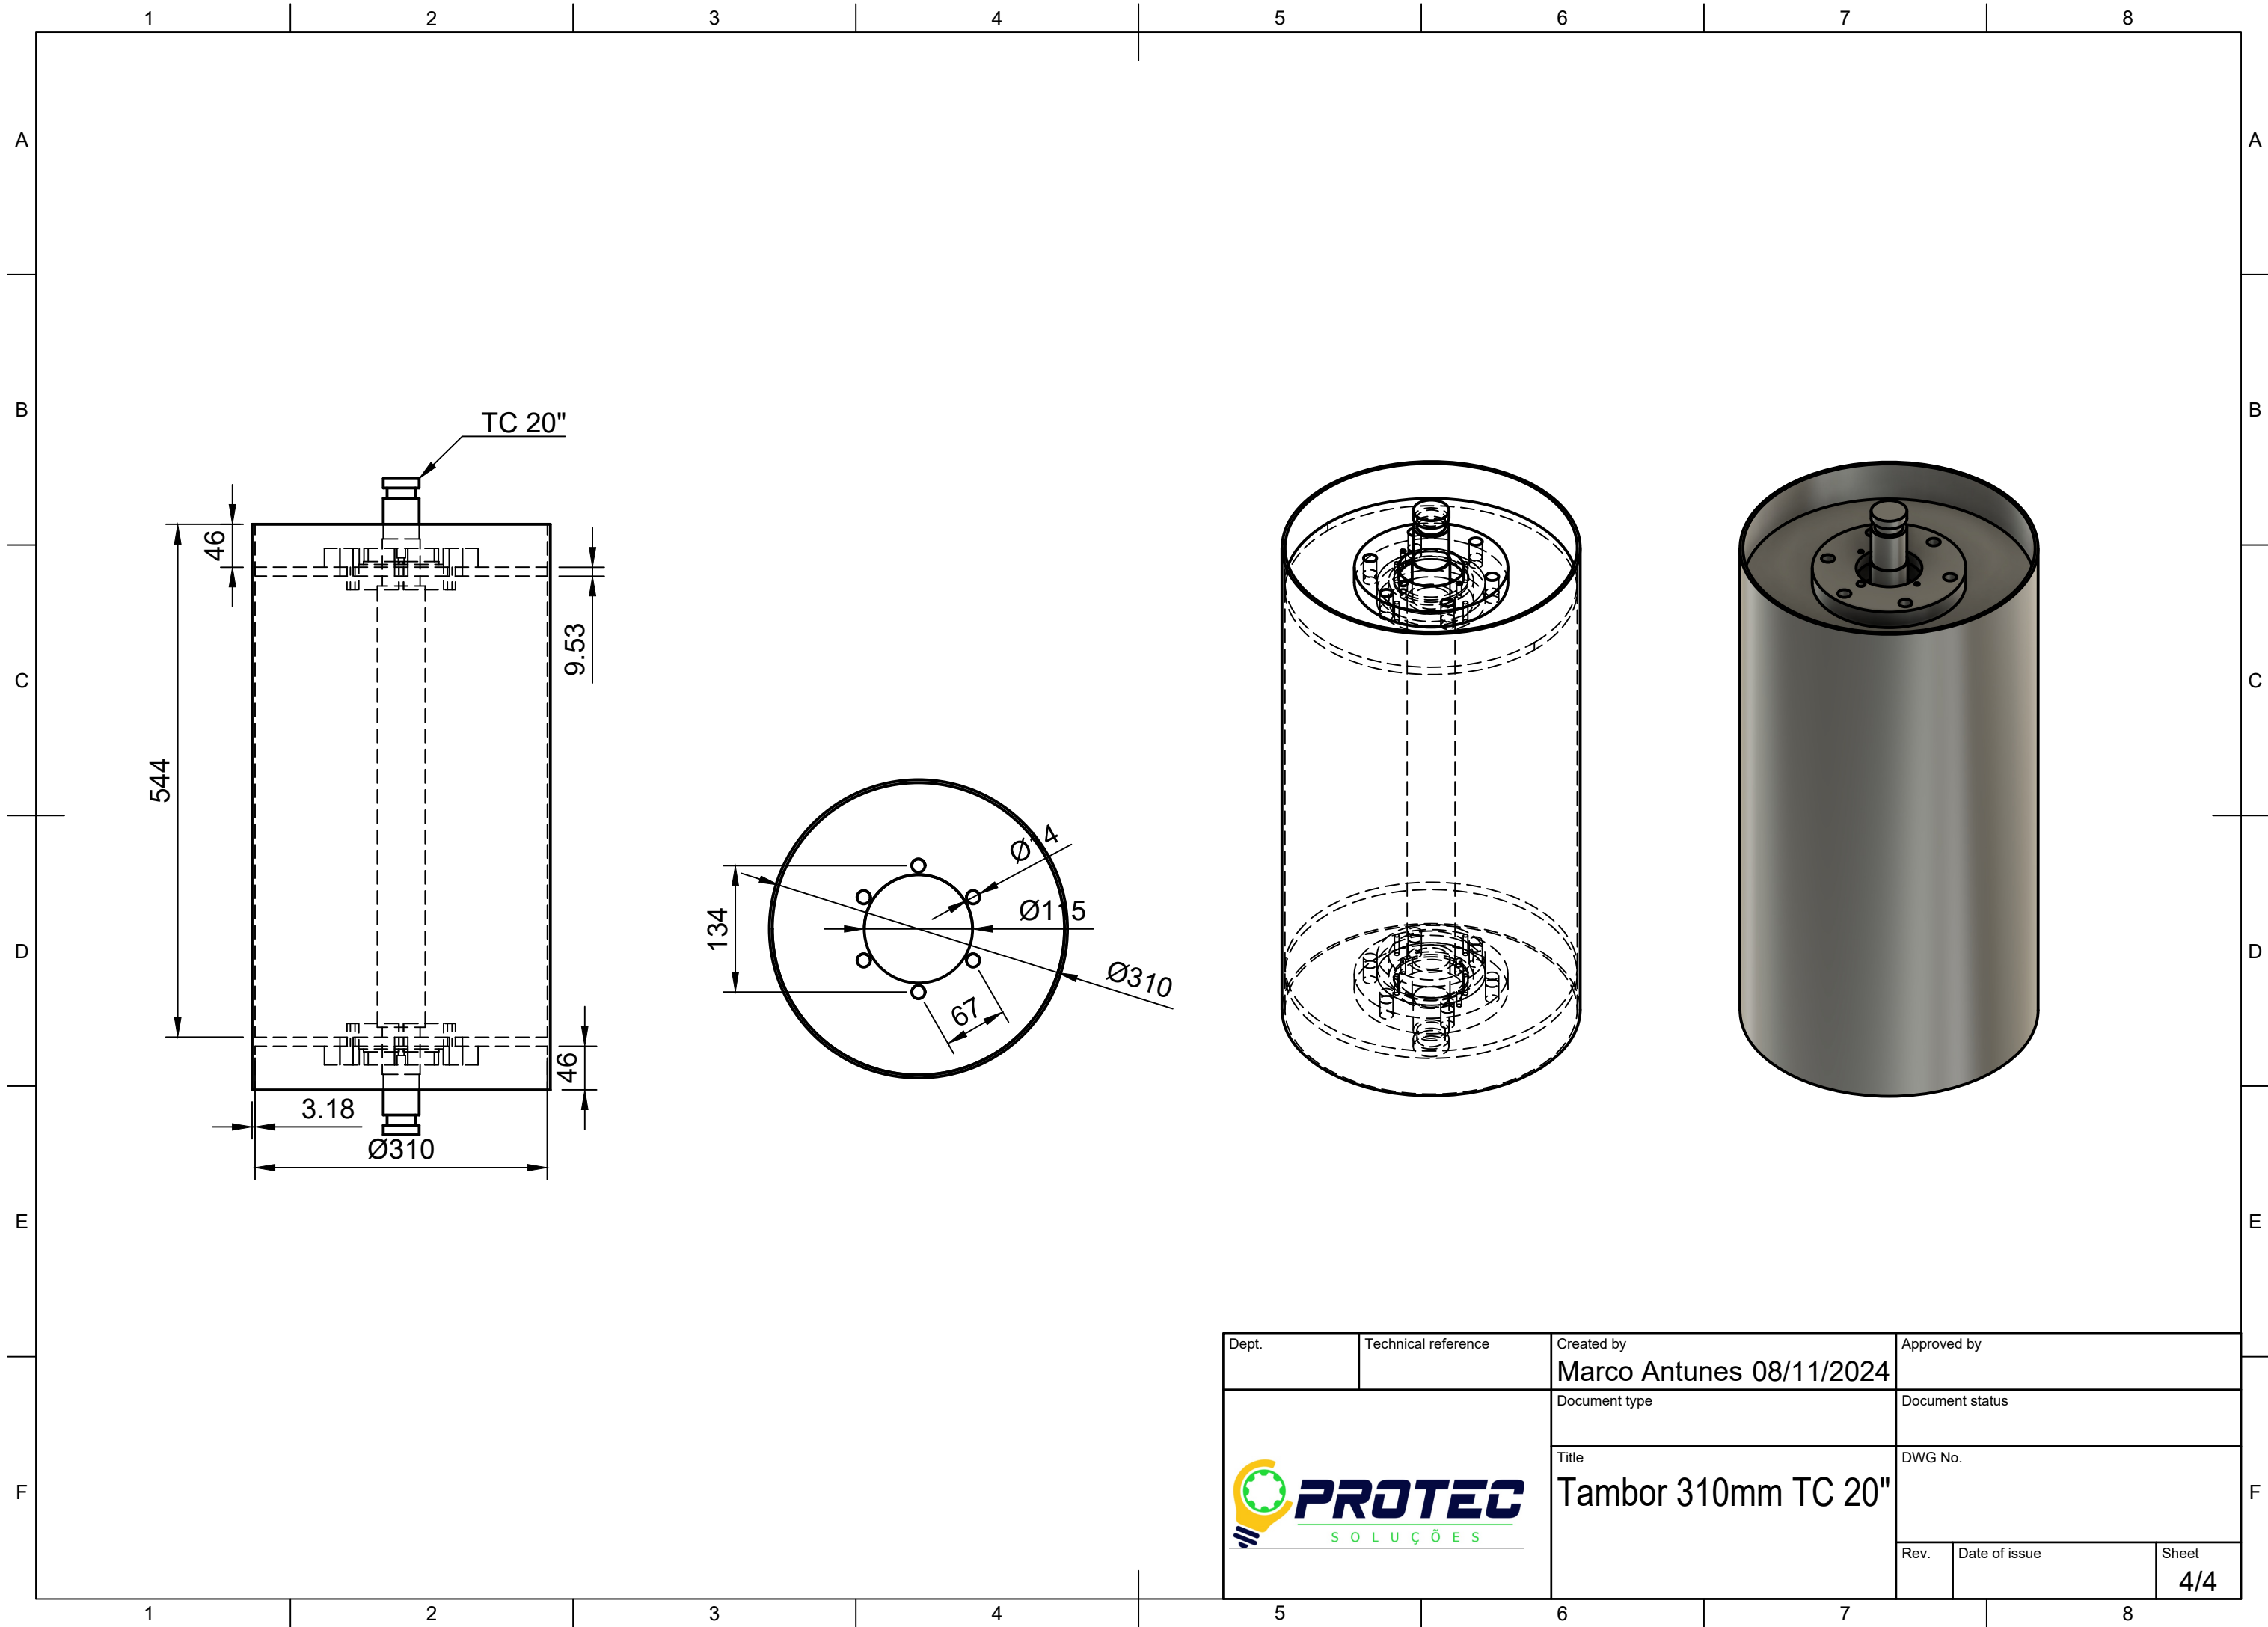

Dept.	Technical reference	Created by <b>Marco Antunes 08/11/2024</b>	Approved by
		Document type	Document status
		Title <b>Tambor 310mm TC 36"</b>	
Rev.	Date of issue	Sheet <b>1/4</b>	

Dept.	Technical reference	Created by <b>Marco Antunes 08/11/2024</b>	Approved by
		Document type	Document status
		Title <b>Tambor 310mm TC 30"</b>	
		Rev.	Date of issue
		Sheet <b>2/4</b>	

Dept.	Technical reference	Created by <b>Marco Antunes 08/11/2024</b>	Approved by
		Document type	Document status
		Title <b>Tambor 310mm TC 24"</b>	
Rev.	Date of issue	Sheet <b>3/4</b>	

Dept.	Technical reference	Created by <b>Marco Antunes 08/11/2024</b>	Approved by
		Document type	Document status
		Title <b>Tambor 310mm TC 20"</b>	
Rev.	Date of issue	Sheet <b>4/4</b>	