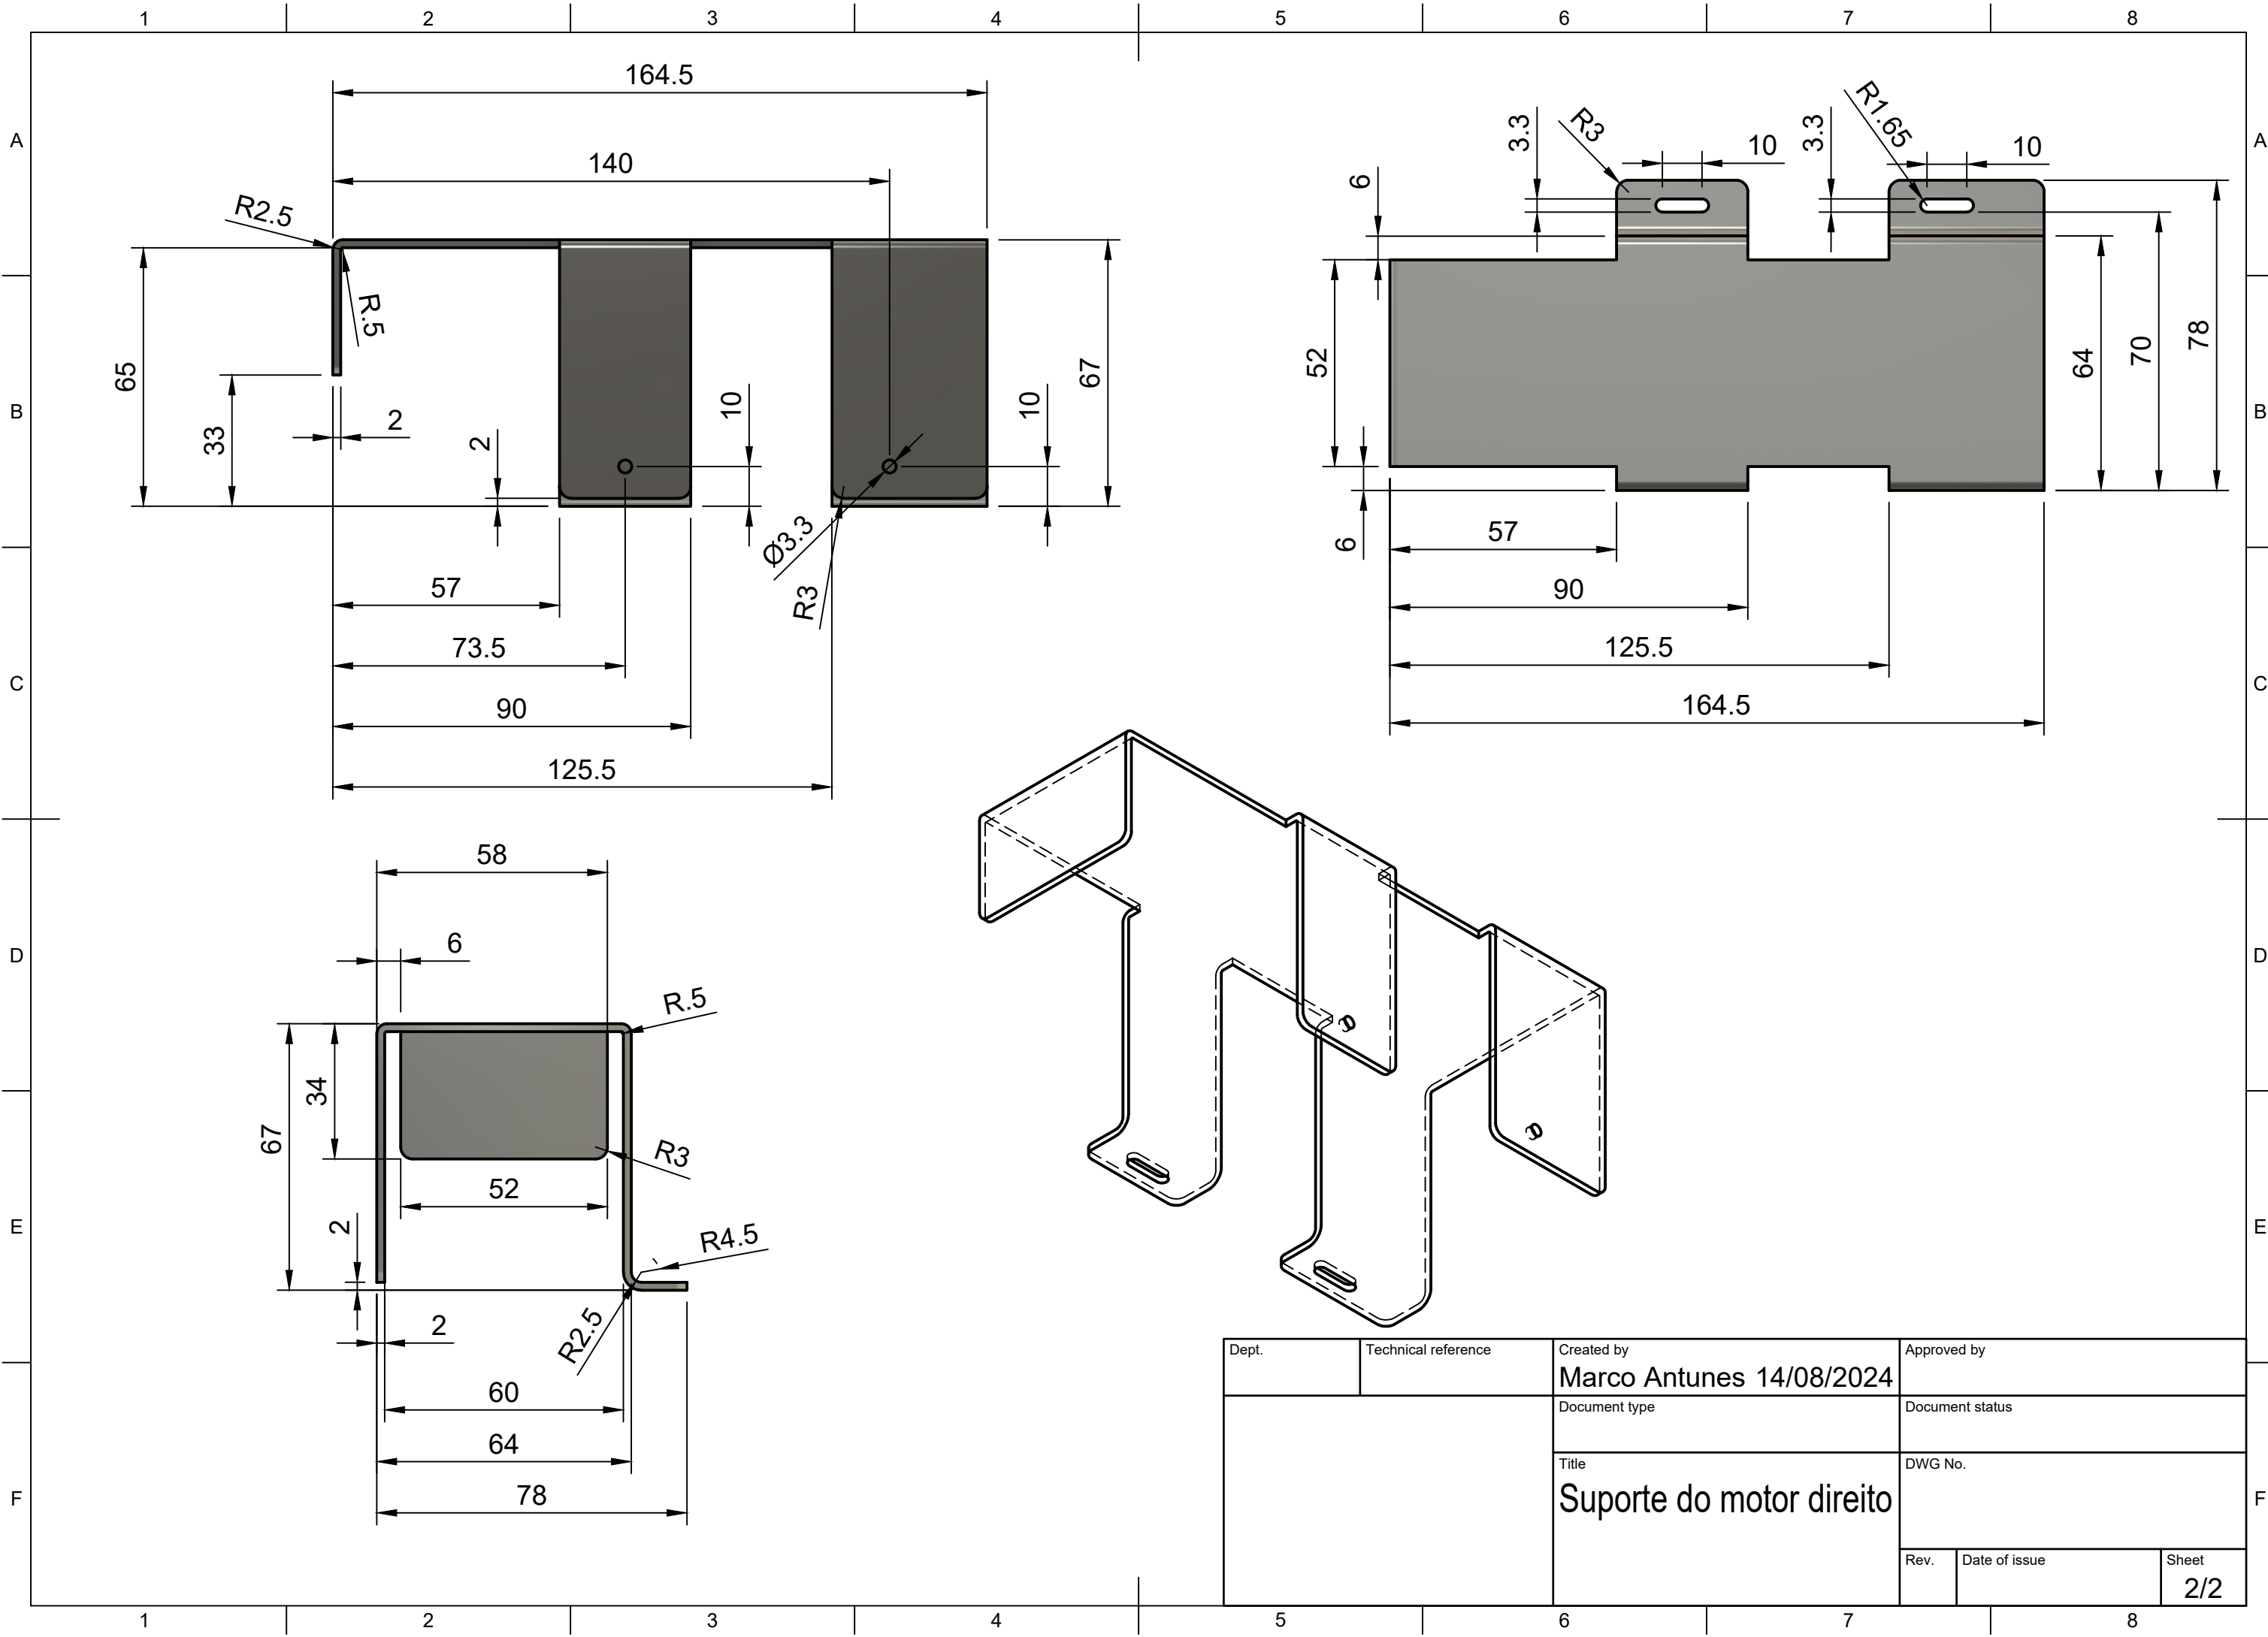

Dept.	Technical reference	Created by <b>Marco Antunes 14/08/2024</b>	Approved by	
		Document type	Document status	
		Title <b>Suporte do motor esquerdo</b>	DWG No.	
Rev.	Date of issue	Sheet <b>1/2</b>		

Dept.	Technical reference	Created by <b>Marco Antunes 14/08/2024</b>	Approved by
		Document type	Document status
		Title <b>Suporte do motor direito</b>	DWG No.
Rev.	Date of issue	Sheet <b>2/2</b>	