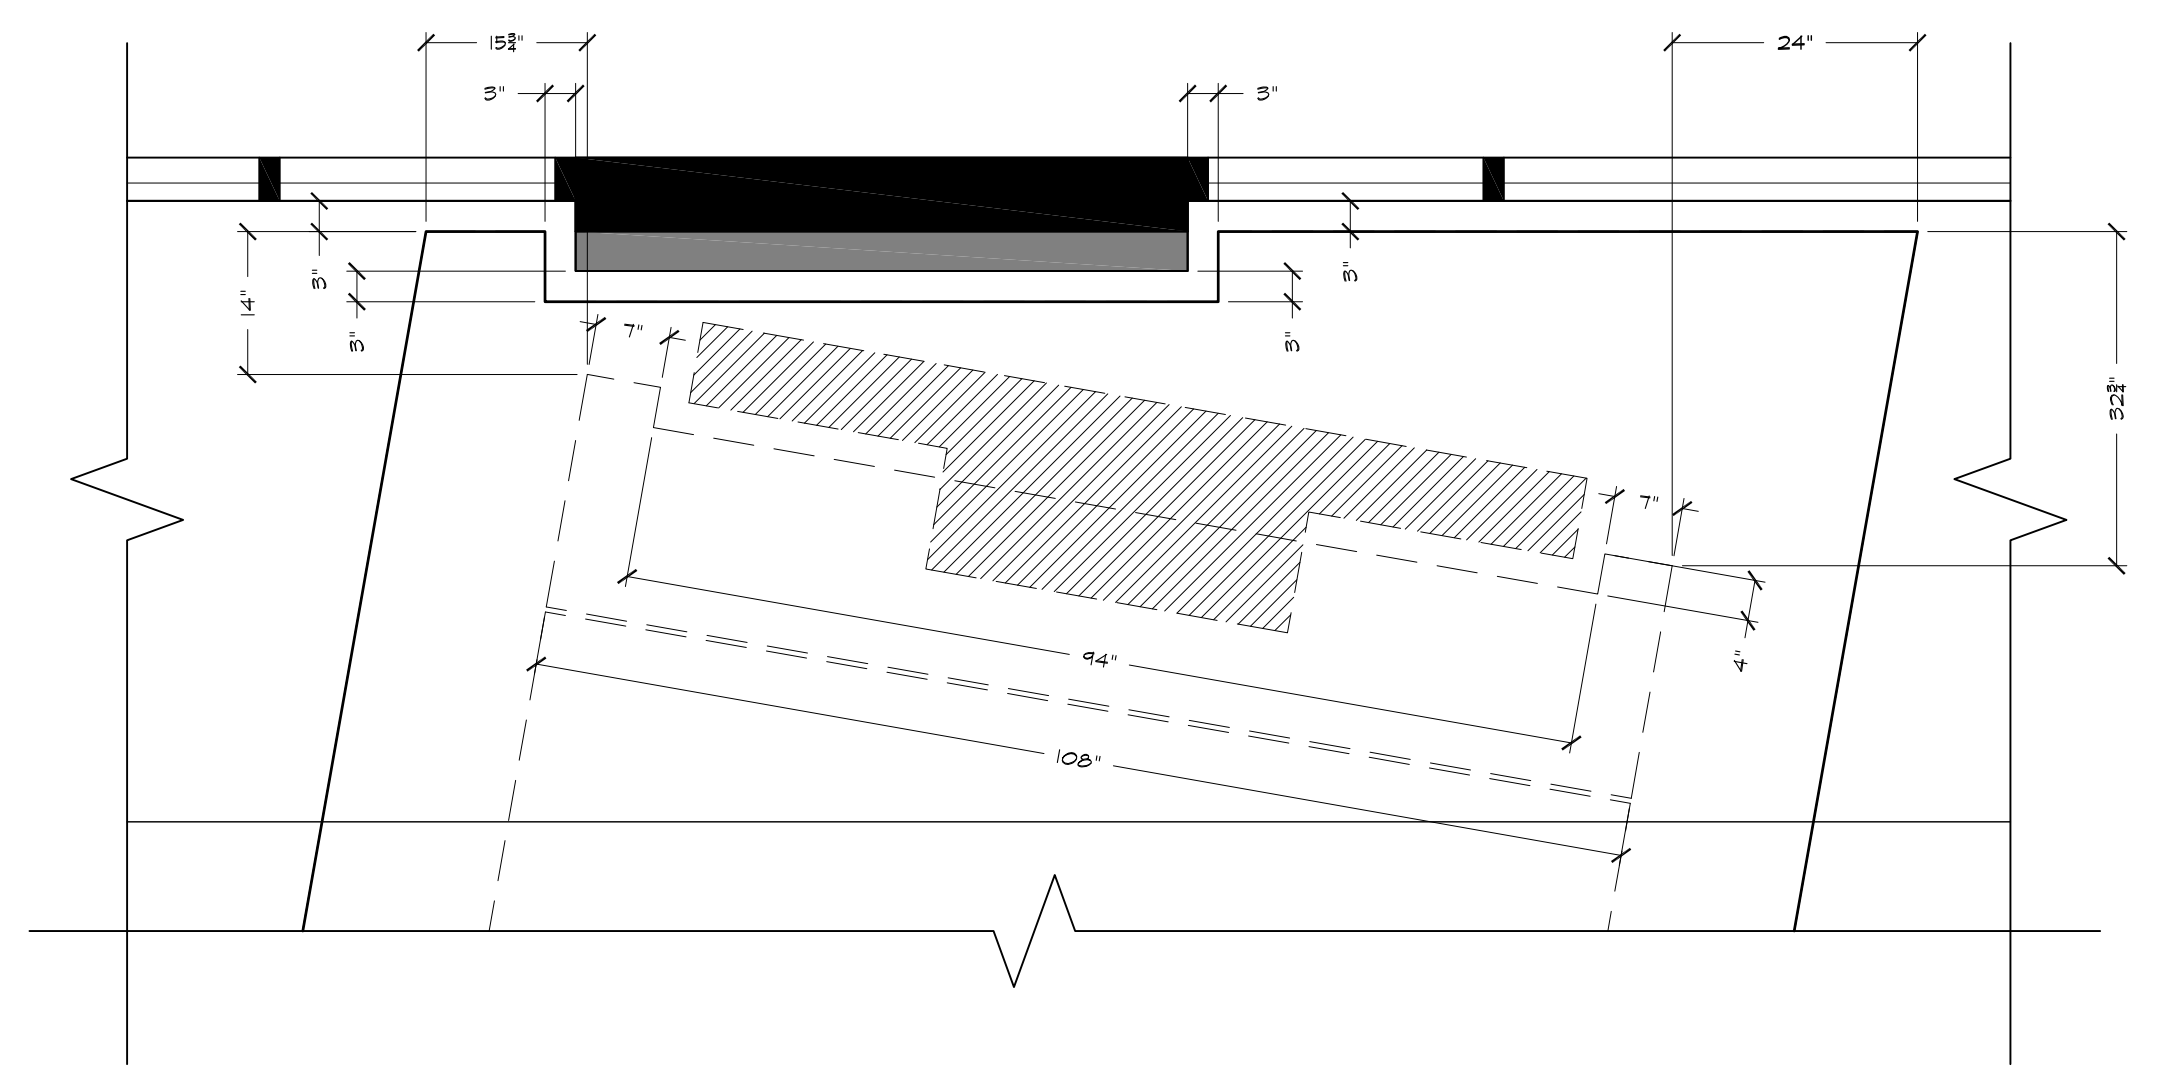

01  
S1.2

DETAIL - SLIDING GLASS DOOR

SCALE: 3/4" = 1'

02  
S1.2

DETAIL - LOWER SOFFIT AND APPLIQUE OFFSETS

SCALE: 3/4" = 1'