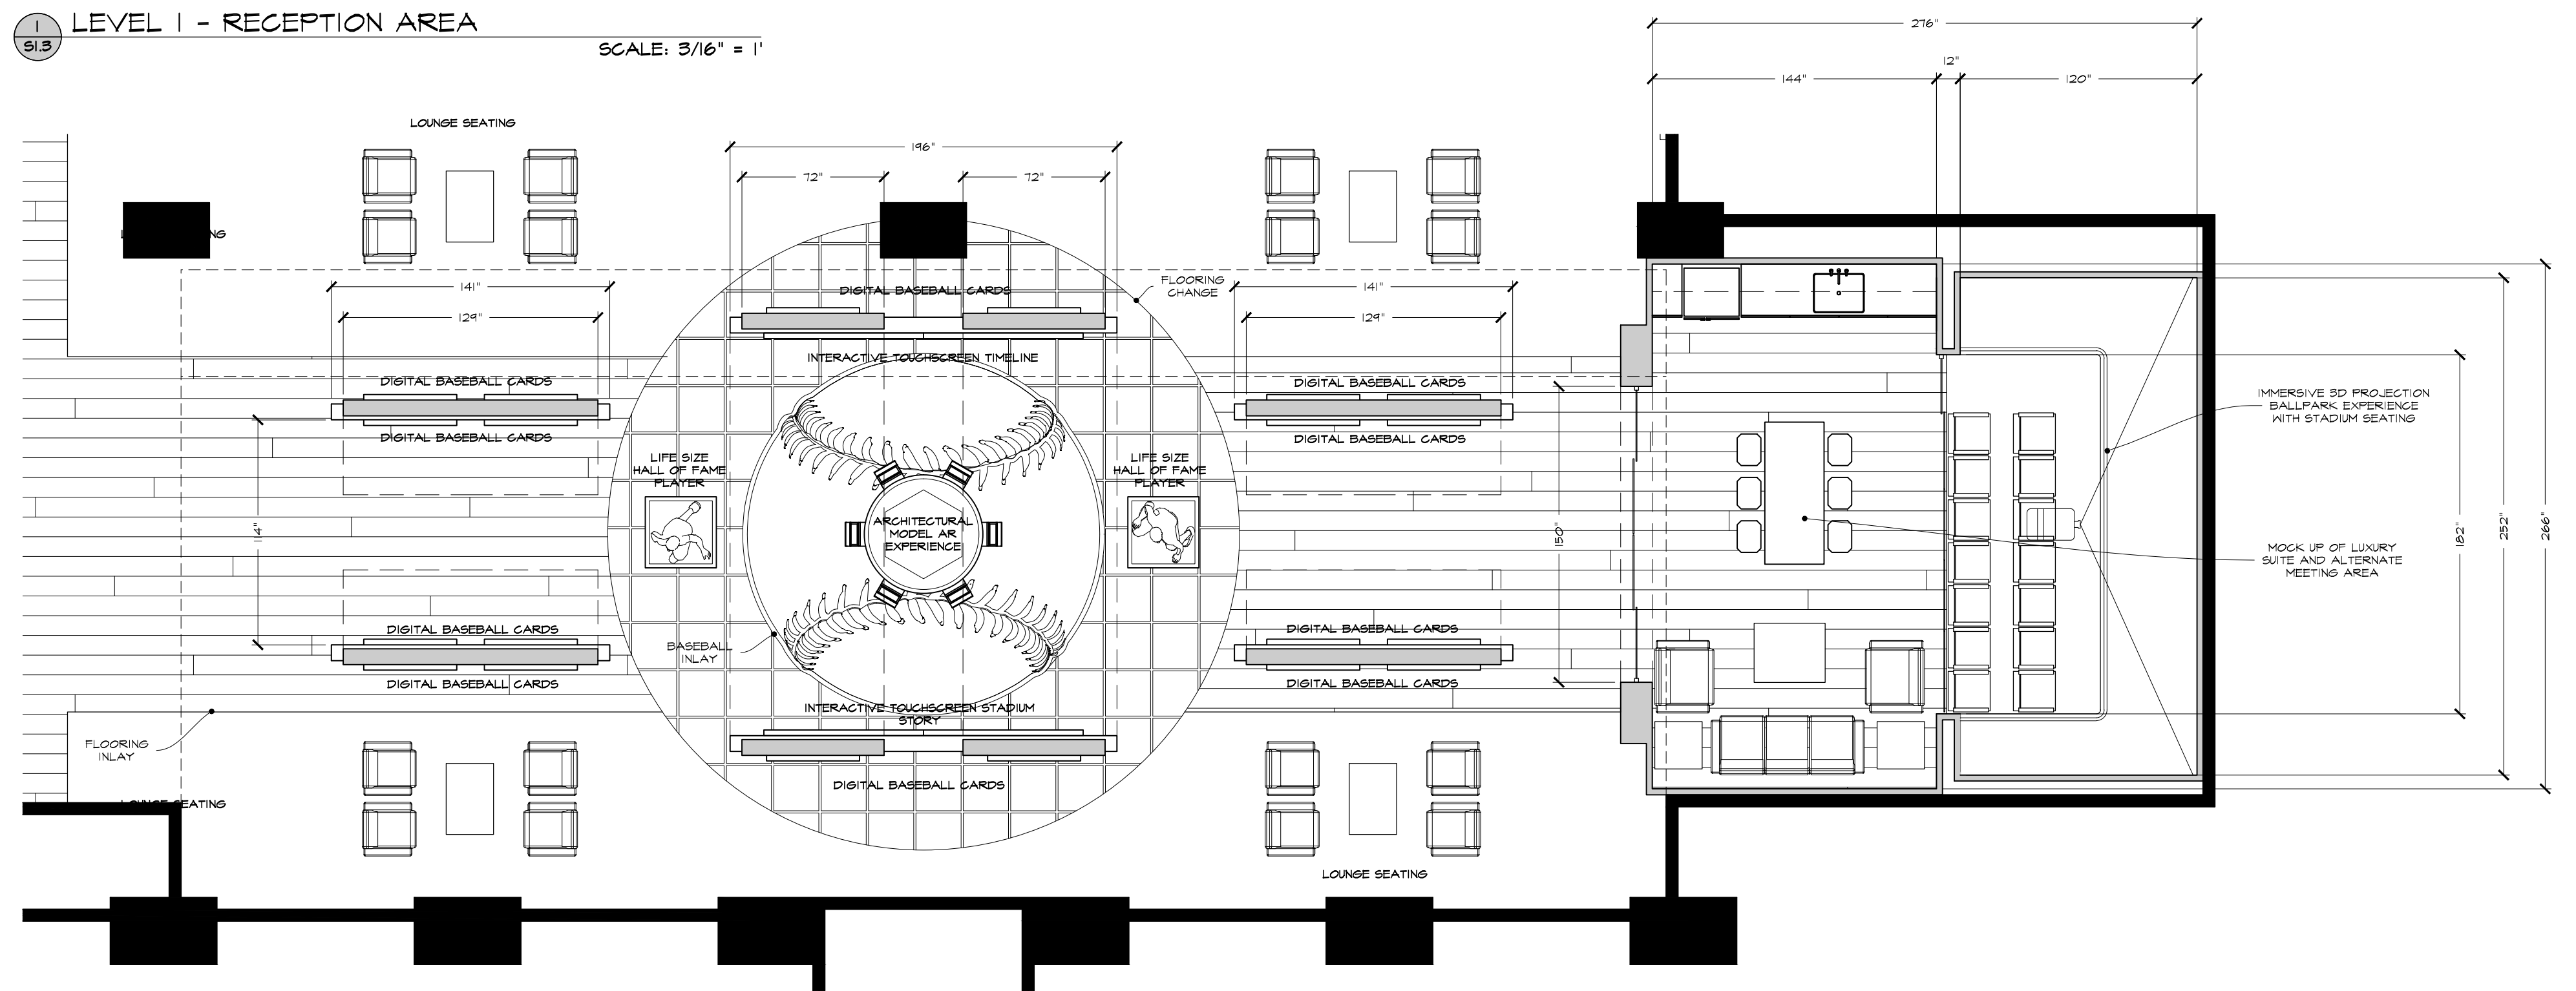

1 LEVEL 1 - RECEPTION AREA
SCALE: 3/16" = 1'

3 LEVEL 2 - RECEPTION AREA
SCALE: 3/16" = 1'

2 LEVEL 1 - DIGITAL EXPERIENCES
SCALE: 1/4" = 1'