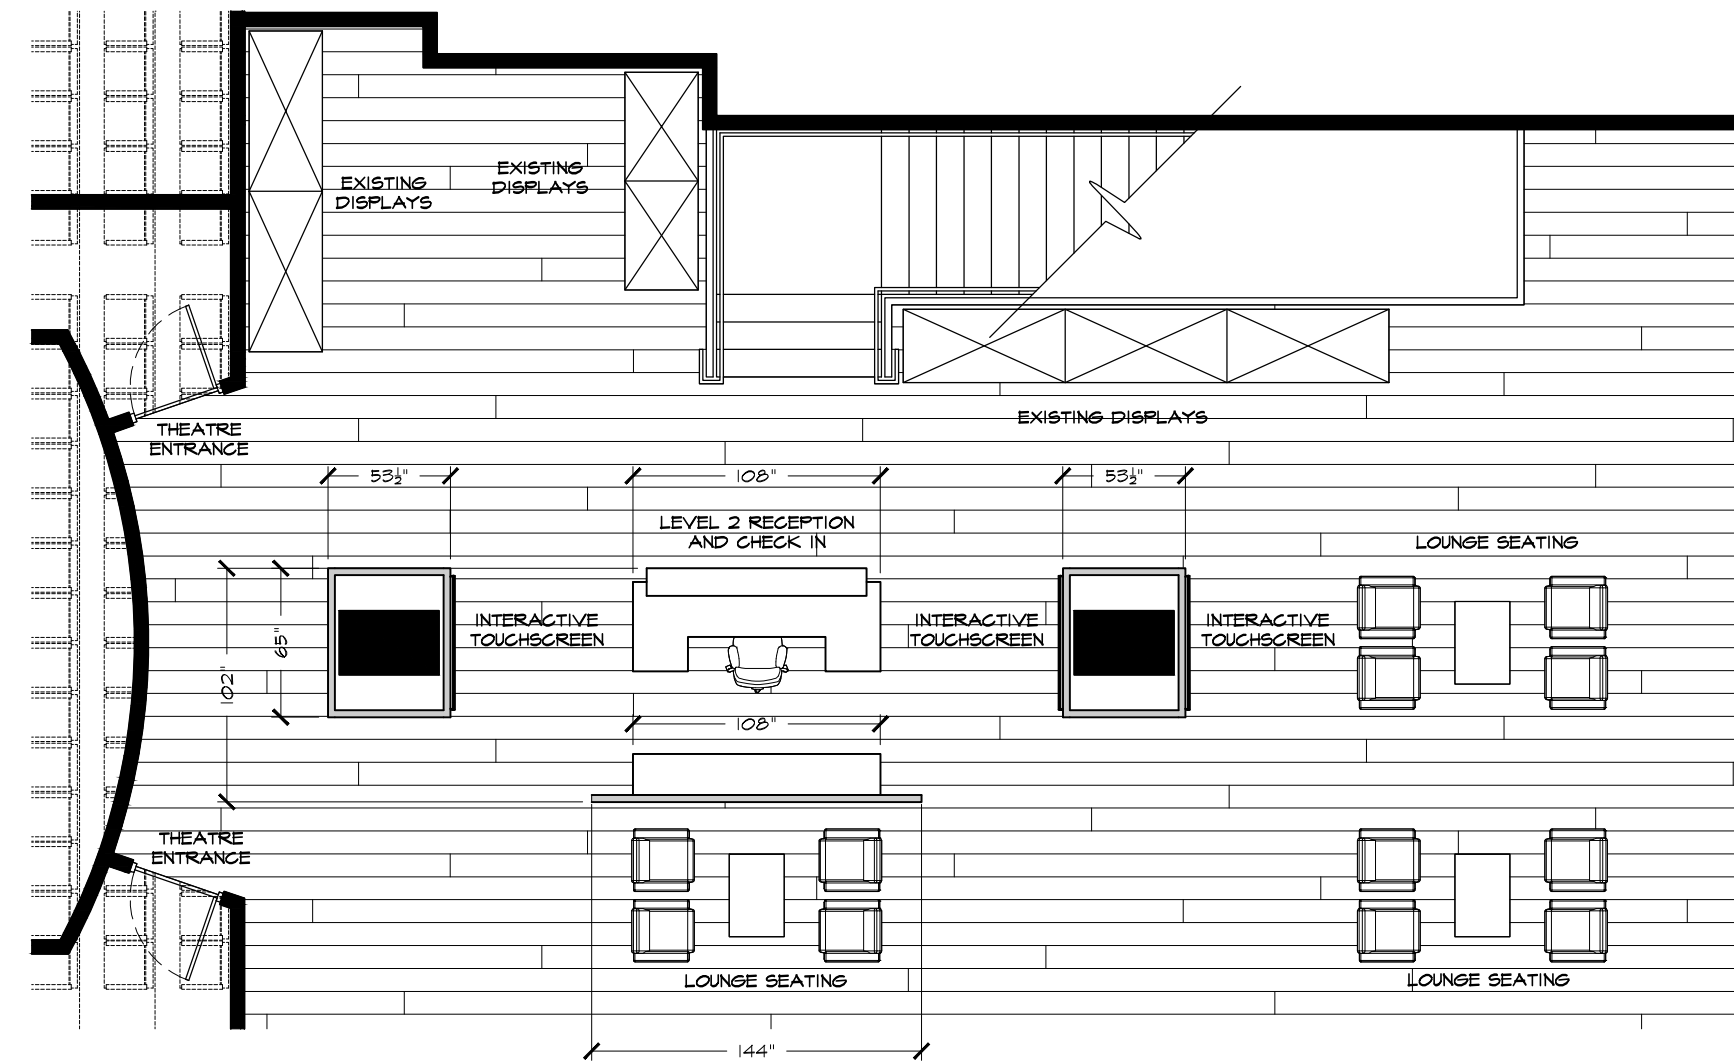

1 LEVEL 1 - RECEPTION AREA
SCALE: 3/16" = 1'

3 LEVEL 2 - RECEPTION AREA
SCALE: 3/16" = 1'

2 LEVEL 1 - DIGITAL EXPERIENCES
SCALE: 1/4" = 1'