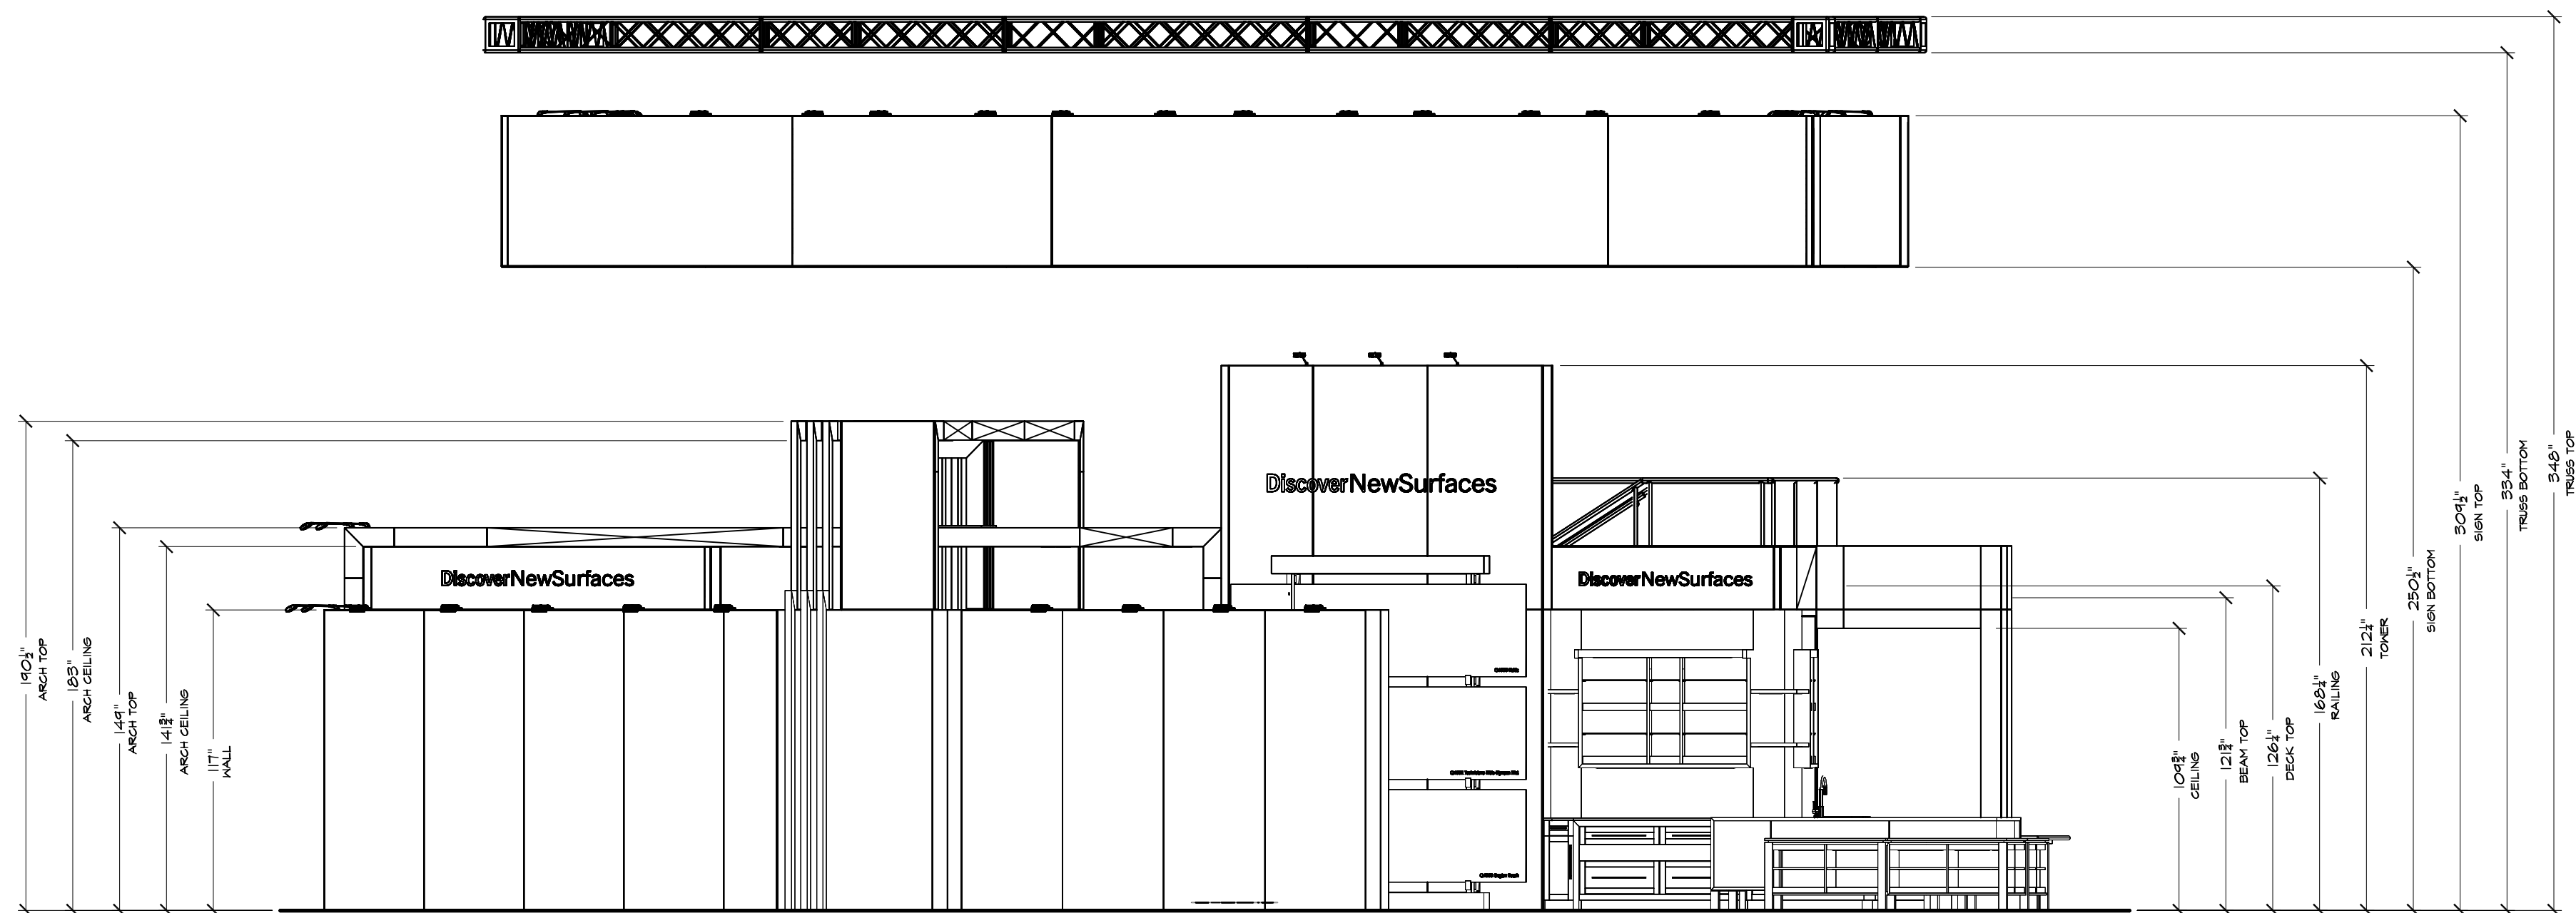

1 ELEVATION
 50.5 WILSONART - BOOTH N2053

SCALE: 1/4" = 1'

2 ELEVATION
 50.5 WILSONART - BOOTH N2053

SCALE: 1/4" = 1'