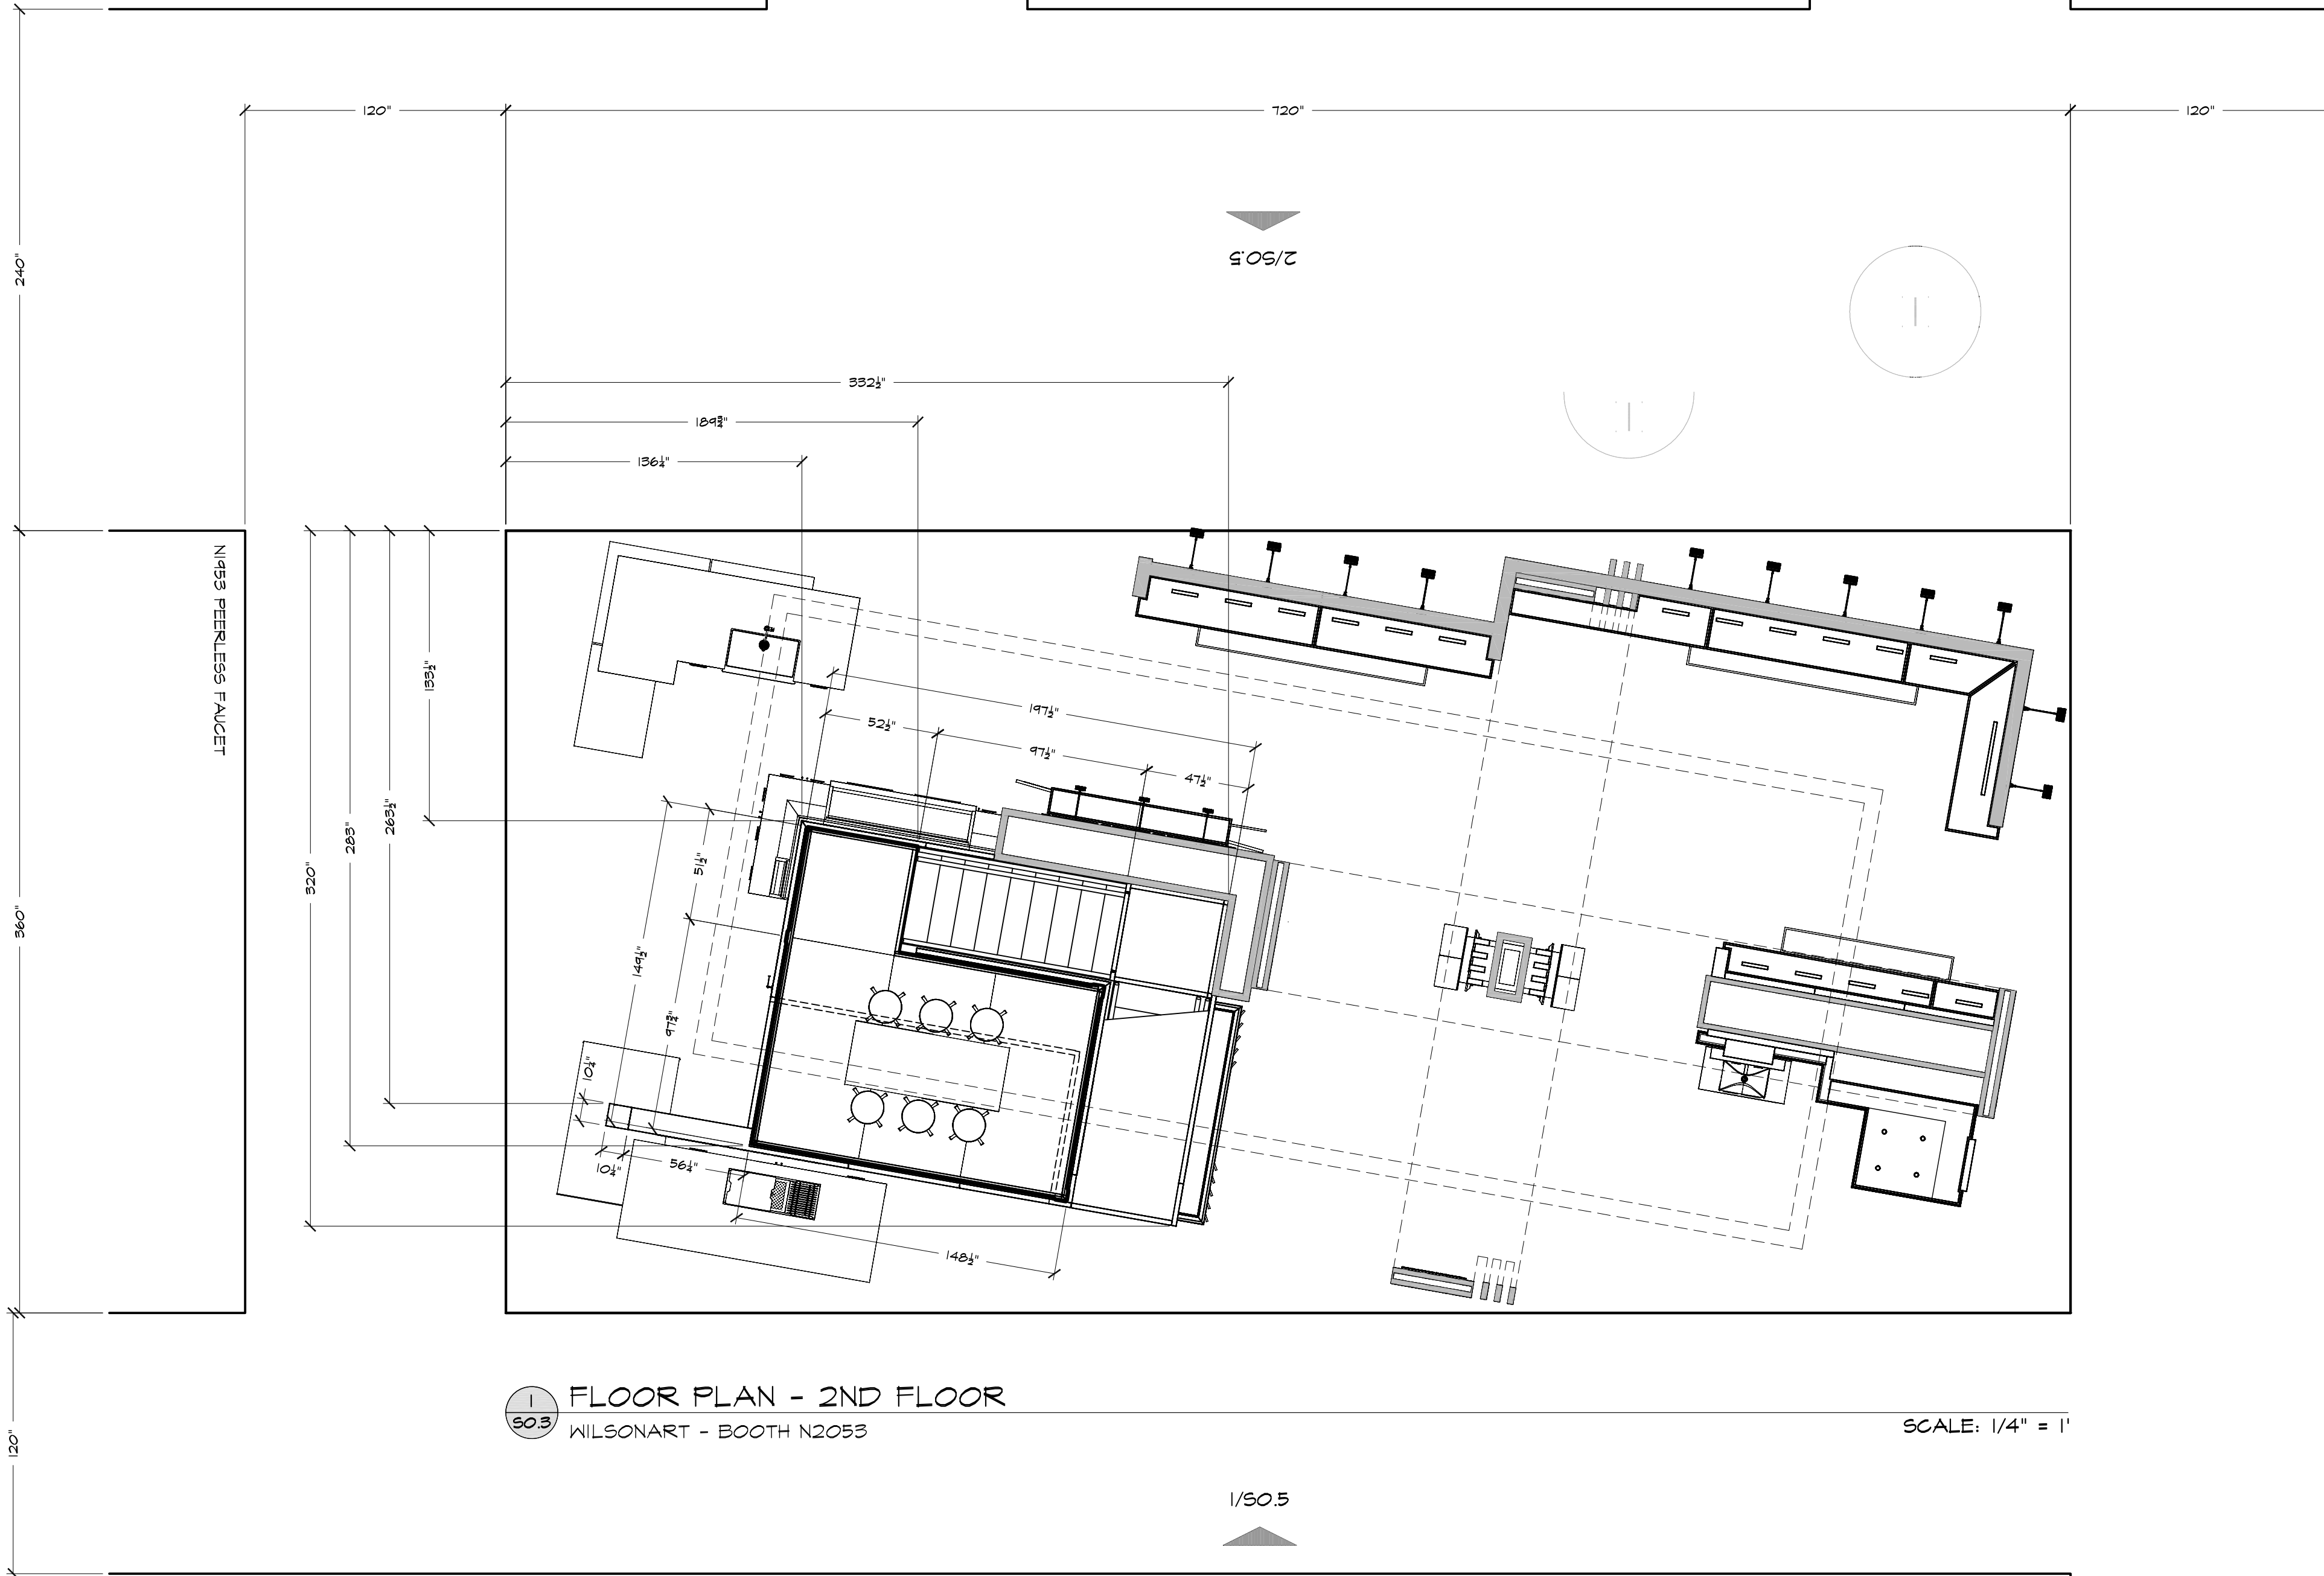

N1963 EMERALD RESERVE

N2162 HUAYI

N2263 FAIRMONT DESIGNS

1 FLOOR PLAN - 2ND FLOOR
 50.3 WILSONART - BOOTH N2053

SCALE: 1/4" = 1'

1/50.5

N1933 DELTA FAUCET CO.

N1453 PEERLESS FAUCET

N2346 ELECTROLUX