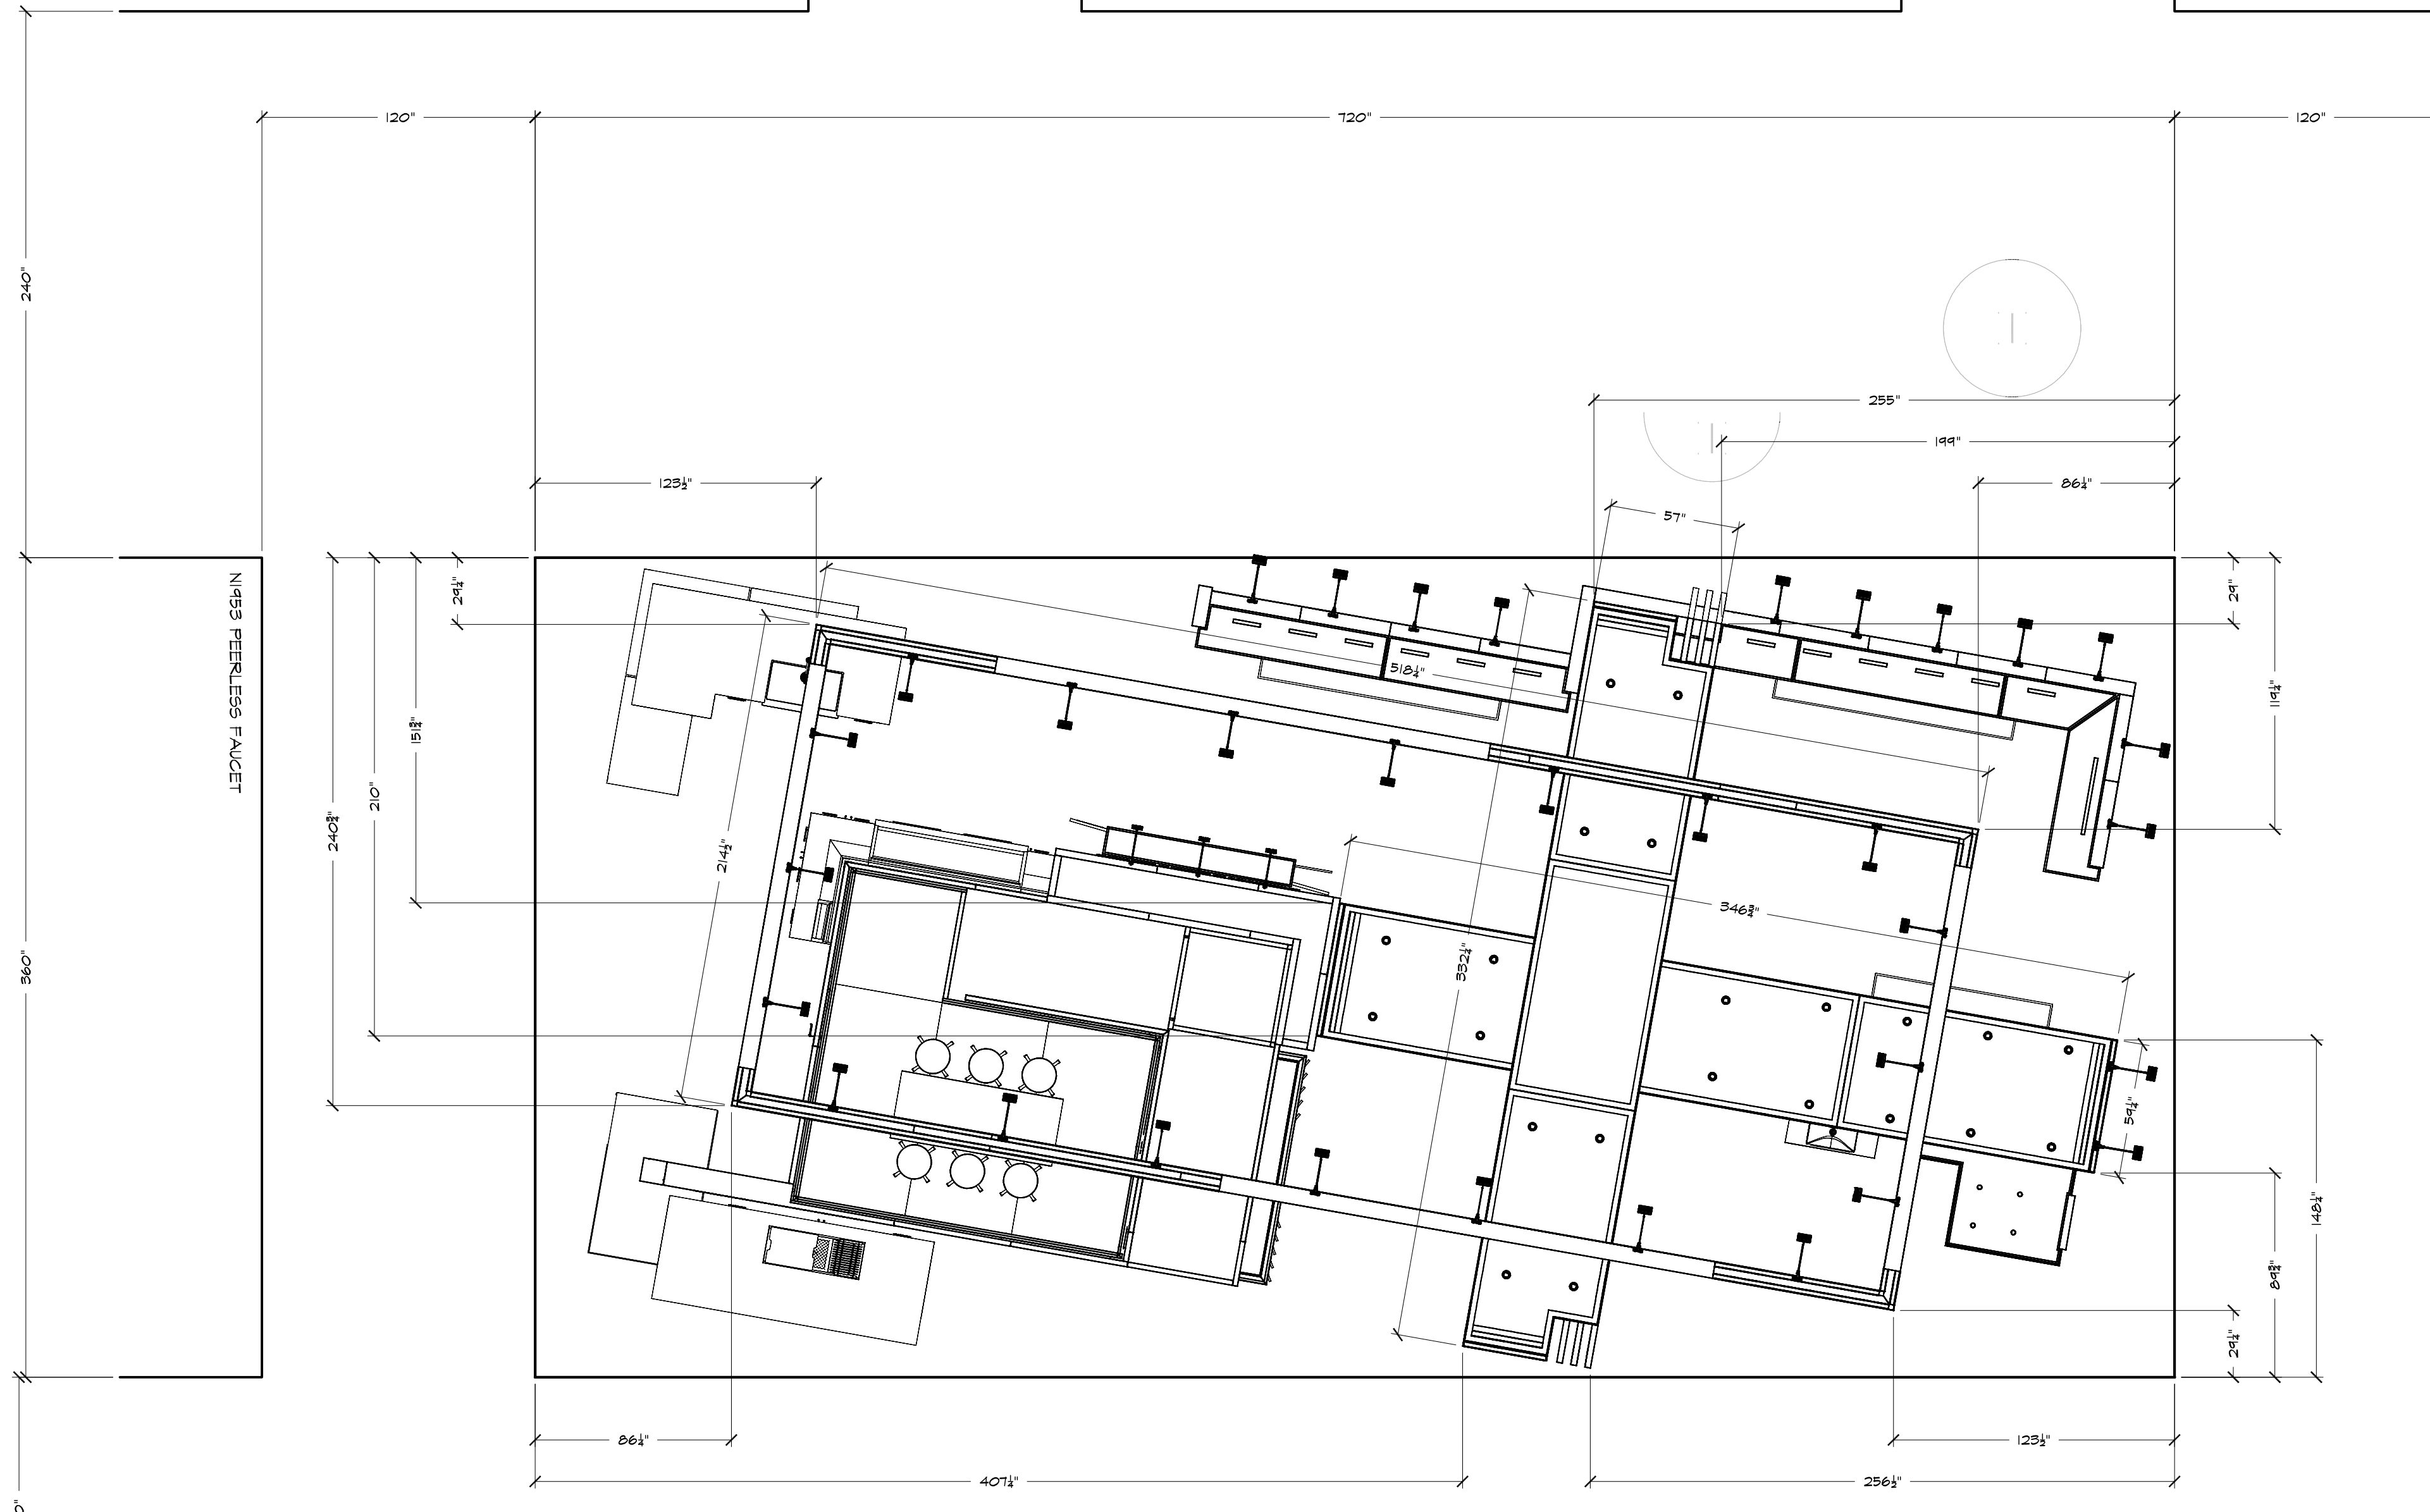

N1963 EMERALD RESERVE

N2162 HUAYI

N2263 FAIRMONT DESIGNS

N1953 PEERLESS FAUCET

N2346 ELECTROLUX

1 REFLECTED CEILING PLAN
 50.4 WILSONART - BOOTH N2053

SCALE: 1/4" = 1'

N1933 DELTA FAUCET CO.