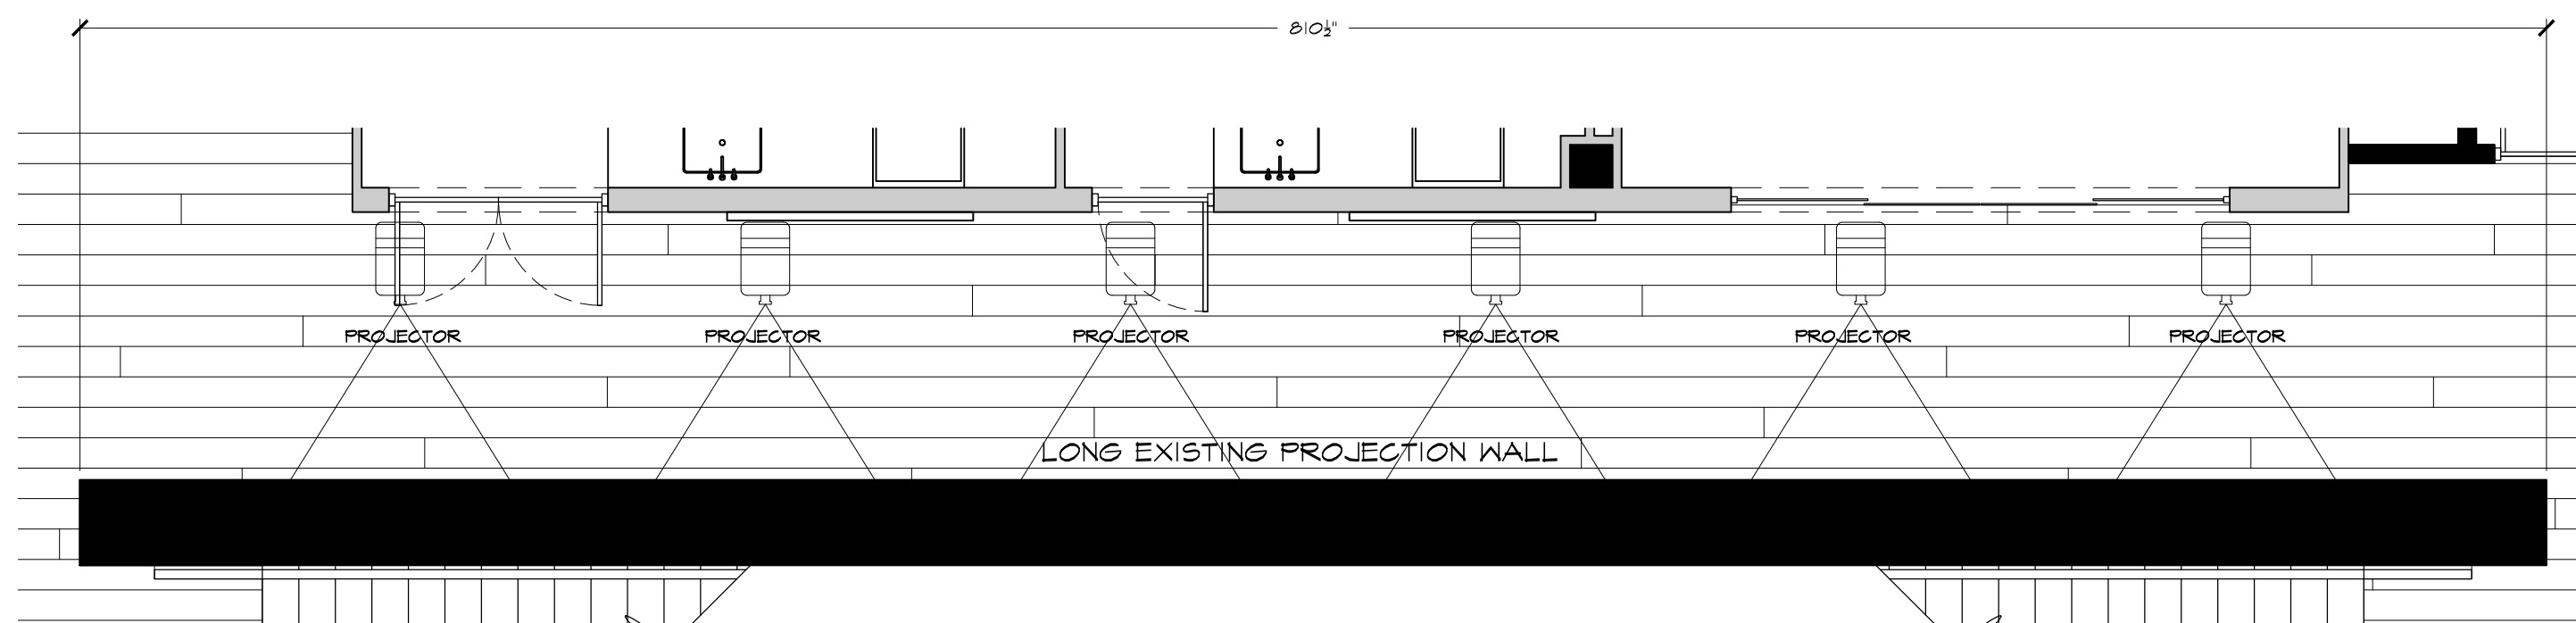

1 LEVEL 2 - SUITES AND MEETING AREA

SCALE: 1/4" = 1'

2 LEVEL 2 - GREEN SCREEN

SCALE: 1/4" = 1'

3 LEVEL 2 - HALL OF GREATS

SCALE: 1/4" = 1'

4 LEVEL 2 - VIRTUAL STADIUM

SCALE: 1/4" = 1'