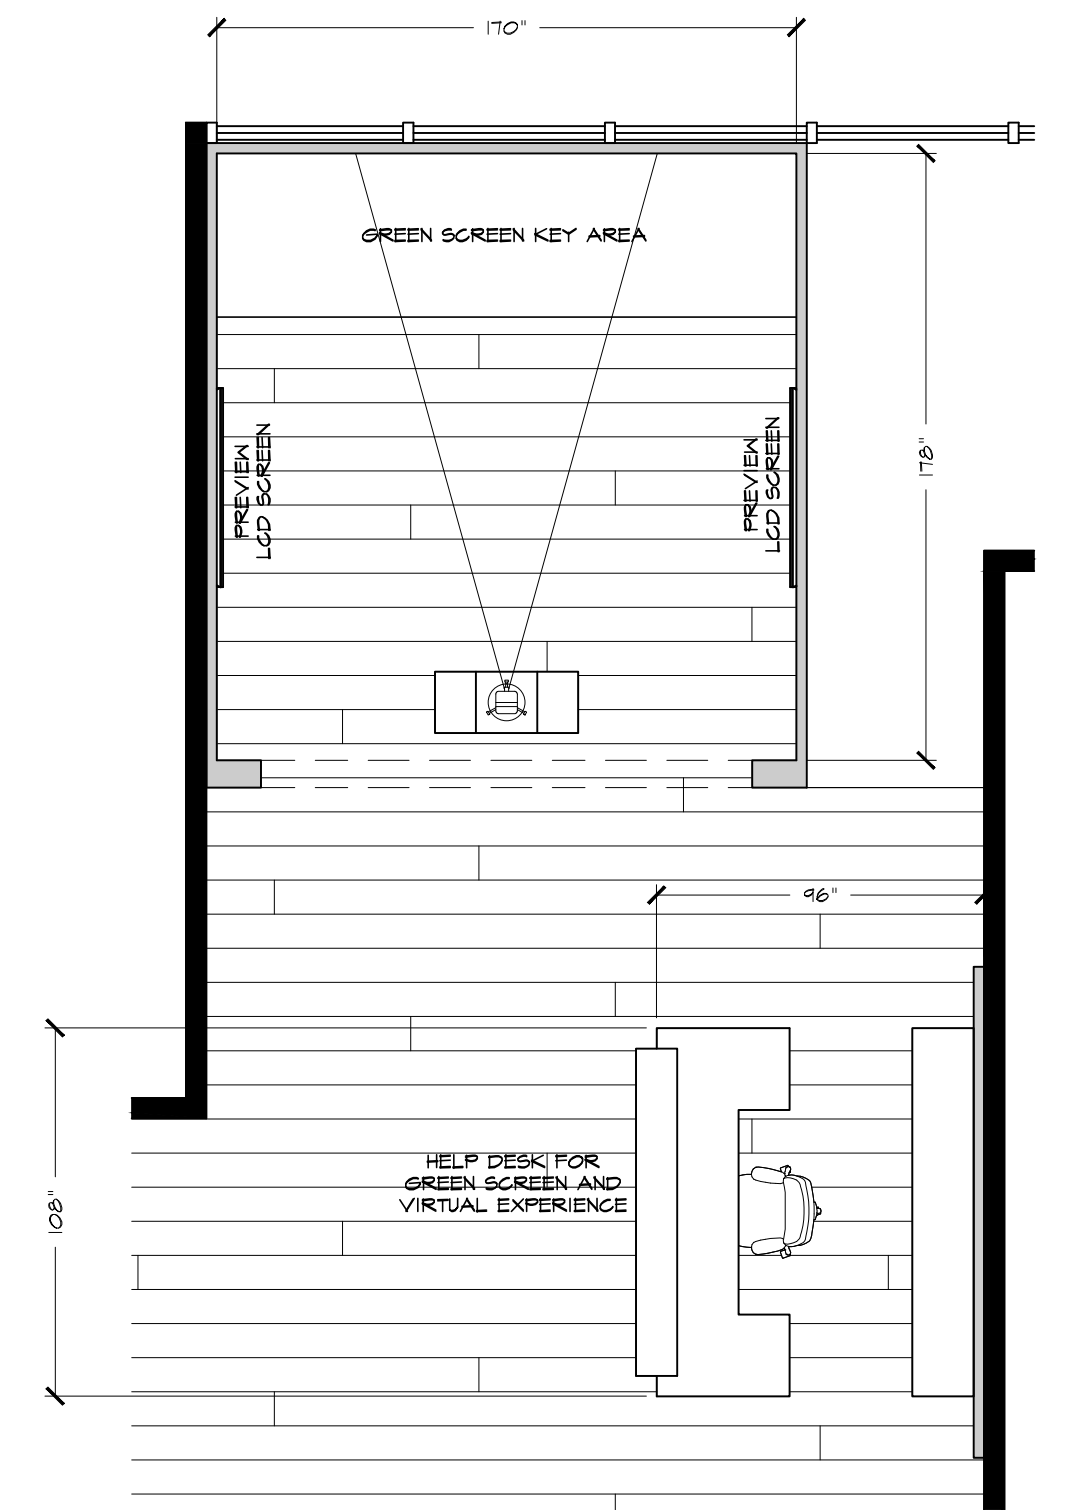

1 LEVEL 2 - SUITES AND MEETING AREA

SCALE: 1/4" = 1'

2 LEVEL 2 - GREEN SCREEN

SCALE: 1/4" = 1'

3 LEVEL 2 - HALL OF GREATS

SCALE: 1/4" = 1'

4 LEVEL 2 - VIRTUAL STADIUM

SCALE: 1/4" = 1'