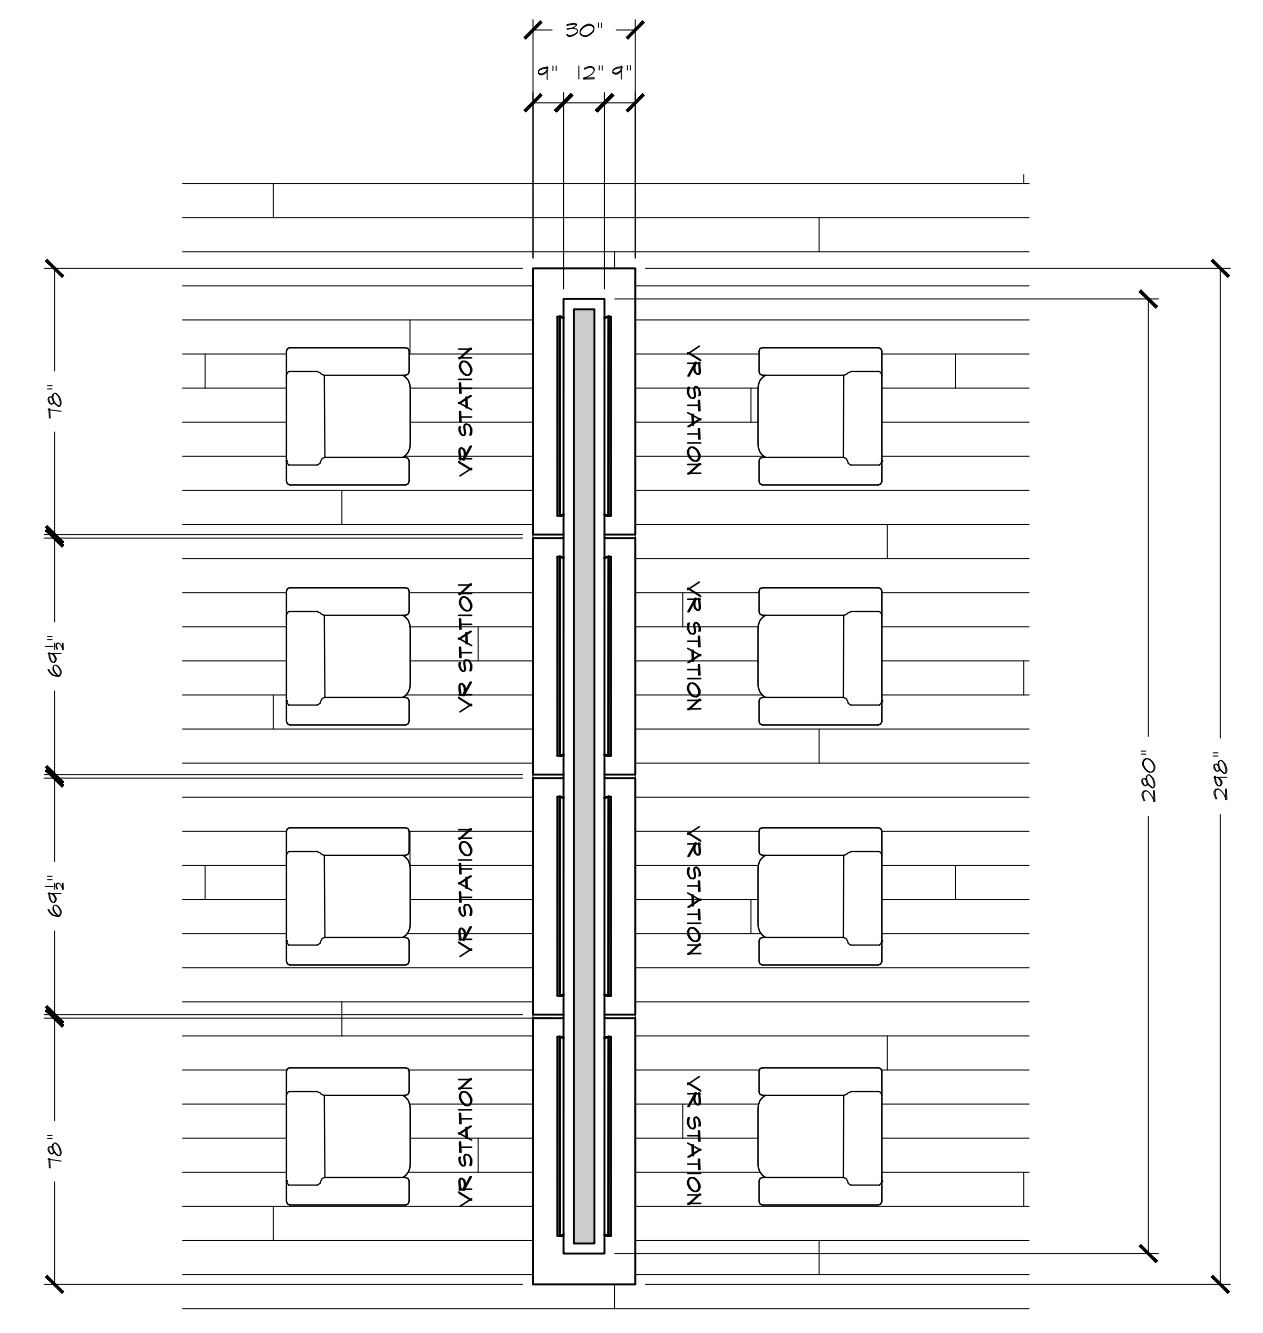

1 LEVEL 2 - SUITES AND MEETING AREA

SCALE: 1/4" = 1'

2 LEVEL 2 - GREEN SCREEN

SCALE: 1/4" = 1'

3 LEVEL 2 - HALL OF GREATS

SCALE: 1/4" = 1'

4 LEVEL 2 - VIRTUAL STADIUM

SCALE: 1/4" = 1'