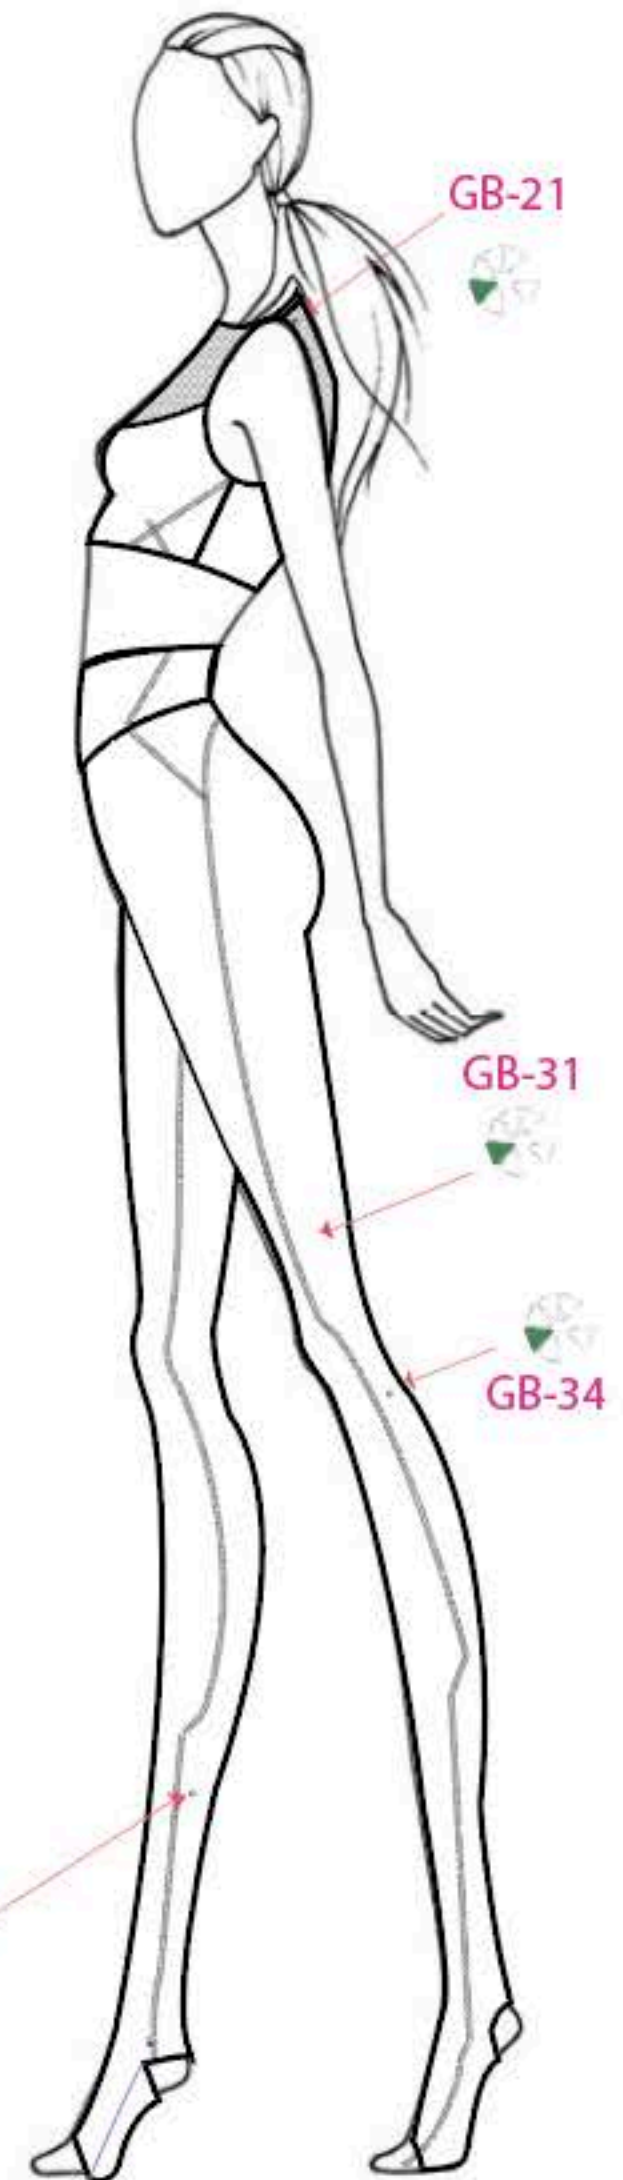

WOOD

GHOSTFLOWER

PERFORMANCE

WOOD LONG LINE BRA
LOGO POINT HTS: 2

WOOD TANK
LOGO POINT HTS: 2

WOOD STIRRUP LEGGING
LOGO POINT HTS: 6

WOOD CROP TANK
LOGO POINT HTS: 2

WOOD JACKET
LOGO POINT HTS: 2

-MESH POCKET LINING
-LASER DETAIL TBD

FABRICS:
SELF: DOUBLE INTERLOCK COMPRESSION SOLID MOSS GREEN/
ALL-OVER PRINT TBD
CONTRAST 1: POWER MESH (IN STOCK GREEN OR IN STOCK BLACK)

TRIMS:
-JACKET ZIPPER + ZIPPER-PULL
-(14 TOTAL) LOGO POINT HTS
-(5 TOTAL) LOGO NON-POINT HTS (PRINTED IN INTERIOR)