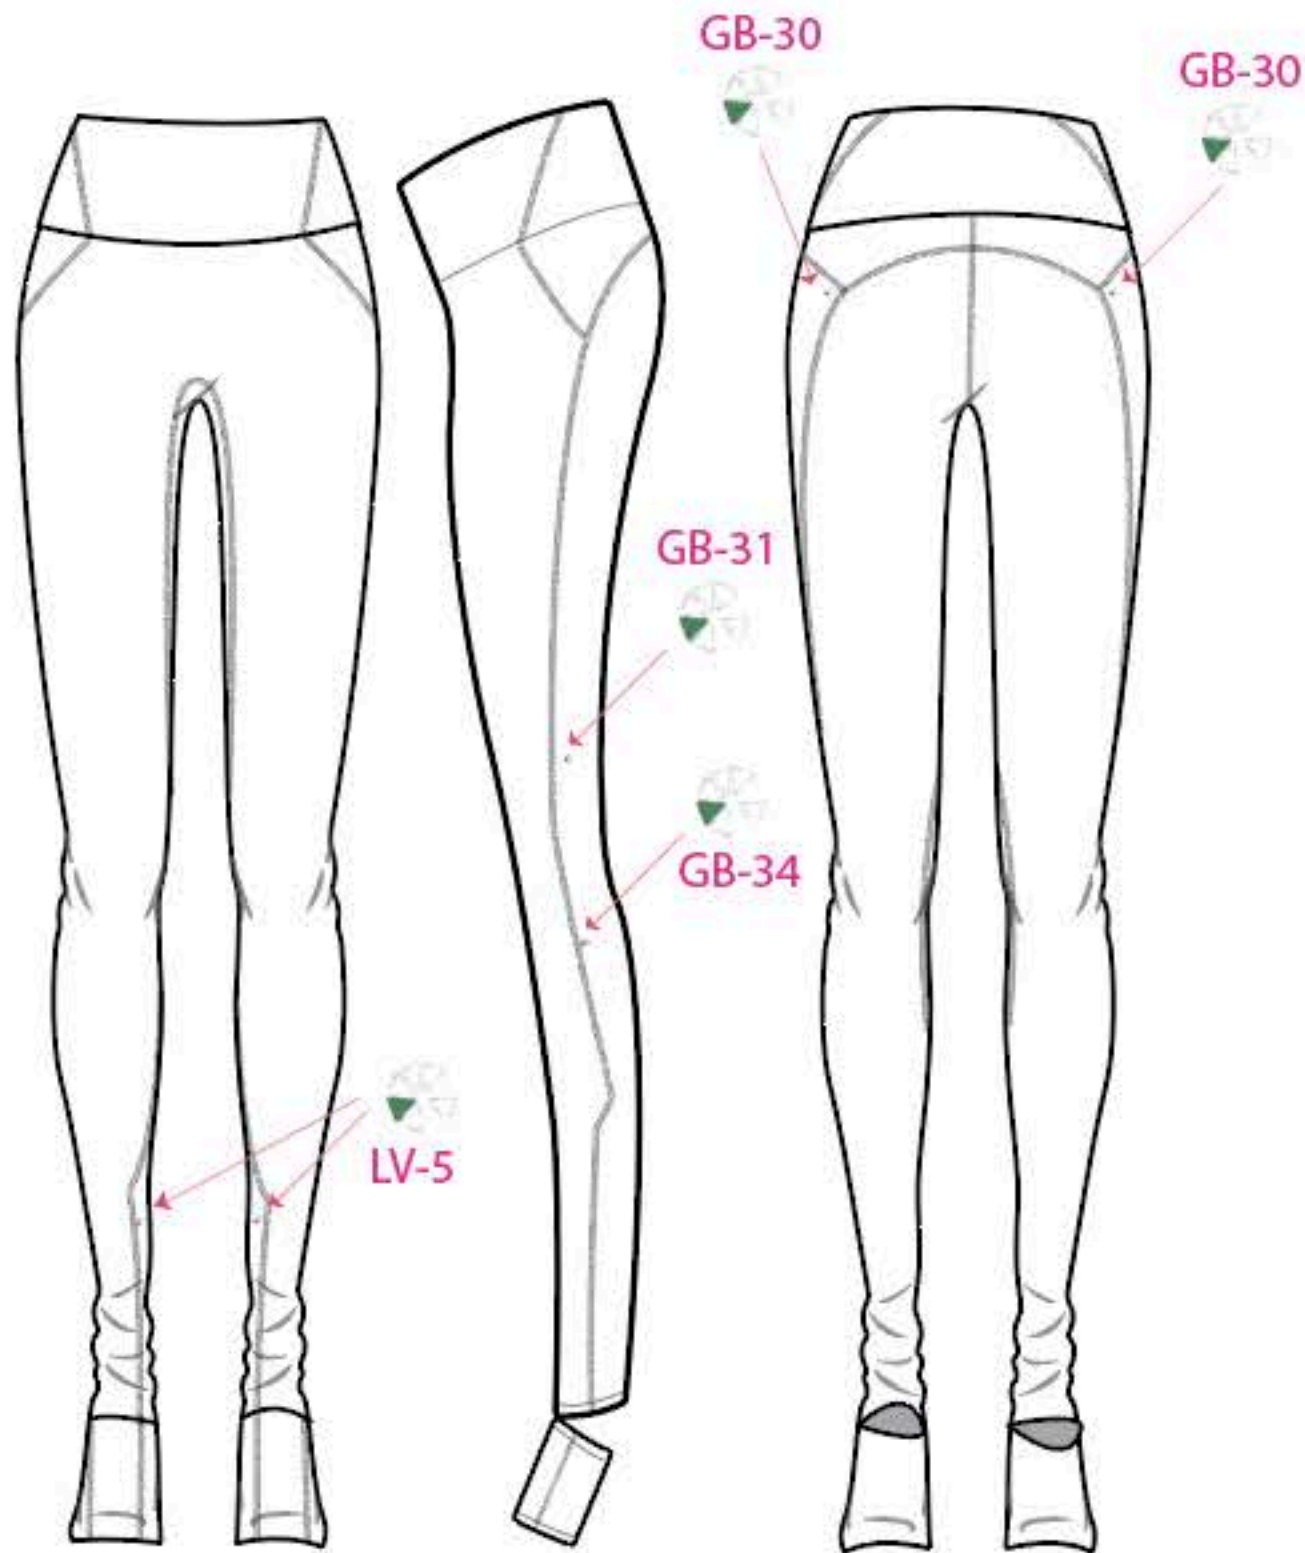

WOOD

GHOSTFLOWER

PERFORMANCE

WOOD LONG LINE BRA
LOGO POINT HTS: 2

WOOD TANK
LOGO POINT HTS: 2

WOOD STIRRUP LEGGING
LOGO POINT HTS: 6

WOOD CROP TANK
LOGO POINT HTS: 2

WOOD JACKET
LOGO POINT HTS: 2

-MESH POCKET LINING
-LASER DETAIL TBD

FABRICS:
SELF: DOUBLE INTERLOCK COMPRESSION SOLID MOSS GREEN/
ALL-OVER PRINT TBD
CONTRAST 1: POWER MESH (IN STOCK GREEN OR IN STOCK BLACK)

TRIMS:
-JACKET ZIPPER + ZIPPER-PULL
-(14 TOTAL) LOGO POINT HTS
-(5 TOTAL) LOGO NON-POINT HTS (PRINTED IN INTERIOR)