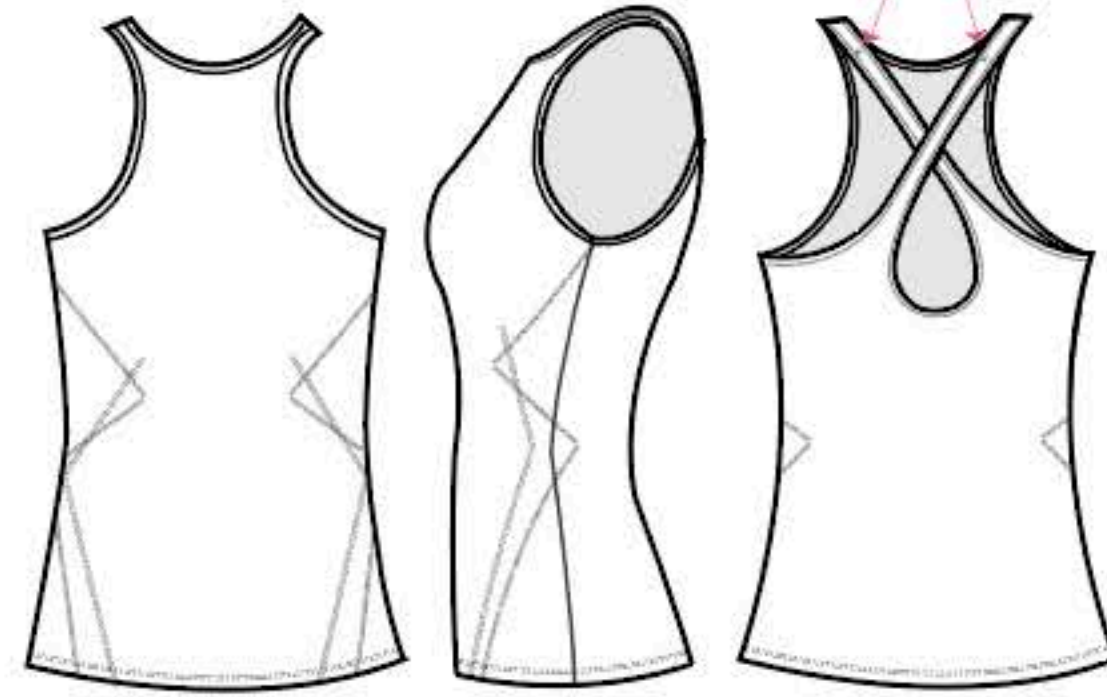

WOOD

GHOSTFLOWER

PERFORMANCE

WOOD LONG LINE BRA
LOGO POINT HTS: 2

WOOD TANK
LOGO POINT HTS: 2

WOOD STIRRUP LEGGING
LOGO POINT HTS: 6

WOOD CROP TANK
LOGO POINT HTS: 2

WOOD JACKET
LOGO POINT HTS: 2

-MESH POCKET LINING
-LASER DETAIL TBD

FABRICS:
SELF: DOUBLE INTERLOCK COMPRESSION SOLID MOSS GREEN/
ALL-OVER PRINT TBD
CONTRAST 1: POWER MESH (IN STOCK GREEN OR IN STOCK BLACK)

TRIMS:
-JACKET ZIPPER + ZIPPER-PULL
-(14 TOTAL) LOGO POINT HTS
-(5 TOTAL) LOGO NON-POINT HTS (PRINTED IN INTERIOR)