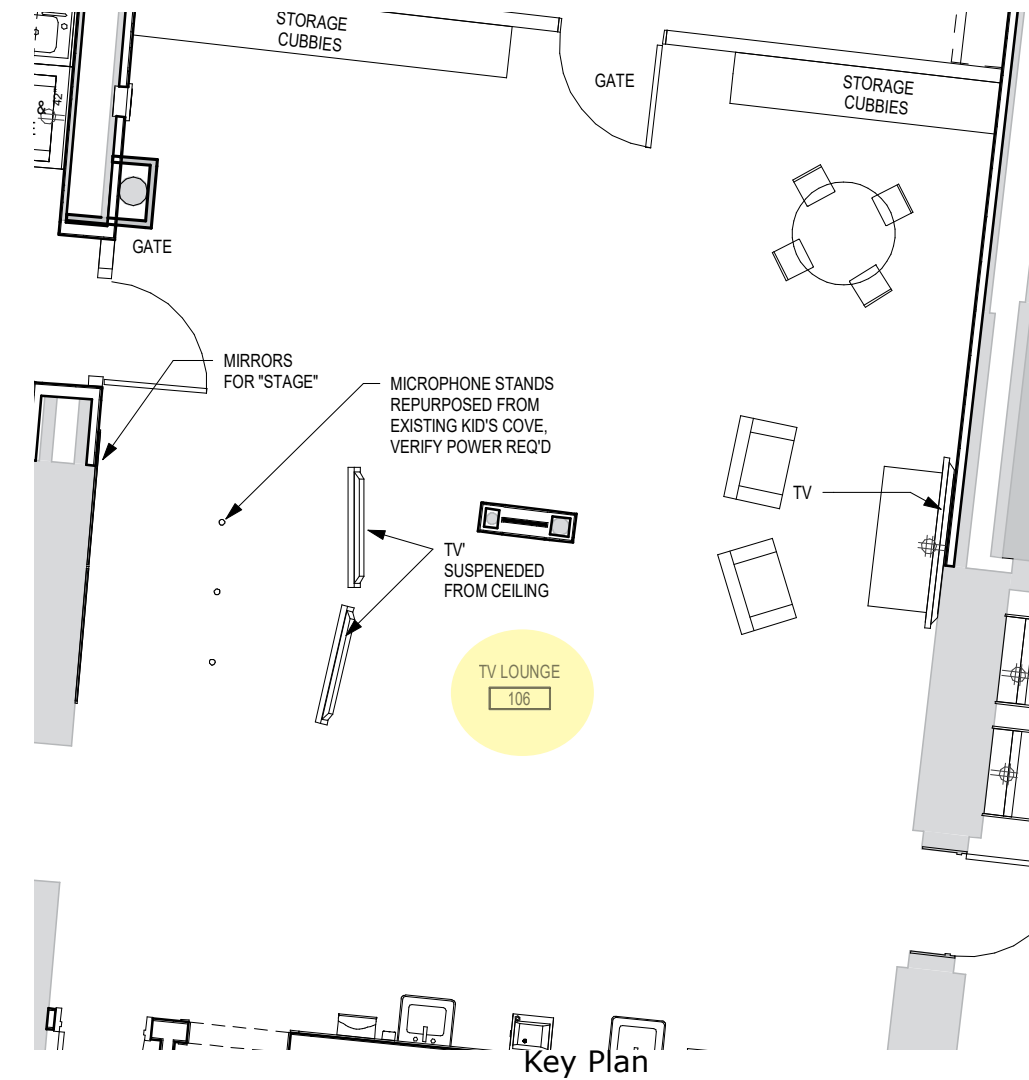

Snack Bar Dining Chair

Key Plan

Flooring

Paint

Rubber Flooring

Countertops

Wood Finish

Activity Chair

Carpet

HINCKLEY - KID'S COVE

GAMING AREA FURNITURE & FINISHES

TV Lounge Chair

Activity Chair

Chair Back

Chair Seat

Activity Table (36" Dia)