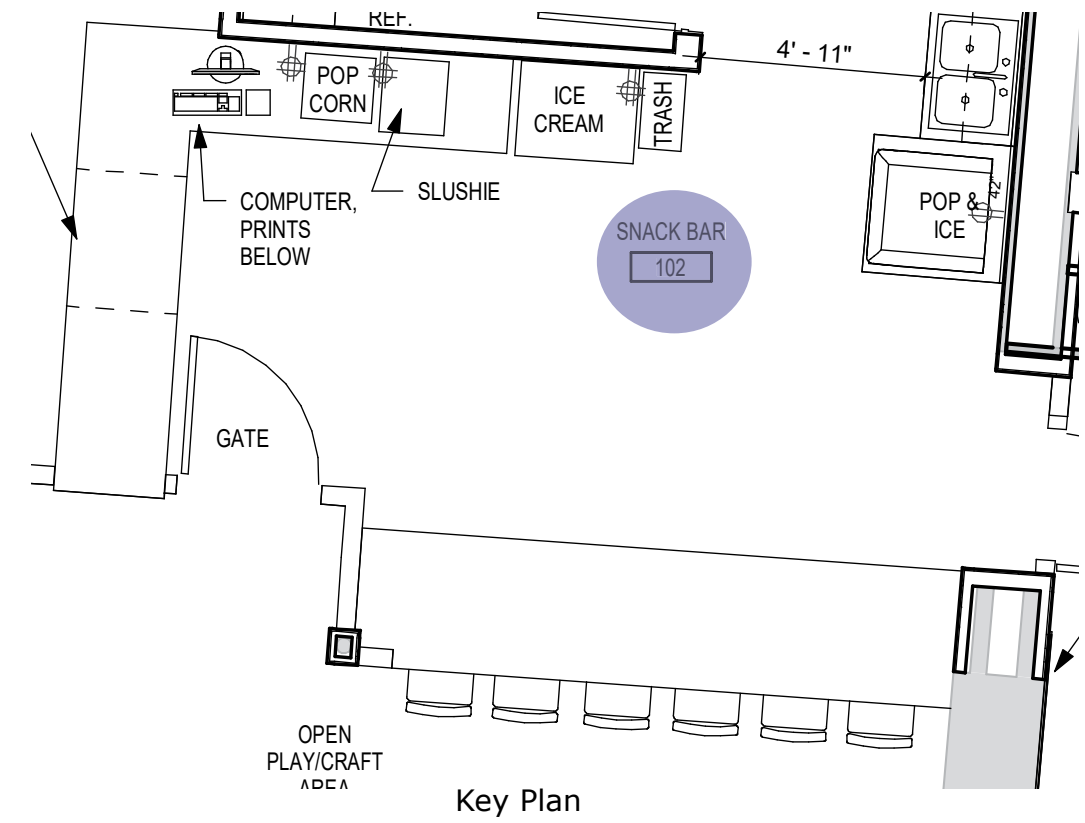

KIDS COVE FF&E PRESENTATION
FEBRUARY 15, 2018

BID PACK 12

HINCKLEY
KID'S COVE

HINCKLEY - KID'S COVE

OVERALL FLOOR PLAN

COUNT	
INFANTS:	8
TODDLERS/KIDS:	55
TOTAL:	63

HINCKLEY - KID'S COVE

ENLARGED PLAN

Snack Bar Dining Chair

Key Plan

Flooring

Paint

Rubber Flooring

Countertops

Wood Finish

Activity Chair

Activity Table (48" Dia)

Key Plan

Seats: 18

Paint

Rubber Flooring

Rocker Chair

Key Plan

Toddler Height Chair

Toddler Height Table (36" Dia)

Countertops

Wood Finish

Paint

Carpet

Ottoman

Vinyl

Key Plan