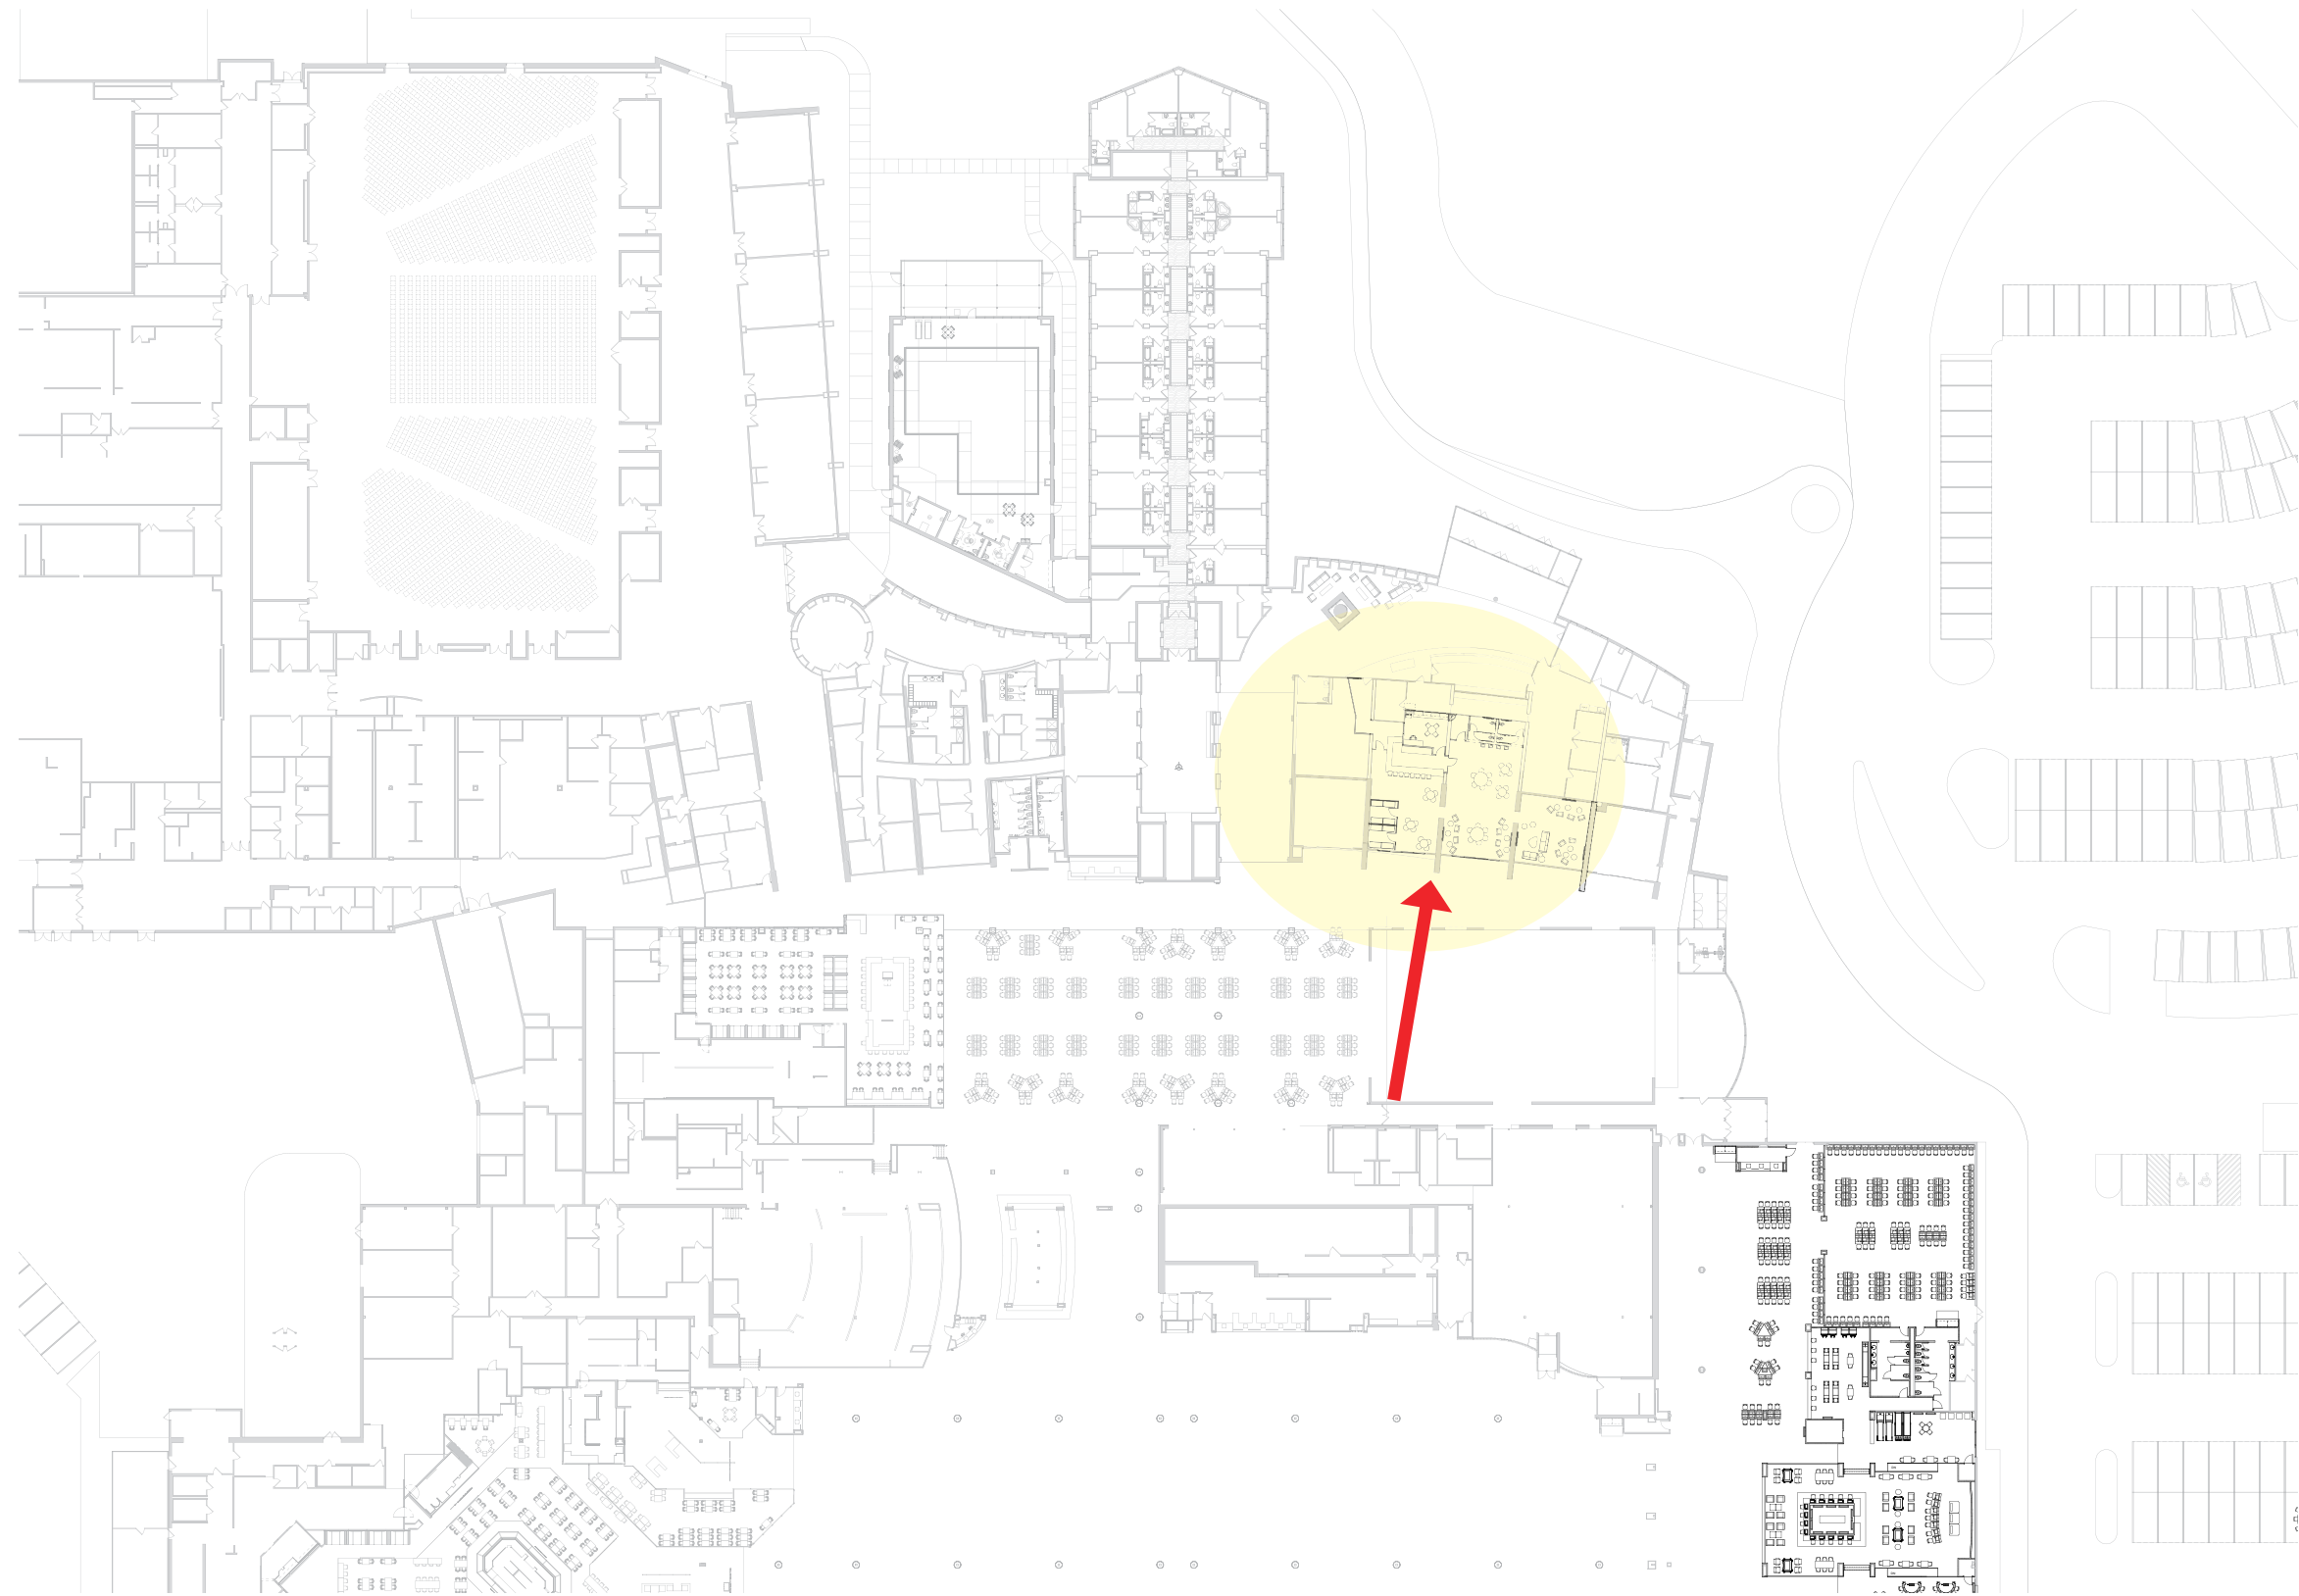

KIDS COVE FF&E PRESENTATION
FEBRUARY 15, 2018

BID PACK 12

HINCKLEY
KID'S COVE

HINCKLEY - KID'S COVE

OVERALL FLOOR PLAN

COUNT	
INFANTS:	8
TODDLERS/KIDS:	55
TOTAL:	63

HINCKLEY - KID'S COVE

ENLARGED PLAN

Activity Table (48" Dia)

Key Plan

Seats: 18

Paint

Rubber Flooring

Rocker Chair

Key Plan

Toddler Height Chair