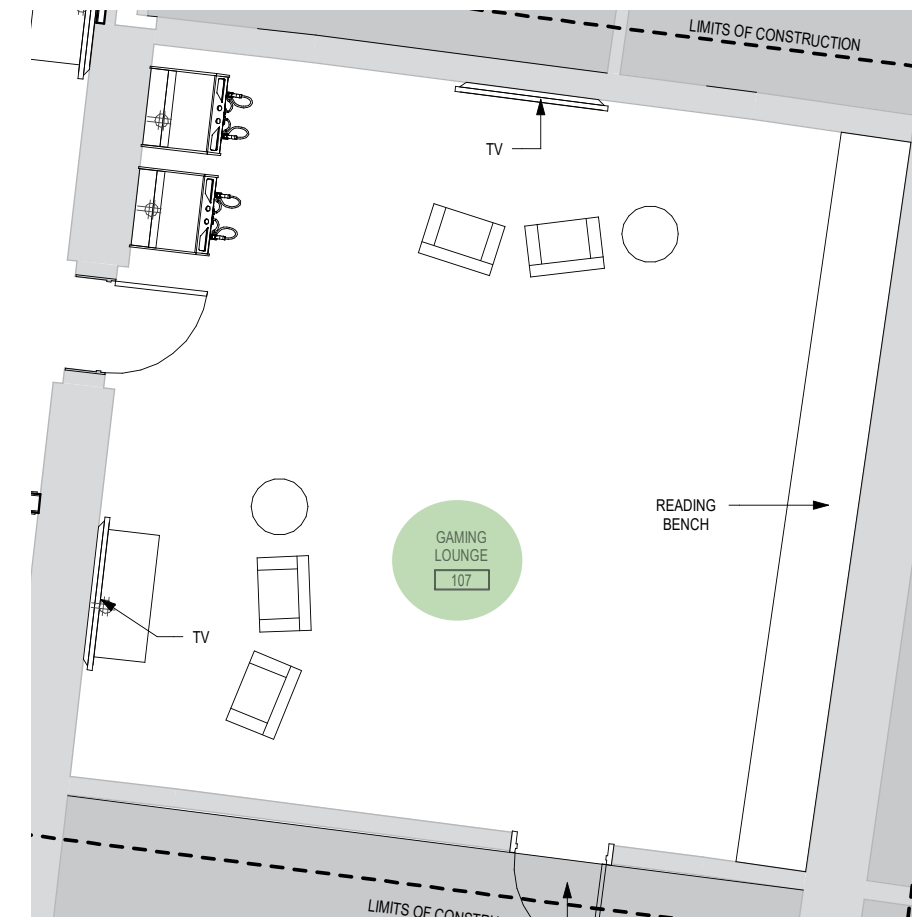

Activity Table (48" Dia)

Key Plan

Seats: 18

Paint

Rubber Flooring

Rocker Chair

Key Plan

Toddler Height Chair

Toddler Height Table (36" Dia)

Countertops

Wood Finish

Paint

Carpet

Ottoman

Vinyl

Key Plan

Carpet

HINCKLEY - KID'S COVE

GAMING AREA FURNITURE & FINISHES

TV Lounge Chair

Activity Chair

Chair Back

Chair Seat

Activity Table (36" Dia)