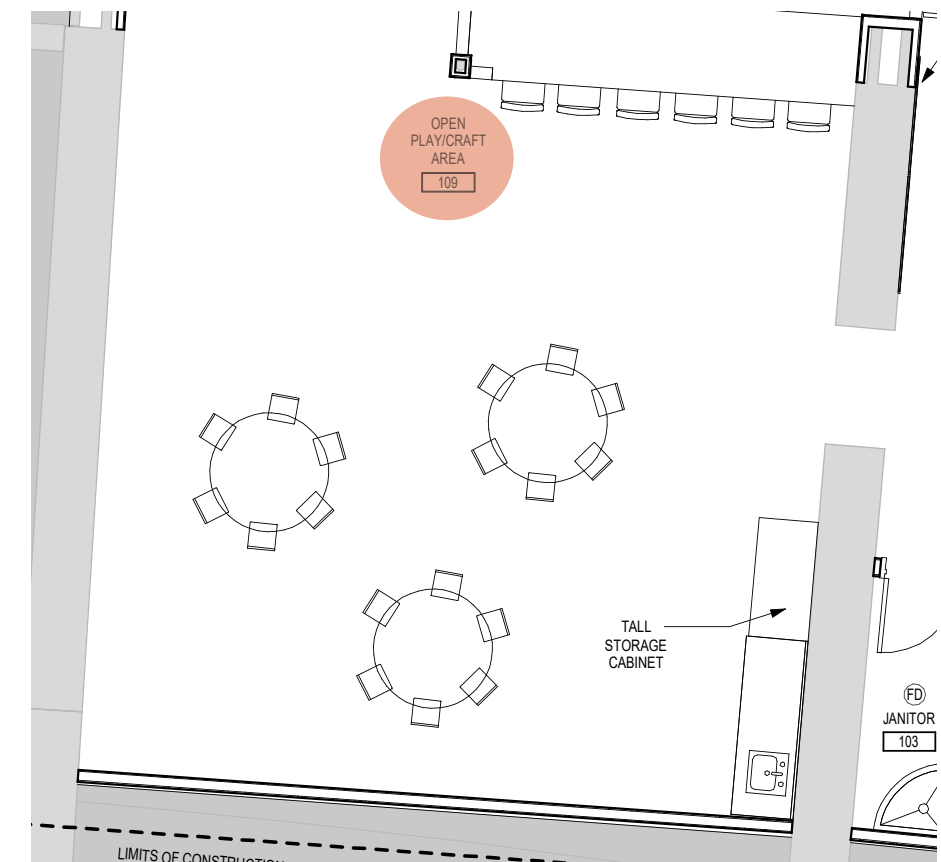

Snack Bar Dining Chair

Key Plan

Flooring

Paint

Rubber Flooring

Countertops

Wood Finish

Activity Chair

Activity Table (48" Dia)

Key Plan

Seats: 18

Paint

Rubber Flooring

Rocker Chair

Key Plan

Toddler Height Chair