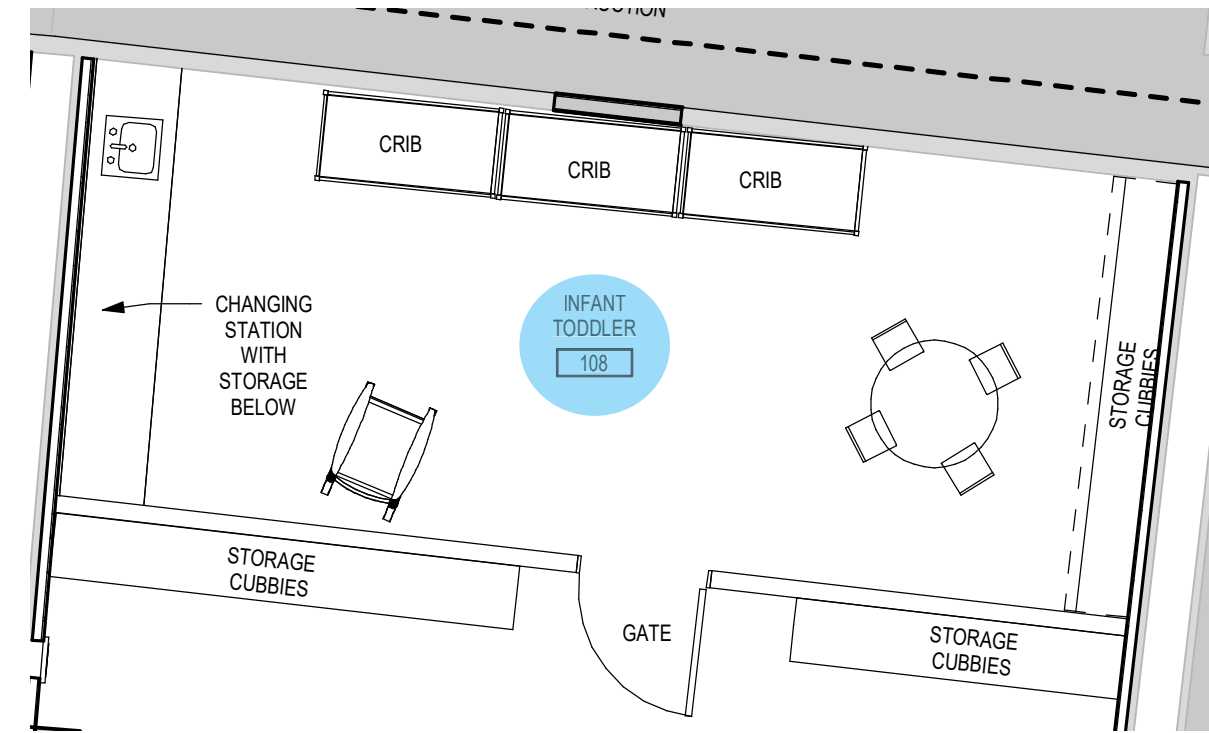

Activity Table (48" Dia)

Key Plan

Seats: 18

Paint

Rubber Flooring

Rocker Chair

Key Plan

Toddler Height Chair

Toddler Height Table (36" Dia)

Countertops

Wood Finish

Paint

Carpet

Ottoman

Vinyl

Key Plan

Carpet

HINCKLEY - KID'S COVE

GAMING AREA FURNITURE & FINISHES

TV Lounge Chair

Activity Chair

Chair Back

Chair Seat

Activity Table (36" Dia)