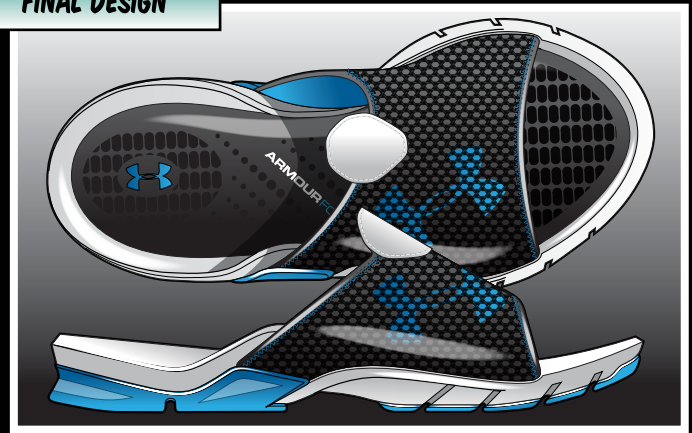

PTH'11 AND ECLIPSE

UNDER ARMOUR: ATHLETIC SLIDES FOR THE COMPETITIVE ATHLETE
RELEASED SPRING 2011

IDEATION

FINAL DESIGN

PTH'11

FEATURES

- * MPZ "MOLDED PROTECTION ZONE" UPPER
- * VELCRO CLOSURE FOR ADJUSTABLE FIT
- * HF WEDLED TPU BRANDING
- * DUAL-INJECTION TPR MASSAGE FOOTBED
- * EVA / RUBBER CONSTRUCTION

FEATURES

- * TPU / MESH FUSED UPPER
- * MOLDED 4D FOAM COMFORT FOOTBED
- * EVA / RUBBER CONSTRUCTION

ECLIPSE