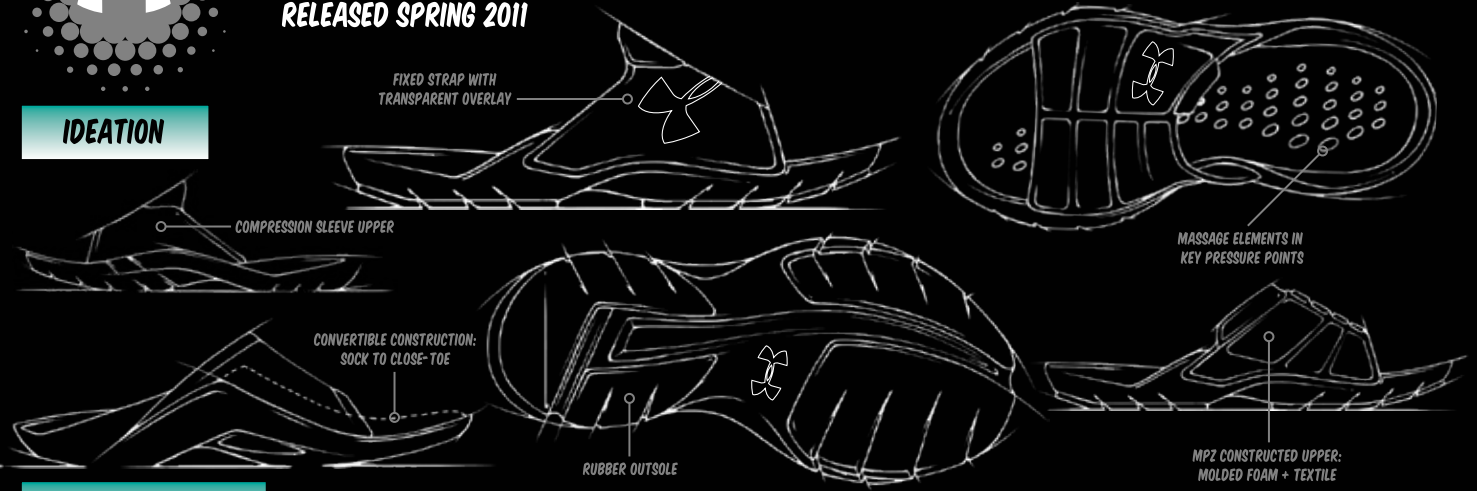

PTH'11 AND ECLIPSE

UNDER ARMOUR: ATHLETIC SLIDES FOR THE COMPETITIVE ATHLETE
RELEASED SPRING 2011

IDEATION

FINAL DESIGN

PTH'11

FEATURES

- * MPZ "MOLDED PROTECTION ZONE" UPPER
- * VELCRO CLOSURE FOR ADJUSTABLE FIT
- * HF WEDLED TPU BRANDING
- * DUAL-INJECTION TPR MASSAGE FOOTBED
- * EVA / RUBBER CONSTRUCTION

FEATURES

- * TPU / MESH FUSED UPPER
- * MOLDED 4D FOAM COMFORT FOOTBED
- * EVA / RUBBER CONSTRUCTION

ECLIPSE