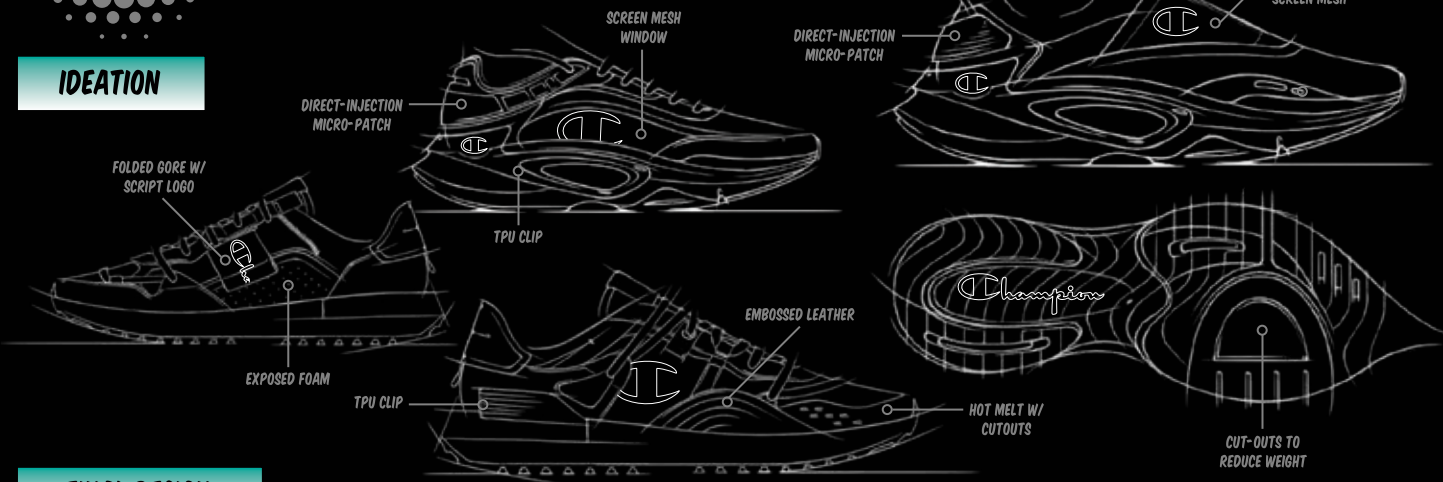

RELAY FUTURE AND OT COVER

CHAMPION: ROCHESTER COLLECTION
RELEASED SPRING 2022

IDEATION

FINAL DESIGN

FEATURES

- ✦ GORE WITH ELASTIC SHROUD COVER
- ✦ DIRECT-INJECTION HEEL COUNTER
- ✦ REFLECTIVE ACCENTS
- ✦ ANODIZED TPU CLIP

RELAY FUTURE

OT COVER

FEATURES

- ✦ DISRUPTIVE, ASYMMETRICAL DESIGN
- ✦ HERITAGE CHAMPION DETAILS
- ✦ MIX OF MODERN AND CLASSIC MATERIALS
- ✦ DI-CUT EVA WITH RUBBER AND TPU CLIP