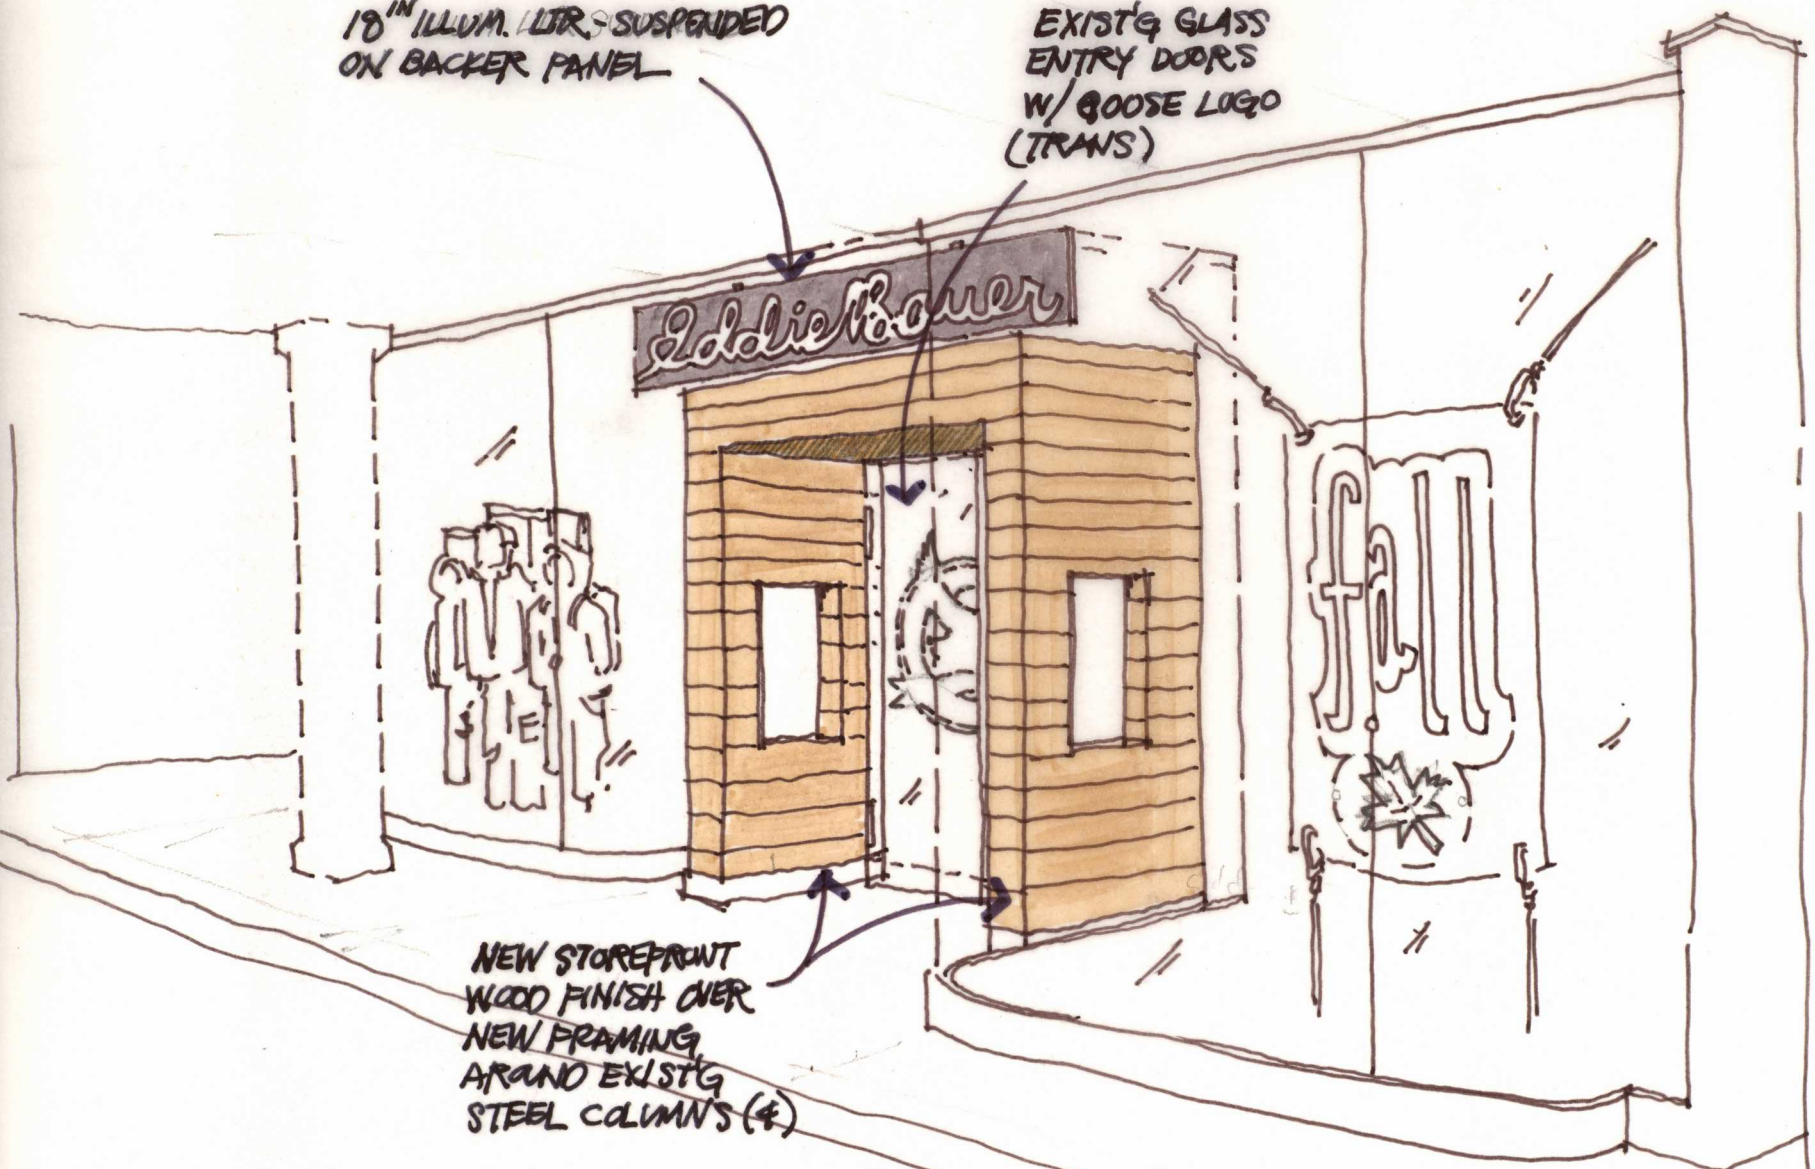

18" ILLUM. LTR. SUSPENDED
ON BACKER PANEL

EXIST'G GLASS
ENTRY DOORS
W/ GOOSE LOGO
(TRANS)

NEW STOREFRONT
WOOD FINISH OVER
NEW FRAMING
AROUND EXIST'G
STEEL COLUMNS (4)

EB@ OXMOOR - TEMP

PROPOSED RE-BRANDED STOREFRONT 07.15.08