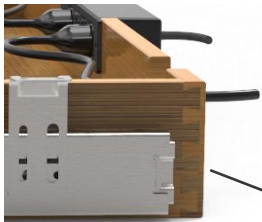

Surface power grommet for ease of access and saving your members an additional purchase.

TECH Drawer

The TECH drawer dimensions are 21" x 14.25" x 3.5" and is designed to house your daily working technology.. The Power Strip is the "One cord out" solution, and the primary power cord that exits the desk.