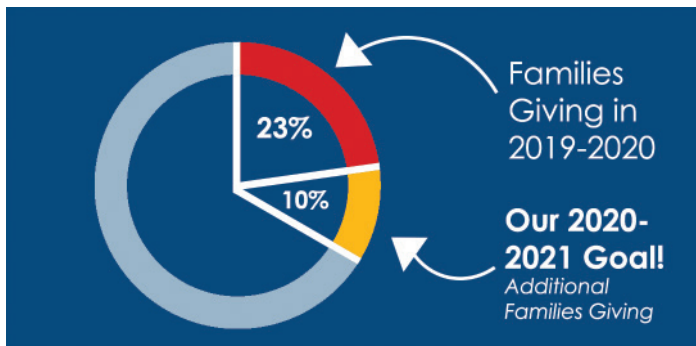

HOW YOU CAN HELP

Will you prayerfully consider supporting the Eagles OneFund on a monthly or annual basis? Our goal this year is to reach – and even surpass – 33% giving participation from our MRCA families. Regular giving provides a solid foundation of funding that we can depend upon, but every gift makes a difference, no matter the amount!

WAYS TO GIVE

Please make a monthly or one-time gift to MRCA in one of the following ways:

Check (made payable to MRCA, memo line Eagles OneFund)

Online at mitchellroadchristian.org/giving

MRCA App

Stock Transfer (call Development Office, 864-268-2210 ext. 2310, prior to placing stock transfer)

Your gifts to the Eagles OneFund are tax deductible. Remember, your employer may match your charitable contributions to MRCA. Contact your employer for details. MRCA donors may choose to direct their gifts to a particular area of the school.