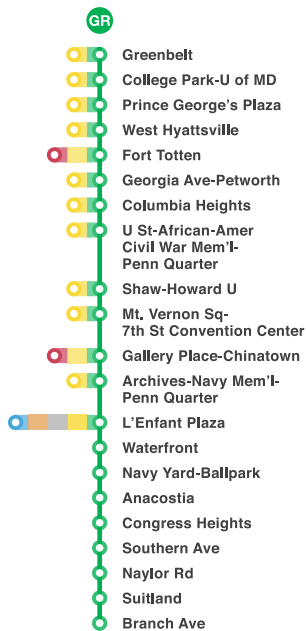

# YELLOW LINE

YL Greenbelt · Franconia-Springfield

# ORANGELINE

OR Vienna-Fairfax-GMU · New Carrollton

# GREEN LINE

GR Greenbelt · Branch Ave

# SILVER LINE

SV Wiehle-Reston East · Largo Town Center