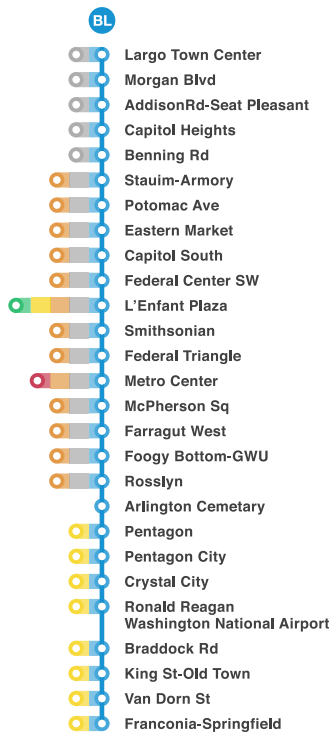

# ORANGELINE

OR Vienna-Fairfax-GMU · New Carrollton

# GREEN LINE

GR Greenbelt · Branch Ave

# BLUE LINE

BL Largo Town Center · Franconia-Springfield

# SILVER LINE

SV Wiehle-Reston East · Largo Town Center