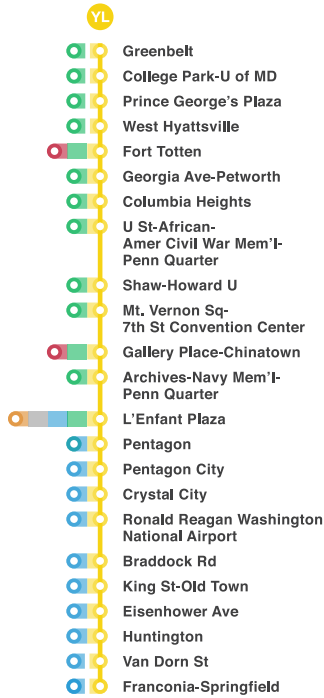

# RED LINE

RD Shady Grove · Glenmont

# YELLOW LINE

YL Greenbelt · Franconia-Springfield

# ORANGELINE

OR Vienna-Fairfax-GMU · New Carrollton

# SILVER LINE

SV Wiehle-Reston East · Largo Town Center