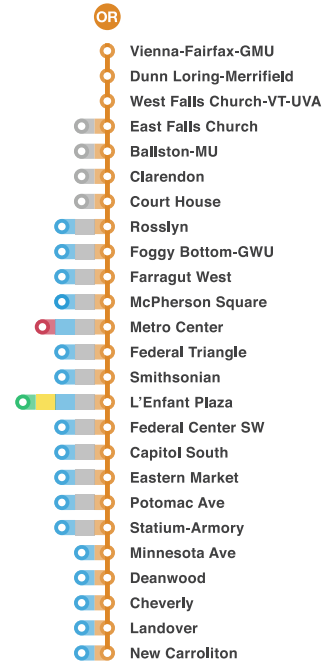

# RED LINE

RD Shady Grove · Glenmont

# YELLOW LINE

YL Greenbelt · Franconia-Springfield

# ORANGELINE

OR Vienna-Fairfax-GMU · New Carrollton

# SILVER LINE

SV Wiehle-Reston East · Largo Town Center