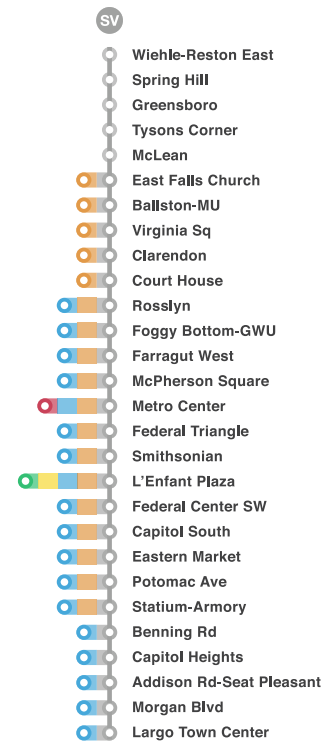

# ORANGELINE

OR Vienna-Fairfax-GMU · New Carrollton

# GREEN LINE

GR Greenbelt · Branch Ave

# BLUE LINE

BL Largo Town Center · Franconia-Springfield

# SILVER LINE

SV Wiehle-Reston East · Largo Town Center