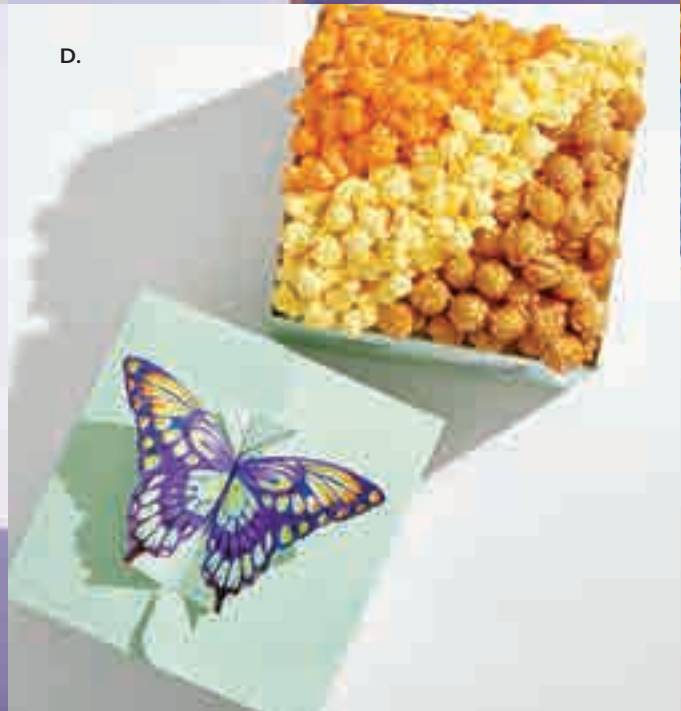

Butter, Cheese, & Caramel Popcorn

3.5 Gallon 56 Cups P265330 \$44.99

6.5 Gallon 104 Cups P265030 \$59.99

P Personalize Your Gift
See page 19 for details

D.

A. BUTTERFLY WISHES ULTIMATE GIFT BOX

Butter, Cheese, Caramel, White Cheddar, Cinnamon Sugar, Cookies & Crème, and Celebration Cornfetti Popcorn, assorted gummi fruit slices, confetti cake batter cookies, and passion fruit flavored hard candy. 36.4 oz.