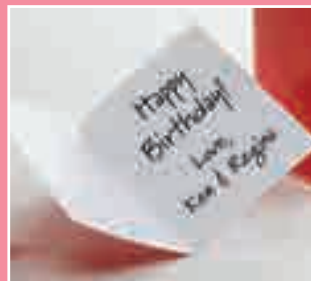

Add a Personal Touch to Your Gifts!

P

Look for this symbol throughout the catalog. It indicates gifts that can be personalized with a photo, your own message or both!

OPTION 1: Photo Label \$5 EACH

Create a label with a photo, a personal message or both! The label comes affixed to the tin lid. We have lots of labels to choose from each season. Shop our selection online.

OPTION 2: Gift Tag \$5 EACH

Gift tags are perfect for towers and gift boxes. Personalize your gift tag with a photo, a cheerful message or both! Choose gift tag designs fitting for each season. Shop from our selection online.