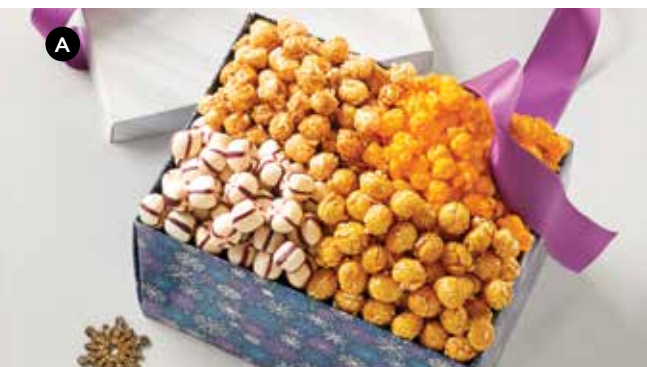

A SPARKLING SNOWFALL INCREDIBLE GIFT BOX [Ⓚ]_D

Includes Cheese, Caramel, and Cinnamon Sugar Popcorn along with soft butter pomegranate candy. 13.8 oz C24801 **$24.99**

B SPARKLING SNOWFALL CHOCOLATE LOVERS GIFT BOX

This gift box filled with nine flavors of Popcorn: Butter, Cheese, Caramel, White Cheddar, Cinnamon Sugar, S'Mores, Drizzled Caramel, NEW Holiday Peppermint, and NEW Snowflake Sugar Cookie. Also includes Ghirardelli® Milk Chocolate Caramel Squares, Lindt® Lindor Milk Chocolate Truffles, Pirouline® Chocolate Wafers, Candy Coated Oreo® Cookies topped with crushed Peppermint, milk chocolate covered pretzels with snowflake sprinkles, and chocolate covered whoopie pie cookies. 42.2 oz C24803 **$69.99**

C SPARKLING SNOWFALL 6-BOX GIFT TOWER ^P

Towering with Butter, Cheese, Caramel, White Cheddar, Cornfusion™, Cinnamon Sugar, Cranberry Kettle, Chocolate, and Drizzled Caramel Popcorn. Also includes Lindt® Lindor Milk Chocolate Truffles, Harry & David® Strawberry Shortbread Cookies, milk chocolate covered pretzels with snowflake sprinkles, soft butter pomegranate candy, and passion fruit hard candy. 39.5 oz T24801 **$89.99**

D SPARKLING SNOWFALL 3.5 GALLON PREMIUM GIFT TIN ^P

Filled with seven flavors of Popcorn, including NEW Snowflake Sugar Cookie. Also includes Harry & David® Strawberry Jam Shortbread Cookies, and more sweet treats 43.3 oz C24805 **$59.99**

E SPARKLING SNOWFALL CHARCUTERIE BOARD

This reusable board comes with Butter, Cheese, Caramel, White Cheddar, and S'Mores Popcorn, along with white & green mallow twists, holiday ring gummies, and white chocolate covered pretzels. 16.2 oz NA24801 **$39.99**