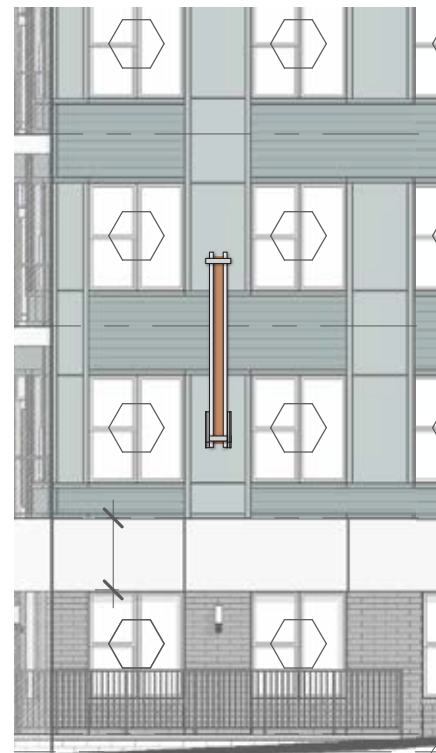

ST-E | Wall Sign

QTY. 1 - SF Set

4" deep aluminum fabricated sign w/ halo-lit circles & face-lit logo graphics. Mounted w/ spacers to building.

Night View

Proposed Signage

Front View

Side View

ST-E.1 | Blade Sign

QTY. 1 - DF

Aluminum fabricated, double sided blade w/ internal white LED illumination. Oversized faces w/ routed and backed graphics. Mounts via (2) mounting arms w/ accents that wrap around face & outer edge. Bird and branch are face-lit channel letter, flush mounted to face of sign.

Proposed Signage (NTS)

Building A - State Street Elevation

Night View

Alternate Colorway

Side A

Edge View

Side B
1/4" = 1'-0"