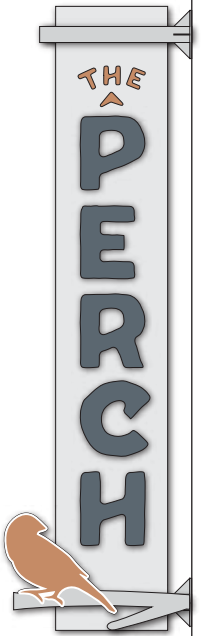

ST-E | Wall Sign

QTY. 1 - SF Set

4" deep aluminum fabricated sign w/ halo-lit circles & face-lit logo graphics. Mounted w/ spacers to building.

Night View

Proposed Signage

Front View

Side View

ST-E.1 | Blade Sign

QTY. 1 - DF

Aluminum fabricated, double sided blade w/ internal white LED illumination. Oversized faces w/ routed and backed graphics. Mounts via (2) mounting arms w/ accents that wrap around face & outer edge. Bird and branch are face-lit channel letter, flush mounted to face of sign.

Proposed Signage (NTS)

Building A - State Street Elevation

Night View

Alternate Colorway

Side A

Edge View

Side B
1/4" = 1'-0"