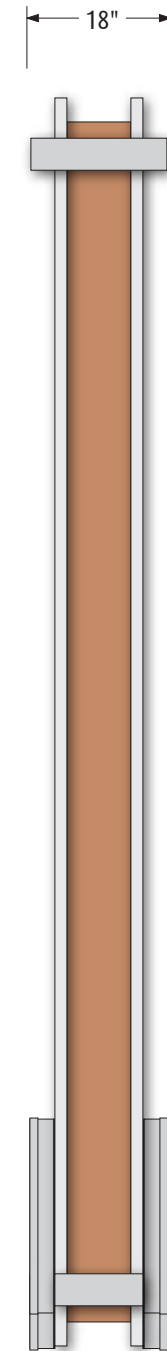

ST-E | Wall Sign

QTY. 1 - SF Set

4" deep aluminum fabricated sign w/ halo-lit circles & face-lit logo graphics. Mounted w/ spacers to building.

Night View

Proposed Signage

Front View

Side View

ST-E.1 | Blade Sign

QTY. 1 - DF

Aluminum fabricated, double sided blade w/ internal white LED illumination. Oversized faces w/ routed and backed graphics. Mounts via (2) mounting arms w/ accents that wrap around face & outer edge. Bird and branch are face-lit channel letter, flush mounted to face of sign.

Proposed Signage (NTS)

Building A - State Street Elevation

Night View

Alternate Colorway

Side A

Edge View

Side B
1/4" = 1'-0"