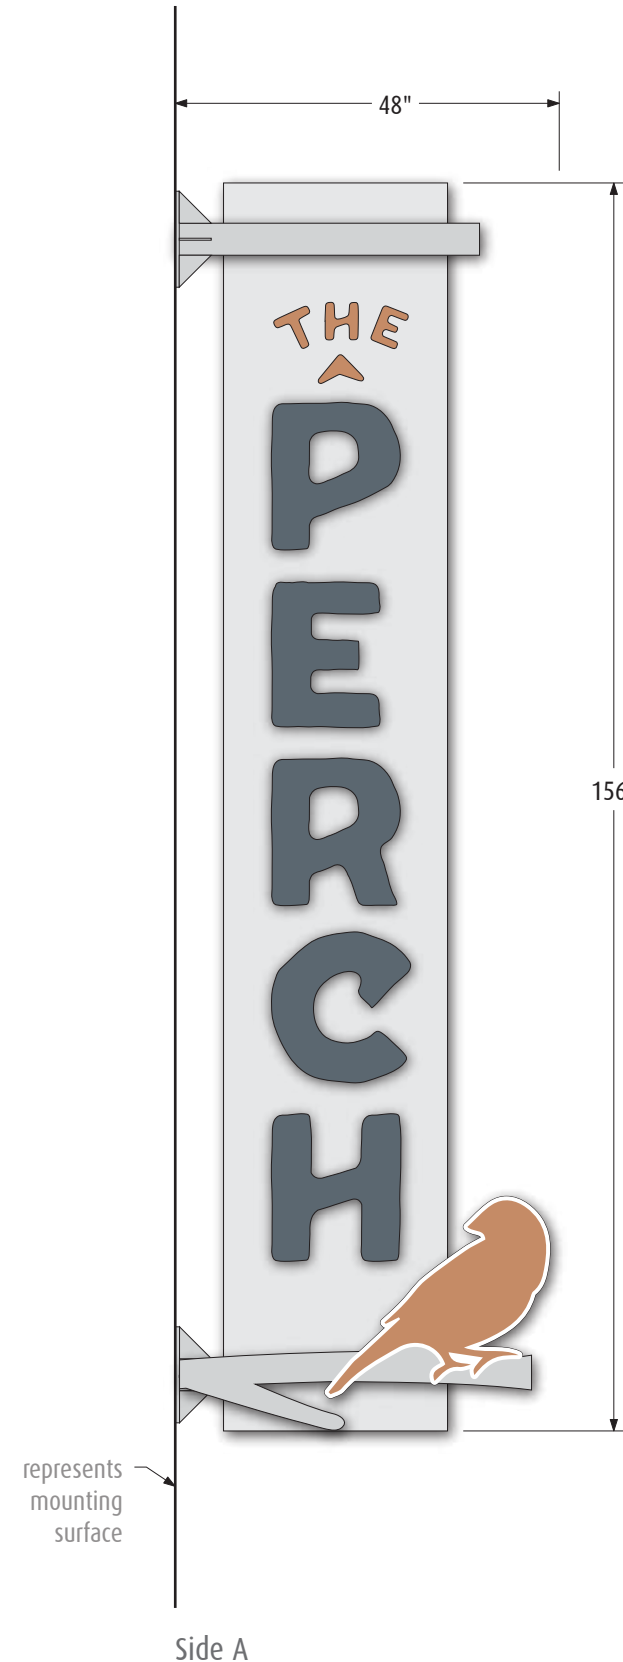

ST-E | Wall Sign

QTY. 1 - SF Set

4" deep aluminum fabricated sign w/ halo-lit circles & face-lit logo graphics. Mounted w/ spacers to building.

Night View

Proposed Signage

Front View

Side View

ST-E.1 | Blade Sign

QTY. 1 - DF

Aluminum fabricated, double sided blade w/ internal white LED illumination. Oversized faces w/ routed and backed graphics. Mounts via (2) mounting arms w/ accents that wrap around face & outer edge. Bird and branch are face-lit channel letter, flush mounted to face of sign.

Proposed Signage (NTS)

Building A - State Street Elevation

Night View

Alternate Colorway

Side A

Edge View

Side B
1/4" = 1'-0"