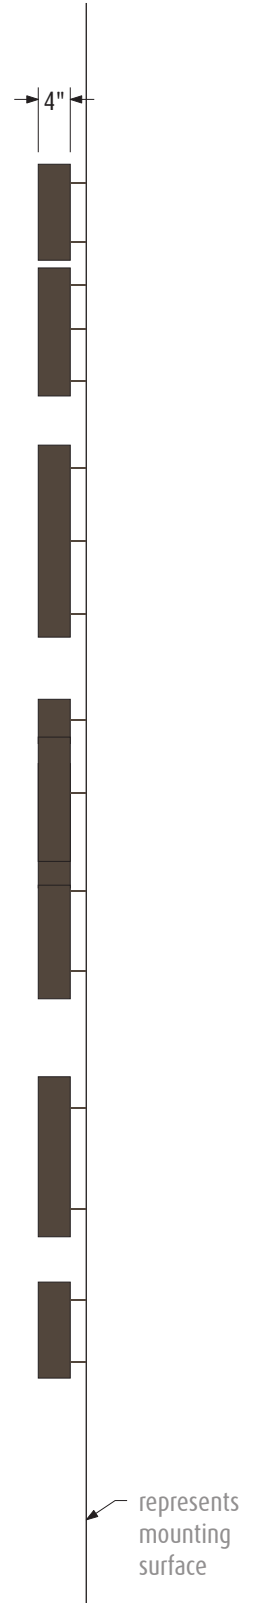

ST-E | Wall Sign

QTY. 1 - SF Set

4" deep aluminum fabricated sign w/ halo-lit circles & face-lit logo graphics. Mounted w/ spacers to building.

Night View

Proposed Signage

Front View

Side View

ST-E.1 | Blade Sign

QTY. 1 - DF

Aluminum fabricated, double sided blade w/ internal white LED illumination. Oversized faces w/ routed and backed graphics. Mounts via (2) mounting arms w/ accents that wrap around face & outer edge. Bird and branch are face-lit channel letter, flush mounted to face of sign.

Proposed Signage (NTS)

Building A - State Street Elevation

Night View

Alternate Colorway

Side A

Edge View

Side B
1/4" = 1'-0"