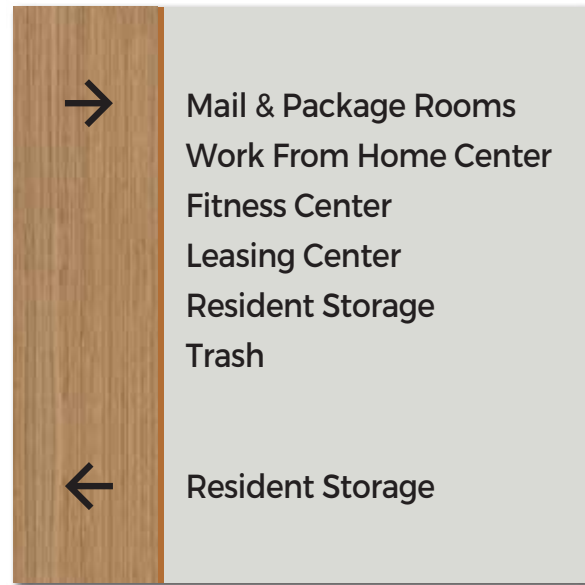

Interior Sign Family - Panel Signs

1/8" non-glare acrylic panel w/ subsurface printed background, faux wood & graphics. Evacuation map holder to have clear insert window for map insert by client (layered assembly w/ spacers).

Font: Alexandria-Regular

Colors:

- SC-905 Black
- Pantone Cool Gray 1C
- PMS 7512C Copper
- Faux Wood Print
  (to match Wilsonart 7996 Natural Recon)

ST7 - Large Directional
12"W x 12"H