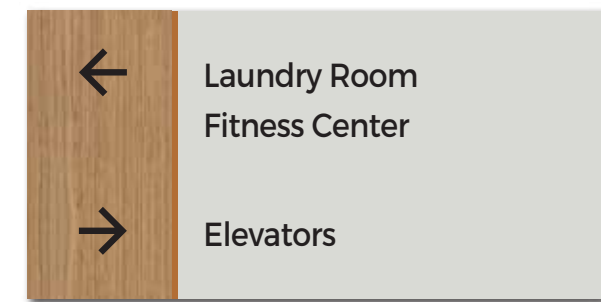

ST9 - Small Directional
12"W x 6"H