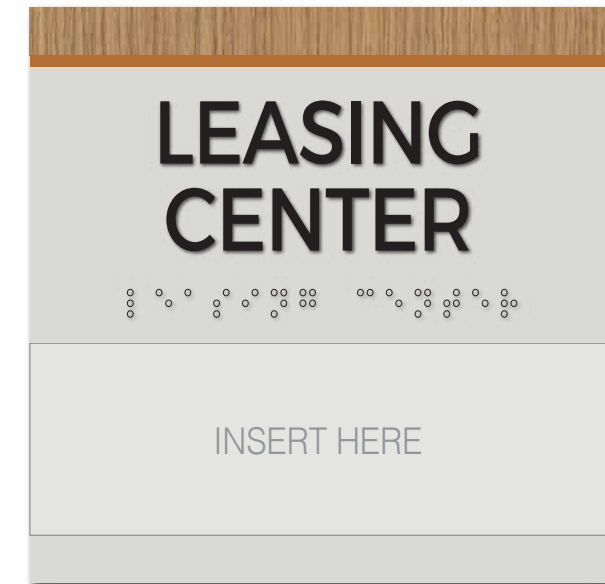

Interior Sign Family - ADA Signs

1/8" non-glare acrylic panel w/ subsurface printed background, faux wood graphic & surface printed tactile copy & raster braille. Office ID to have clear insert window area (layered assembly w/ spacers).

Font: Alexandria-Regular

Colors:

- SC-905 Black
- Pantone Cool Gray 1C
- PMS 7512C Copper
- Faux Wood Print
(to match Wilsonart 7996 Natural Recon)

ST15 - Major Room ID
7"W x 4.5"H

ST16 - Standard Room ID
7"W x 4"H

ST31 - Exterior Room ID
7"W x 4"H

ST17 - Unit ID
4.5"W x 4.5"H

ST18 - Office ID
6"W x 6"H

Proposed Signage

Braille shown for visual representation only. Final braille will be typeset prior to production

Interior Sign Family - ADA Signs