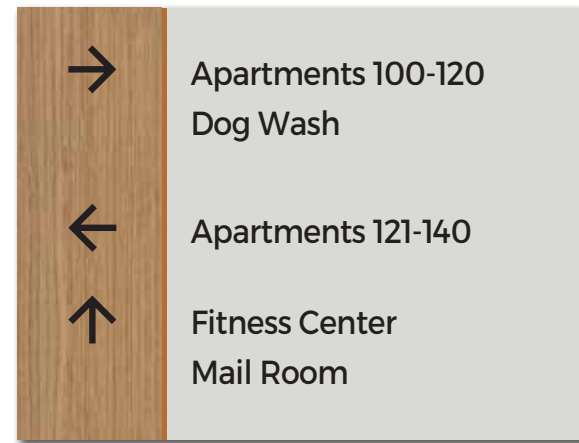

ST8 - Medium Directional
12"W x 9"H