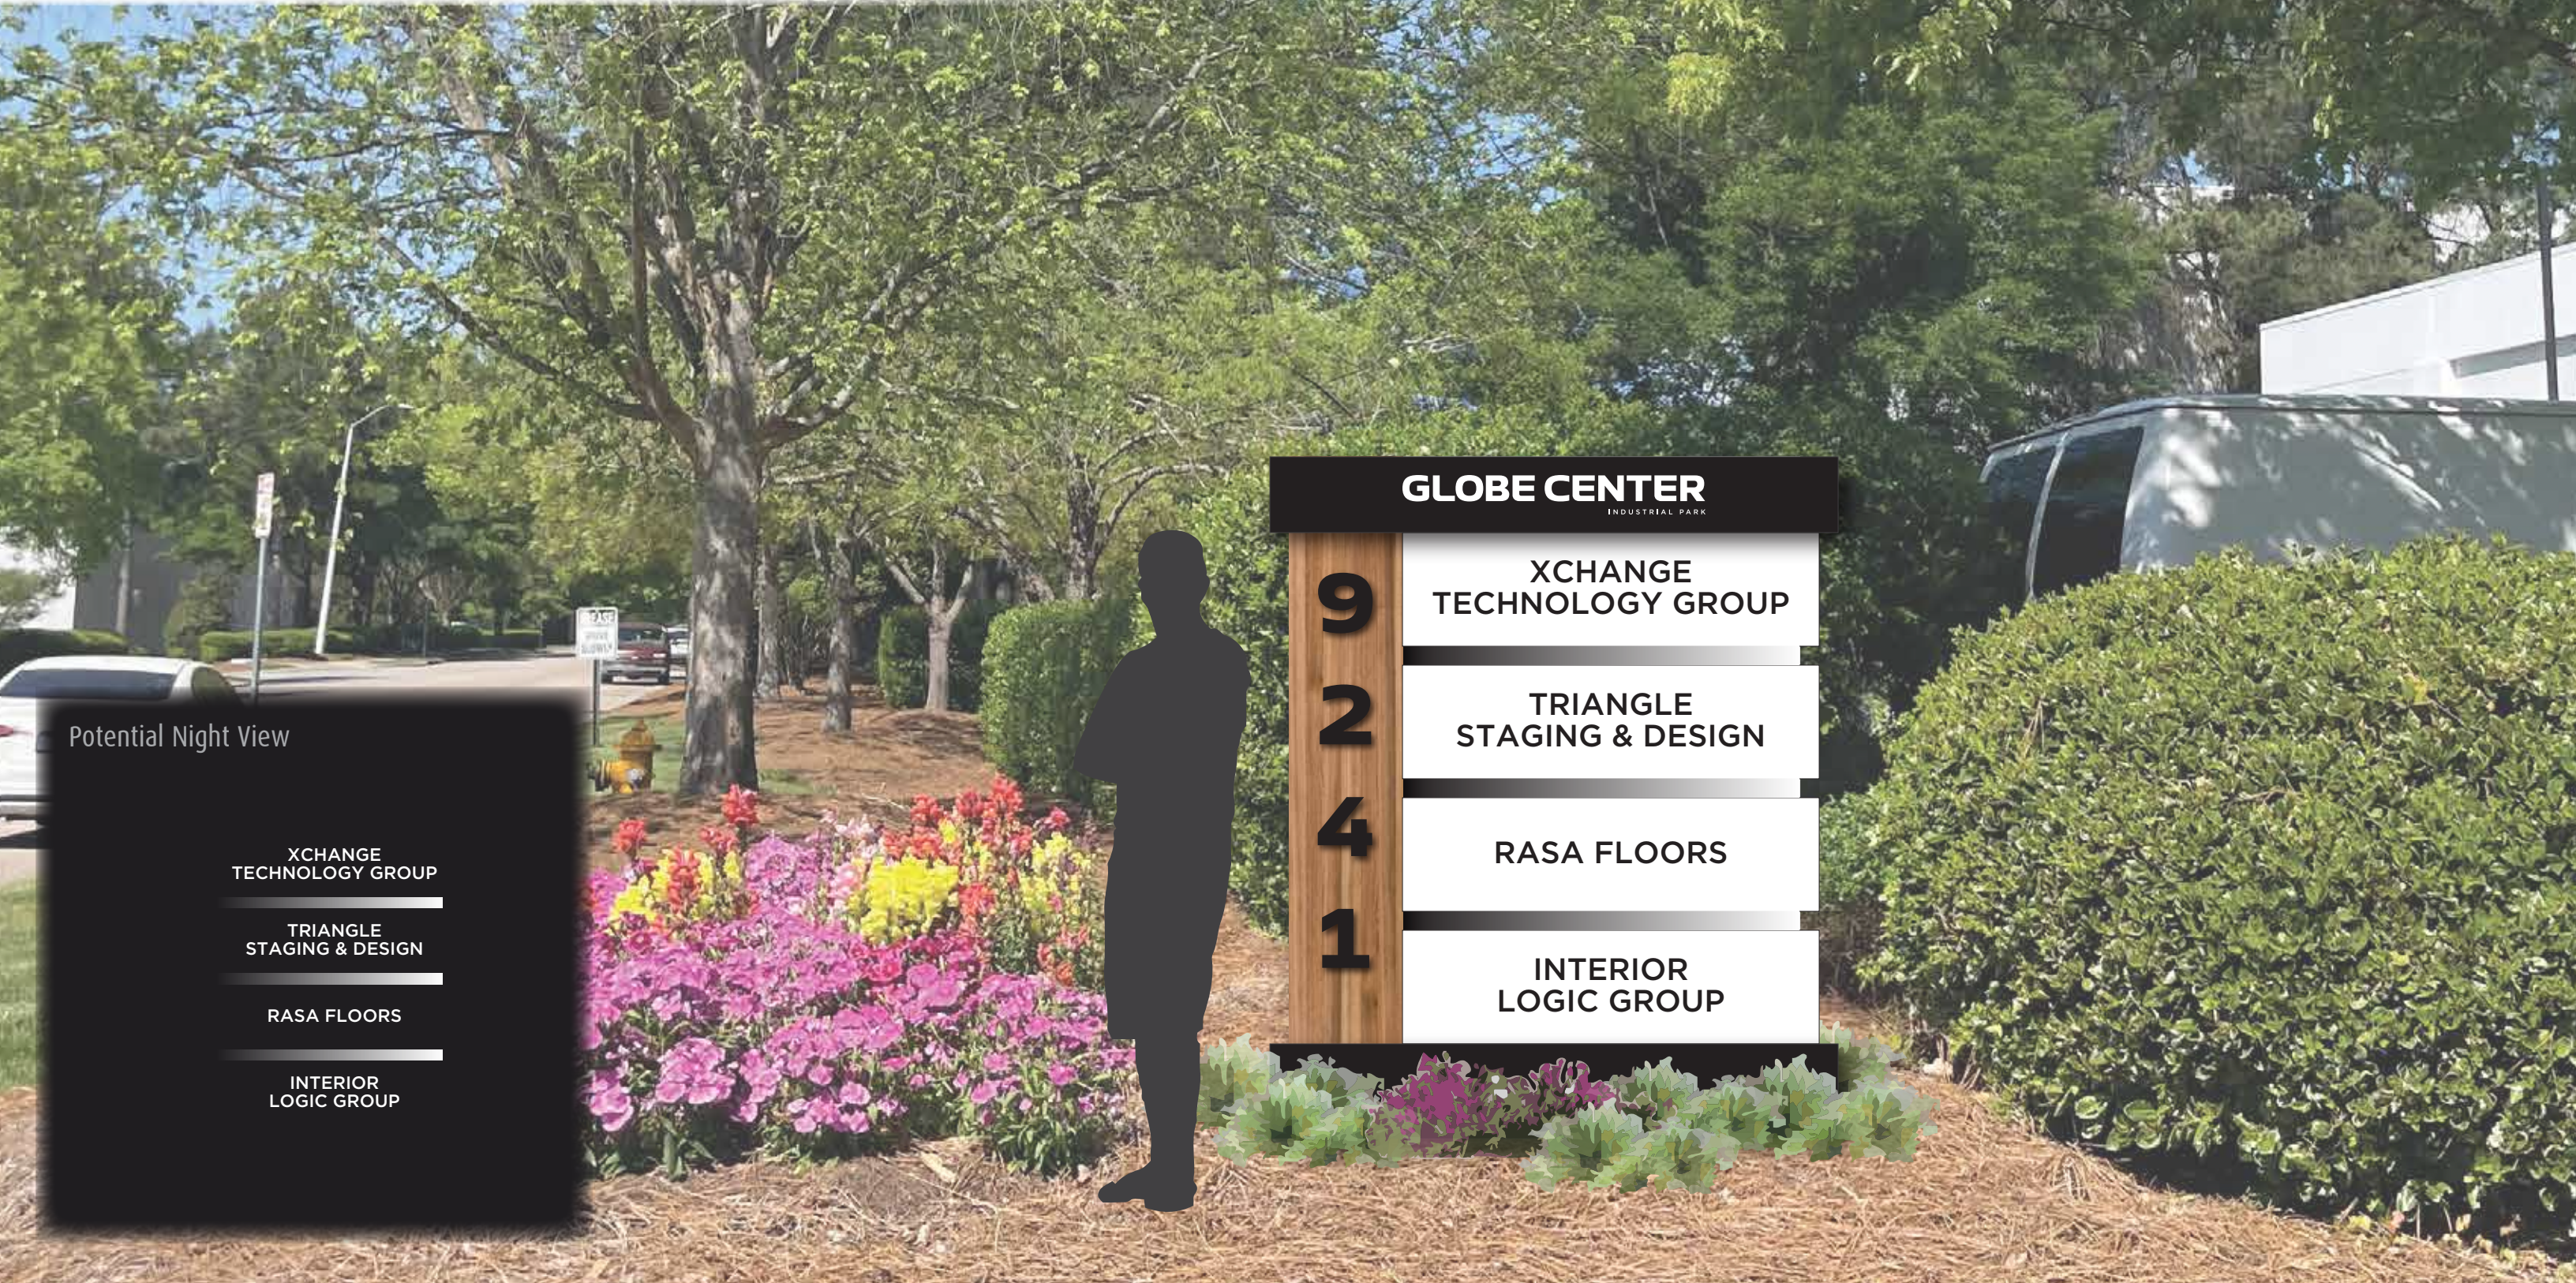

See details on following page.

Potential Night View

GLOBE CENTER
INDUSTRIAL PARK

GLOBE CENTER

INDUSTRIAL PARK

ST-A | Main ID - Option 2

QTY. 1 - SF

Aluminum fabricated, single sided monument. "GLOBE CENTER" are face-lit channel letters that sit atop faux wood beam w/ push-thru "INDUSTRIAL PARK" letters. Base is triangular shape w/ inset reveal w/ option for cove lighting.

Font/logo: provided
Colors:

Top View
Scale 3/8" = 1'-0"

See details on following page.

Potential Night View

XCHANGE
TECHNOLOGY GROUP

TRIANGLE
STAGING & DESIGN

RASA FLOORS

INTERIOR
LOGIC GROUP

INTERIOR
LOGIC GROUP

ST-B | Secondary ID - Option 2

QTY. 1 - SF

Aluminum fabricated, single sided monument. Vertical faux wood beam w/ 1/4" thick aluminum address numbers. Individual tenant panels w/ routed out & acrylic backed copy; option to illuminate between panels.