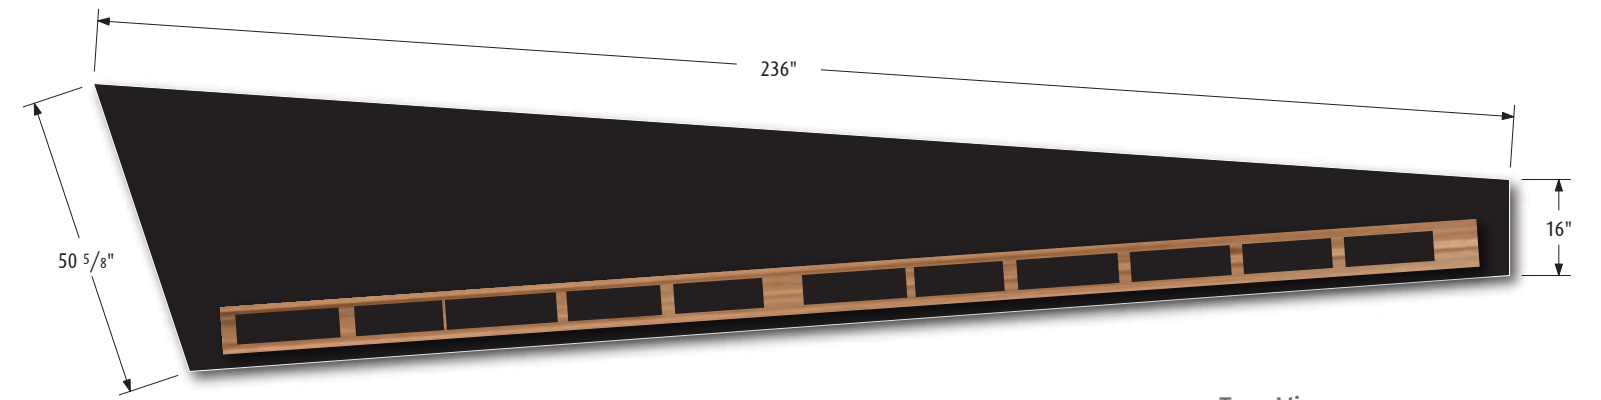

See details on following page.

Potential Night View

GLOBE CENTER
INDUSTRIAL PARK

GLOBE CENTER

INDUSTRIAL PARK

ST-A | Main ID - Option 2

QTY. 1 - SF

Aluminum fabricated, single sided monument. "GLOBE CENTER" are face-lit channel letters that sit atop faux wood beam w/ push-thru "INDUSTRIAL PARK" letters. Base is triangular shape w/ inset reveal w/ option for cove lighting.

Font/logo: provided
Colors:

Top View
Scale 3/8" = 1'-0"

See details on following page.

Potential Night View

XCHANGE
TECHNOLOGY GROUP

TRIANGLE
STAGING & DESIGN

RASA FLOORS

INTERIOR
LOGIC GROUP

INTERIOR
LOGIC GROUP

ST-B | Secondary ID - Option 2

QTY. 1 - SF

Aluminum fabricated, single sided monument. Vertical faux wood beam w/ 1/4" thick aluminum address numbers. Individual tenant panels w/ routed out & acrylic backed copy; option to illuminate between panels.