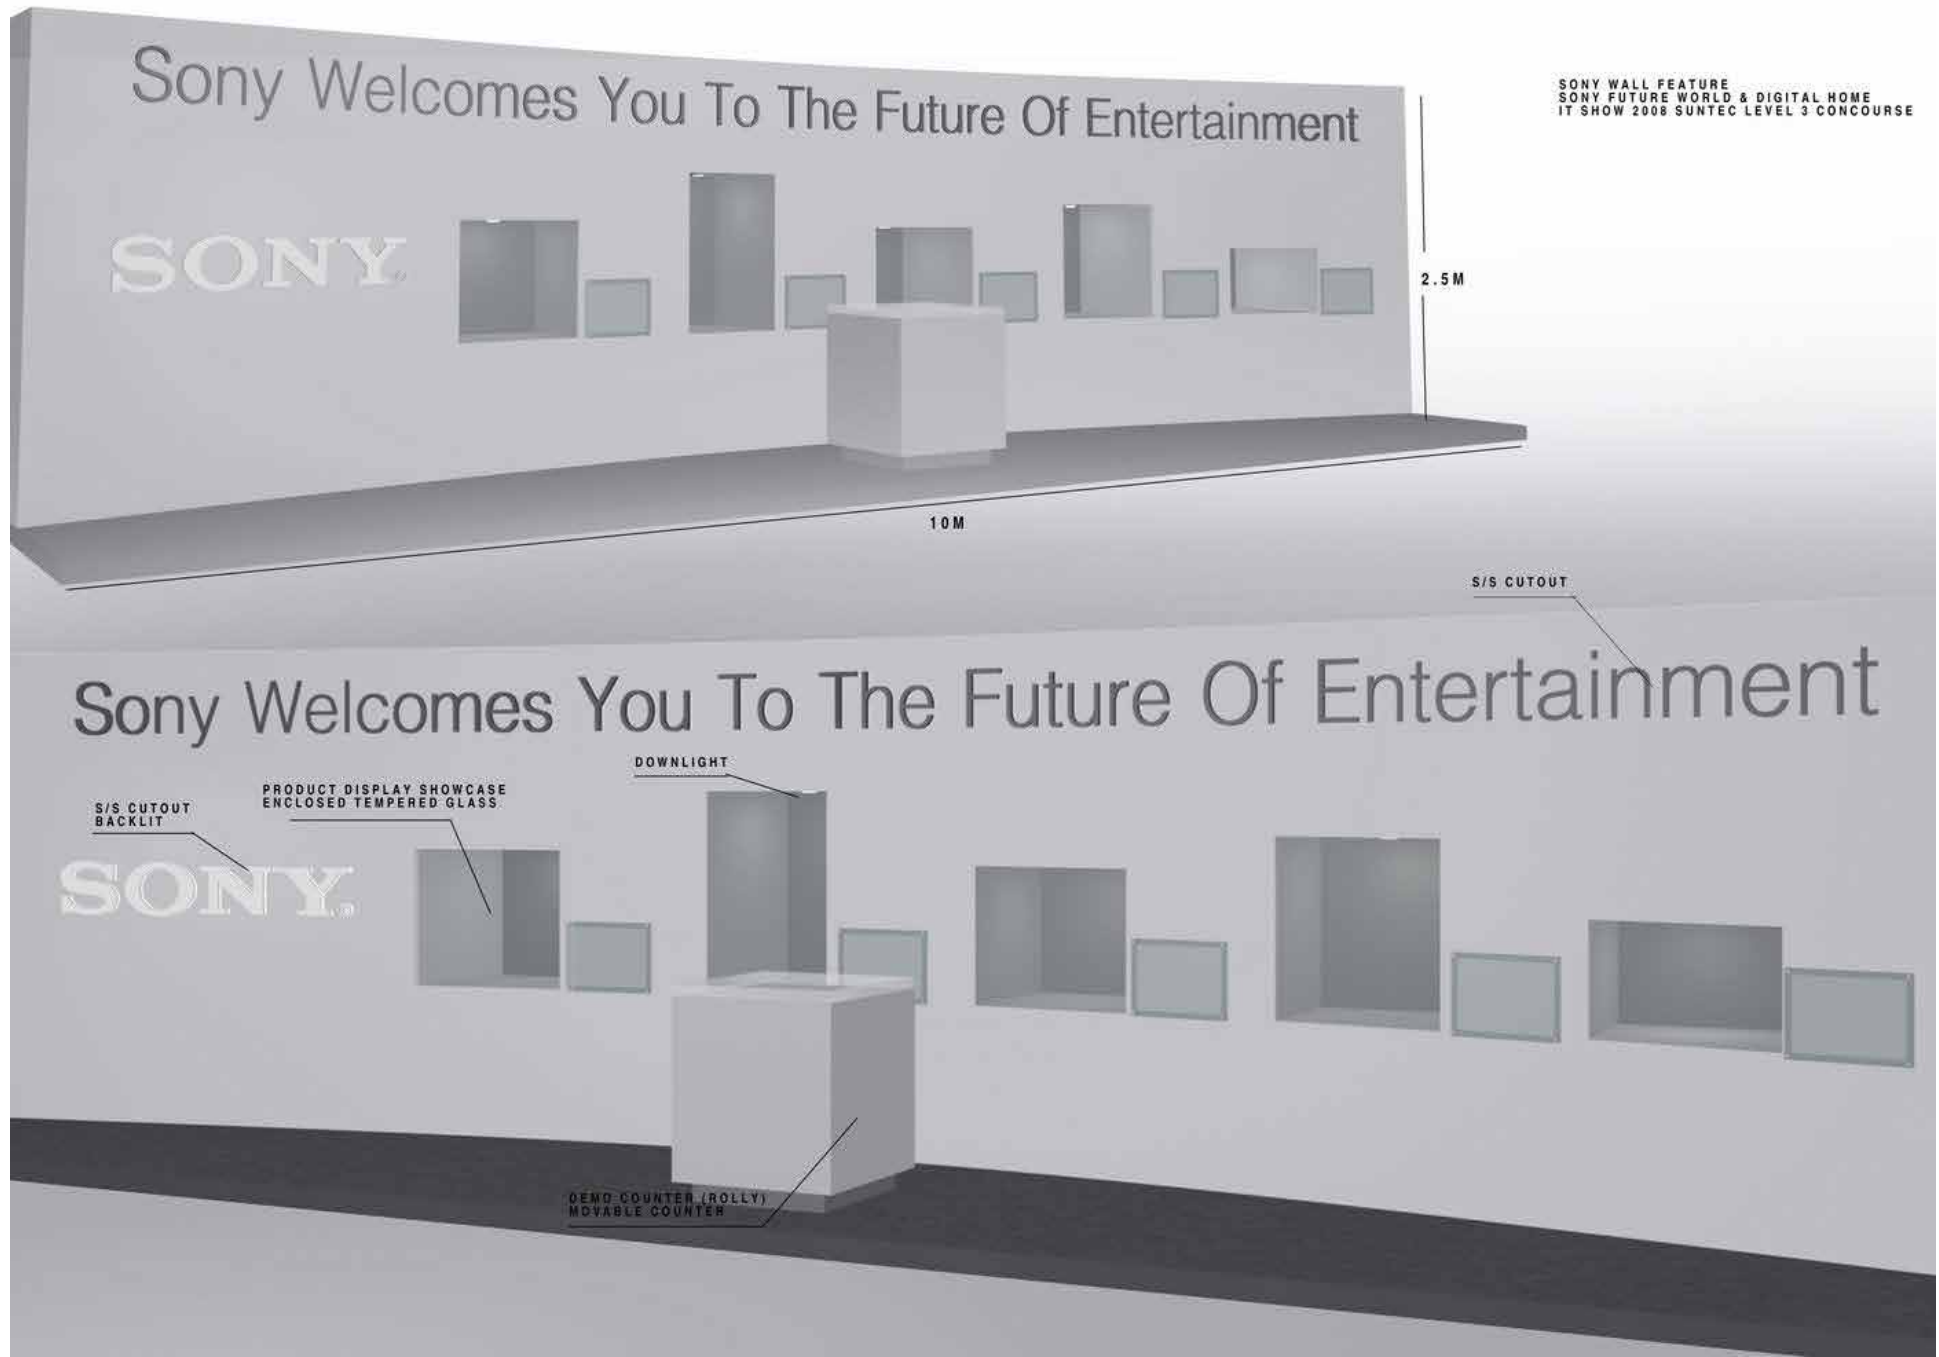

3D VISUALS EXHIBITION BOOTH & POP DISPLAY

Walkman "Image"

Walkman "Sound / Audio"

Walkman "with pc" using VAIO Sonicstage music software

Walkman "accessories"

Walkman "without pc" using NETJUKE

3D VISUALS EXHIBITION BOOTH & POP DISPLAY

3D VISUALS EXHIBITION BOOTH & POP DISPLAY

PLAN VIEW LAYOUT
 SONY FUTURE WORLD & DIGITAL HOME
 IT SHOW 2008
 SUNTEC ATRIUM LEVEL 3 CONCOURSE

FRONT ELEVATION
 SONY FUTURE WORLD & DIGITAL HOME
 IT SHOW 2008
 SUNTEC ATRIUM LEVEL 3 CONCOURSE

3D VISUALS EXHIBITION BOOTH & POP DISPLAY

view 2

VAIO / WALKMAN ACCESSORIES (V3)
SONY FUTURE WORLD & DIGITAL HOME
IT SHOW 2008 SUNTEC LEVEL 3 CONCOURSE

3D VISUALS EXHIBITION BOOTH & POP DISPLAY

3D VISUALS EXHIBITION BOOTH & POP DISPLAY

DIGITAL IMAGING CORNER (LUCKY CENTRE)
SONY FUTURE WORLD & DIGITAL HOME
IT SHOW 2008 SUNTEC LEVEL 3 CONCOURSE

3D VISUALS EXHIBITION BOOTH & POP DISPLAY

Home Audio / Video / Bluray Corner
SONY FUTURE WORLD & DIGITAL HOME
IT SHOW 2008 SUNTEC LEVEL 3 CONCOURSE