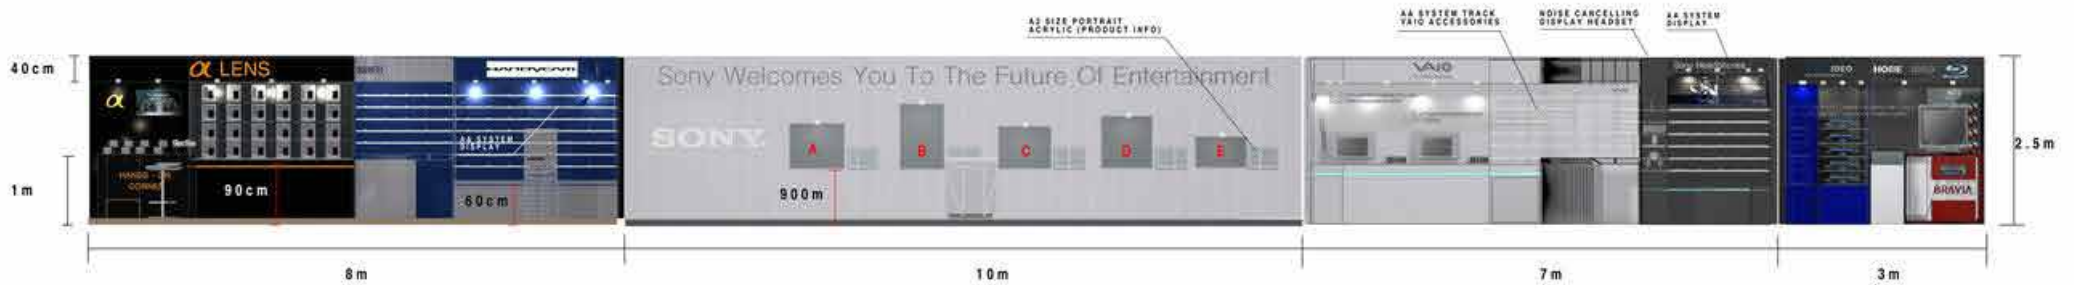

3D VISUALS EXHIBITION BOOTH & POP DISPLAY

Walkman "Image"

Walkman "Sound / Audio"

Walkman "with pc" using VAIO Sonicstage music software

Walkman "accessories"

Walkman "without pc" using NETJUKE

3D VISUALS EXHIBITION BOOTH & POP DISPLAY

3D VISUALS EXHIBITION BOOTH & POP DISPLAY

PLAN VIEW LAYOUT
 SONY FUTURE WORLD & DIGITAL HOME
 IT SHOW 2008
 SUNTEC ATRIUM LEVEL 3 CONCOURSE

FRONT ELEVATION
 SONY FUTURE WORLD & DIGITAL HOME
 IT SHOW 2008
 SUNTEC ATRIUM LEVEL 3 CONCOURSE

3D VISUALS EXHIBITION BOOTH & POP DISPLAY

view 2

VAIO / WALKMAN ACCESSORIES (V3)
SONY FUTURE WORLD & DIGITAL HOME
IT SHOW 2008 SUNTEC LEVEL 3 CONCOURSE

3D VISUALS EXHIBITION BOOTH & POP DISPLAY

3D VISUALS EXHIBITION BOOTH & POP DISPLAY

DIGITAL IMAGING CORNER (LUCKY CENTRE)
SONY FUTURE WORLD & DIGITAL HOME
IT SHOW 2008 SUNTEC LEVEL 3 CONCOURSE

3D VISUALS EXHIBITION BOOTH & POP DISPLAY

Home Audio / Video / Bluray Corner
SONY FUTURE WORLD & DIGITAL HOME
IT SHOW 2008 SUNTEC LEVEL 3 CONCOURSE