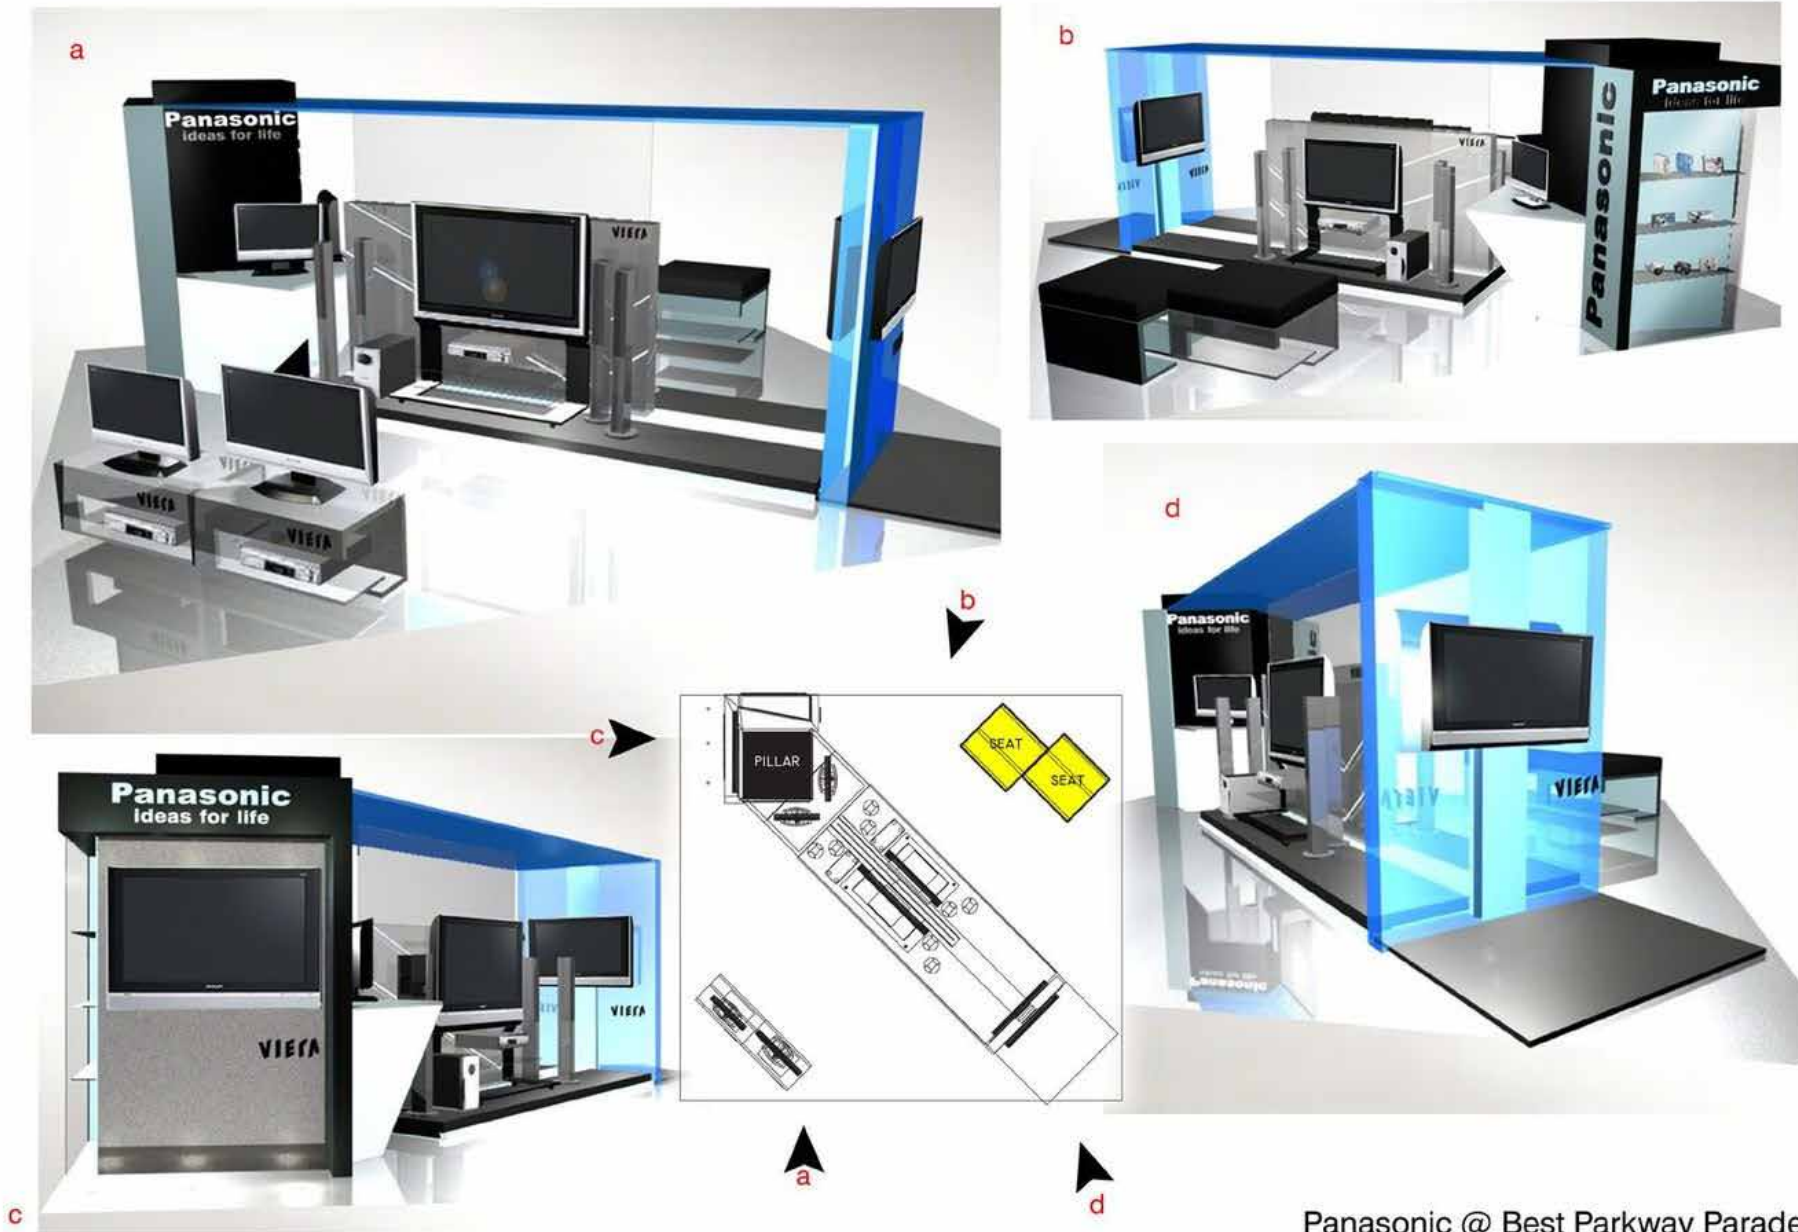

DIGITAL IMAGING CORNER (LUCKY CENTRE)
SONY FUTURE WORLD & DIGITAL HOME
IT SHOW 2008 SUNTEC LEVEL 3 CONCOURSE

3D VISUALS EXHIBITION BOOTH & POP DISPLAY

Home Audio / Video / Bluray Corner
SONY FUTURE WORLD & DIGITAL HOME
IT SHOW 2008 SUNTEC LEVEL 3 CONCOURSE

3D VISUALS EXHIBITION BOOTH & POP DISPLAY

Panasonic Washing Machine
Demo Counter (220607)

3D VISUALS EXHIBITION BOOTH & POP DISPLAY

Sony walkman Portable Kiosk

3D VISUALS EXHIBITION BOOTH & POP DISPLAY

3D VISUALS EXHIBITION BOOTH & POP DISPLAY