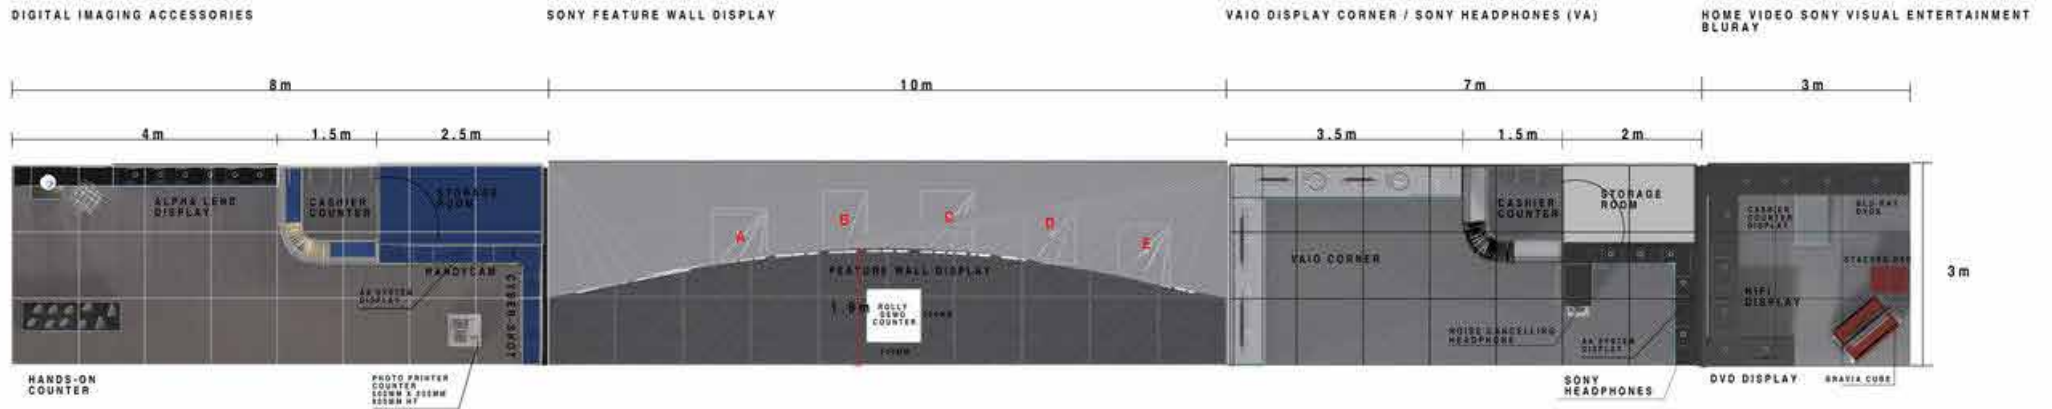

3D VISUALS EXHIBITION BOOTH & POP DISPLAY

Walkman "Image"

Walkman "Sound / Audio"

Walkman "with pc" using VAIO Sonicstage music software

Walkman "accessories"

Walkman "without pc" using NETJUKE

3D VISUALS EXHIBITION BOOTH & POP DISPLAY

3D VISUALS EXHIBITION BOOTH & POP DISPLAY

PLAN VIEW LAYOUT
 SONY FUTURE WORLD & DIGITAL HOME
 IT SHOW 2008
 SUNTEC ATRIUM LEVEL 3 CONCOURSE

FRONT ELEVATION
 SONY FUTURE WORLD & DIGITAL HOME
 IT SHOW 2008
 SUNTEC ATRIUM LEVEL 3 CONCOURSE

DIGITAL IMAGING CORNER (LUCKY CENTRE)
SONY FUTURE WORLD & DIGITAL HOME
IT SHOW 2008 SUNTEC LEVEL 3 CONCOURSE

3D VISUALS EXHIBITION BOOTH & POP DISPLAY

Home Audio / Video / Bluray Corner
SONY FUTURE WORLD & DIGITAL HOME
IT SHOW 2008 SUNTEC LEVEL 3 CONCOURSE

3D VISUALS EXHIBITION BOOTH & POP DISPLAY

Panasonic Washing Machine
Demo Counter (220607)

3D VISUALS EXHIBITION BOOTH & POP DISPLAY

Sony walkman Portable Kiosk

3D VISUALS EXHIBITION BOOTH & POP DISPLAY

3D VISUALS EXHIBITION BOOTH & POP DISPLAY