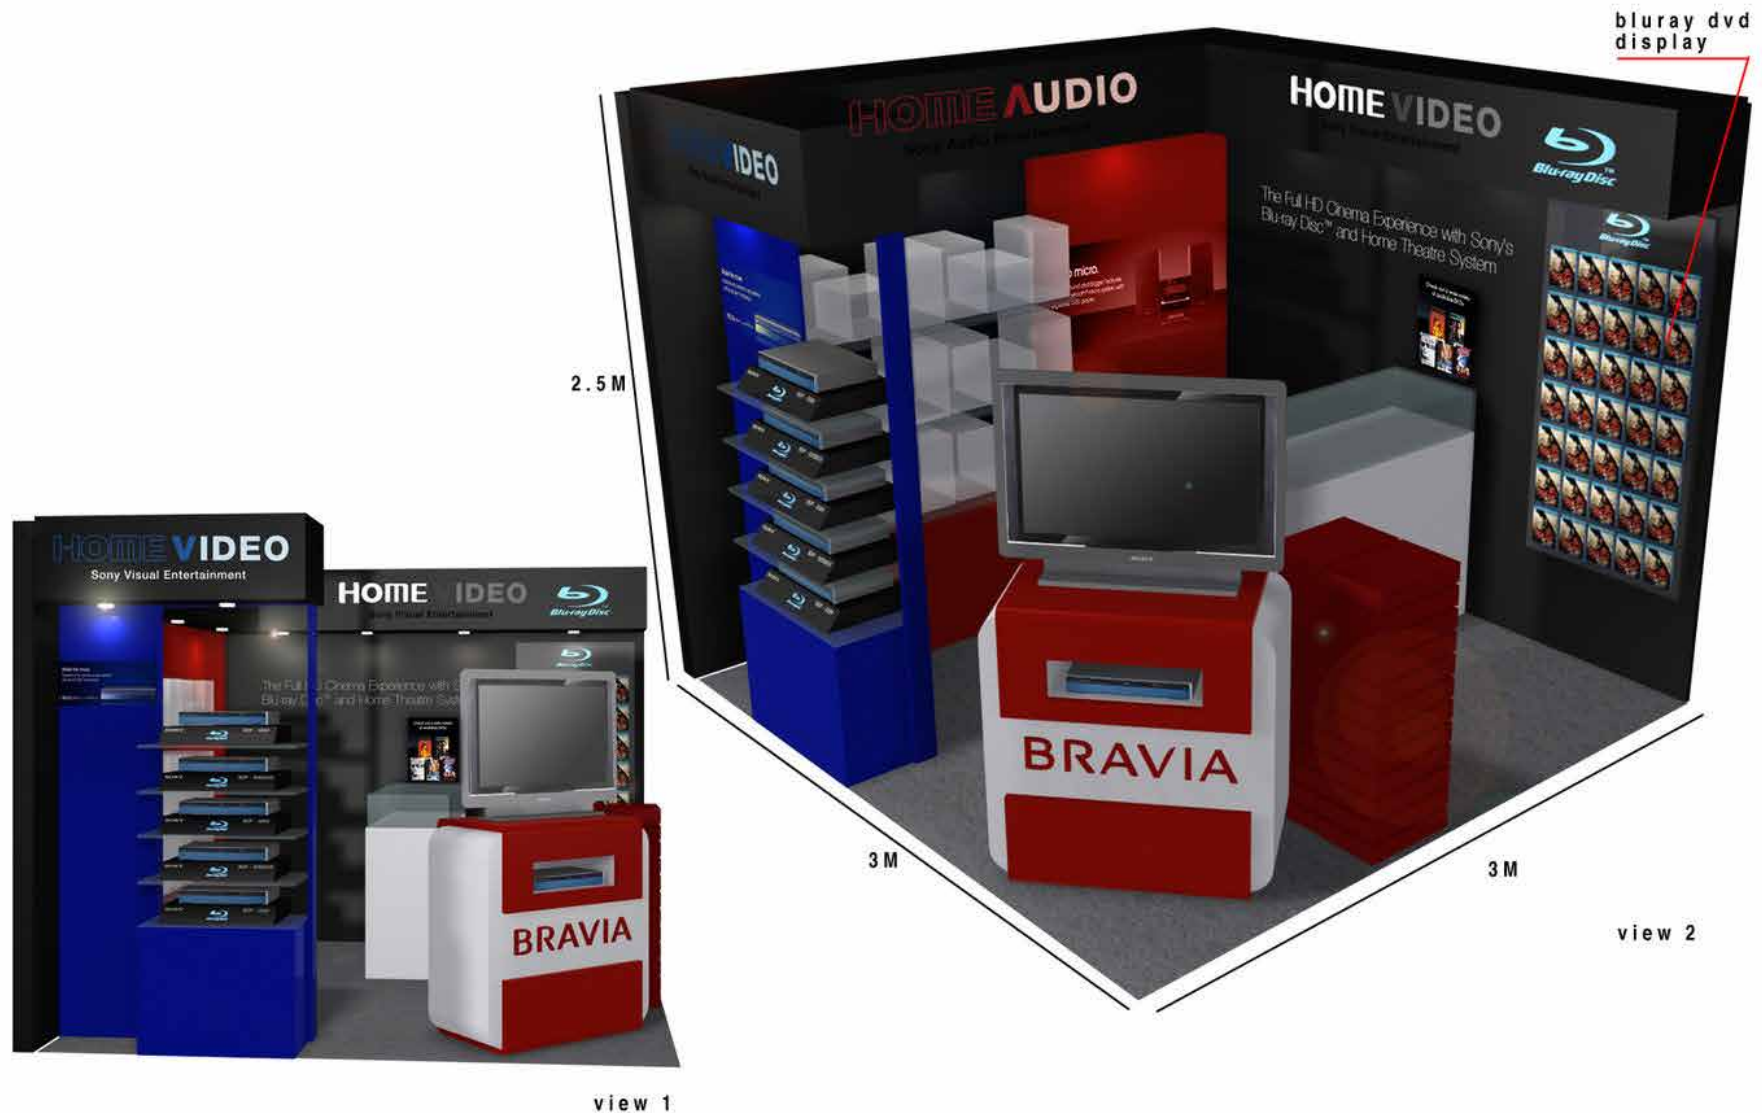

3D VISUALS EXHIBITION BOOTH & POP DISPLAY

Walkman "Image"

Walkman "Sound / Audio"

Walkman "with pc" using VAIO Sonicstage music software

Walkman "accessories"

Walkman "without pc" using NETJUKE

3D VISUALS EXHIBITION BOOTH & POP DISPLAY

3D VISUALS EXHIBITION BOOTH & POP DISPLAY

view 2

VAIO / WALKMAN ACCESSORIES (V3)
SONY FUTURE WORLD & DIGITAL HOME
IT SHOW 2008 SUNTEC LEVEL 3 CONCOURSE

3D VISUALS EXHIBITION BOOTH & POP DISPLAY

3D VISUALS EXHIBITION BOOTH & POP DISPLAY

DIGITAL IMAGING CORNER (LUCKY CENTRE)
SONY FUTURE WORLD & DIGITAL HOME
IT SHOW 2008 SUNTEC LEVEL 3 CONCOURSE

3D VISUALS EXHIBITION BOOTH & POP DISPLAY

Home Audio / Video / Bluray Corner
SONY FUTURE WORLD & DIGITAL HOME
IT SHOW 2008 SUNTEC LEVEL 3 CONCOURSE

3D VISUALS EXHIBITION BOOTH & POP DISPLAY

Panasonic Washing Machine
Demo Counter (220607)

3D VISUALS EXHIBITION BOOTH & POP DISPLAY

Sony walkman Portable Kiosk

3D VISUALS EXHIBITION BOOTH & POP DISPLAY

3D VISUALS EXHIBITION BOOTH & POP DISPLAY