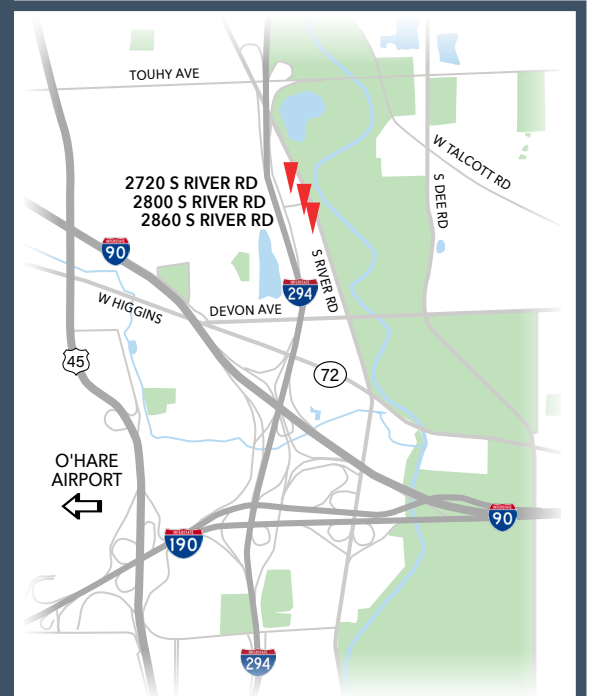

YASMIN AURORA
847.330.1300
yaurora@marcrealty.com

MR Exceptional Value
Remarkable Locations
MARC REALTY