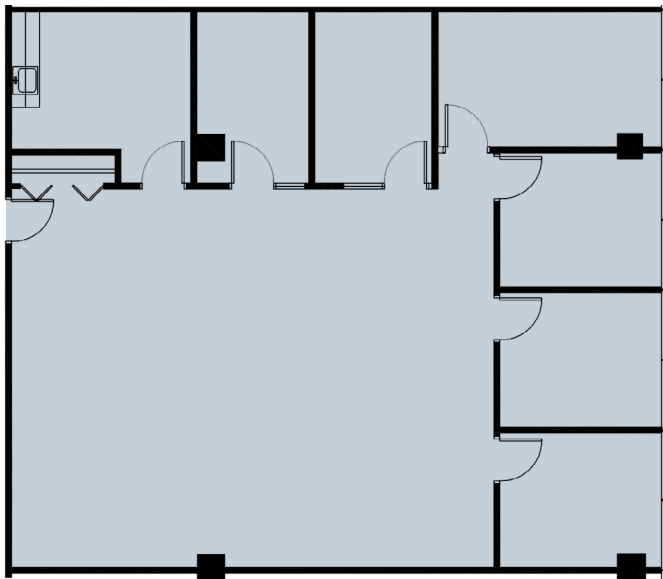

SUITE 460 - 2,238 RSF

- Open atrium with living plants
- Conference/training room
- Vending lounge
- Abundant parking
- Management and engineer on-site
- Easy access to expressways I-294 and I-90
- Public transportation adjacent to building
- Minutes to O'Hare Airport, Rivers Casino, Stephens Convention Center, and Allstate Arena

[DOWNLOAD BROCHURE](#)

FOR MORE INFORMATION VISIT
WWW.MARCREALTY.COM

YASMIN AURORA
847.330.1300
yaurora@marcrealty.com

MR Exceptional Value
Remarkable Locations
MARC REALTY