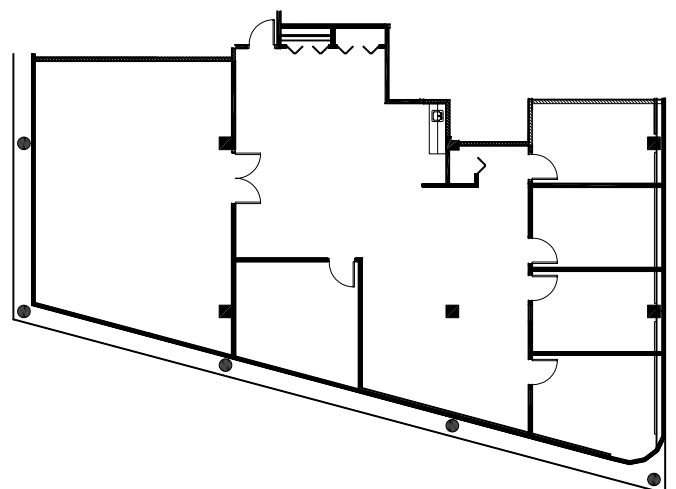

2860
— R I V E R R O A D —
D E S P L A I N E S , I L

Available Now!

OFFICE SUITES FOR LEASE

- Excellent visibility and immediate access to expressways I-294 and I-90
- Convenient proximity to O'Hare Airport, Rivers Casino, Donald E. Stephens Convention Center, and Allstate Arena
- Public transportation adjacent to buildings
- Bright, tall glass atrium
- Break/vending lounge
- Underground heated parking garage and outdoor parking

[DOWNLOAD BROCHURE](#)

SUITE 155-1,776 RSF

SUITE 480-3,371 RSF

FOR MORE INFORMATION VISIT
WWW.MARCREALTY.COM

YASMIN AURORA
847.330.1300
yaurora@marcrealty.com

MR Exceptional Value
Remarkable Locations
MARC REALTY