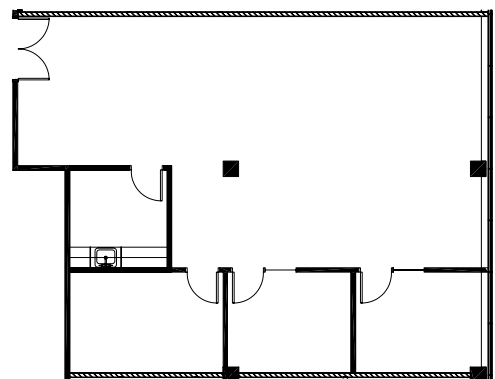

[DOWNLOAD BROCHURE](#)

SUITE 155-1,776 RSF

SUITE 480-3,371 RSF

FOR MORE INFORMATION VISIT
WWW.MARCREALTY.COM

YASMIN AURORA
847.330.1300
yaurora@marcrealty.com

MR Exceptional Value
Remarkable Locations
MARC REALTY