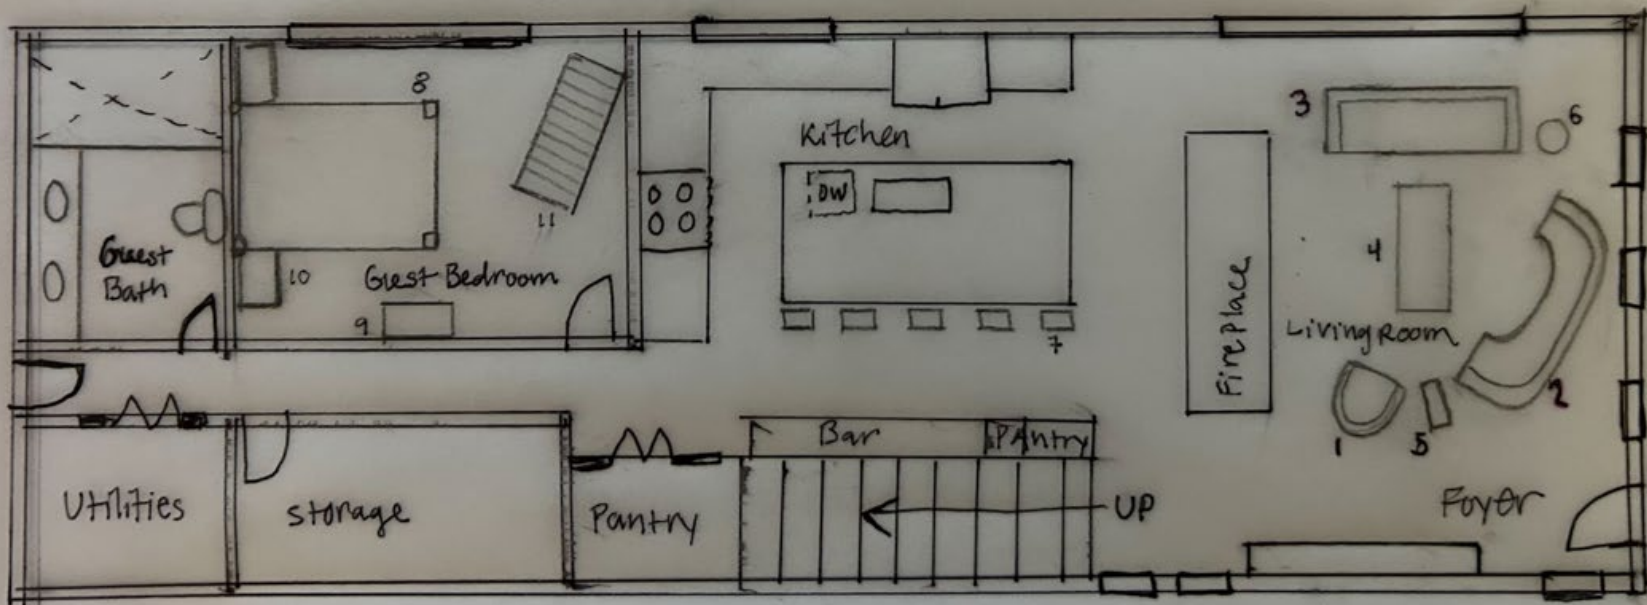

NEW FURNITURE SCHEDULE							
KEY	QTY	ROOM	DESCRIPTION	MANUFACTURER	FINISH	FABRIC	REMARKS
1	1	living room	Havana Brown Leather Chair	Horchow	iron	leather	32"W x 33"D x 34"T
2	1	living room	Haute House, Carmen Velvet Sofa	Horchow	engineered hardwood	polyester	92"W x 31"D x 27.5"T
3	1	living room	Alina Sofa	Horchow	engineered hardwood	polyester & cotton	90"W x 336"D x 32"
4	1	living room	Turnley Cocktail Table	Horchow	fiberglass & brass		55"W x 26"D x 17"T
5	1	living room	Eddie Leather Side Table	Horchow	iron, aged gold plated	leather	17.5"W x 9"D x 22"T
6	1	living room	Horizon Iron End Table	Horchow	metal		14.5"W x 14.5"D x 21"T
7	5	kitchen	Wire Fram Vegan Leather Bar & counter Stool	Westelm	brass	vegan leather	26" Height
8	1	guest bedroom	Burke Bed	Eathan Allen	antique black, distressed		64.75"W x 87.5"D x 64"H
9	1	guest bedroom	Montclair Tall Dresser	Eathan Allen	warm brown on walnut, champagne brass metal		30.5" w x 19.25" d x 54.25" h
10	2	guest bedroom	Montclair Night Table	Eathan Allen	warm brown on walnut, champagne brass metal		26.5" w x 19.25" d x 24" h
11	1	guest bedroom	Hendrik Channel-Tufted Leather Chaise	Eathan Allen	water-based	leather	25" w x 63" d x 35" h
12	1	2nd living room	Lansing Leather Daybed	Arhaus	leather	leather	77" Width x 35" Depth x 28.5" Height
13	1	2nd living room	Suva Wing Chair	Horchow	engineered hardwood	polyester & viscose	31"W x 36"D x 41"T
14	1	2nd living room	Lodge Cabinet with Drawer	Horchow	eucalyptus veneer, celtis veneer, taverline stone and MDF		36.75"W x 18.5"D x 38.5"T
15	1	2nd living room	Recycled Metal Bar Table with Wade Base	Arhaus	100% recycled copper, brass-finished aluminum		42.25" Height x 36" Diameter
16	2	2nd living room	Khai Stool	Arhaus	solid oak wood, metal kick plate	leather	19.75" Width x 24.25" Depth x 39" Height
17	1	main bedroom	Arya Poster Bed	Eathan Allen	oak		80.5" w x 85.25" d x 88" h
18	1	main bedroom	Otto 9-Drawer Dresser	West Elm	kiln-dried solid mango wood		84"w x 20"d x 34"h
19	1	main bedroom	Statement Knob Narrow 4-Drawer Dresser	West Elm	engineered wood		36"w x 19"d x 39"h
20	1	main bedroom	Cozy Swivel Chair	West Elm	engineered wood	Deluxe Boucle, Mushroom	38.6"w x 35.4"d x 28.7"h
21	2	main bedroom	Fluted Nightstand	West Elm	earthenware semi-matte glaze		13"diam. x 17.7"h.
22	1	studio/office	Nomad	Universal	White Oak with Glacier finished drawer fronts		56W X 26D X 30H
23	1	studio/office	Maxie WFH Desk Chair	Universal	custom	custom	25"W X 25"D X 33"H
24	1	studio/office	Weekender Coastal Living Home Collection	Universal	Natural Wicker	Nomad Snow	28W X 28D X 38H
25	1	studio/office	Greye 60" Burl Wood Desk with Swivel Drawers	Crate and Barrel	FSC®-certified ash burl veneer and engineered wood from responsibly managed forests		30.5"Hheight60"Wwidth30"D
26	3	studio/office	Annie Natural Storage Cabinet by Leanne Ford	Crate and Barrel	Solid FSC®-certified white oak, white oak veneer and engineered wood with natural finish		80"Hheight38"Wwidth19.75" D