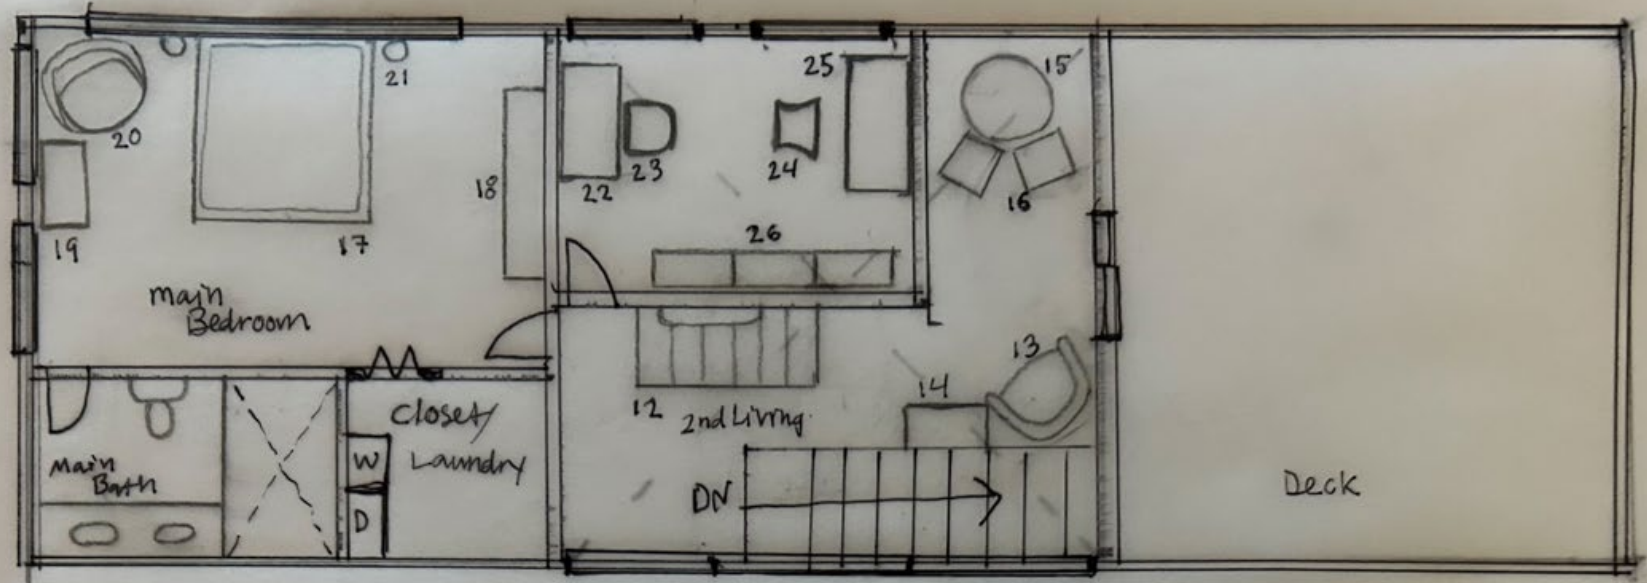

NEW FURNITURE SCHEDULE							
KEY	QTY	ROOM	DESCRIPTION	MANUFACTURER	FINISH	FABRIC	REMARKS
1	1	living room	Havana Brown Leather Chair	Horchow	iron	leather	32"W x 33"D x 34"T
2	1	living room	Haute House, Carmen Velvet Sofa	Horchow	engineered hardwood	polyester	92"W x 31"D x 27.5"T
3	1	living room	Alina Sofa	Horchow	engineered hardwood	polyester & cotton	90"W x 336"D x 32"
4	1	living room	Turnley Cocktail Table	Horchow	fiberglass & brass		55"W x 26"D x 17"T
5	1	living room	Eddie Leather Side Table	Horchow	iron, aged gold plated	leather	17.5"W x 9"D x 22"T
6	1	living room	Horizon Iron End Table	Horchow	metal		14.5"W x 14.5"D x 21"T
7	5	kitchen	Wire Fram Vegan Leather Bar & counter Stool	Westelm	brass	vegan leather	26" Height
8	1	guest bedroom	Burke Bed	Eathan Allen	antique black, distressed		64.75"W x 87.5"D x 64"H
9	1	guest bedroom	Montclair Tall Dresser	Eathan Allen	warm brown on walnut, champagne brass metal		30.5" w x 19.25" d x 54.25" h
10	2	guest bedroom	Montclair Night Table	Eathan Allen	warm brown on walnut, champagne brass metal		26.5" w x 19.25" d x 24" h
11	1	guest bedroom	Hendrik Channel-Tufted Leather Chaise	Eathan Allen	water-based	leather	25" w x 63" d x 35" h
12	1	2nd living room	Lansing Leather Daybed	Arhaus	leather	leather	77" Width x 35" Depth x 28.5" Height
13	1	2nd living room	Suva Wing Chair	Horchow	engineered hardwood	polyester & viscose	31"W x 36"D x 41"T
14	1	2nd living room	Lodge Cabinet with Drawer	Horchow	eucalyptus veneer, celtis veneer, taverline stone and MDF		36.75"W x 18.5"D x 38.5"T
15	1	2nd living room	Recycled Metal Bar Table with Wade Base	Arhaus	100% recycled copper, brass-finished aluminum		42.25" Height x 36" Diameter
16	2	2nd living room	Khai Stool	Arhaus	solid oak wood, metal kick plate	leather	19.75" Width x 24.25" Depth x 39" Height
17	1	main bedroom	Arya Poster Bed	Eathan Allen	oak		80.5" w x 85.25" d x 88" h
18	1	main bedroom	Otto 9-Drawer Dresser	West Elm	kiln-dried solid mango wood		84"w x 20"d x 34"h
19	1	main bedroom	Statement Knob Narrow 4-Drawer Dresser	West Elm	engineered wood		36"w x 19"d x 39"h
20	1	main bedroom	Cozy Swivel Chair	West Elm	engineered wood	Deluxe Boucle, Mushroom	38.6"w x 35.4"d x 28.7"h
21	2	main bedroom	Fluted Nightstand	West Elm	earthenware semi-matte glaze		13"diam. x 17.7"h.
22	1	studio/office	Nomad	Universal	White Oak with Glacier finished drawer fronts		56W X 26D X 30H
23	1	studio/office	Maxie WFH Desk Chair	Universal	custom	custom	25"W X 25"D X 33"H
24	1	studio/office	Weekender Coastal Living Home Collection	Universal	Natural Wicker	Nomad Snow	28W X 28D X 38H
25	1	studio/office	Greye 60" Burl Wood Desk with Swivel Drawers	Crate and Barrel	FSC®-certified ash burl veneer and engineered wood from responsibly managed forests		30.5"Hheight60"Wwidth30"D
26	3	studio/office	Annie Natural Storage Cabinet by Leanne Ford	Crate and Barrel	Solid FSC®-certified white oak, white oak veneer and engineered wood with natural finish		80"Hheight38"Wwidth19.75" D