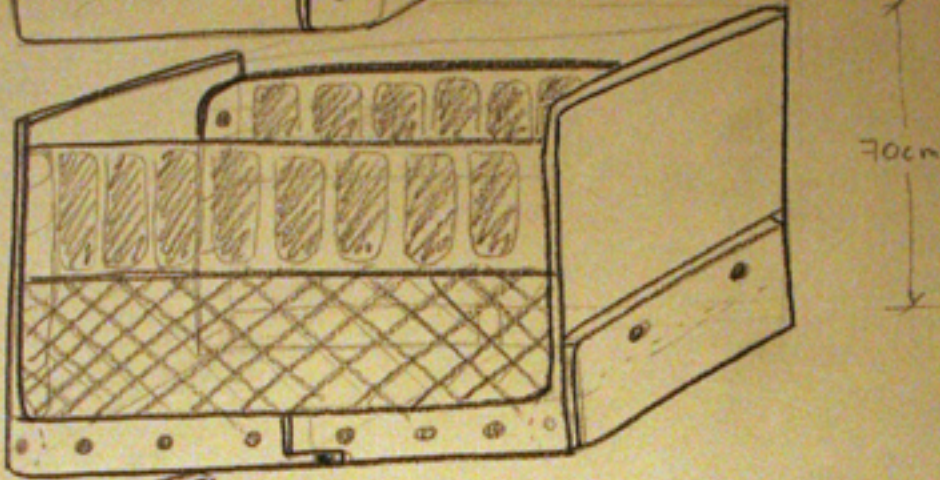

ALTERNATIVE 7 - CUNA

* Semi-hard material
in the outside

↳ when the suitcase
opens forms a wall
of 70cm high.

↳ each suitcase has an
approximately dimension of
[60x60x10cm] when
it opens one is attached
to the other in the floor.

• The attaching longer wall
is flexible and is
composed by hard and
Semi-hard materials.