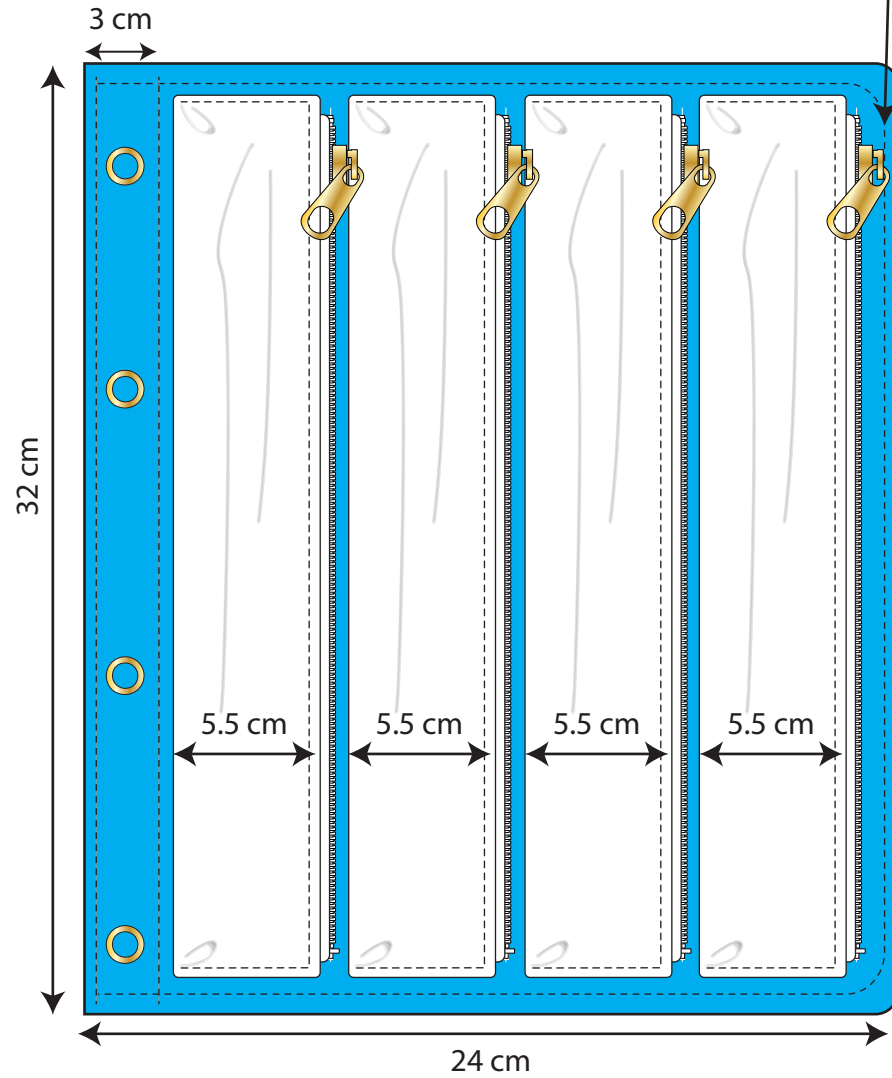

BEAUTY BINDER

STYLE BB-02

JUNE 2021

BBHW-01

FILE 1 SIDE A