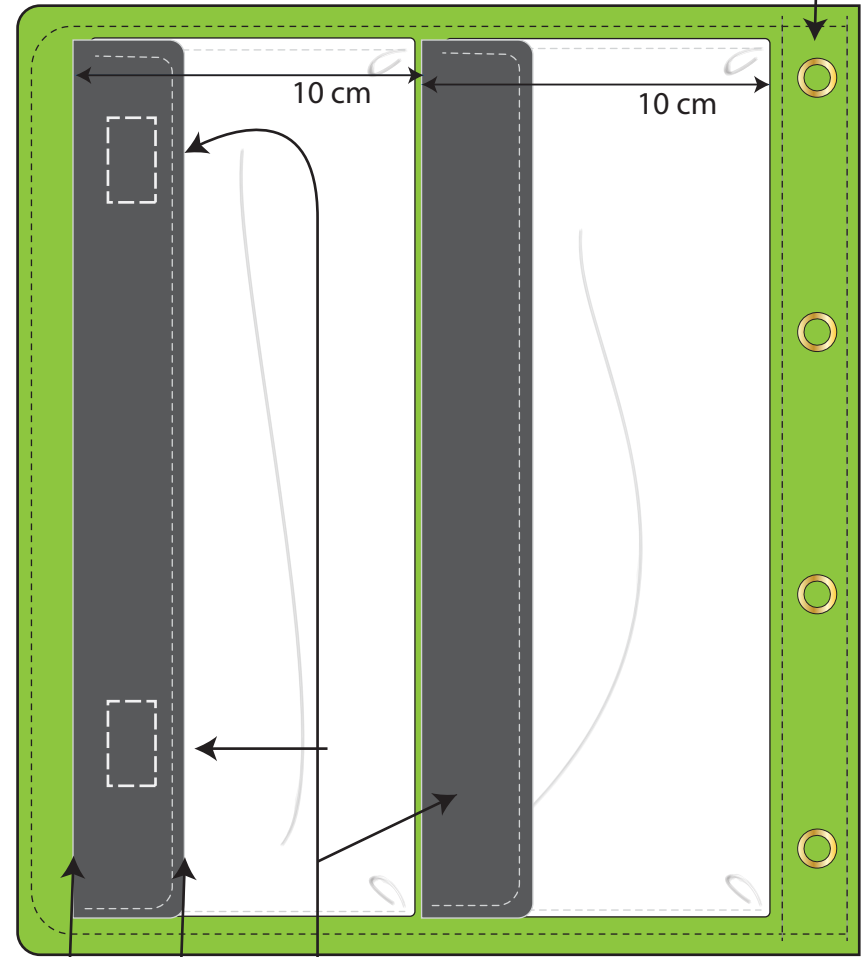

## FILE 2 SIDE A

ZIPPER GOES AROUND  
ON TO THE SIDES  
OF THE POCKET

21 cm

BBHW-01

CHANGE POCKET  
ORIENTATION  
ZIPPERS SHOULD  
FACE AWAY FROM  
THE SPINE

## FILE 2 SIDE B

12mm  
GROMMETS

10 cm

10 cm

4 CM

VELCRO CLOSURE  
UNDER FLAPS  
3 X 2 cm  
RECTANGLE

\* SAME SIZE AS FILE 1  
32 X 24 CM