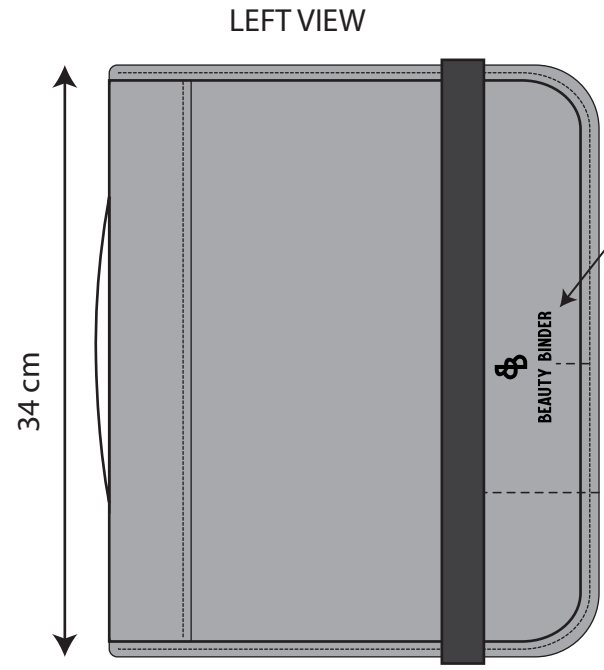

# BEAUTY BINDER

STYLE BB-02

OPEN VIEW

4 RING BINDER  
INCREASE  
TO  
16 cm RINGS

BBART-01  
BLIND EMBOSS

BBART-03  
BLIND EMBOSS

BBHW-01  
ZIPPER PULLER DETAIL

## FILE 3 SIDE B

\* SAME SIZE AS FILE 1  
32 X 24 CM

27.5 cm

BRUSH  
SLOTS