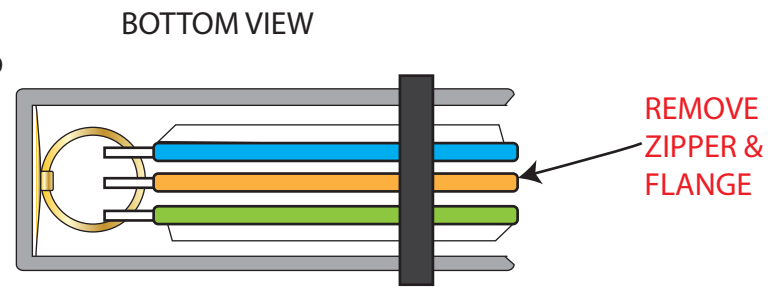

## MATERIAL KEY

- CLEAR PVC
- BODY
- TRIM 1
- MESH
- HARDWARE
- TRIM 2
- TRIM 3
- TRIM 4
- TRIM 5
- TRIM 6

# BEAUTY BINDER

STYLE BB-02

OPEN VIEW

4 RING BINDER  
INCREASE  
TO  
16 cm RINGS

BBART-01  
BLIND EMBOSS

BBART-03  
BLIND EMBOSS

BBHW-01  
ZIPPER PULLER DETAIL