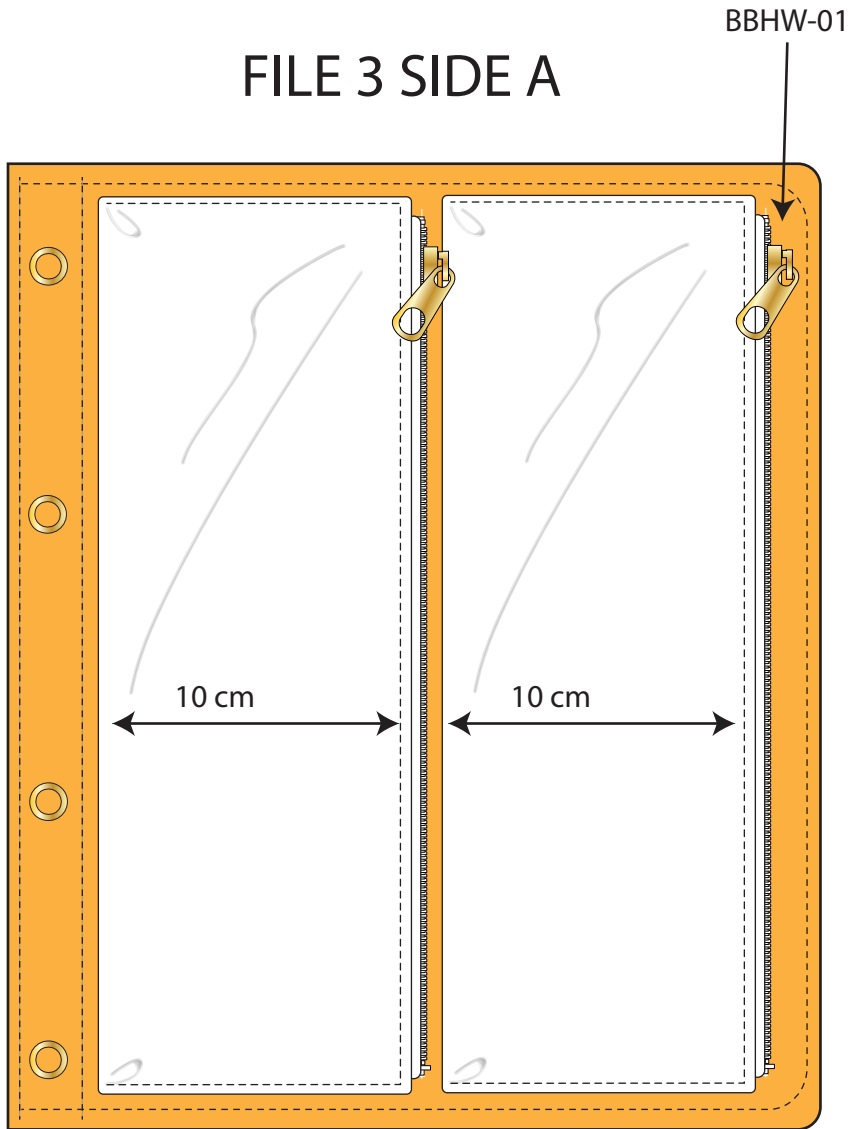

BEAUTY BINDER

STYLE BB-02

JUNE 2021

FILE 3 SIDE A