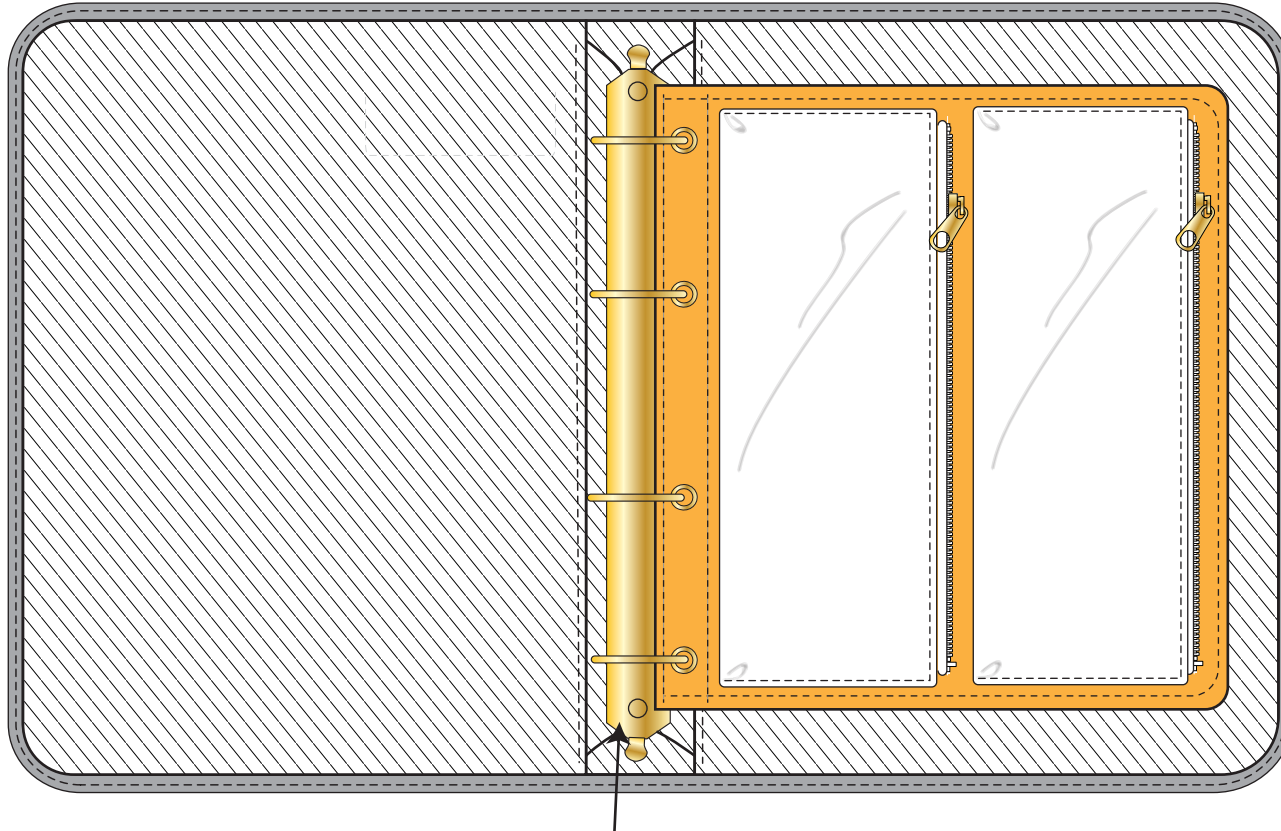

## MATERIAL KEY

- CLEAR PVC
- BODY
- TRIM 1
- MESH
- HARDWARE
- TRIM 2
- TRIM 3
- TRIM 4
- TRIM 5
- TRIM 6

# BEAUTY BINDER

STYLE BB-02

OPEN VIEW

4 RING BINDER  
INCREASE  
TO  
16 cm RINGS

BBART-01  
BLIND EMBOSS

BBART-03  
BLIND EMBOSS

BBHW-01  
ZIPPER PULLER DETAIL