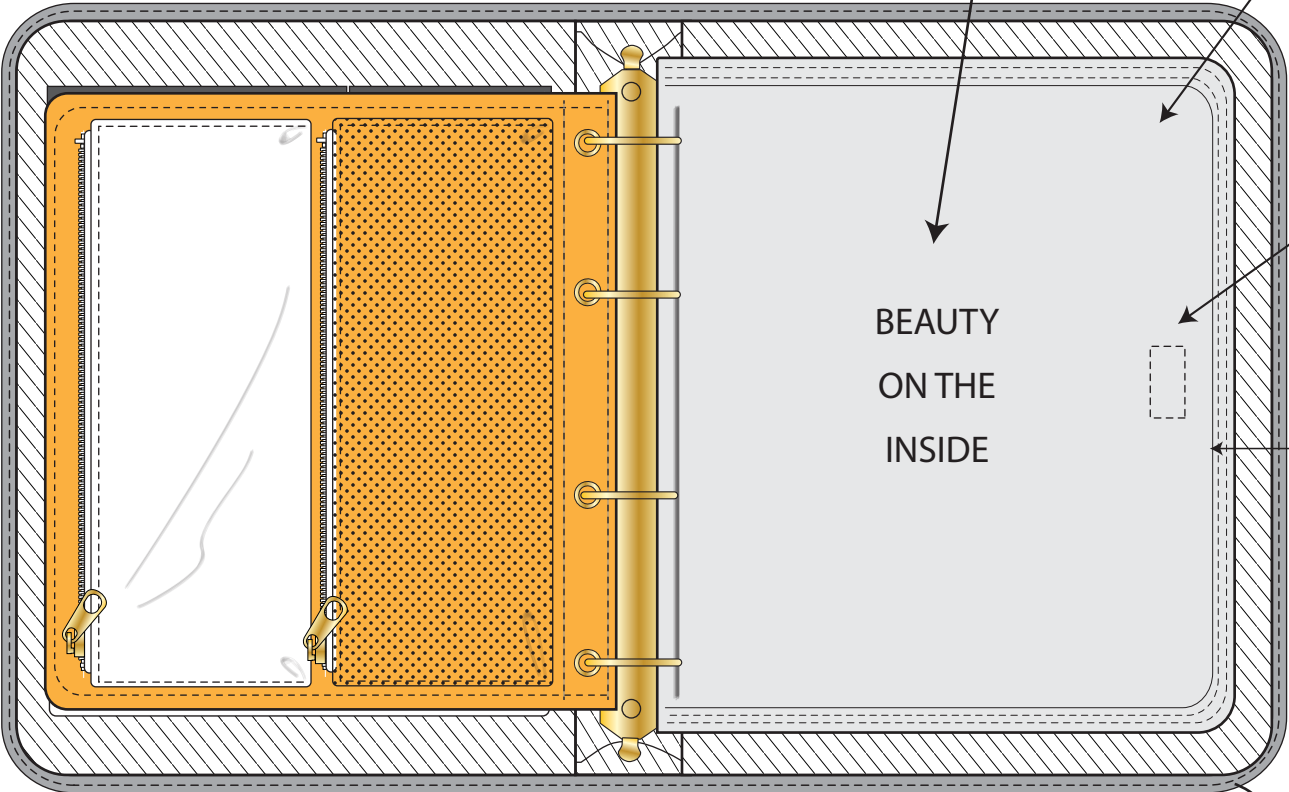

## FILE 3 SIDE B

\* SAME SIZE AS FILE 1  
32 X 24 CM

# BEAUTY BINDER

STYLE BB-02

JUNE 2021

FRONT

TOP VIEW OPEN

TONAL PRINT  
SEE BBART-02

SOFT FABRIC FLAP

VELCRO CLOSURE  
UNDER COVER  
3 X 2 cm  
RECTANGLE

BACK

ADD  
1 cm  
BINDING

BEAUTY  
ON THE  
INSIDE

CLEAR PVC  
ON THE BACK  
OF THE FABRIC

EXTEND BRUSH SLOTS  
TO EACH INTERIOR  
WALL

INTERIOR  
BACK

CHANGE POSITION OF THE  
THE BRUSH HOLDER

35 cm

27.5 cm

BRUSH  
SLOTS