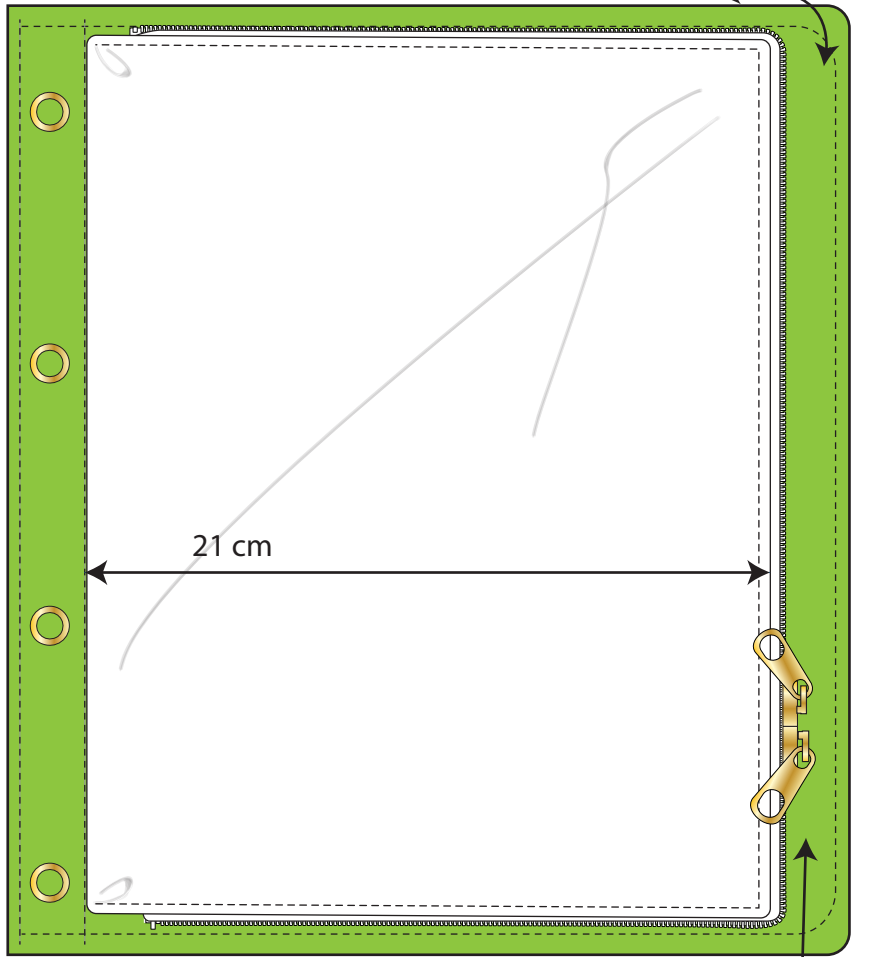

## FILE 1 SIDE B

## FILE 2 SIDE A

ZIPPER GOES AROUND  
ON TO THE SIDES  
OF THE POCKET

21 cm

BBHW-01

CHANGE POCKET  
ORIENTATION  
ZIPPERS SHOULD  
FACE AWAY FROM  
THE SPINE

27.5 cm

BRUSH  
SLOTS