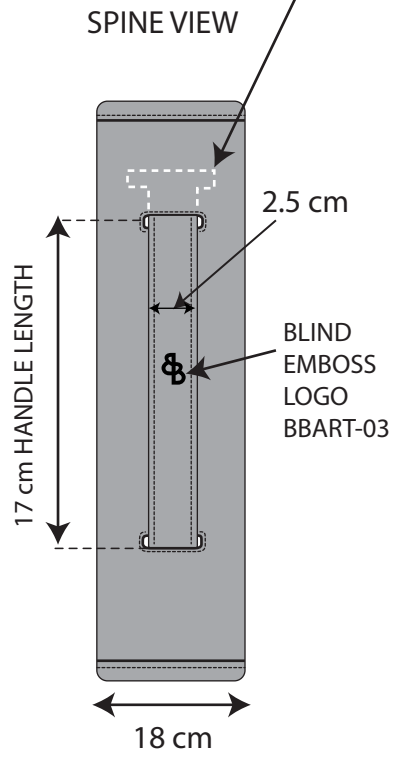

# BEAUTY BINDER

STYLE BB-02

OPEN VIEW

4 RING BINDER  
INCREASE  
TO  
16 cm RINGS

BBART-01  
BLIND EMBOSS

BBART-03  
BLIND EMBOSS

BBHW-01  
ZIPPER PULLER DETAIL

## FILE 2 SIDE B

12mm  
GROMMETS

10 cm

10 cm

4 CM

VELCRO CLOSURE  
UNDER FLAPS  
3 X 2 cm  
RECTANGLE

\* SAME SIZE AS FILE 1  
32 X 24 CM

## FILE 3 SIDE B

\* SAME SIZE AS FILE 1  
32 X 24 CM

27.5 cm

BRUSH  
SLOTS