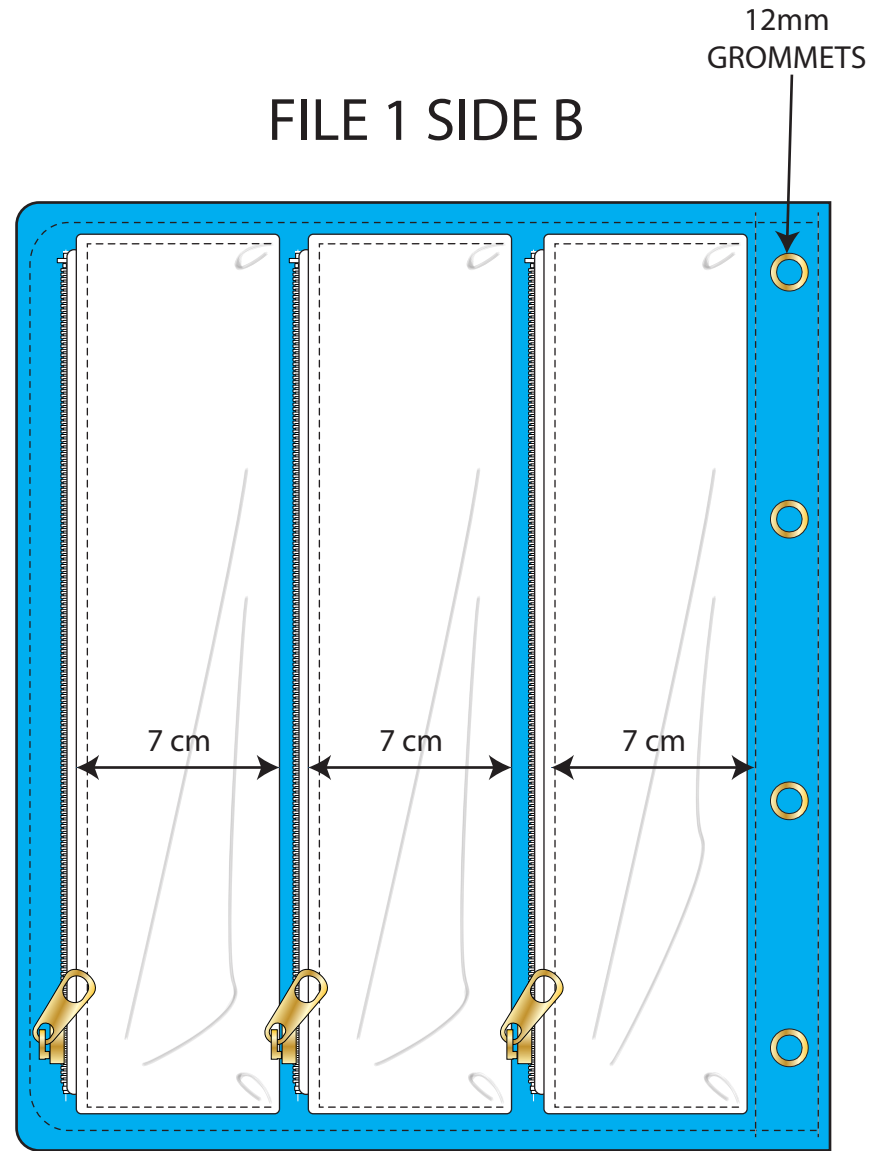

FILE 1 SIDE B