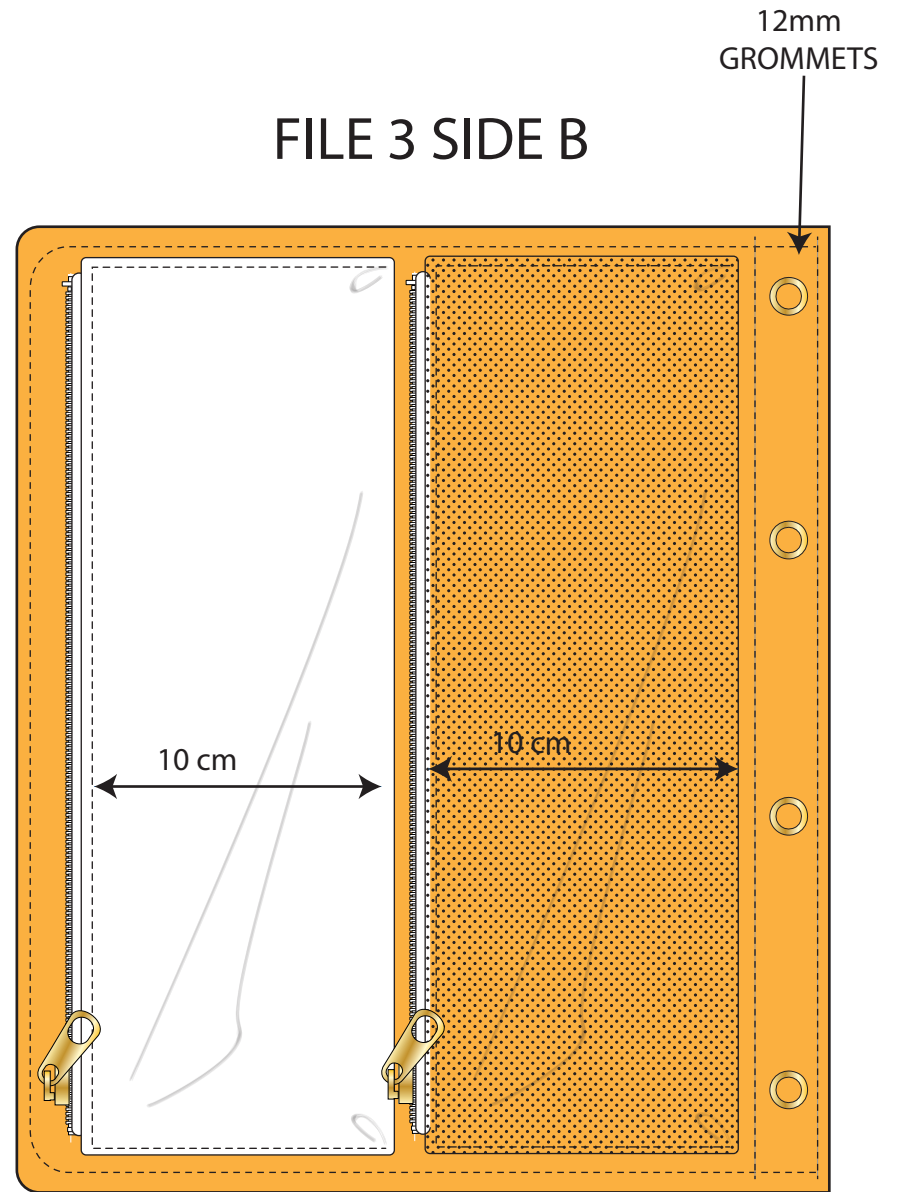

## FILE 2 SIDE A

ZIPPER GOES AROUND  
ON TO THE SIDES  
OF THE POCKET

21 cm

BBHW-01

CHANGE POCKET  
ORIENTATION  
ZIPPERS SHOULD  
FACE AWAY FROM  
THE SPINE

## FILE 2 SIDE B

12mm  
GROMMETS

10 cm

10 cm

4 CM

VELCRO CLOSURE  
UNDER FLAPS  
3 X 2 cm  
RECTANGLE

\* SAME SIZE AS FILE 1  
32 X 24 CM

## FILE 3 SIDE A

## FILE 3 SIDE B

\* SAME SIZE AS FILE 1  
32 X 24 CM