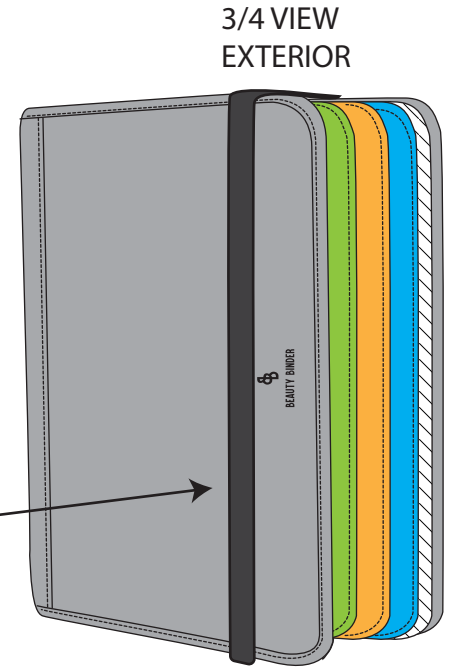

# BEAUTY BINDER

STYLE BB-02

JUNE 2021

## MATERIAL KEY

- CLEAR PVC
- BODY
- TRIM 1
- MESH
- HARDWARE
- TRIM 2
- TRIM 3
- TRIM 4
- TRIM 5
- TRIM 6

# BEAUTY BINDER

STYLE BB-02

OPEN VIEW

4 RING BINDER  
INCREASE  
TO  
16 cm RINGS

BBART-01  
BLIND EMBOSS

BBART-03  
BLIND EMBOSS

BBHW-01  
ZIPPER PULLER DETAIL

## FILE 3 SIDE B

\* SAME SIZE AS FILE 1  
32 X 24 CM