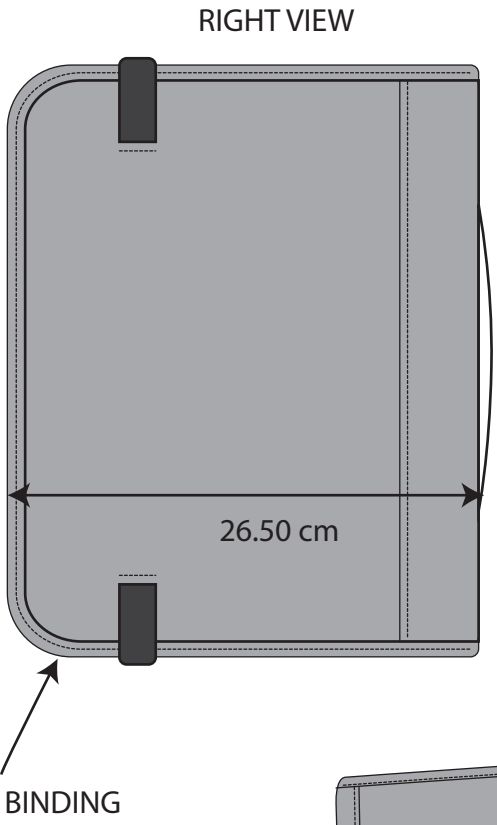

## MATERIAL KEY

- CLEAR PVC
- BODY
- TRIM 1
- MESH
- HARDWARE
- TRIM 2
- TRIM 3
- TRIM 4
- TRIM 5
- TRIM 6

# BEAUTY BINDER

STYLE BB-02

OPEN VIEW

4 RING BINDER  
INCREASE  
TO  
16 cm RINGS

BBART-01  
BLIND EMBOSS

BBART-03  
BLIND EMBOSS

BBHW-01  
ZIPPER PULLER DETAIL

## FILE 3 SIDE B

\* SAME SIZE AS FILE 1  
32 X 24 CM