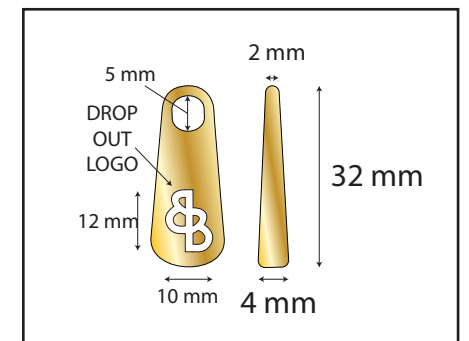

## MATERIAL KEY

- CLEAR PVC
- BODY
- TRIM 1
- MESH
- HARDWARE
- TRIM 2
- TRIM 3
- TRIM 4
- TRIM 5
- TRIM 6

# BEAUTY BINDER

STYLE BB-02

OPEN VIEW

4 RING BINDER  
INCREASE  
TO  
16 cm RINGS

BBART-01  
BLIND EMBOSS

BBART-03  
BLIND EMBOSS

BBHW-01  
ZIPPER PULLER DETAIL

## FILE 2 SIDE B

12mm  
GROMMETS

10 cm

10 cm

4 CM

VELCRO CLOSURE  
UNDER FLAPS  
3 X 2 cm  
RECTANGLE

\* SAME SIZE AS FILE 1  
32 X 24 CM

27.5 cm

BRUSH  
SLOTS