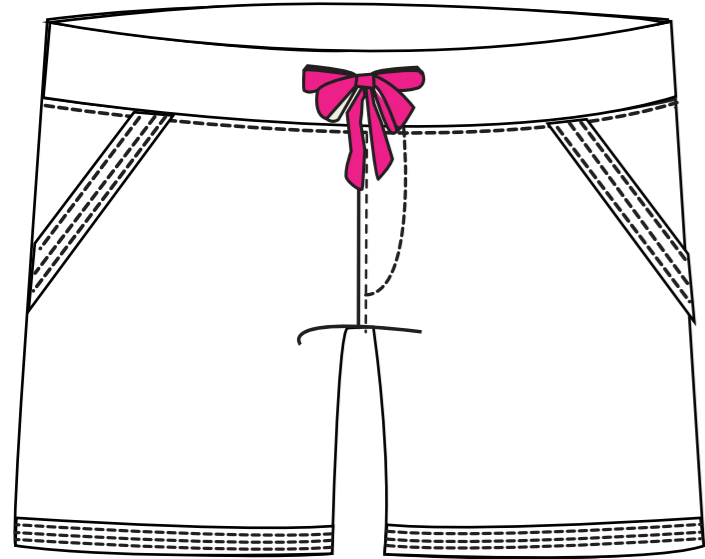

ALLOVER PRINT

ALLOVER PRINT

YARN DYE

PATCH WORK YARN DYE

GIRLS #207/255 PULL-ON SHORT /BERMUDA PRINTS DESIGNS

YARN DYE

ALLOVER PRINT

ALLOVER PRINT

ALLOVER PRINT

ALLOVER PRINT

YARN DYE

YARN DYE

GIRLS #207/255 PULL-ON SHORT /BERMUDA MODIFICATIONS

BERMUDA W. WELT SIDE PKTS & FRAMED POCKETS

SHORT W. FRONT WELT POCKETS

SHORT W. scalloped pockets

SIDE SLANT PKT
SHORT W. GLITTER STARS

BERMUDA W. SLASH PKT & FAUX BUTTON & FORWARD SIDE SEAM

SHORT W. 2X2 RIB WB & HEART SHAPE PKTS

SCOOP POCKET W. FOIL PRINTED STARS OR MULTI COLOR STARS ON SOILD BODY

SIDE SEAM