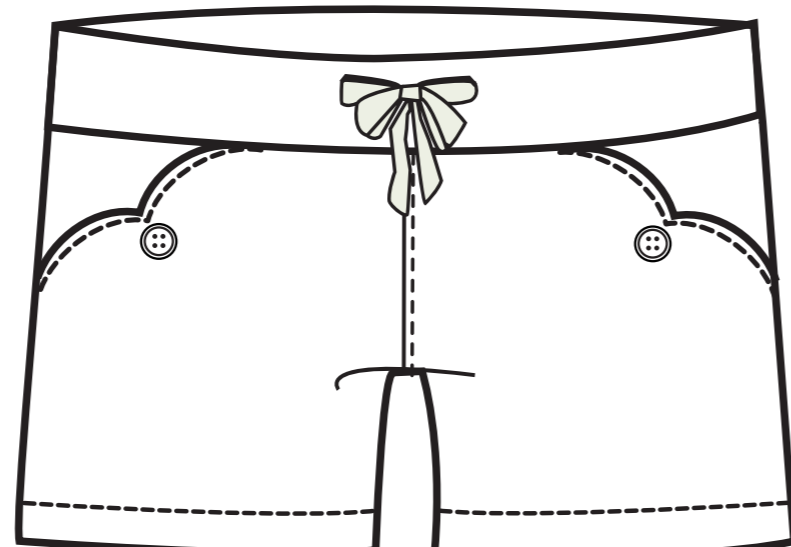

ALLOVER PRINT

ALLOVER PRINT

YARN DYE

YARN DYE

GIRLS #207/255 PULL-ON SHORT /BERMUDA MODIFICATIONS

BERMUDA W. WELT SIDE PKTS & FRAMED POCKETS

SHORT W. FRONT WELT POCKETS

SHORT W. scalloped pockets

SIDE SLANT PKT
SHORT W. GLITTER STARS

BERMUDA W. SLASH PKT & FAUX BUTTON & FORWARD SIDE SEAM

SHORT W. 2X2 RIB WB & HEART SHAPE PKTS

SCOOP POCKET W. FOIL PRINTED STARS OR MULTI COLOR STARS ON SOILD BODY

SIDE SEAM