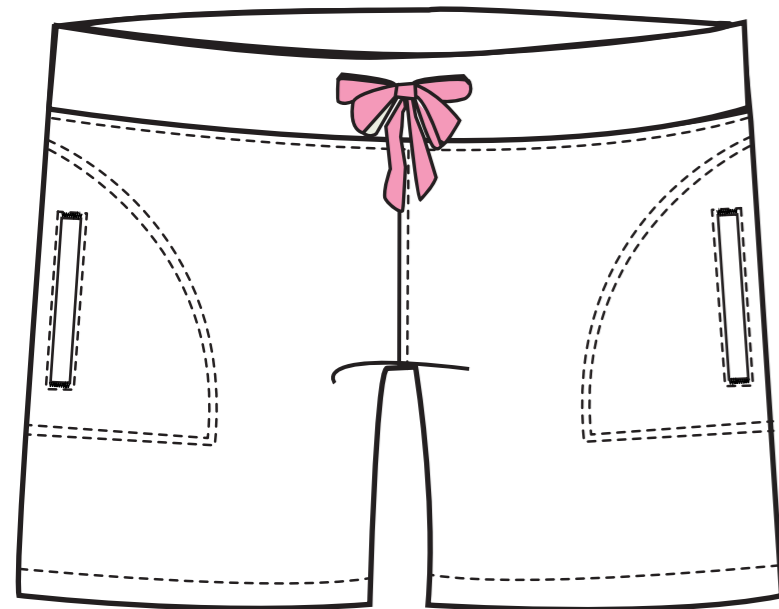

ALLOVER PRINT

ALLOVER PRINT

YARN DYE

YARN DYE

GIRLS #207/255 PULL-ON SHORT /BERMUDA MODIFICATIONS

BERMUDA W. WELT SIDE PKTS & FRAMED POCKETS

SHORT W. FRONT WELT POCKETS

SHORT W. scalloped pockets

SIDE SLANT PKT
SHORT W. GLITTER STARS

BERMUDA W. SLASH PKT & FAUX BUTTON & FORWARD SIDE SEAM

SHORT W. 2X2 RIB WB & HEART SHAPE PKTS

SCOOP POCKET W. FOIL PRINTED STARS OR MULTI COLOR STARS ON SOILD BODY

SIDE SEAM