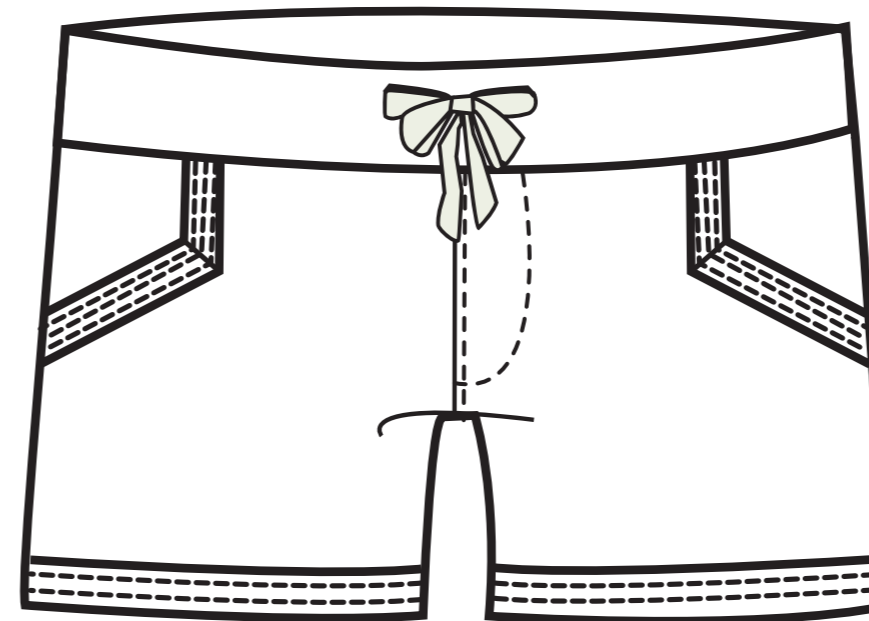

ALLOVER PRINT

ALLOVER PRINT

YARN DYE

YARN DYE

GIRLS #207/255 PULL-ON SHORT /BERMUDA MODIFICATIONS

BERMUDA W. WELT SIDE PKTS & FRAMED POCKETS

SHORT W. FRONT WELT POCKETS

SHORT W. scalloped pockets

SIDE SLANT PKT
SHORT W. GLITTER STARS

BERMUDA W. SLASH PKT & FAUX BUTTON & FORWARD SIDE SEAM

SHORT W. 2X2 RIB WB & HEART SHAPE PKTS

SCOOP POCKET W. FOIL PRINTED STARS OR MULTI COLOR STARS ON SOILD BODY

SIDE SEAM