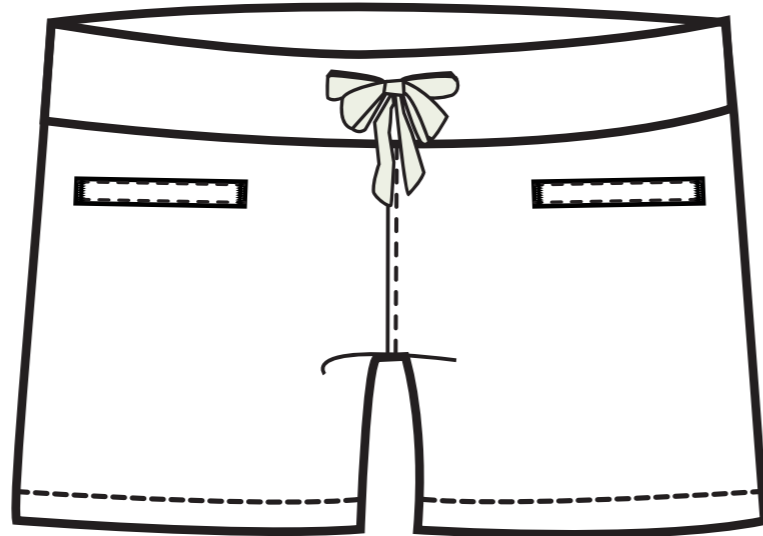

ALLOVER PRINT

ALLOVER PRINT

YARN DYE

YARN DYE

GIRLS #207/255 PULL-ON SHORT /BERMUDA MODIFICATIONS

BERMUDA W. WELT SIDE PKTS & FRAMED POCKETS

SHORT W. FRONT WELT POCKETS

SHORT W. scalloped pockets

SIDE SLANT PKT
SHORT W. GLITTER STARS

BERMUDA W. SLASH PKT & FAUX BUTTON & FORWARD SIDE SEAM

SHORT W. 2X2 RIB WB & HEART SHAPE PKTS

SCOOP POCKET W. FOIL PRINTED STARS OR MULTI COLOR STARS ON SOILD BODY

SIDE SEAM