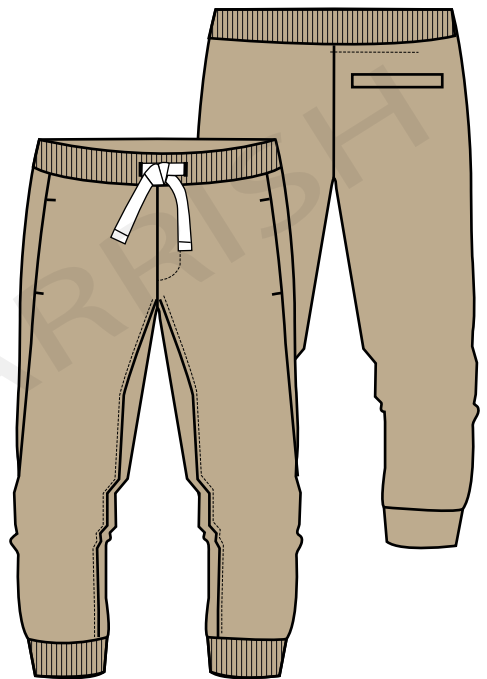

WOVEN BUTTON FRONT SHIRT

L/S TEE W. POCKET GRAPHIC

FLEECE HOODIE W. FRONT CHEST PRINT GRAPHIC

DENIM & NON DENIM PULL-UP PANTS W. RIB WB

TWILL JOGGERS

FLEECE JOGGERS