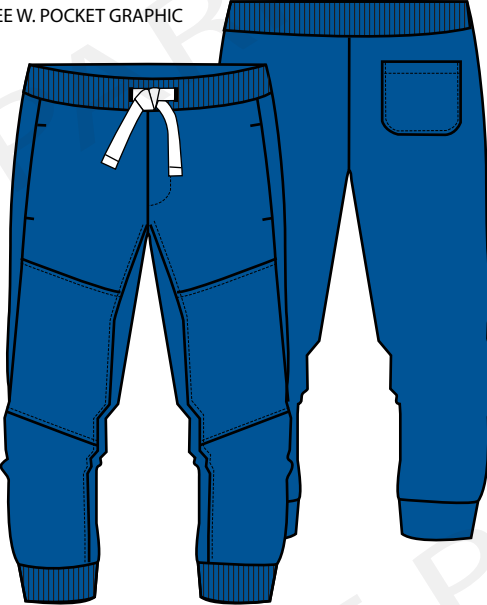

WOVEN BUTTON FRONT SHIRT

L/S TEE W. POCKET GRAPHIC

FLEECE HOODIE W. FRONT CHEST PRINT GRAPHIC

DENIM & NON DENIM PULL-UP PANTS W. RIB WB

TWILL JOGGERS

FLEECE JOGGERS