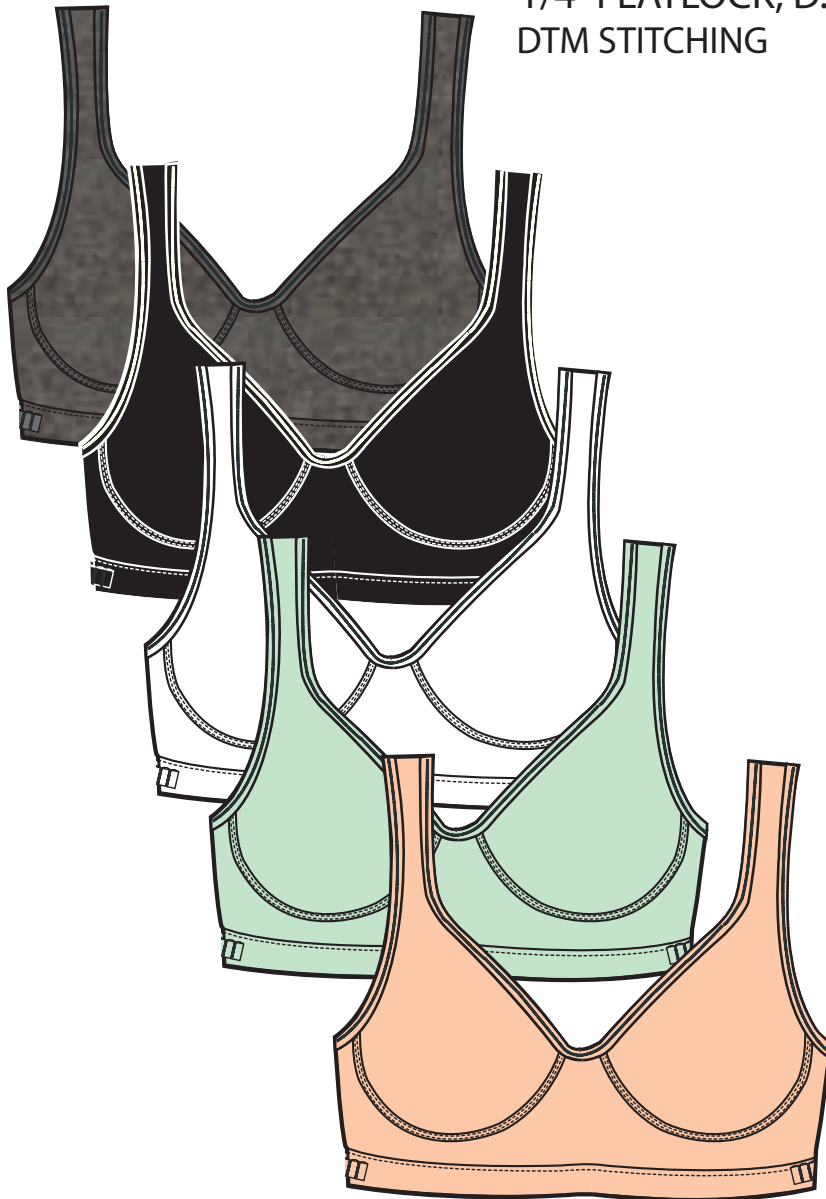

DATE:

Style# AB-6007

### CUP BRA W. MESH BACK

1/4" FLATLOCK, D.N & S.N STITCH CONSTRUCTION  
DTM STITCHING

FRONT

BACK

STYLE #: AB-6007

DATE:

## Back Details.

LINE INSIDE FRONT & INSIDE BACK OF BRA- ( DOUBLE FABRIC) - DO NOT LINE MESH

1/4" SELF-  
FABRIC BINDING  
AT NECKLINE &  
ARMHOLE W.  
S.N. STITCH

FABRIC B-  
(MESH)

BACK KEYHOLE  
3 1/4" LONG  
2 1/2" WIDE

# Front Details.

LINE INSIDE FRONT & INSIDE BACK OF BRA- ( DOUBLE FABRIC) - DO NOT LINE MESH

STYLE #: AB-6007

DATE: