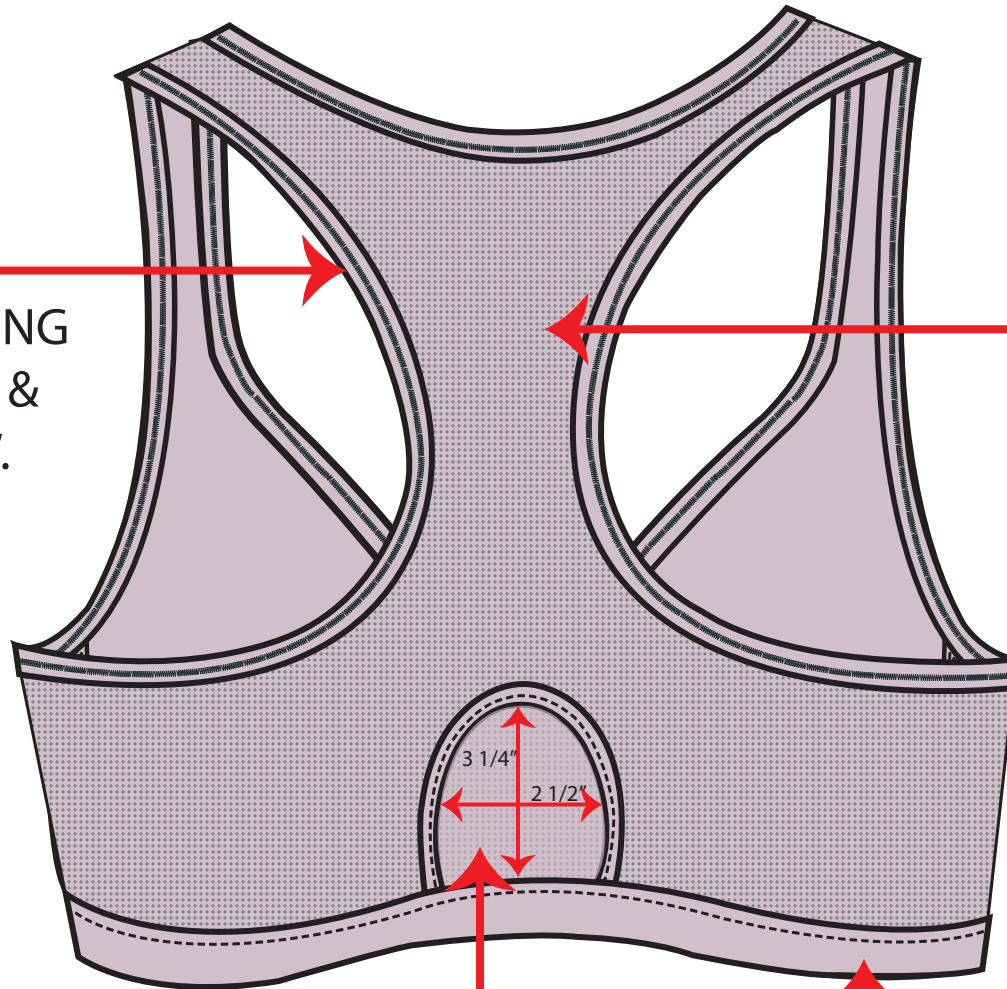

## Back Details.

LINE INSIDE FRONT & INSIDE BACK OF BRA- ( DOUBLE FABRIC) - DO NOT LINE MESH

1/4" SELF-  
FABRIC BINDING  
AT NECKLINE &  
ARMHOLE W.  
S.N. STITCH

FABRIC B-  
(MESH)

BACK KEYHOLE  
3 1/4" LONG  
2 1/2" WIDE