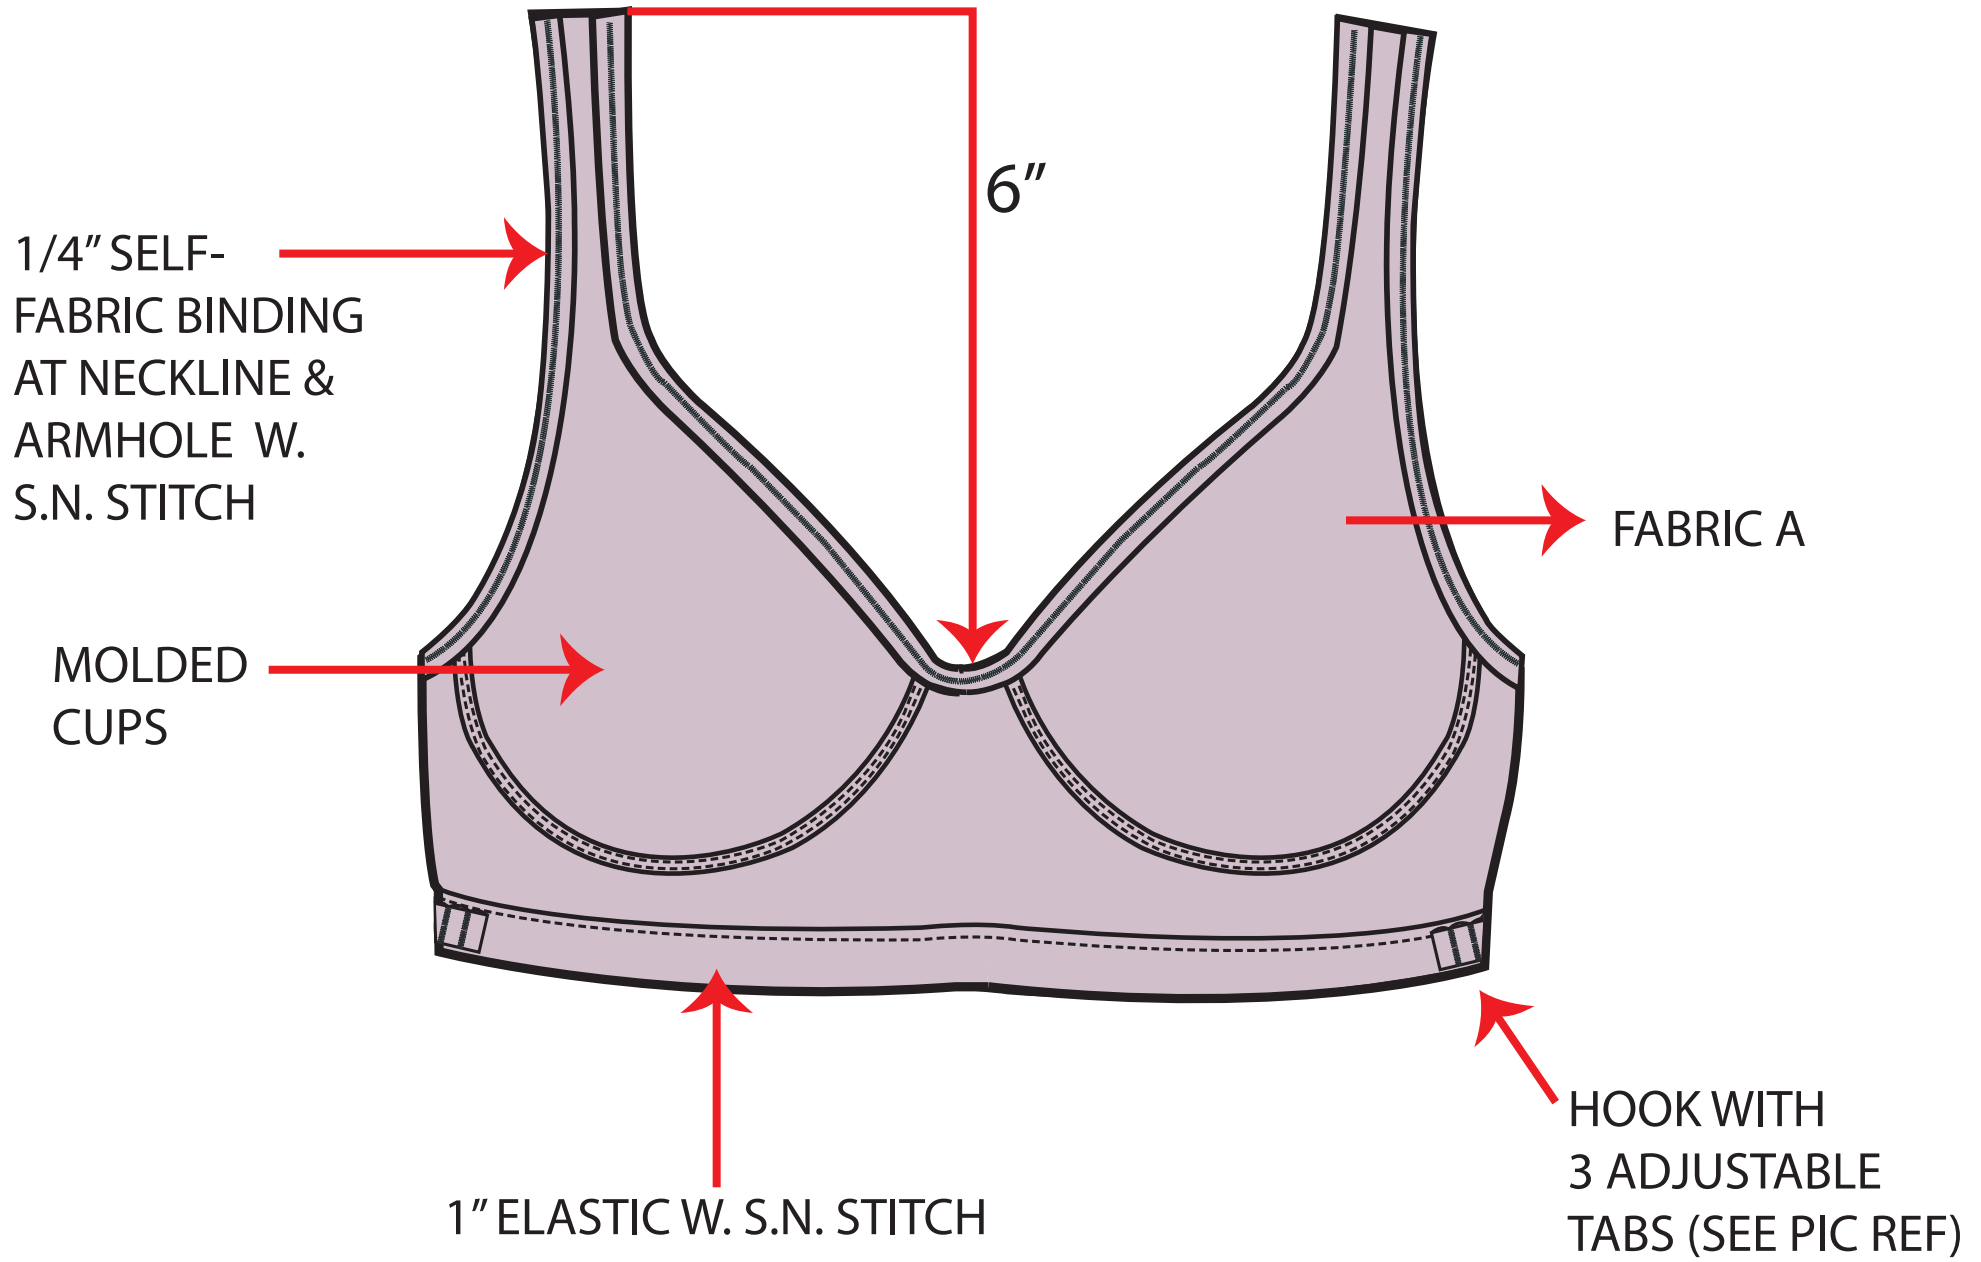

## Side view details

STYLE #: AB-6007

DATE:

# Front Details.

LINE INSIDE FRONT & INSIDE BACK OF BRA- ( DOUBLE FABRIC) - DO NOT LINE MESH

STYLE #: AB-6007

DATE: