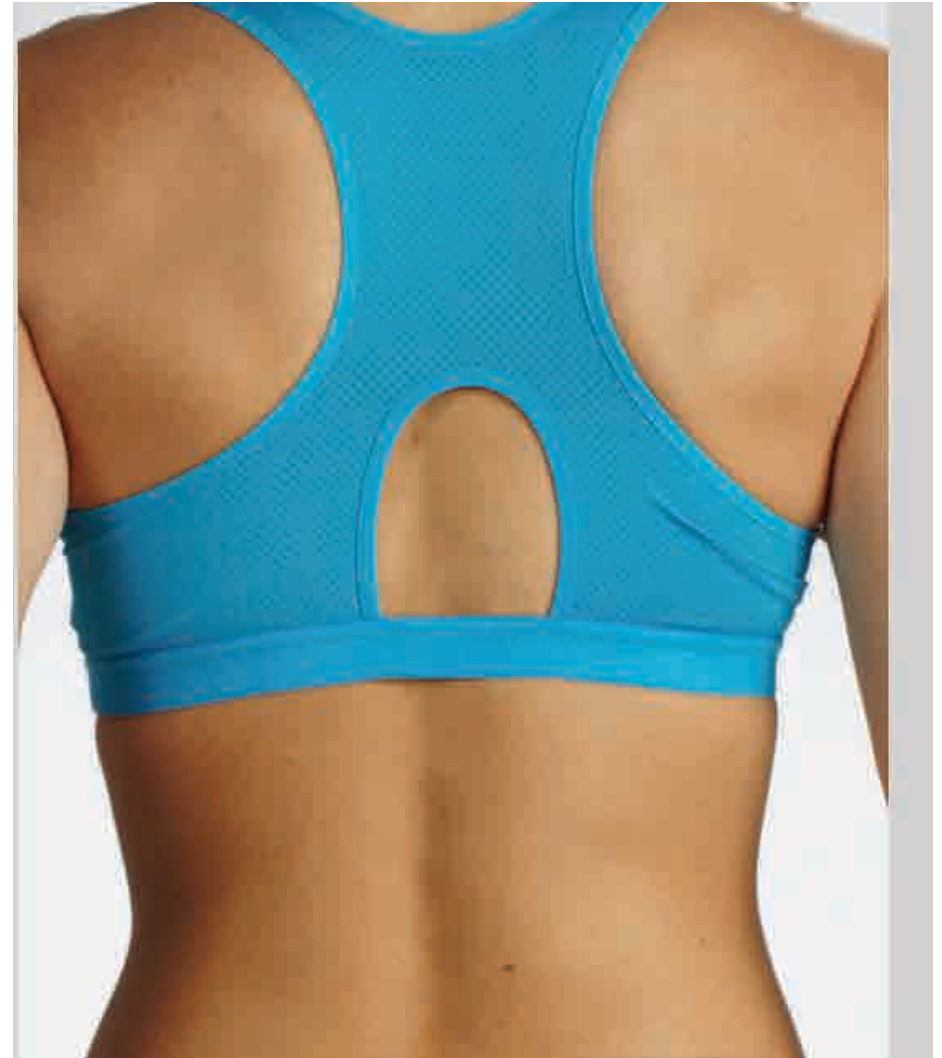

STYLE #: AB-6007

DATE:

Photo reference page

MARIKA MAGIC

Previous item

Next item