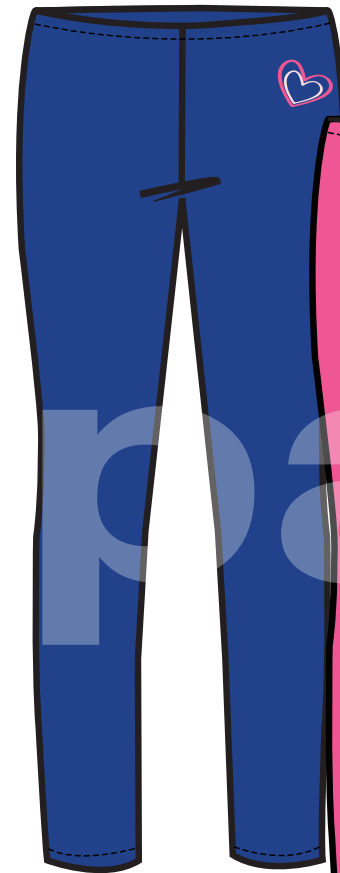

THE SWEET HEARTS CLUB GIRLS FALL 2026 CAPSULE

SIZE RANGE 2-6x

2pc outfit set
Includes sweatshirt and jogger pants w. Printed oversize heart and emb at chest
77% Cotton, 23% Recycled Polyester
Fleece fabric
Ruffle accents on the sleeves & waist of the pants

2pc outfit set
TOP: Includes long sleeve tee w/ ruffle contrast sleeves, screen print front chest and back Print
BOTTOM: Solid leggin and allover print leggin
64% Polyester, 33% Cotton, 3% Elastane
cotton bottoms and tops
Ruffle accents on the sleeves & waist of the pants