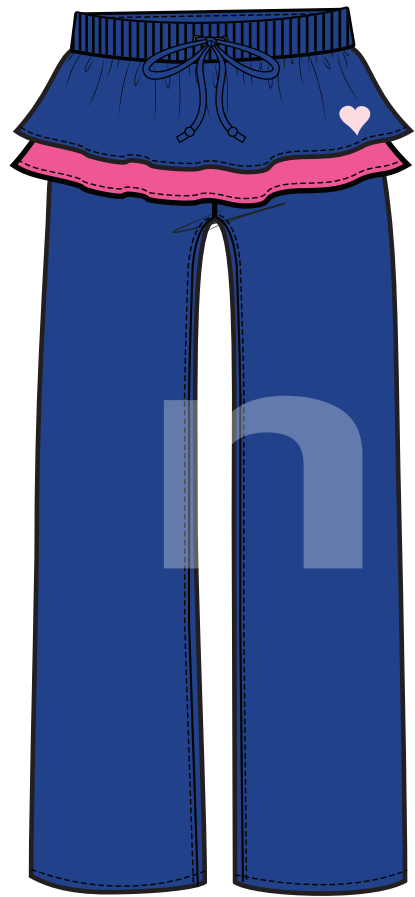

THE SWEET HEARTS CLUB GIRLS FALL 2026 CAPSULE

SIZE RANGE 2-6x

2pc outfit set
Includes sweatshirt and jogger pants w. Printed oversize heart and emb at chest
77% Cotton, 23% Recycled Polyester
Fleece fabric
Ruffle accents on the sleeves & waist of the pants

2pc outfit set
TOP: Includes long sleeve tee w/ ruffle contrast sleeves, screen print front chest and back Print
BOTTOM: Solid leggin and allover print leggin
64% Polyester, 33% Cotton, 3% Elastane
cotton bottoms and tops
Ruffle accents on the sleeves & waist of the pants