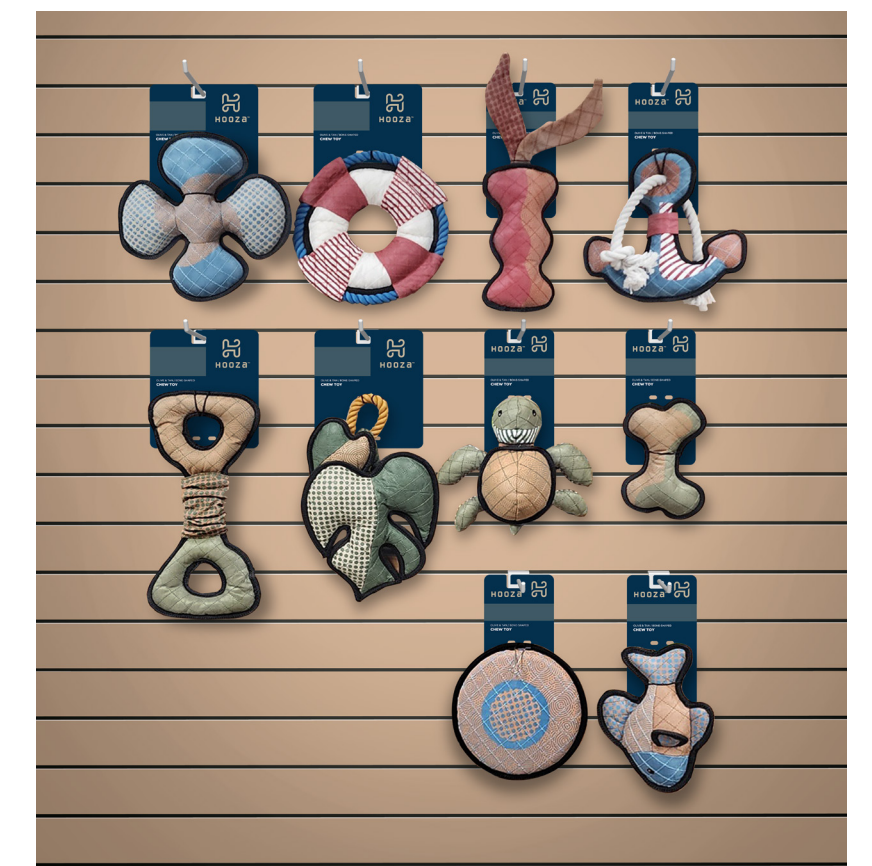

ULTRA TOUGH

COLLECTION

hooza™

M MEDIUM: 22"-29"
HARNESS

MAGNETIC QUICK CLIP COLLECTION

HOOZA™

9 590041 677400 8

MEDIUM

HARNESS FIT GUIDE BY CHEST MEASUREMENT

17" - 22" SMALL	22" - 29" MED	29" - 36" LRG	> 35" - 42" XLRG
--------------------	------------------	------------------	---------------------

CAUTION: FOR PET USE ONLY INTENDED FOR EXERCISING AND TRAINING PET. TO AVOID RISK OF ENTANGLEMENT, KEEP AWAY FROM CHILDREN AND ALWAYS SUPERVISE PET WHEN USING THIS PRODUCT. INSPECT REGULARLY AND DISCARD IF ANY PART BECOMES DAMAGED OR LOOSE. MAY BE HARMFUL IF INGESTED. IF PRODUCT BECOMES WET, SOME COLOR TRANSFER MAY OCCUR. USE CAUTION AROUND LIGHT-COLORED UPHOLSTERY OR CARPETING. CARE INSTRUCTIONS: SPOT CLEAN ONLY.

HOOZA™

MAGNETIC QUICK CLIP COLLECTION

HOOZAPET.COM

9 590041 677400 8

SMALL

MAGNETIC QUICK-CLIP
Dolor sit amet, consectetur sum dolor sit amet, pal consectetur Lorem ipsum be dolor sit ame, consectetur

CAUTION: FOR PET USE ONLY INTENDED FOR EXERCISING AND TRAINING PET. TO AVOID RISK OF ENTANGLEMENT, KEEP AWAY FROM CHILDREN AND ALWAYS SUPERVISE PET WHEN USING THIS PRODUCT. INSPECT REGULARLY AND DISCARD IF ANY PART BECOMES DAMAGED OR LOOSE. MAY BE HARMFUL IF INGESTED. IF PRODUCT BECOMES WET, SOME COLOR TRANSFER MAY OCCUR. USE CAUTION AROUND LIGHT-COLORED UPHOLSTERY OR CARPETING. CARE INSTRUCTIONS: SPOT CLEAN ONLY.

HOOZAPET.COM

9 590041 677400 8

MEDIUM NECK: 14"-20" **XL**
COLLAR

HOOZA™

MAGNETIC QUICK CLIP COLLECTION

HOOZAPET.COM

9 590041 677400 8

X-LARGE