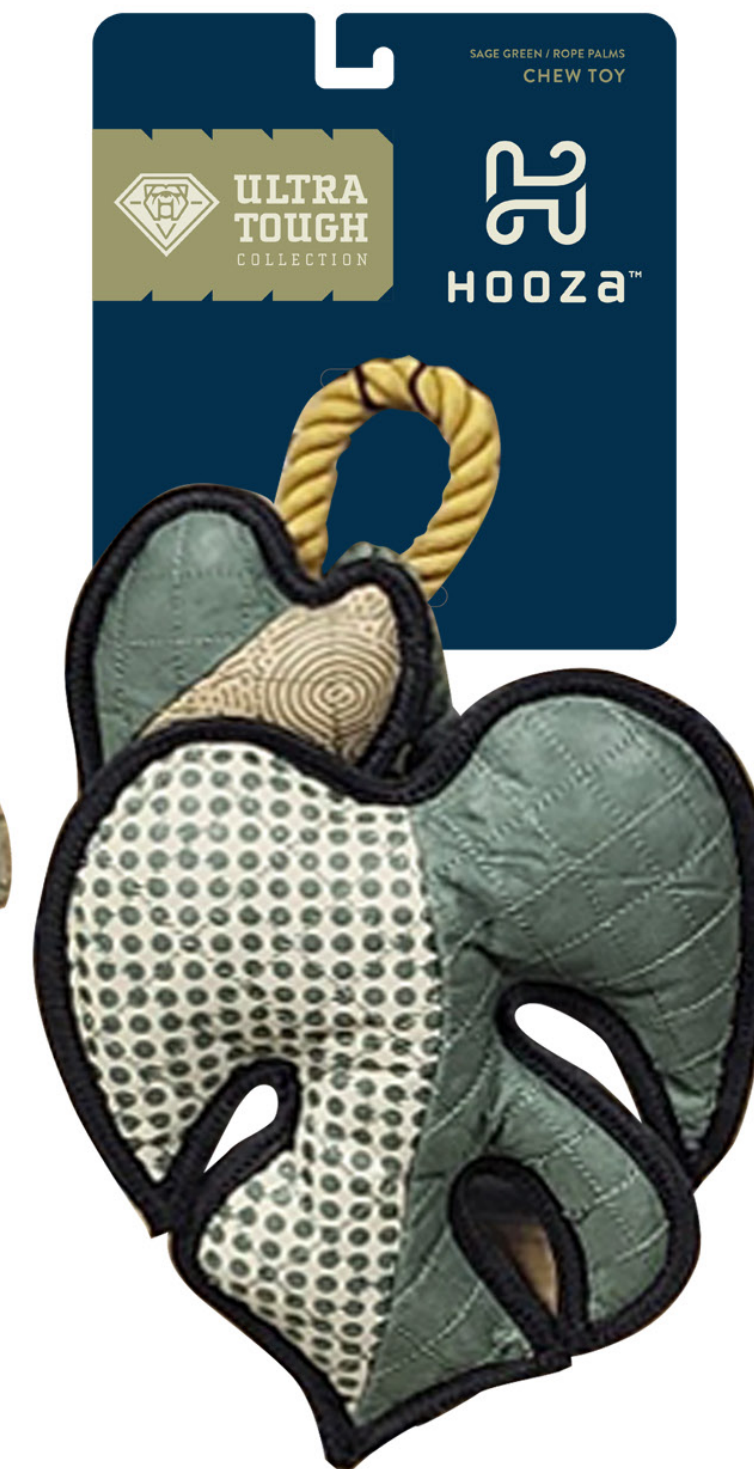

ULTRA TOUGH

COLLECTION

hooza™

M MEDIUM: 22"-29"
HARNESS

MAGNETIC QUICK CLIP COLLECTION

HOOZA™

9 590041 677400 8

MEDIUM

HARNESS FIT GUIDE BY CHEST MEASUREMENT

17" - 22" SMALL	22" - 29" MED	29" - 36" LRG	> 35" - 42" XLRG
--------------------	------------------	------------------	---------------------

CAUTION: FOR PET USE ONLY INTENDED FOR EXERCISING AND TRAINING PET. TO AVOID RISK OF ENTANGLEMENT, KEEP AWAY FROM CHILDREN AND ALWAYS SUPERVISE PET WHEN USING THIS PRODUCT. INSPECT REGULARLY AND DISCARD IF ANY PART BECOMES DAMAGED OR LOOSE. MAY BE HARMFUL IF INGESTED. IF PRODUCT BECOMES WET, SOME COLOR TRANSFER MAY OCCUR. USE CAUTION AROUND LIGHT-COLORED UPHOLSTERY OR CARPETING. CARE INSTRUCTIONS: SPOT CLEAN ONLY.