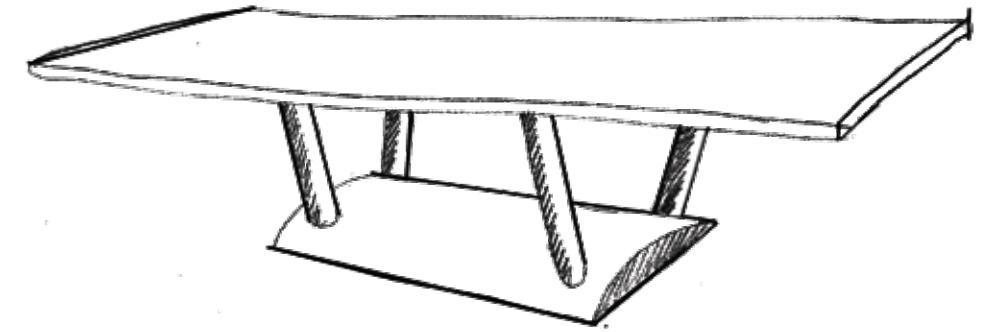

**DAGOBA**

DINING TABLE

All Rights reserved to Wendell Castle Collection & Icon Design LLC.

**Da-go-ba** (*noun*) - A dome-shaped shrine containing relics of the Buddha.

This dining table features a unique sculpted profile edge. The design of the base is intended as an ergonomic foot rest when sitting at the table's sides. Available in four standard sizes with 27" of knee space.

Shown Left: Ash Ombra Finish Sample

Shown Below: Prototype Dagoba sketch.

As Shown: *SIZE 1 - 80" x 40" x 29"*

Top & Base: *Ash Ombra, Sandblasted, Matte*

Leg: *Cinero Lacquer, Gloss*

	SIZE 1	SIZE 2	SIZE 3	SIZE 4
WIDTH:	80"	90"	105"	120"
DEPTH:	48"	48"	48"	48"
HEIGHT:	29"	29"	29"	29"