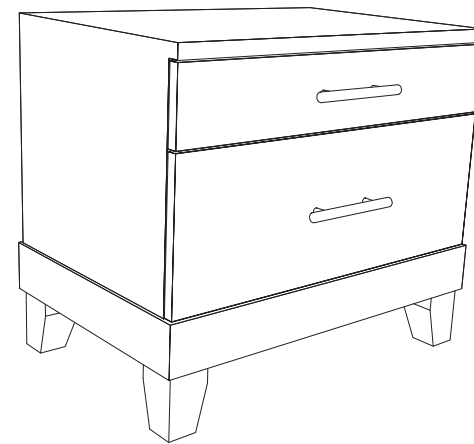

An elegant piece inspired by rectilinear design, the Muse nightstand offers a variety of customizable options. With 4 different cabinet & base models, the Muse nightstand offers a truly unique personality in any space.

Case Dimensions: 30" x 20" x 18"

CASE 1: 2 Drawers

CASE 2: 3 Drawers

CASE 3: 1 Drawer & Shelf

CASE 4: Shelf

As Shown: Muse Case 1 - Base BC
 Case: Zebrawood, Natural
 Base: Ebonzied Walnut

	Base AC	Base AX	Base BC	Base BX
WIDTH:	30.5"	34"	30.5"	34"
DEPTH:	20.5"	22"	20.5"	22"
HEIGHT:	8.75"	8.75"	12"	12"