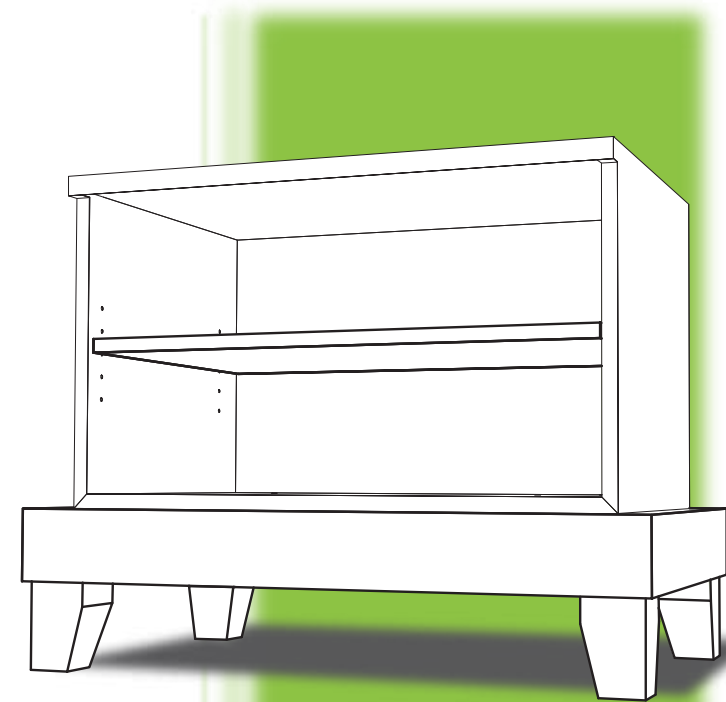

An elegant piece inspired by rectilinear design, the Muse nightstand offers a variety of customizable options. With 4 different cabinet & base models, the Muse nightstand offers a truly unique personality in any space.

Case Dimensions: 30" x 20" x 18"

CASE 1: 2 Drawers

CASE 2: 3 Drawers

CASE 3: 1 Drawer & Shelf

CASE 4: Shelf

As Shown: Muse Case 1 - Base BC
 Case: Zebrawood, Natural
 Base: Ebonzied Walnut

	Base AC	Base AX	Base BC	Base BX
WIDTH:	30.5"	34"	30.5"	34"
DEPTH:	20.5"	22"	20.5"	22"
HEIGHT:	8.75"	8.75"	12"	12"