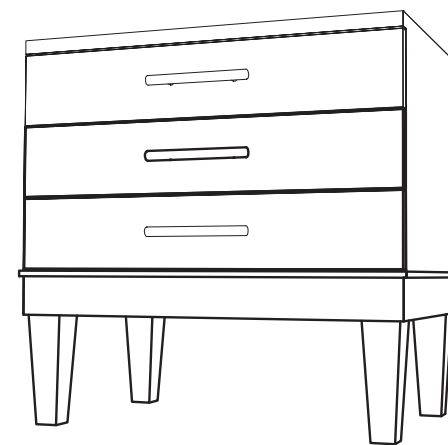

An elegant piece inspired by rectilinear design, the Muse nightstand offers a variety of customizable options. With 4 different cabinet & base models, the Muse nightstand offers a truly unique personality in any space.

Case Dimensions: 30" x 20" x 18"

CASE 1: 2 Drawers

CASE 2: 3 Drawers

CASE 3: 1 Drawer & Shelf

CASE 4: Shelf

As Shown: Muse Case 1 - Base BC
 Case: Zebrawood, Natural
 Base: Ebonzied Walnut

	Base AC	Base AX	Base BC	Base BX
WIDTH:	30.5"	34"	30.5"	34"
DEPTH:	20.5"	22"	20.5"	22"
HEIGHT:	8.75"	8.75"	12"	12"