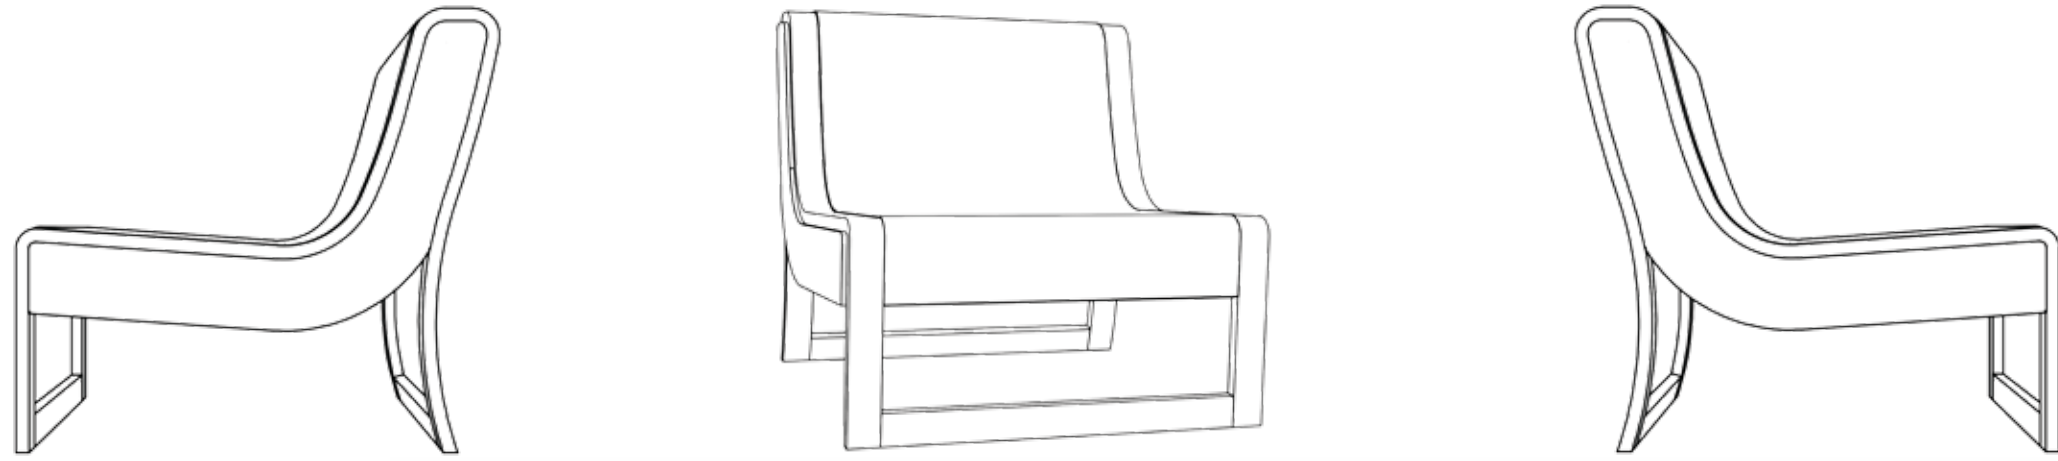

With its clean, inviting curves, the Scoop is a chair that practically begs to be sat in. The high contrast between the Scoop's frame and seat give the chair a contemporary feel that will make it stand out in an office, study, or living room.

|         | SCOOP  | SLICE  |
|---------|--------|--------|
| WIDTH:  | 33.25" | 25"    |
| DEPTH:  | 38"    | 28.75" |
| HEIGHT: | 32.75" | 37"    |

**SCOOP & SLICE CHAIR**

All Rights reserved to Wendell Castle Collection & Icon Design LLC.

As Shown: Scoop Chair  
Frame: Jacobean, Ebonized Walnut