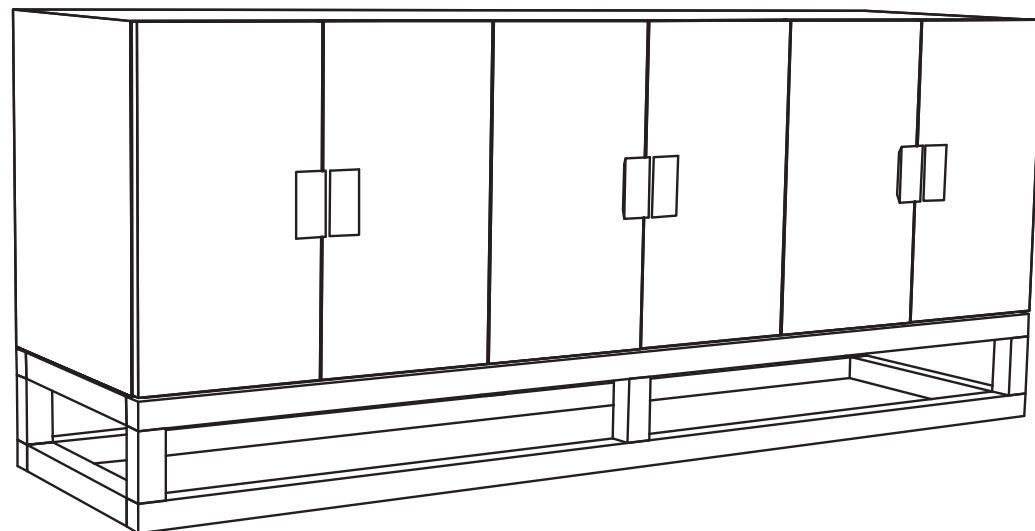

With striking rectilinear lines that are accented with distinctive material options, the Cipher is a bold storage cabinet designed to meet a variety of needs. The sets of doors on the ends open to reveal shelves, while two drawers rest behind the center doors.

	CASE 1	CASE 2	BASE A	BASE B
WIDTH:	72"	84"	72"	84"
DEPTH:	20"	20"	20"	20"
HEIGHT:	22"	22"	8"	12"

As Shown: Cipher Cabinet
 Case: Zebra wood
 Base: Ebonized Walnut

All Rights reserved to Wendell Castle Collection & Icon Design LLC.