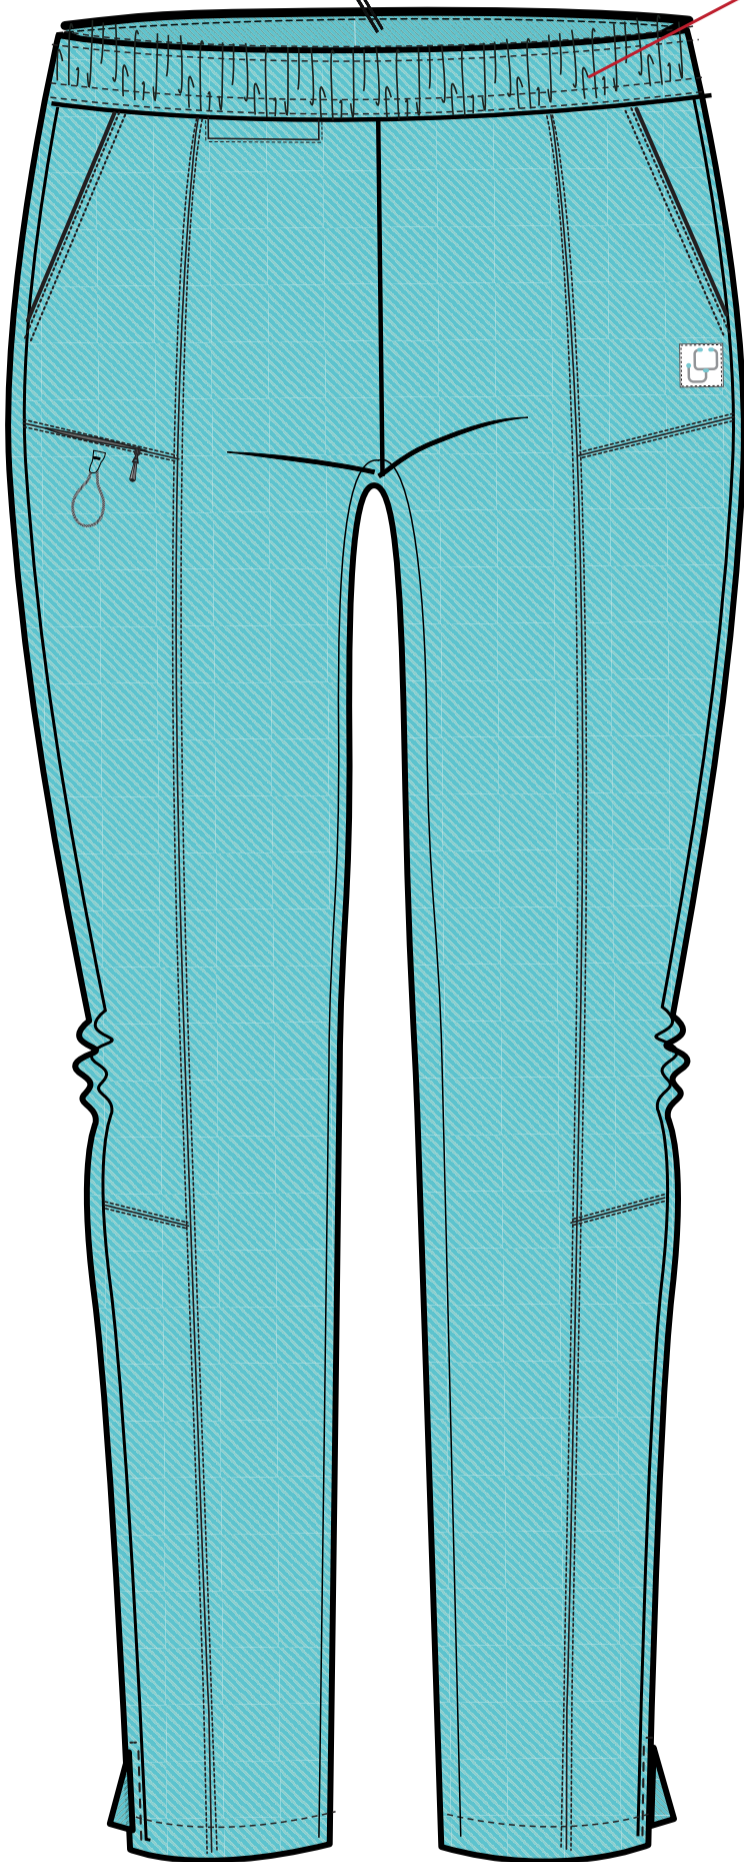

# V NECK OPTION 1

## WOMENS CASUAL OVERSIZE SCRUB TOP

BRANDED  
WOVEN  
LABEL

BRANDED  
WOVEN  
LABEL

FOLDED PLEAT  
AT CENTRE  
BACK TO CREATE  
VOLUME

SWING TICKET

BACK NECK/  
SIZE LABEL

## CIGARETTE PANT SILOUETTE

SLIT POCKET & LOOP ELASTIC

ENCASED ELASTIC WAISTBAND

WOVEN BRANDED LABEL

CREDIT CARD POCKET

WOVEN BRANDED LABEL

SIDE SPLITS