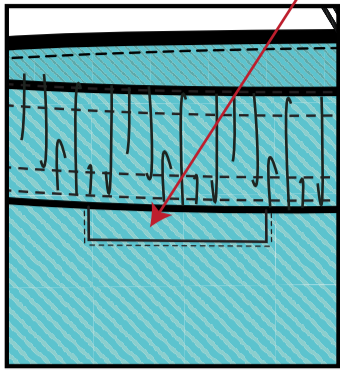

WOMENS SMART SLIM FIT SCUB PANT

OPTION

2

CIGARETTE PANT SILOUETTE

CREDIT CARD POCKET