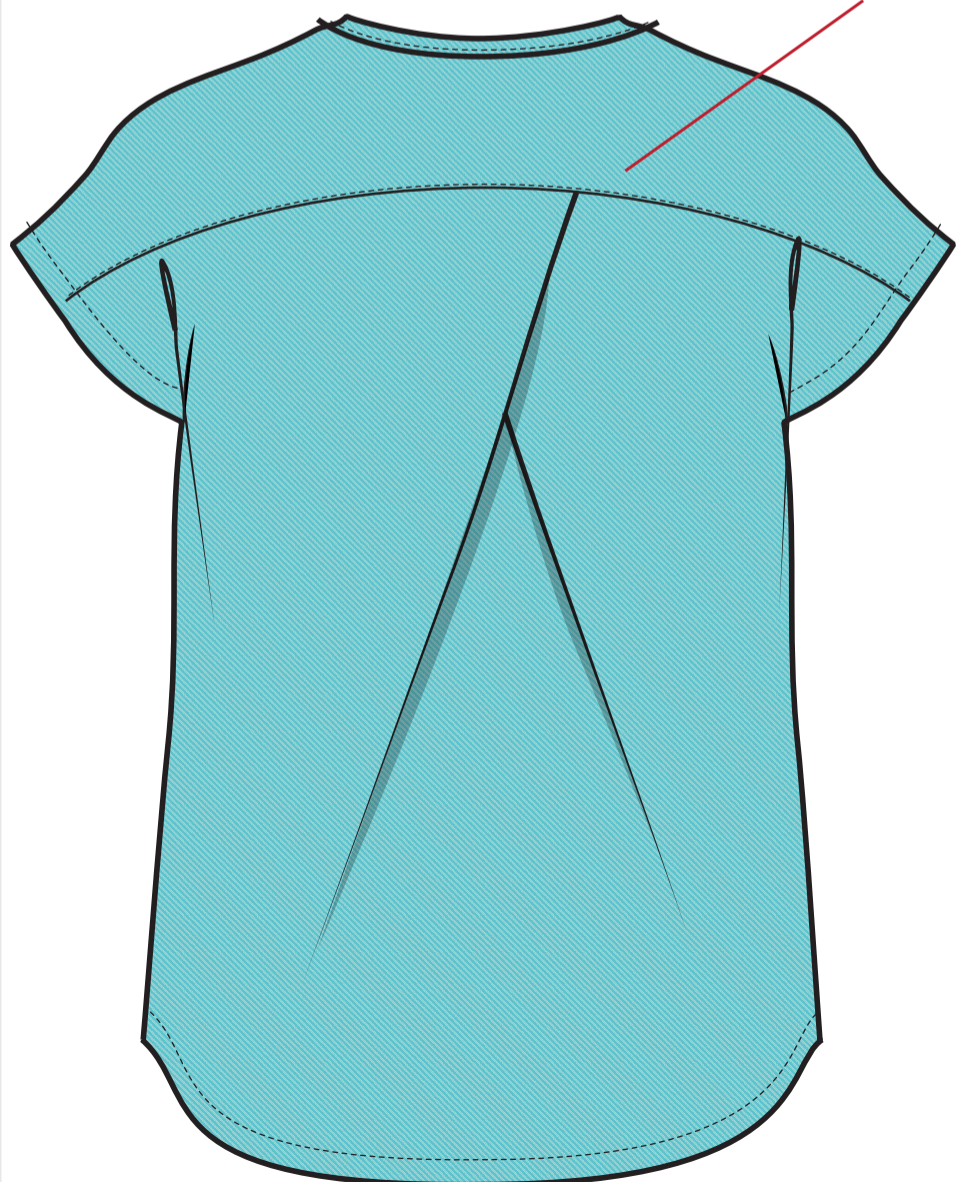

# V NECK OPTION 1

## WOMENS CASUAL OVERSIZE SCRUB TOP

BRANDED  
WOVEN  
LABEL

BRANDED  
WOVEN  
LABEL

FOLDED PLEAT  
AT CENTRE  
BACK TO CREATE  
VOLUME

SWING TICKET

BACK NECK/  
SIZE LABEL

# WOMENS CASUAL SCRUB JOGGER PANT

METAL ENGRAVED D RING

PEN HOLDER SELF FABRIC

SLIT POCKET WITH ZIP

PHONE POCKET