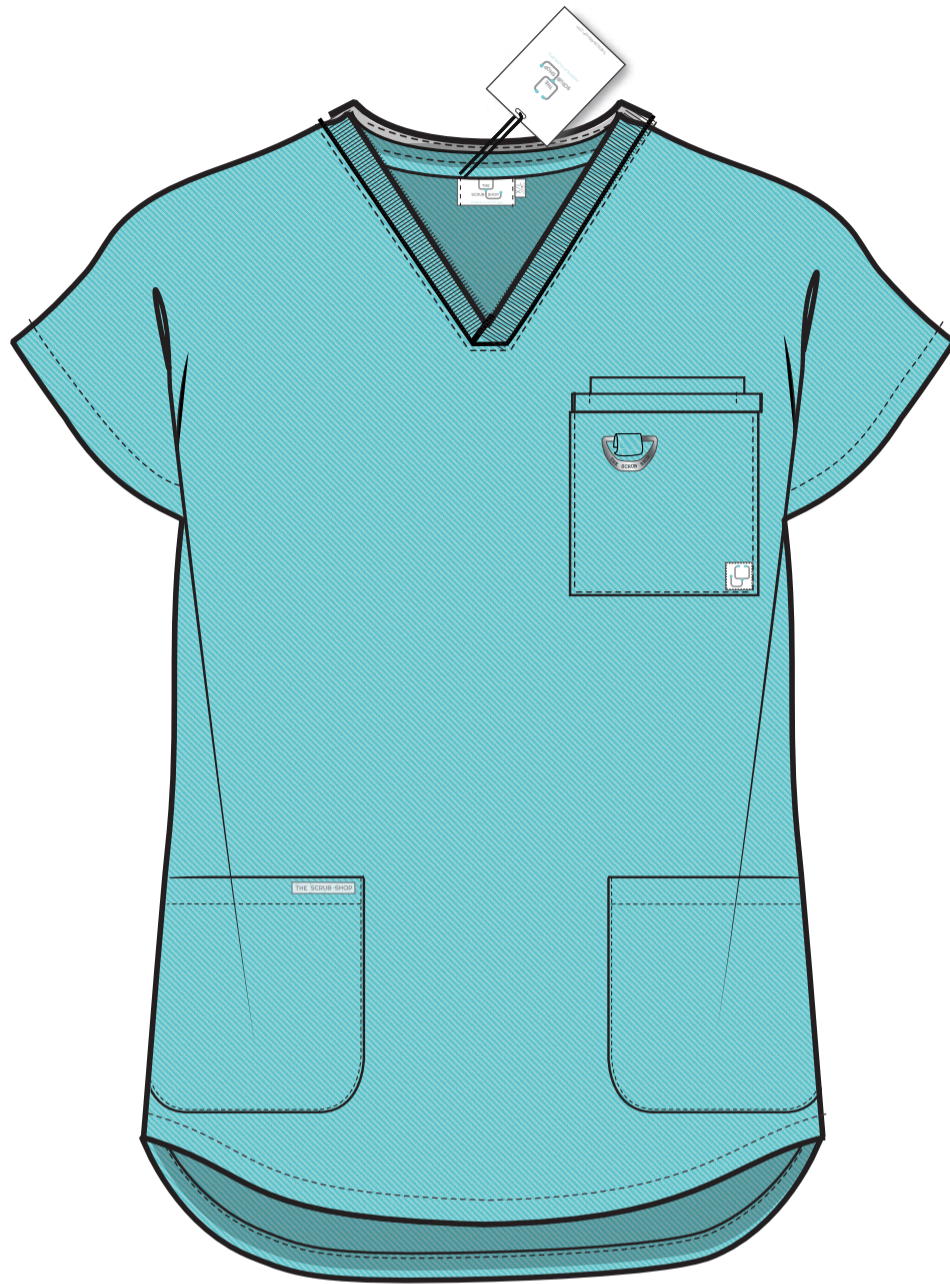

# V NECK OPTION 1

## WOMENS CASUAL OVERSIZE SCRUB TOP

BRANDED  
WOVEN  
LABEL

BRANDED  
WOVEN  
LABEL

FOLDED PLEAT  
AT CENTRE  
BACK TO CREATE  
VOLUME

SWING TICKET

BACK NECK/  
SIZE LABEL

# WOMENS CASUAL SCRUB JOGGER PANT

METAL ENGRAVED D RING

PEN HOLDER SELF FABRIC

SLIT POCKET WITH ZIP

PHONE POCKET