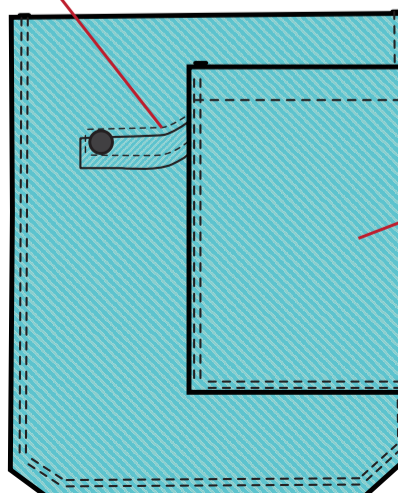

## WOMENS CASUAL OVERSIZE SCRUB TOP

BRANDED  
WOVEN  
LABEL

BRANDED  
WOVEN  
LABEL

FOLDED PLEAT  
AT CENTRE  
BACK TO CREATE  
VOLUME

SWING TICKET

BACK NECK/  
SIZE LABEL

# WOMENS CASUAL SCRUB JOGGER PANT

METAL ENGRAVED D RING

PEN HOLDER SELF FABRIC

SLIT POCKET WITH ZIP

PHONE POCKET