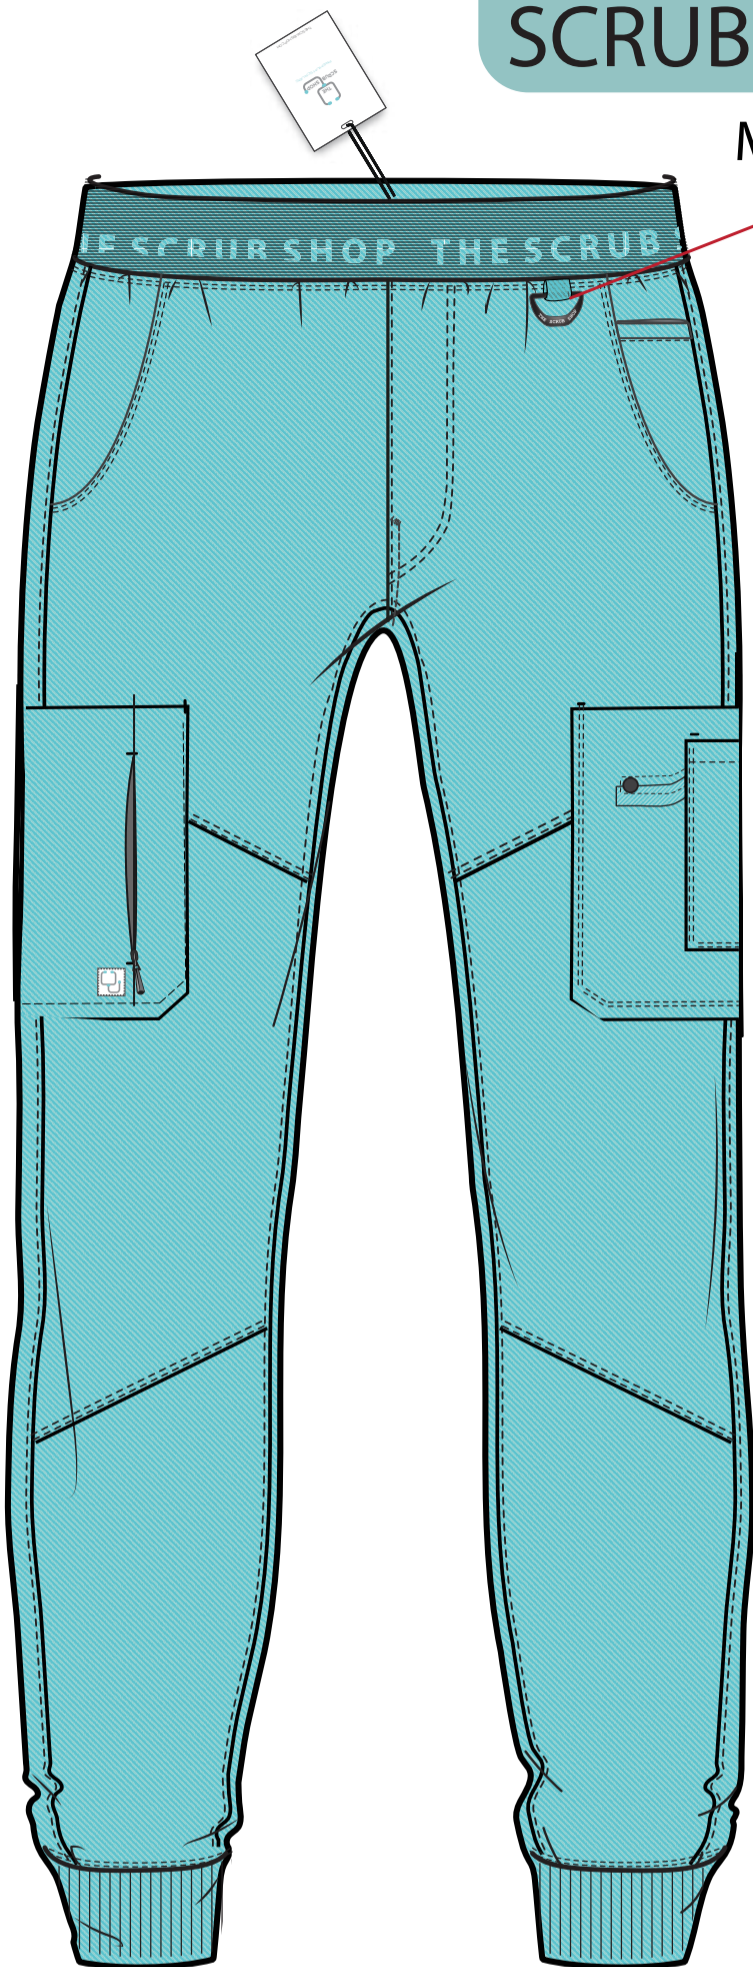

# V NECK OPTION 1

## WOMENS CASUAL OVERSIZE SCRUB TOP

BRANDED  
WOVEN  
LABEL

BRANDED  
WOVEN  
LABEL

FOLDED PLEAT  
AT CENTRE  
BACK TO CREATE  
VOLUME

SWING TICKET

BACK NECK/  
SIZE LABEL

# WOMENS CASUAL SCRUB JOGGER PANT

METAL ENGRAVED D RING

PEN HOLDER SELF FABRIC

SLIT POCKET WITH ZIP

PHONE POCKET