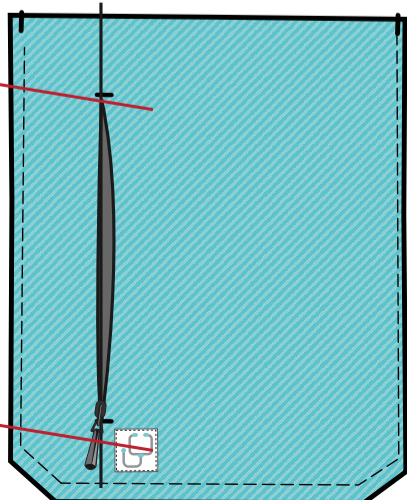

## WOMENS CASUAL OVERSIZE SCRUB TOP

BRANDED  
WOVEN  
LABEL

BRANDED  
WOVEN  
LABEL

FOLDED PLEAT  
AT CENTRE  
BACK TO CREATE  
VOLUME

SWING TICKET

BACK NECK/  
SIZE LABEL

# WOMENS CASUAL SCRUB JOGGER PANT

METAL ENGRAVED D RING

PEN HOLDER SELF FABRIC

SLIT POCKET WITH ZIP

PHONE POCKET