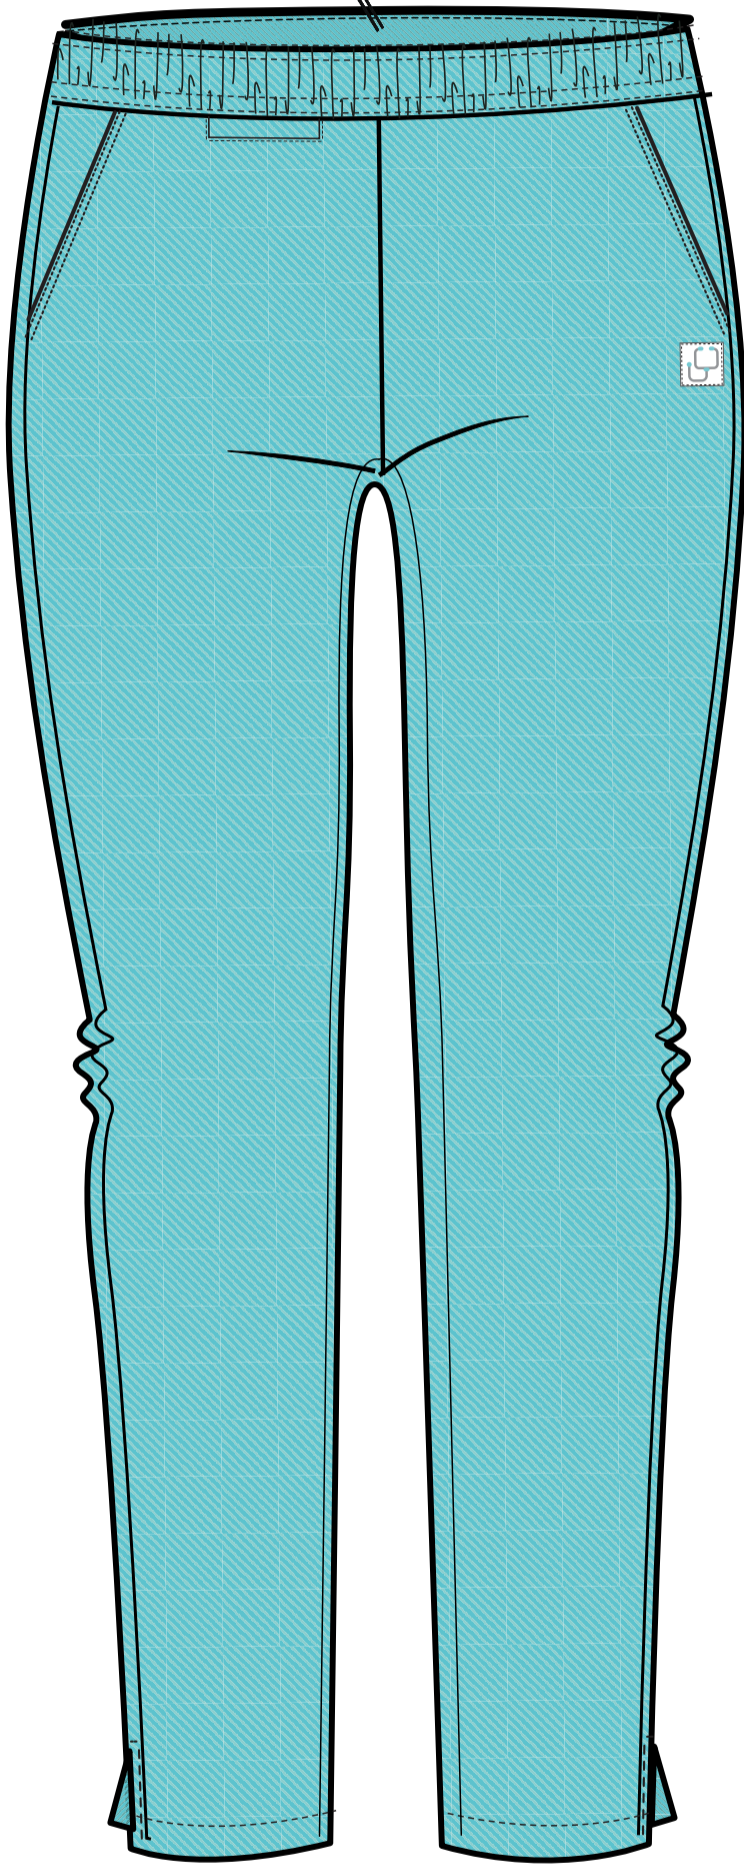

## WOMENS CASUAL OVERSIZE SCRUB TOP

BRANDED  
WOVEN  
LABEL

BRANDED  
WOVEN  
LABEL

FOLDED PLEAT  
AT CENTRE  
BACK TO CREATE  
VOLUME

SWING TICKET

BACK NECK/  
SIZE LABEL

# 2

CIGARETTE PANT SILOUETTE

CREDIT CARD POCKET

WOVEN BRANDED LABEL

CREDIT CARD POCKET

WOVEN BRANDED LABEL

SIDE SPLITS