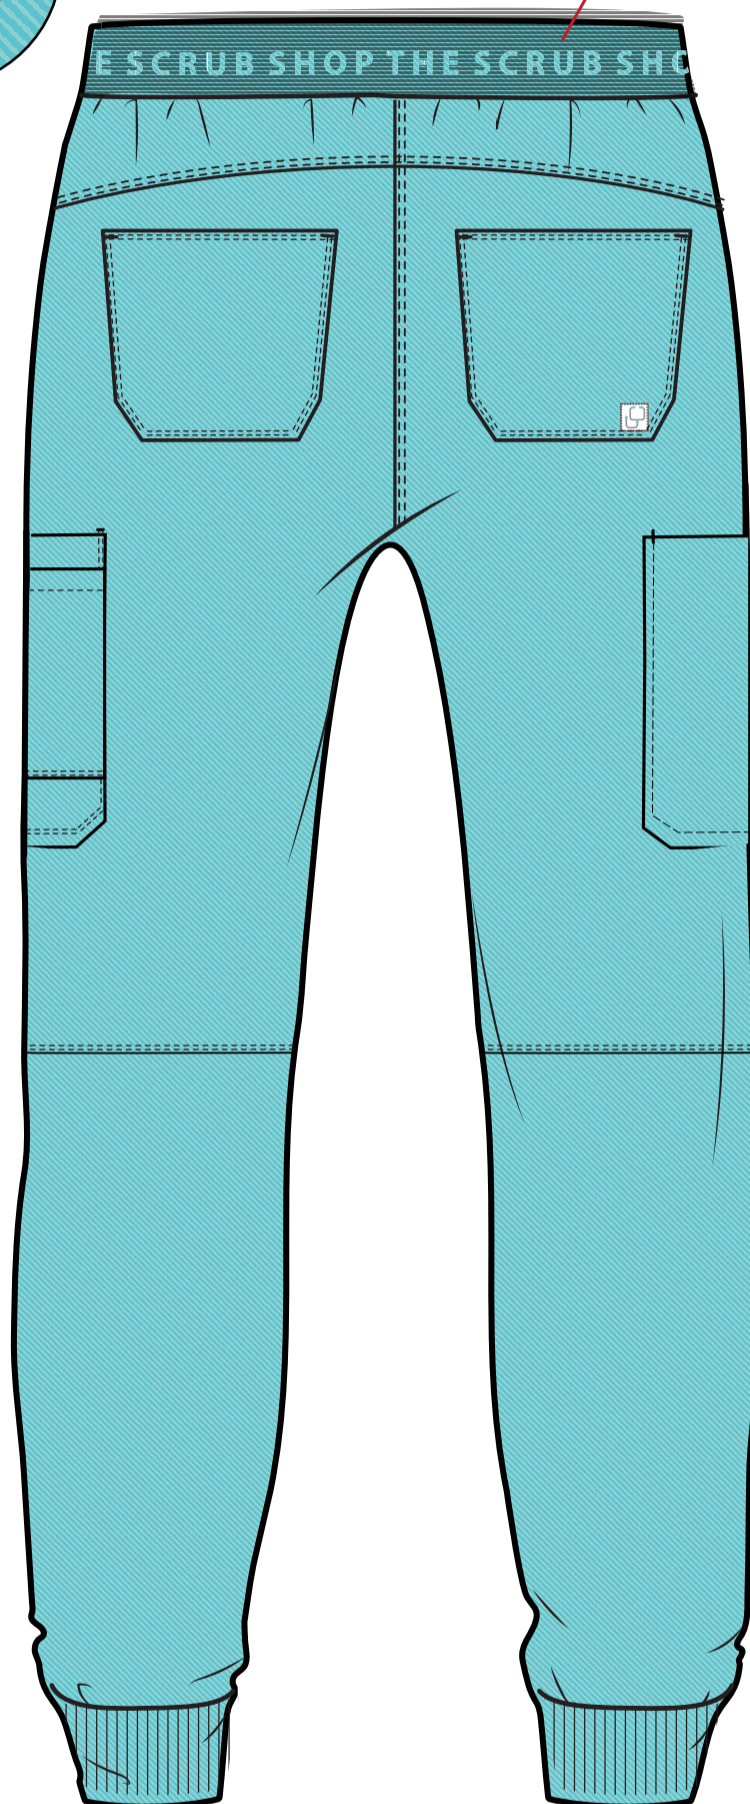

# V NECK OPTION 1

## WOMENS CASUAL OVERSIZE SCRUB TOP

BRANDED  
WOVEN  
LABEL

BRANDED  
WOVEN  
LABEL

FOLDED PLEAT  
AT CENTRE  
BACK TO CREATE  
VOLUME

SWING TICKET

BACK NECK/  
SIZE LABEL

# WOMENS CASUAL SCRUB JOGGER PANT

METAL ENGRAVED D RING

PEN HOLDER SELF FABRIC

SLIT POCKET WITH ZIP

PHONE POCKET