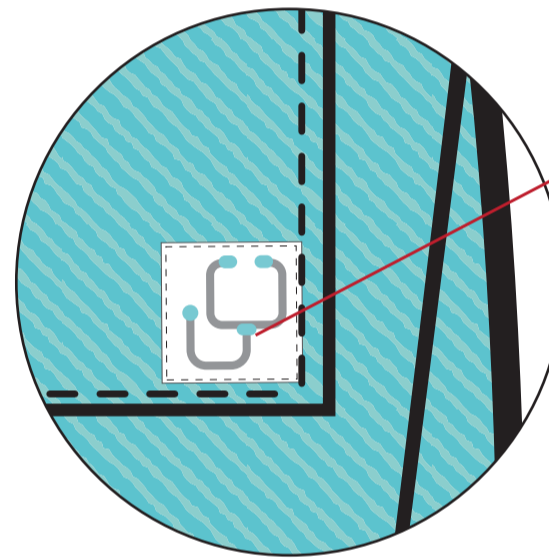

## WOMENS CASUAL OVERSIZE SCRUB TOP

BRANDED  
WOVEN  
LABEL

BRANDED  
WOVEN  
LABEL

FOLDED PLEAT  
AT CENTRE  
BACK TO CREATE  
VOLUME

SWING TICKET

BACK NECK/  
SIZE LABEL