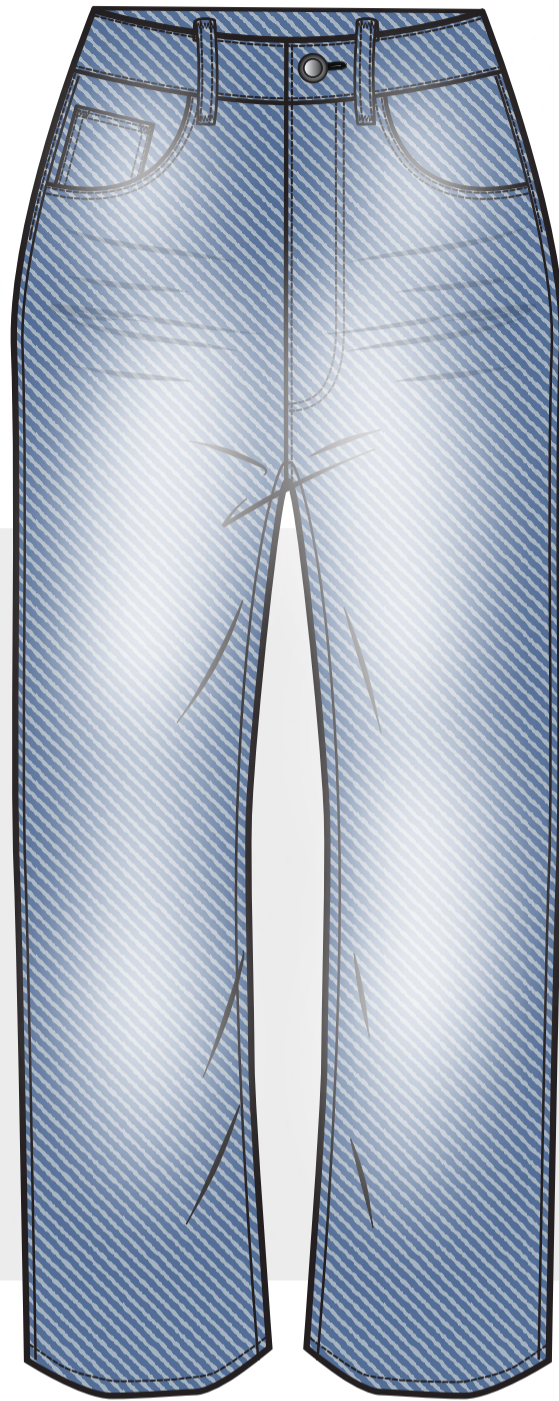

# WOMENS DENIM SS22

## CROPPED HIGH RISE

- HIGH WAIST
- CROPPED LEG
- STRAIGHT LEG

## BARREL LEG

- HIGH WAIST
- WIDER CUT
- CROPPED LEG