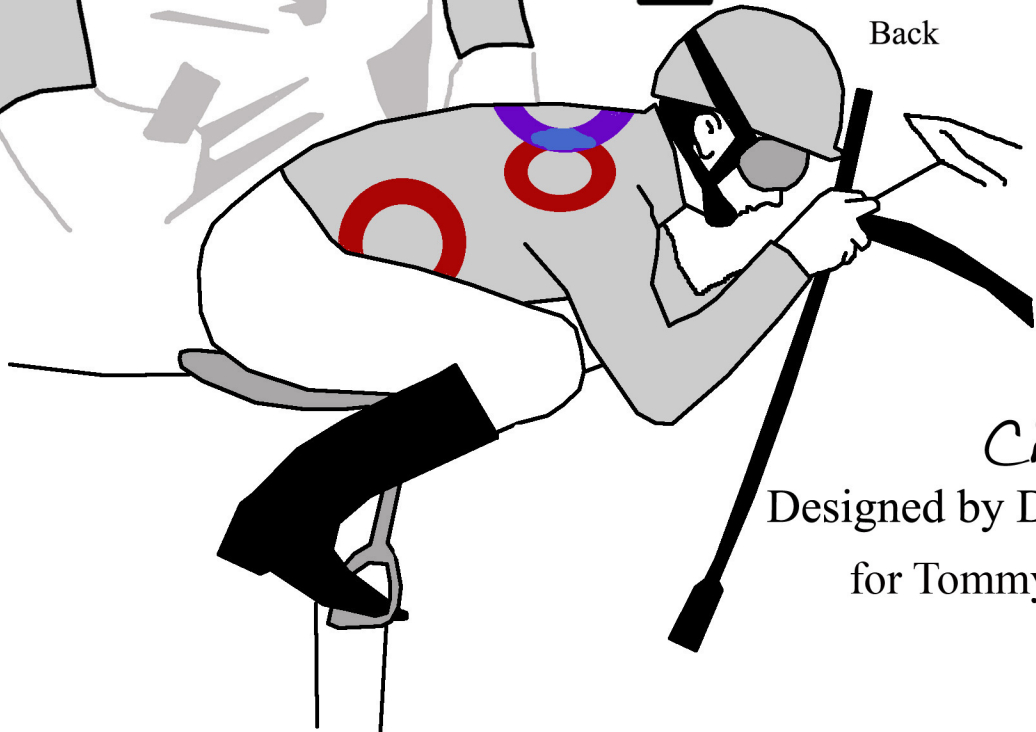

Front

Back

Circus
Designed by Davis Jaye
for Tommy Rinaudo