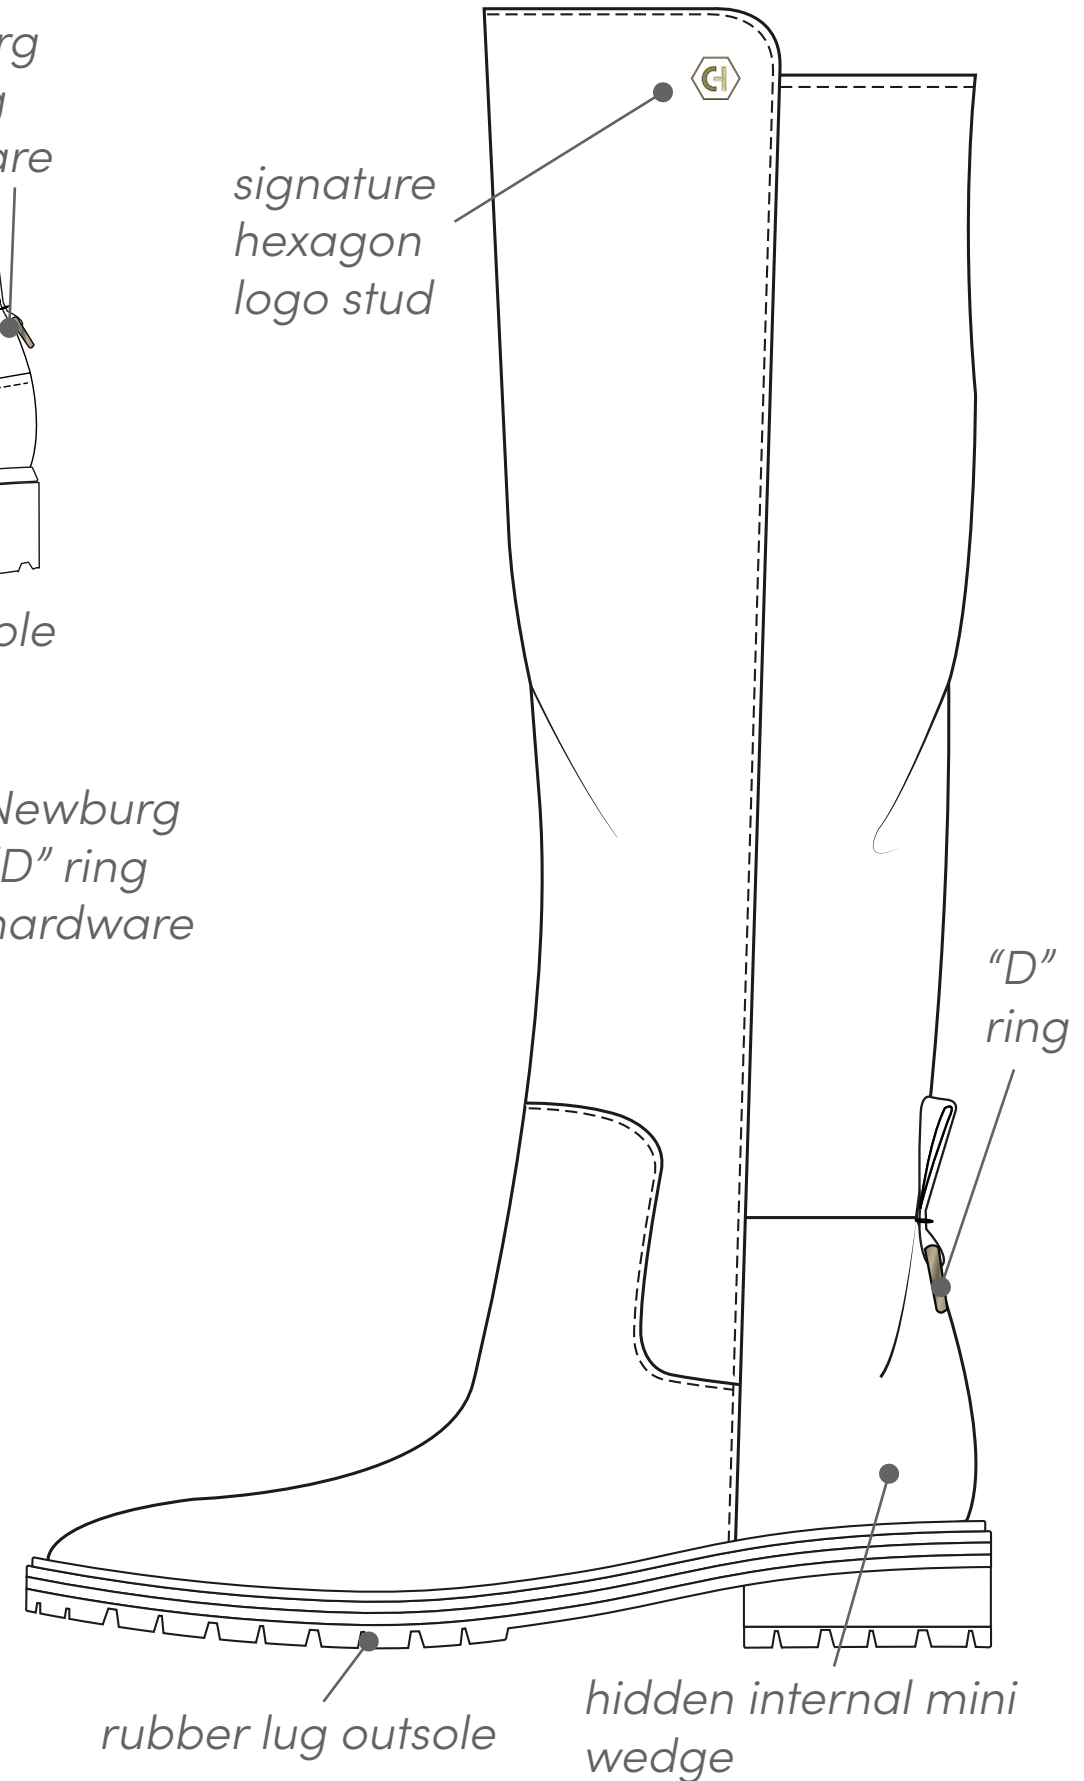

# VOLUME LUG BOOT / LUG OXFORD

**LUG OXFORD**  
BETTER TIER - \$160

**OTK LUG BOOT**  
BEST TIER - \$300

*over-the-knee  
boot shaft height*

**CHELSEA GORE BOOTIE**  
GOOD TIER - \$100

**PULL ON LUG BOOTIE**  
BEST TIER - \$170