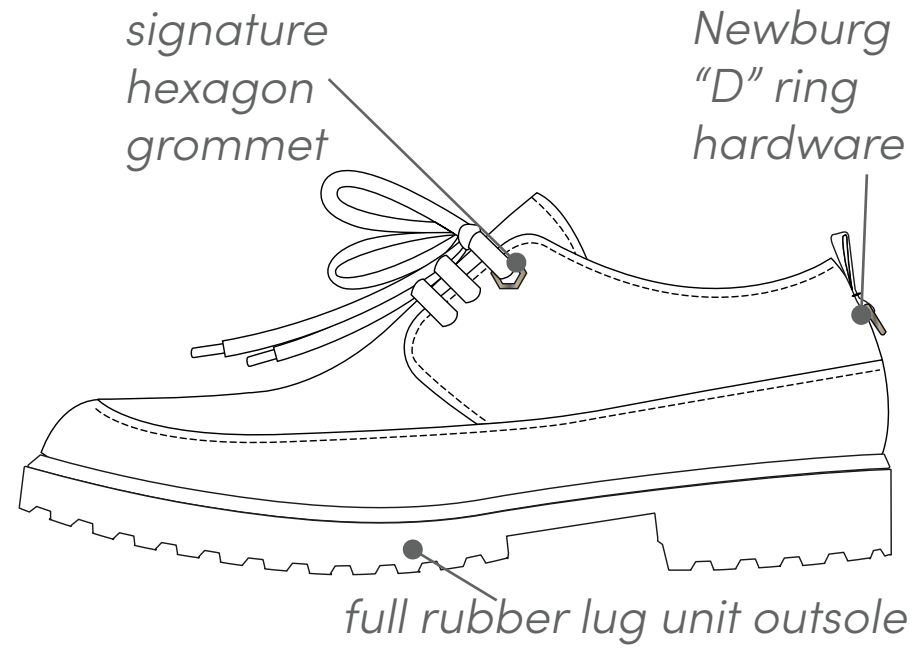

# VOLUME LUG BOOT / LUG OXFORD

**LUG OXFORD**  
BETTER TIER - \$160

**OTK LUG BOOT**  
BEST TIER - \$300

*over-the-knee  
boot shaft height*

**CHELSEA GORE BOOTIE**  
GOOD TIER - \$100

**PULL ON LUG BOOTIE**  
BEST TIER - \$170