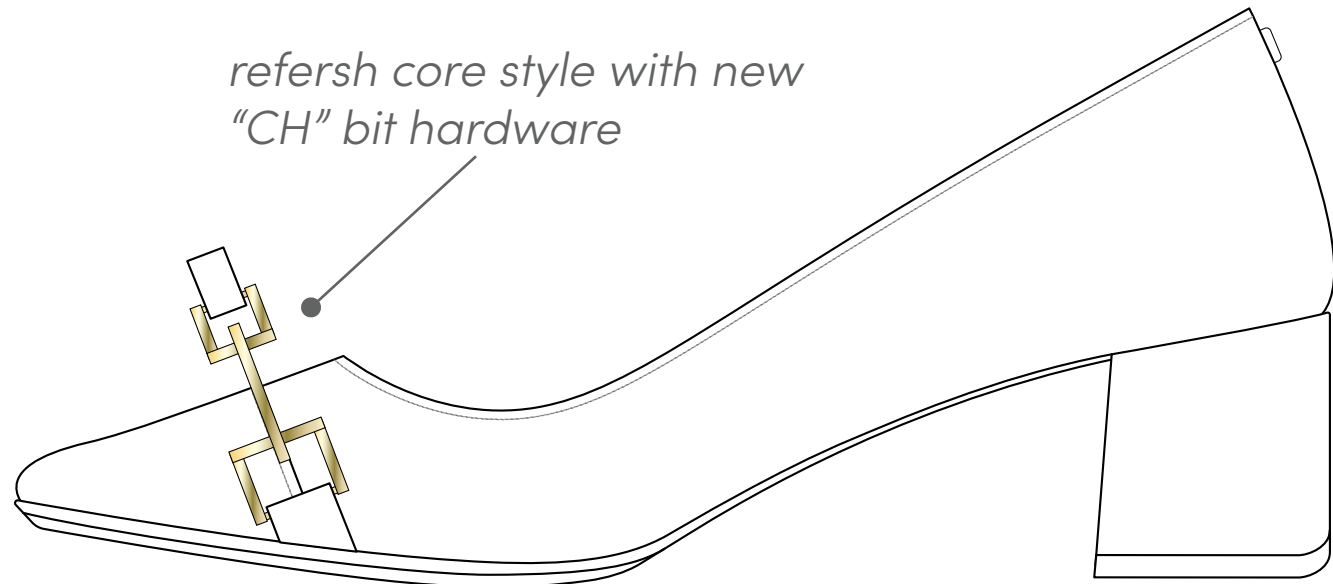

# NEW HARDWARE

TAPER TOE DRESS BOOTIE  
BETER TIER - \$200

*new modern  
"CH" hardware/  
buckle*

45MM BLOCK HEEL PUMP  
GOOD TIER - \$120

*refersh core style with new  
"CH" bit hardware*

*new modern  
"CH" hardware/  
buckle*