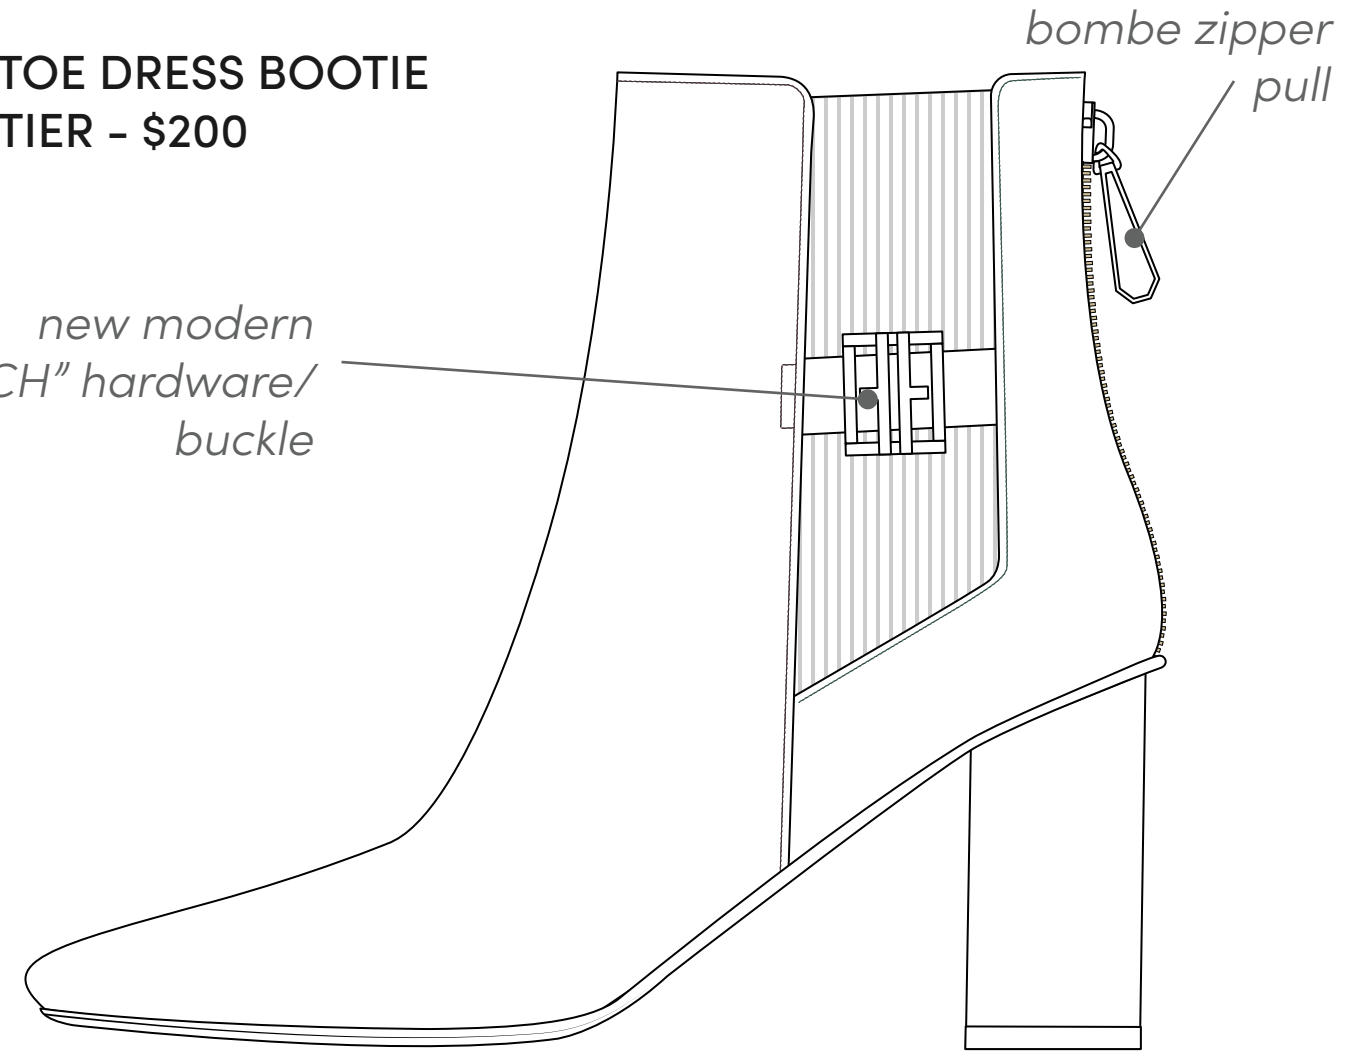

# NEW HARDWARE

TAPER TOE DRESS BOOTIE  
BETER TIER - \$200

*new modern  
"CH" hardware/  
buckle*

45MM BLOCK HEEL PUMP  
GOOD TIER - \$120

*refersh core style with new  
"CH" bit hardware*

*new modern  
"CH" hardware/  
buckle*