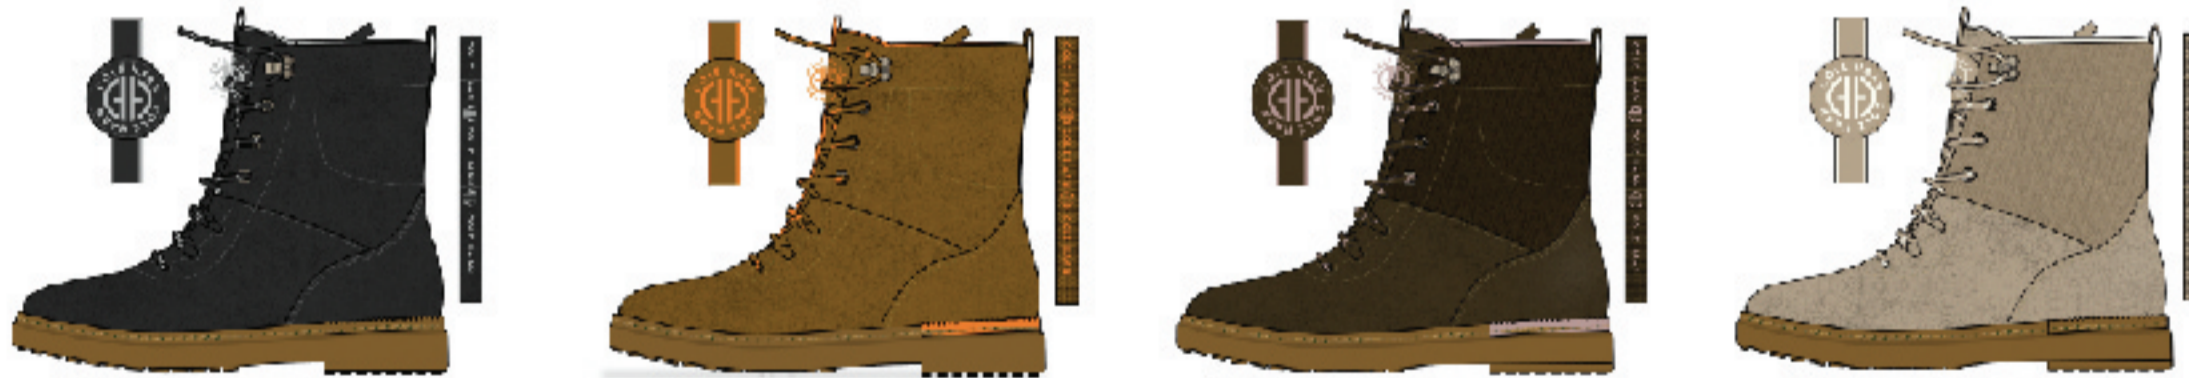

CLOUDFEEL

Fashion Hiker

fall 2022

rubber logo medallion w/
debossed logo

webbing

hexagon logo hardware

webbing w/
HF Weld logo

COLE HAAN
COLE HAAN
COLE HAAN
COLE HAAN

3/4 scalloped
salpa welt

rubber unit mold

Color Exploration

fall 2022

ideation: