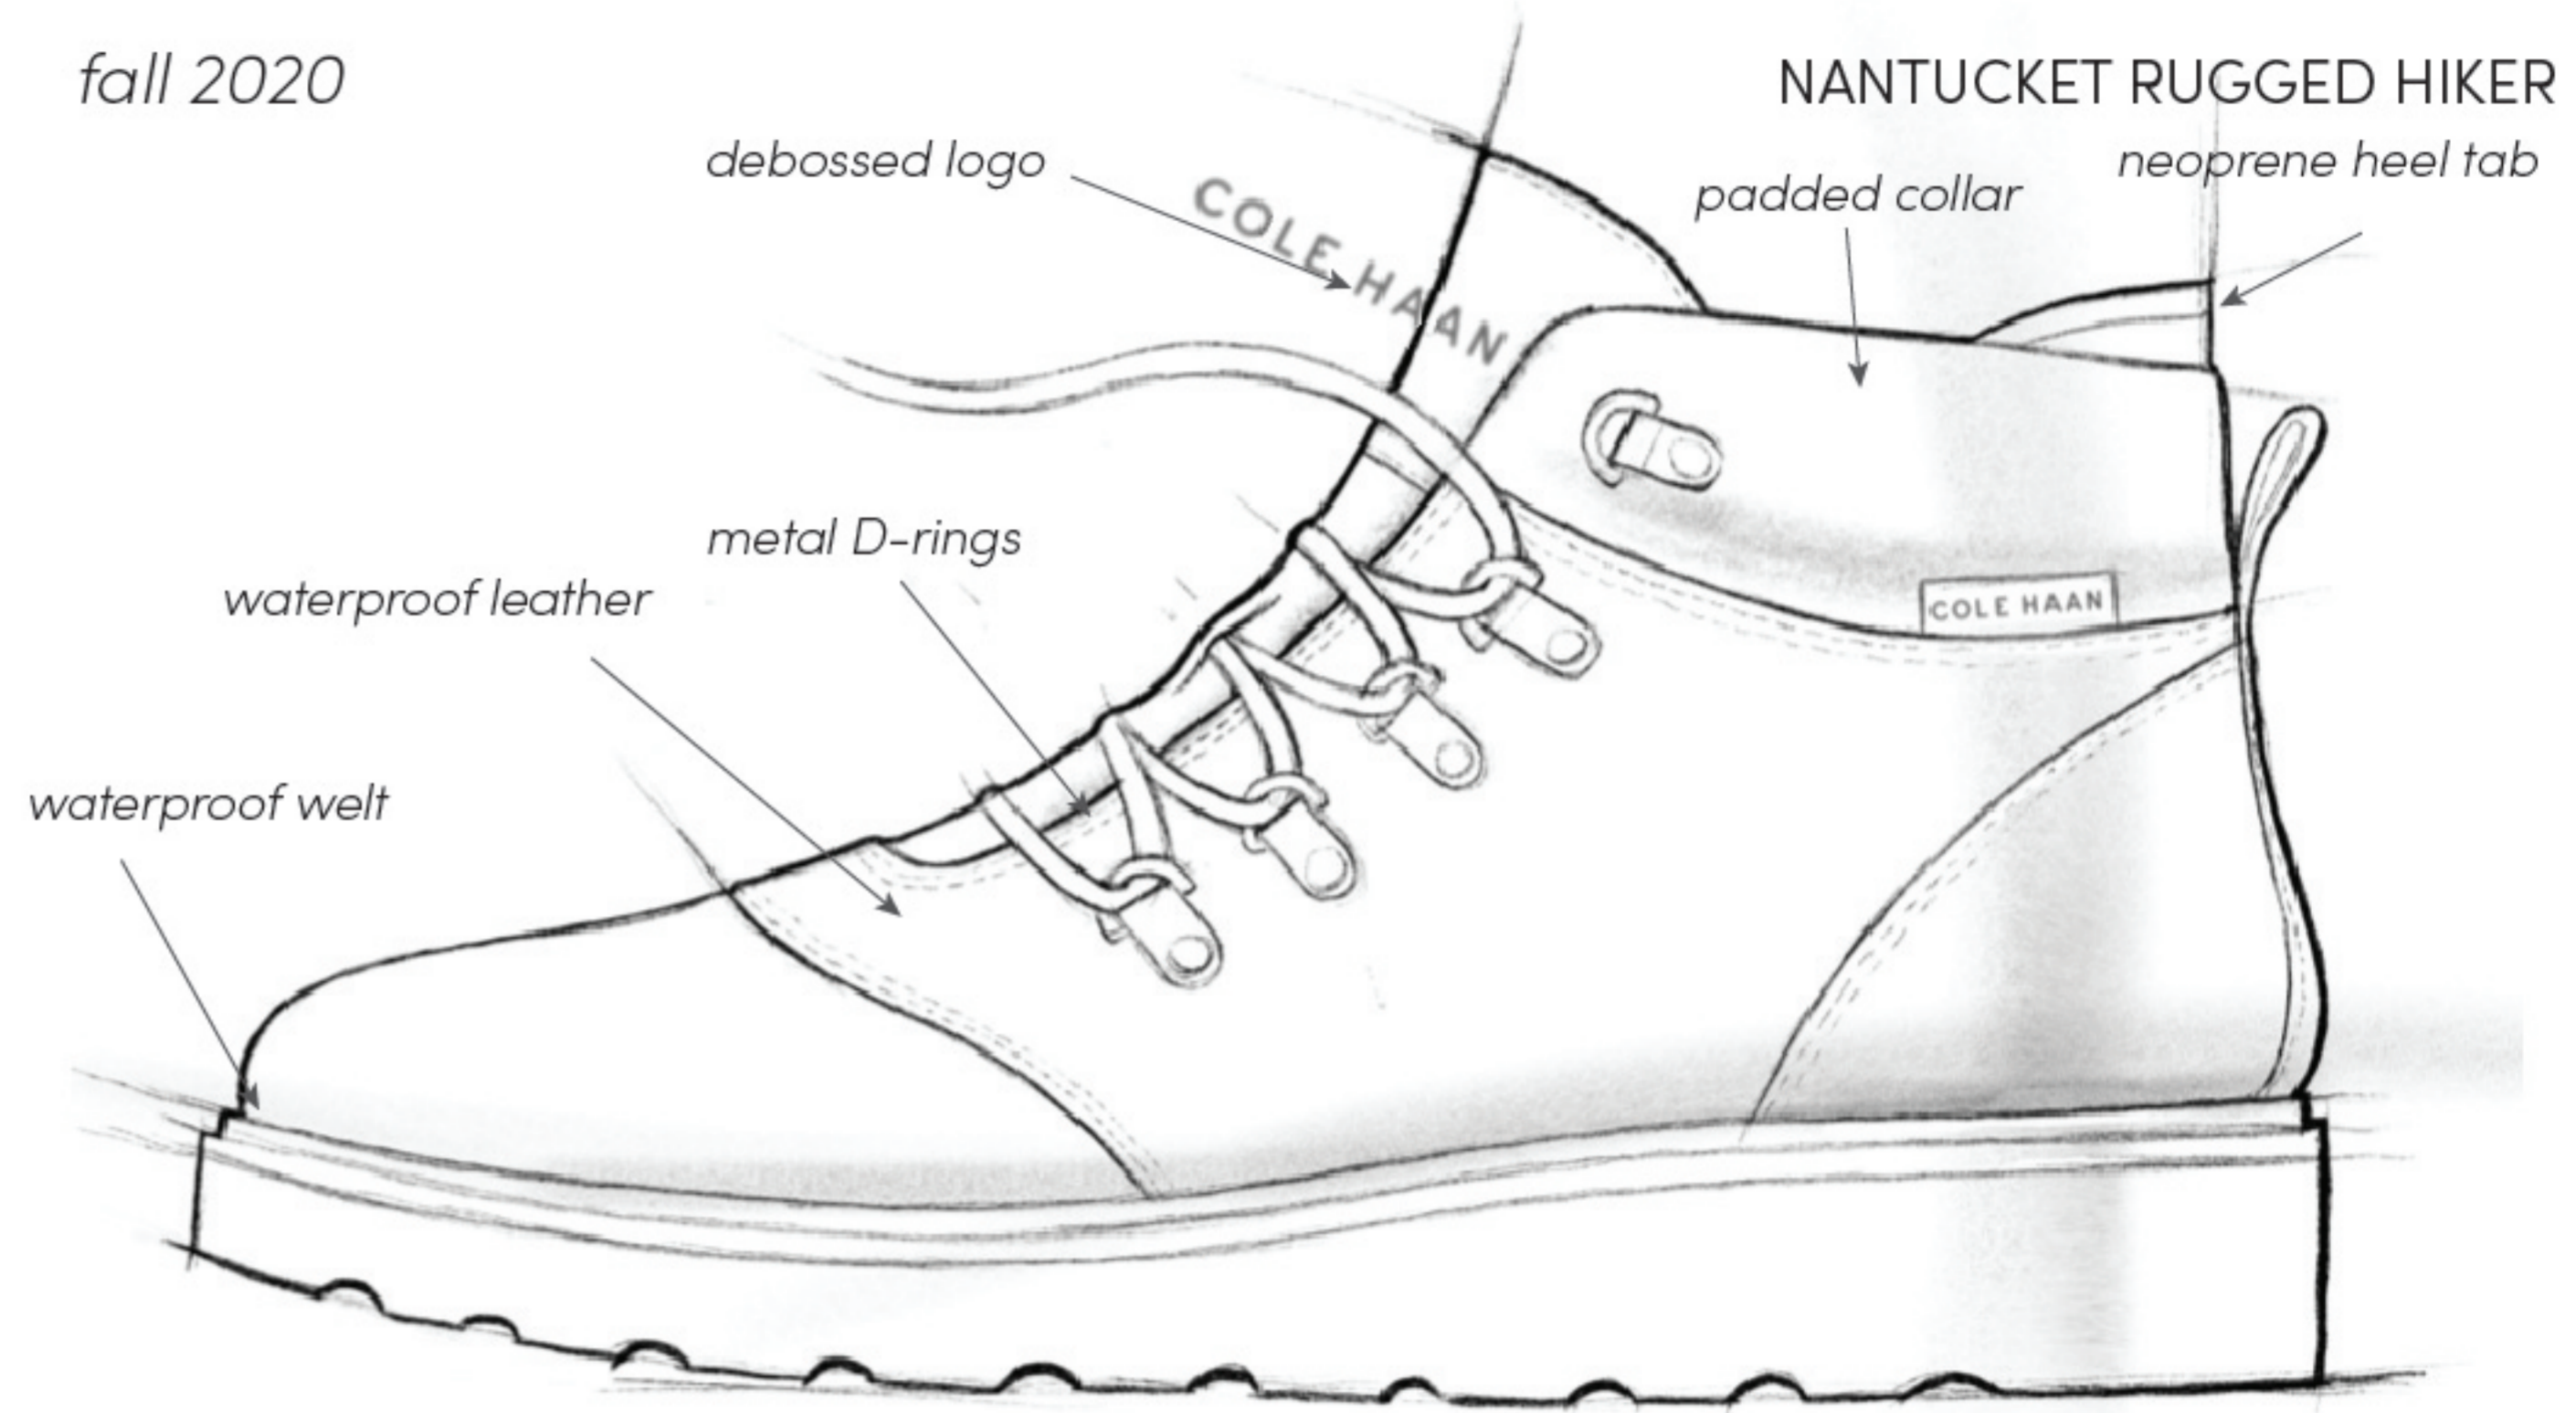

NANTUCKET

Rugged Hiker

fall 2020

additional colorways: