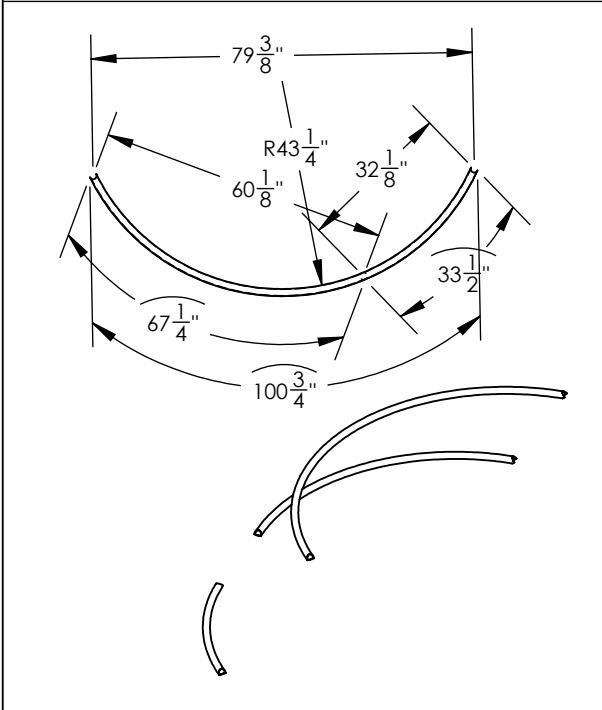

*(BH = BOTTOM HEAD)

[RAD] STAINLESS	JOB NAME: 80-100 4 TANK W/ RAILING STAIR	SALES ORDER / CONTACT: RAD STAINLESS	
	TOLERANCE: +/- 1/16"	MATERIAL: 304 S.S.	MODEL NUMBER:
	REVISION:	DATE: Saturday, July 13, 1919	
	DRAWN BY: O. W. D.	A	

[RAD] STAINLESS	JOB NAME: 80-100 4 TANK W/ RAILING STAIR	SALES ORDER / CONTACT: RAD STAINLESS	
	TOLERANCE: +/- 1/16"	MATERIAL: 304 S.S.	MODEL NUMBER:
	DRAWN BY: O. W. D.	DATE: Saturday, July 13, 2019	REVISION: A