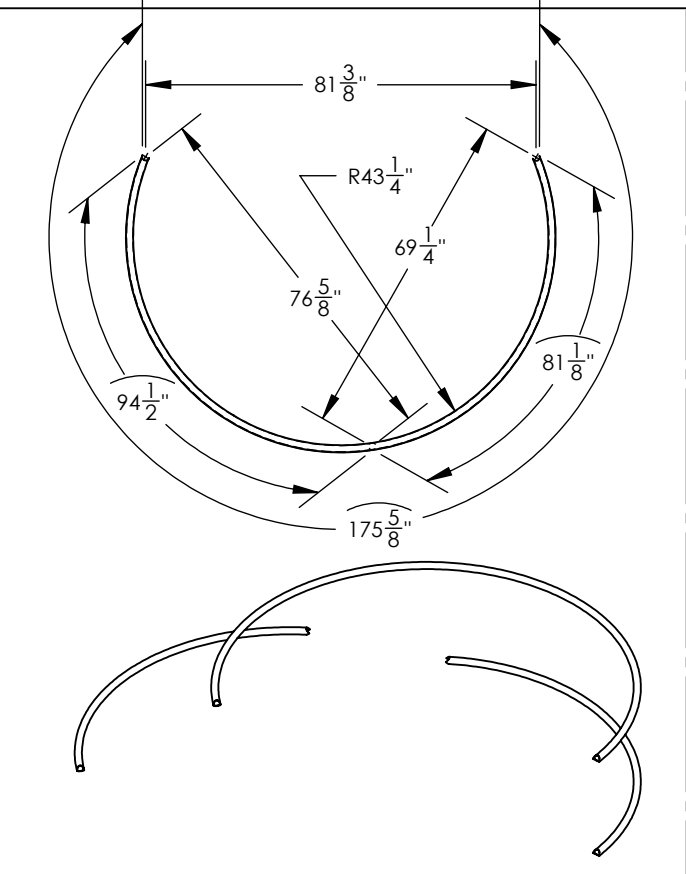

*(BH = BOTTOM HEAD)

[RAD] STAINLESS	JOB NAME: 80-100 4 TANK W/ RAILING STAIR	SALES ORDER / CONTACT: RAD STAINLESS	
	TOLERANCE: +/- 1/16"	MATERIAL: 304 S.S.	MODEL NUMBER:
	REVISION:	DATE: Saturday, July 13, 1919	
	DRAWN BY: O. W. D.	A	

[RAD] STAINLESS	JOB NAME: 80-100 4 TANK W/ RAILING STAIR	SALES ORDER / CONTACT: RAD STAINLESS	
	TOLERANCE: +/- 1/16"	MATERIAL: 304 S.S.	MODEL NUMBER:
	DRAWN BY: O. W. D.	DATE: Saturday, July 13, 2019	REVISION: A