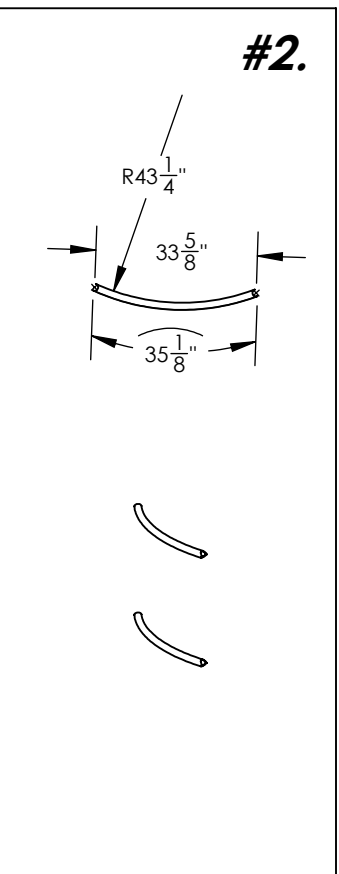

*(BH = BOTTOM HEAD)

[RAD] STAINLESS	JOB NAME: 80-100 4 TANK W/ RAILING STAIR	SALES ORDER / CONTACT: RAD STAINLESS	
	TOLERANCE: +/- 1/16"	MATERIAL: 304 S.S.	MODEL NUMBER:
	REVISION:	DATE: Saturday, July 13, 1919	
	DRAWN BY: O. W. D.	A	

[RAD] STAINLESS	JOB NAME: 80-100 4 TANK W/ RAILING STAIR	SALES ORDER / CONTACT: RAD STAINLESS	
	TOLERANCE: +/- 1/16"	MATERIAL: 304 S.S.	MODEL NUMBER:
	DRAWN BY: O. W. D.	DATE: Saturday, July 13, 2019	REVISION: A