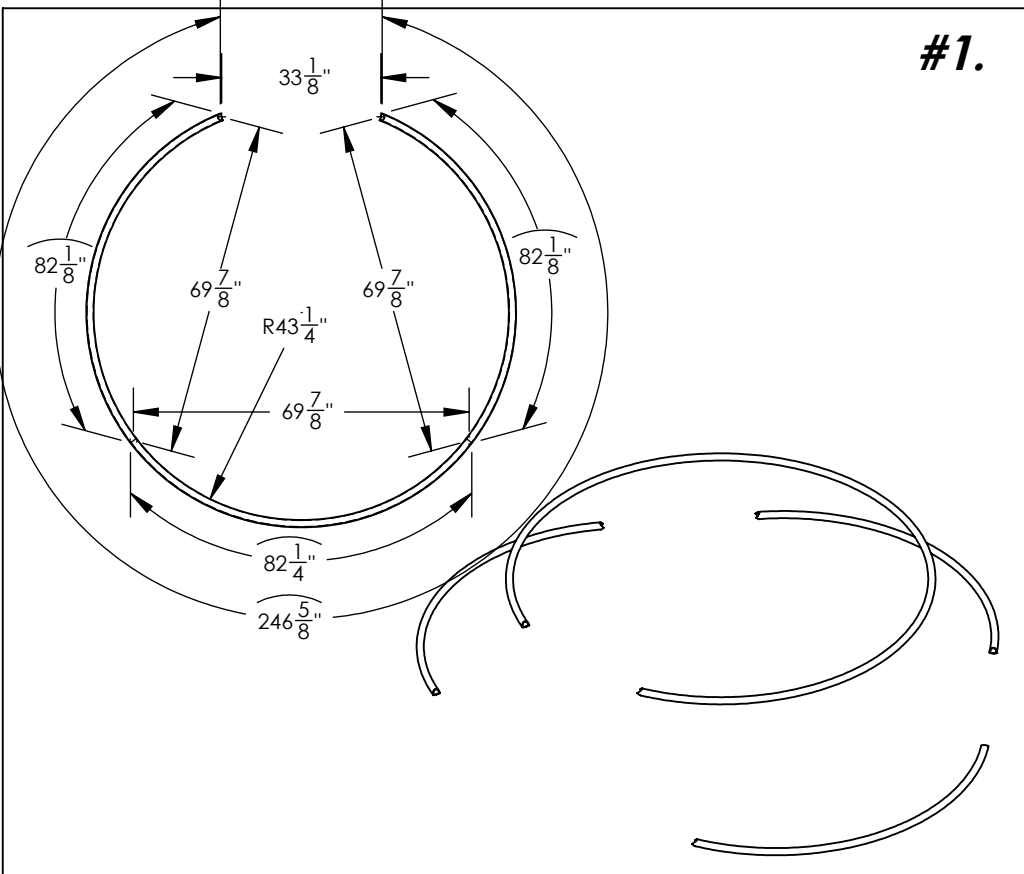

*(BH = BOTTOM HEAD)

[RAD] STAINLESS	JOB NAME: 80-100 4 TANK W/ RAILING STAIR	SALES ORDER / CONTACT: RAD STAINLESS	
	TOLERANCE: +/- 1/16"	MATERIAL: 304 S.S.	MODEL NUMBER:
	REVISION:	DATE: Saturday, July 13, 1919	
	DRAWN BY: O. W. D.	A	

[RAD] STAINLESS	JOB NAME: 80-100 4 TANK W/ RAILING STAIR	SALES ORDER / CONTACT: RAD STAINLESS	
	TOLERANCE: +/- 1/16"	MATERIAL: 304 S.S.	MODEL NUMBER:
	DRAWN BY: O. W. D.	DATE: Saturday, July 13, 2019	REVISION: A