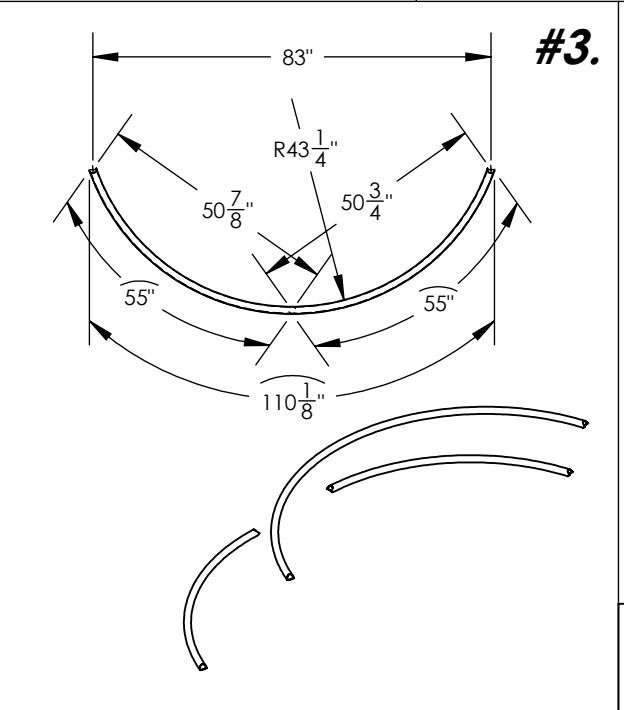

*(BH = BOTTOM HEAD)

[RAD] STAINLESS	JOB NAME: 80-100 4 TANK W/ RAILING STAIR	SALES ORDER / CONTACT: RAD STAINLESS	
	TOLERANCE: +/- 1/16"	MATERIAL: 304 S.S.	MODEL NUMBER:
	REVISION:	DATE: Saturday, July 13, 1919	
	DRAWN BY: O. W. D.	A	

[RAD] STAINLESS	JOB NAME: 80-100 4 TANK W/ RAILING STAIR	SALES ORDER / CONTACT: RAD STAINLESS	
	TOLERANCE: +/- 1/16"	MATERIAL: 304 S.S.	MODEL NUMBER:
	DRAWN BY: O. W. D.	DATE: Saturday, July 13, 2019	REVISION: A