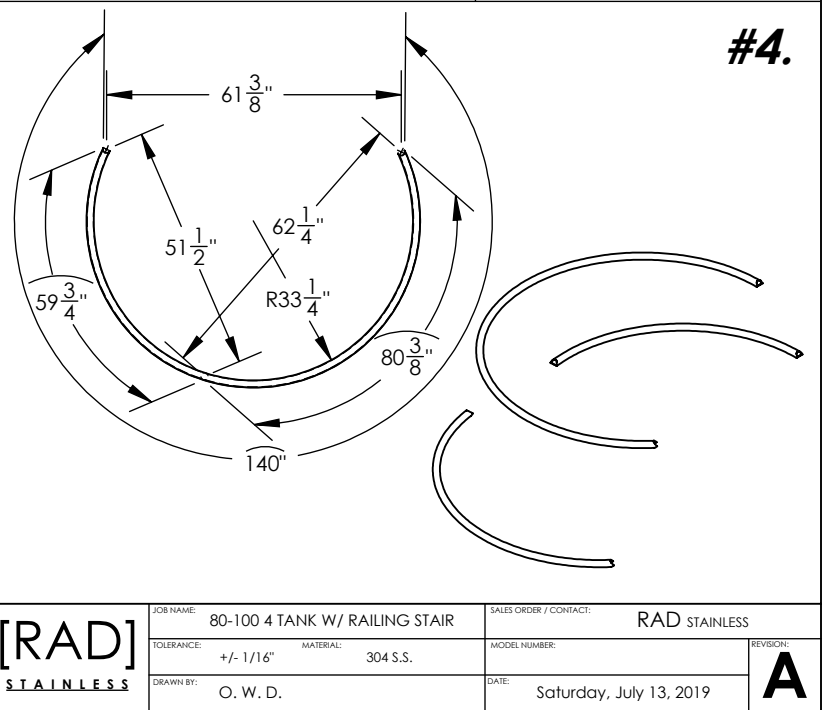

*(BH = BOTTOM HEAD)

[RAD] STAINLESS	JOB NAME: 80-100 4 TANK W/ RAILING STAIR	SALES ORDER / CONTACT: RAD STAINLESS	
	TOLERANCE: +/- 1/16"	MATERIAL: 304 S.S.	MODEL NUMBER:
	REVISION:	DATE: Saturday, July 13, 1919	
	DRAWN BY: O. W. D.	A	

[RAD] STAINLESS	JOB NAME: 80-100 4 TANK W/ RAILING STAIR	SALES ORDER / CONTACT: RAD STAINLESS	
	TOLERANCE: +/- 1/16"	MATERIAL: 304 S.S.	MODEL NUMBER:
	DRAWN BY: O. W. D.	DATE: Saturday, July 13, 2019	REVISION: A