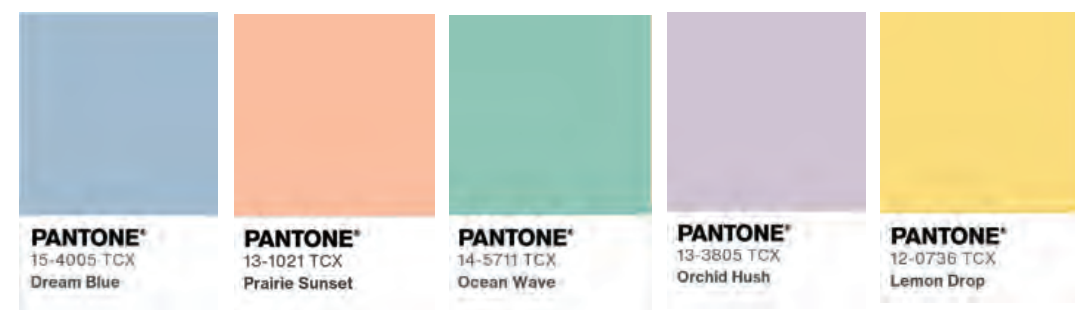

# SAMS-SP27- STRIPE DINNERWARE

SALAD PLATE:  
RIM & STRIPE COLOR MATCH